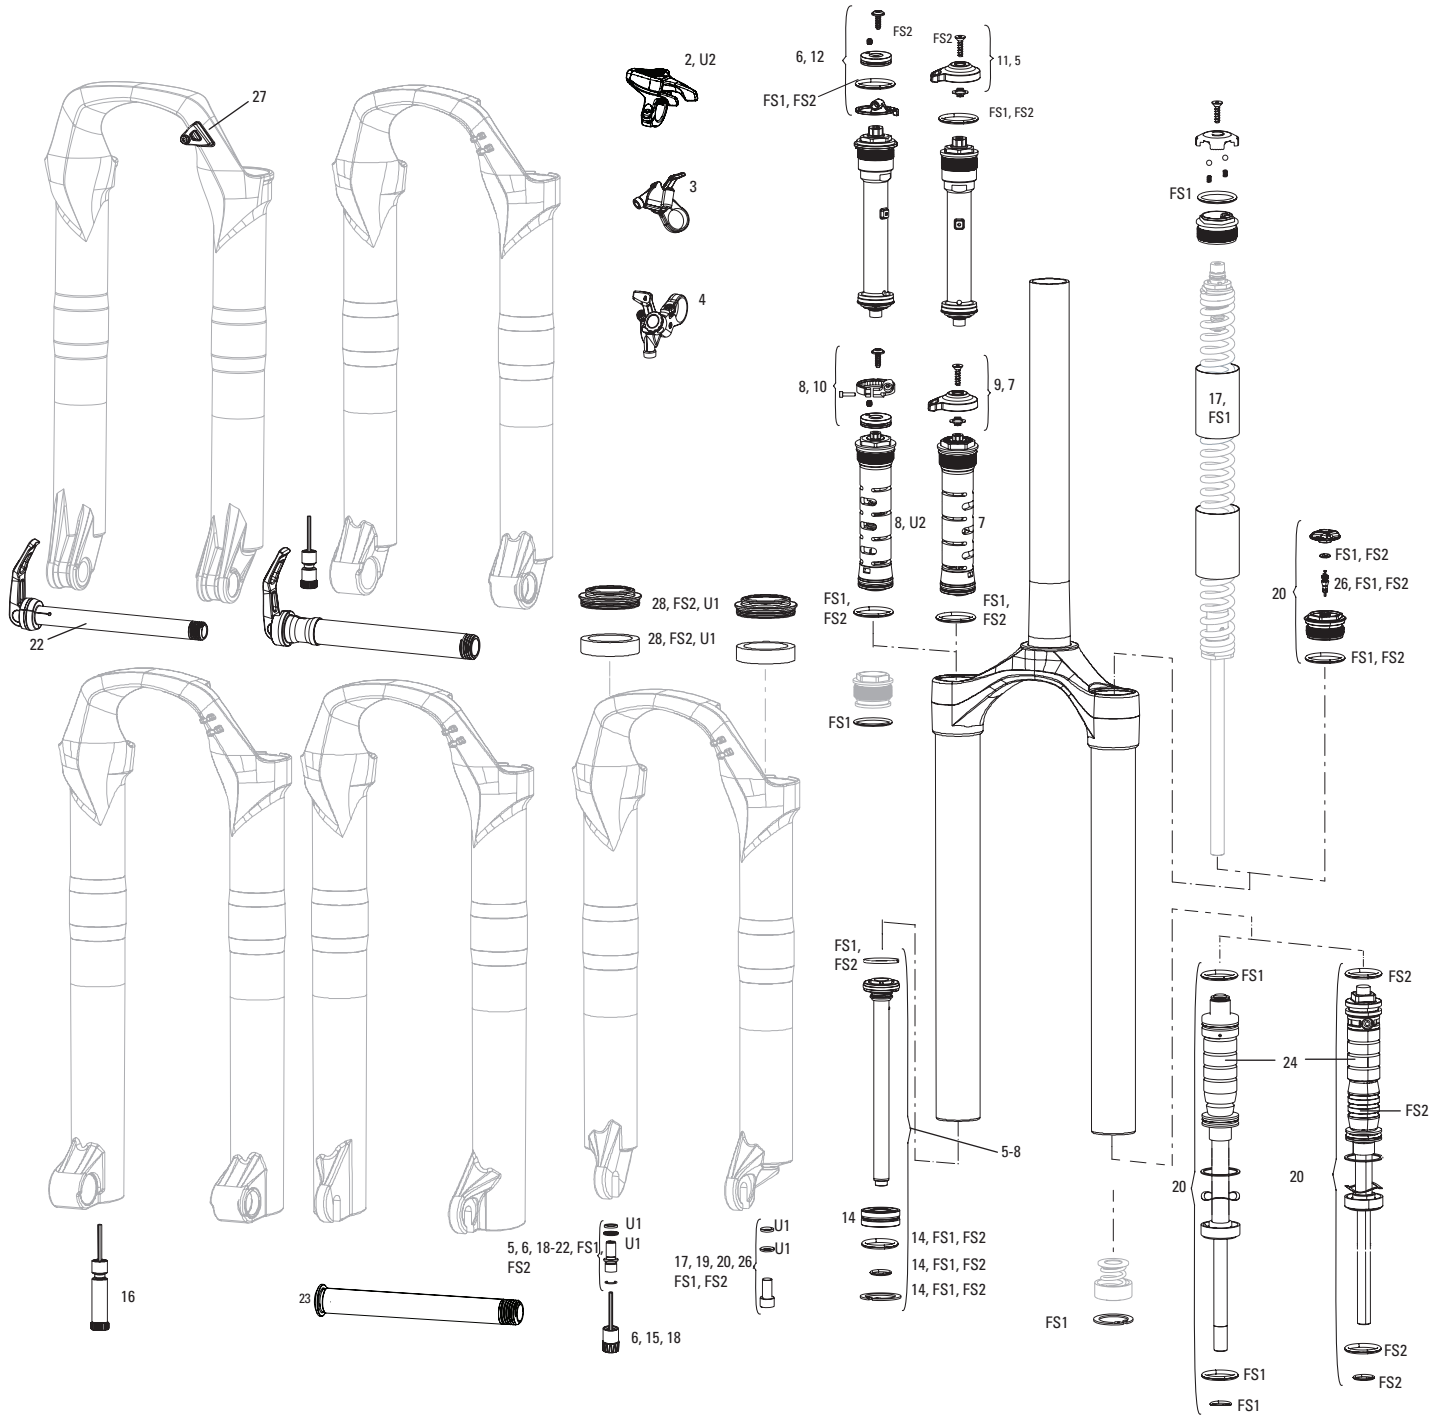

RECON GOLD A1-A3 (2011-2017)

FS-RCNG-TK-A1, FS-RCNG-R-A1, FS-RCNG-RL-A1, FS-RCNG-TK-A2, FS-RCNG-RL-A2, FS-RCNG-TK-A3, FS-RCNG-RL-A3

Note:
1. Full service kits include replaceable o-rings, glide rings, retaining rings, crush washers, crush washer retainers and shaft bolts/nuts. All air service kits include replacement schrader valve cores. Not all service parts are pictured. All basic service kits include the following replaceable wear items: o-rings, glide rings, dust seals, and foam rings.
2. Convert from Crown Adjust to Remote Adjust. Remote compression damper requires remote compression adjuster spool, and remote lever assembly.
3. 2013+ Recon Gold compatible with 10mm cable pull PushLoc or OneLoc