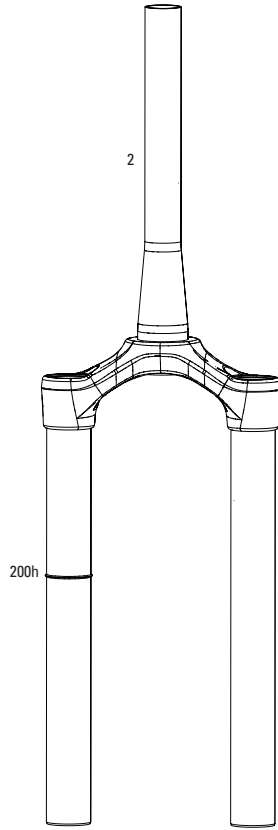

35 GOLD RL A1-A2 (2020-2024)

FS-35G-RL-A1, FS-35G-RL-A2

Note:

1. 200h service kits include replaceable o-rings, glide rings, retaining rings, crush washers, crush washer retainers and shaft bolts/nuts. All air service kits include replacement schrader valve cores.
2. EMTB (fender mount) lower leg and CSU are not cross-compatible with non-fender CSU and lower leg variants.
3. Convert from Crown Adjust to Remote Adjust: Remote compression damper, remote compression adjuster spool, cable clamp and remote lever assembly.
4. Decal and Maxle pages can be found in back of the catalog.