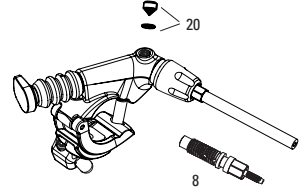

REVERB B1 (2017-2019)
SP-RVB-B1, SP-RVB-1X-B1

REVERB B1 (2017-2019)

SP-RVB-B1, SP-RVB-1X-B1