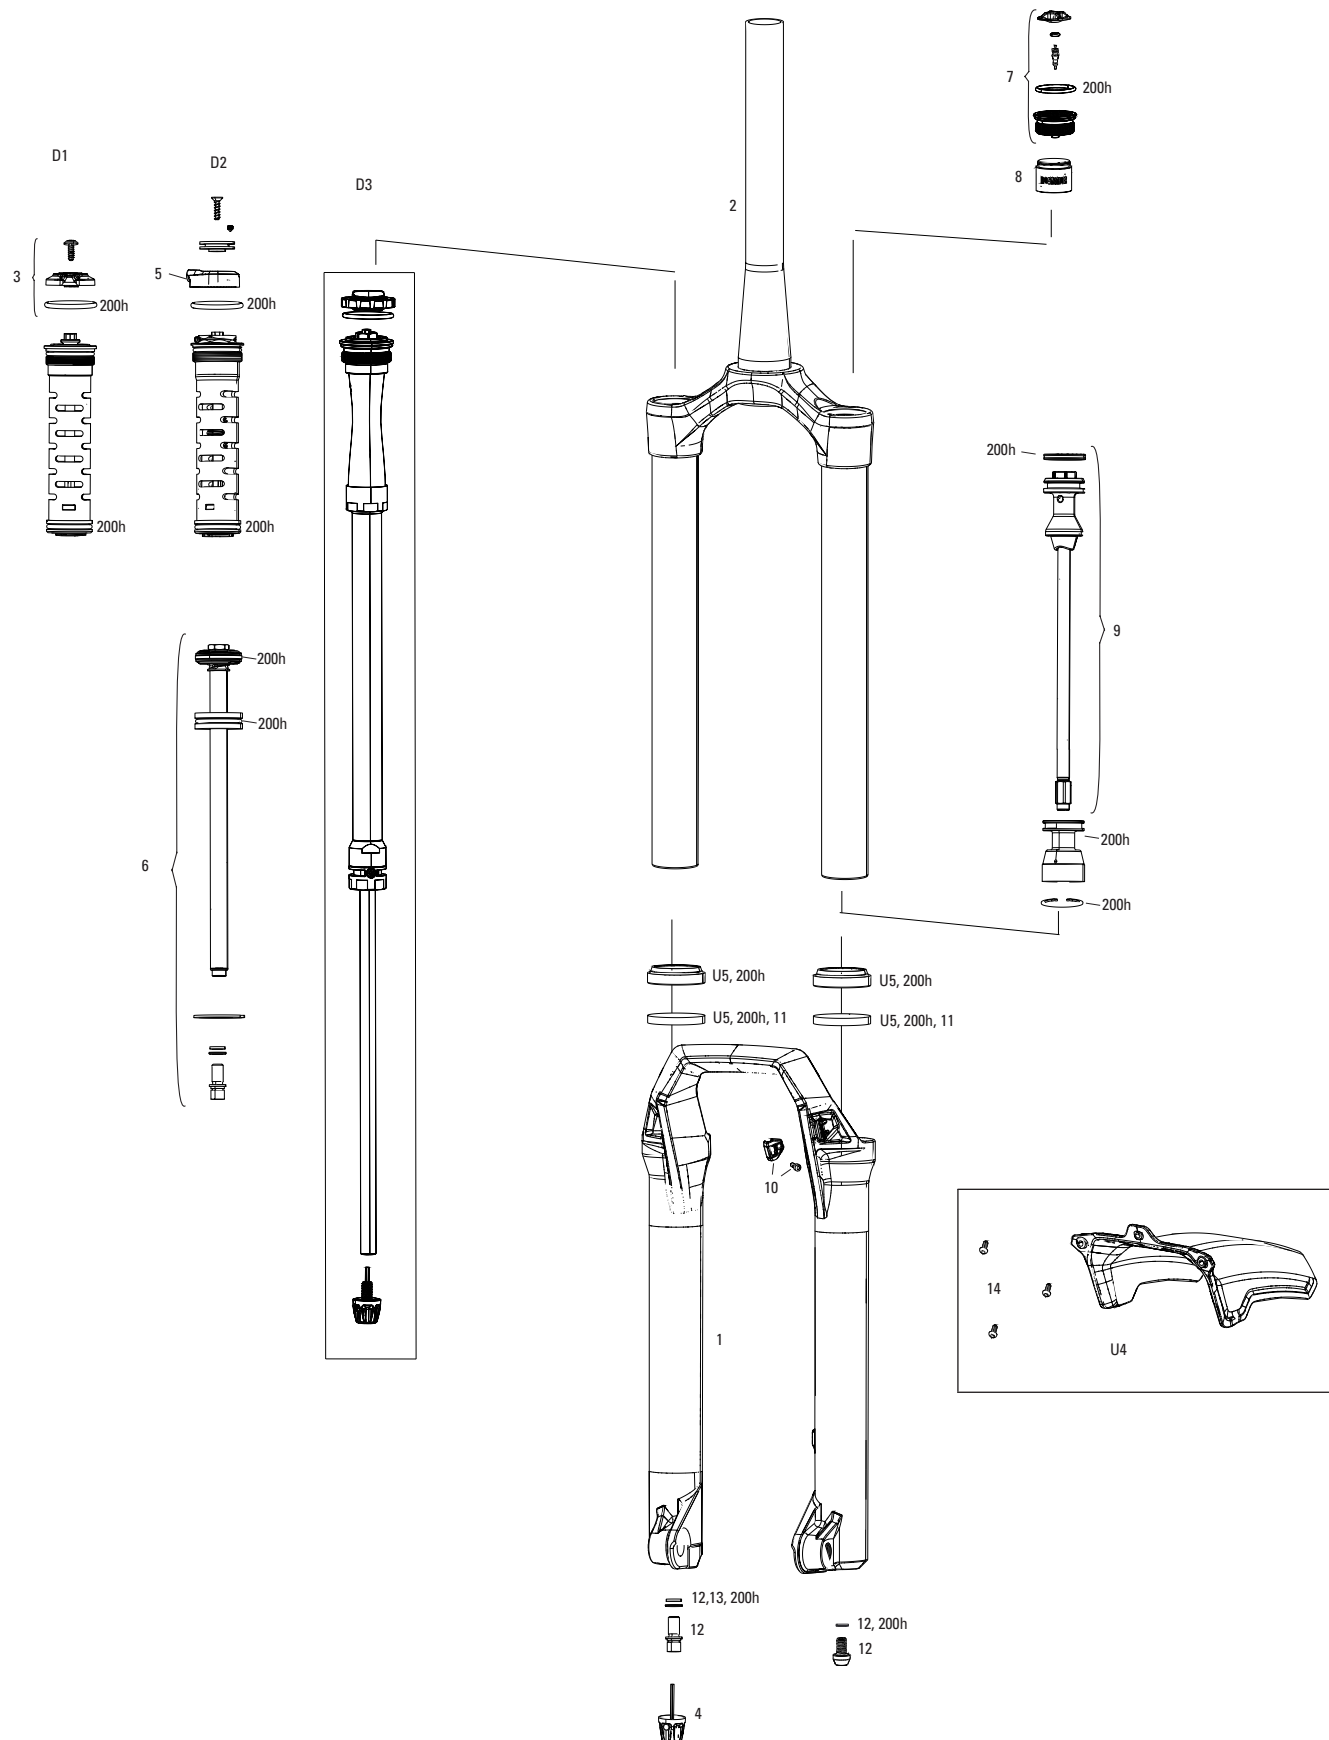

DOMAIN B1 (2022-2024)

FS-DOMN-RC-B1, FS-DOMN-R-B1

Note:

1. 200H/1 year service kits include replaceable o-rings, glide rings, retaining rings, crush washers, crush washer retainers. All air service kits include replacement schrader valve cores.
2. Decal and Maxle pages can be found in back of the catalog.