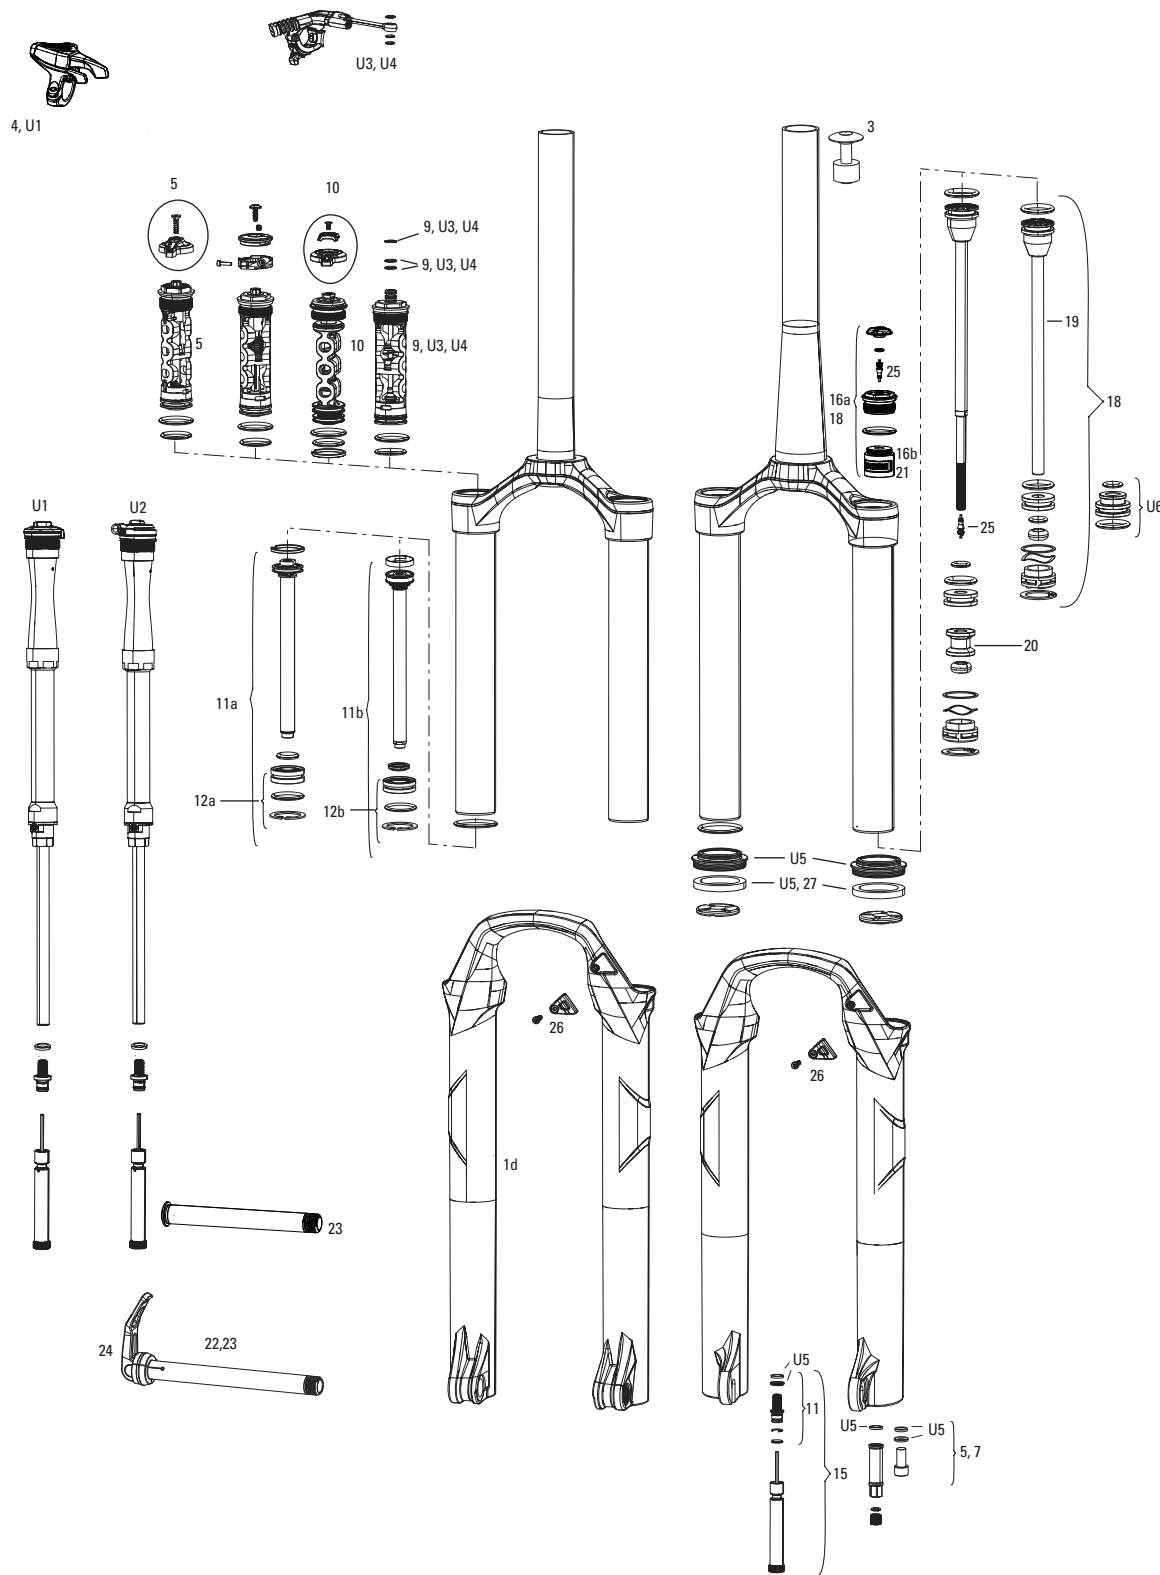

SID B - 80mm-120mm A1-A4 (2011-2016)

FS-SID-WCR3-A1, FS-SID-RL-A2, FS-SID-RLT-A2, FS-SID-RCT3-A2, FS-SID-WC-A2, FS-SID-XX-A2, FS-SID-XXWC-A2, FS-SID-RL3-A2,
FS-SID-RL-A3, FS-SID-RLT-A3, FS-SID-RCT3-A3, FS-SID-WC-A3, FS-SID-XX-A3, FS-SID-XXWC-A3, FS-SID-RL3-A3,
FS-SID-RL-A4, FS-SID-RLT-A4, FS-SID-RCT3-A4, FS-SID-WC-A4, FS-SID-XX-A4, FS-SID-XXWC-A4, FS-SID-RL3-A4

1. **Note:**
1. Full service kits include replaceable rebound damper seal head, o-rings, glide rings, retaining rings, crush washers, crush washer retainers, and shaft bolts/nuts. All air service kits include replacement schrader valve cores. Not all service parts are pictured. All basic service kits include the following replaceable wear items: o-rings, glide rings, dust seals, and foam rings.
  2. Convert from Crown Adjust to Cable Remote Adjust: complete damper upgrade kit
  3. Solo Air internals require Solo Air CSU; Solo Air internals are not compatible with Dual Air CSU; Dual Air internals are not compatible with Solo Air CSU.
  4. 2013+ Reba and 2013+ SID B internals: CSU and Lower Leg assemblies are interchangeable. SID A: upper tube inner diameter = 27.8mm. SID B: upper tube inner diameter = 28.2mm.
  5. SID chassis and internals may be travel-specific. See part kit descriptions for identification.
  6. SID RCT3 A3 (2014+) compression damper must be used with SID A3 rebound damper (with Rapid Recovery valving). SID RCT3 A2 (2012-2013) compression damper is not compatible with SID RCT3 A3(2014+) rebound-damper.
  7. 2011-2012 XLoc remote uses 2.5wt suspension fluid. 2013+ XLoc remote uses Reverb hydraulic fluid. Use fluid indicated on fork top cap.
  8. SIDB1 100mm max travel has 80mm and 100mm gradients; SID B 120mm max travel has 80mm to 120mm gradients