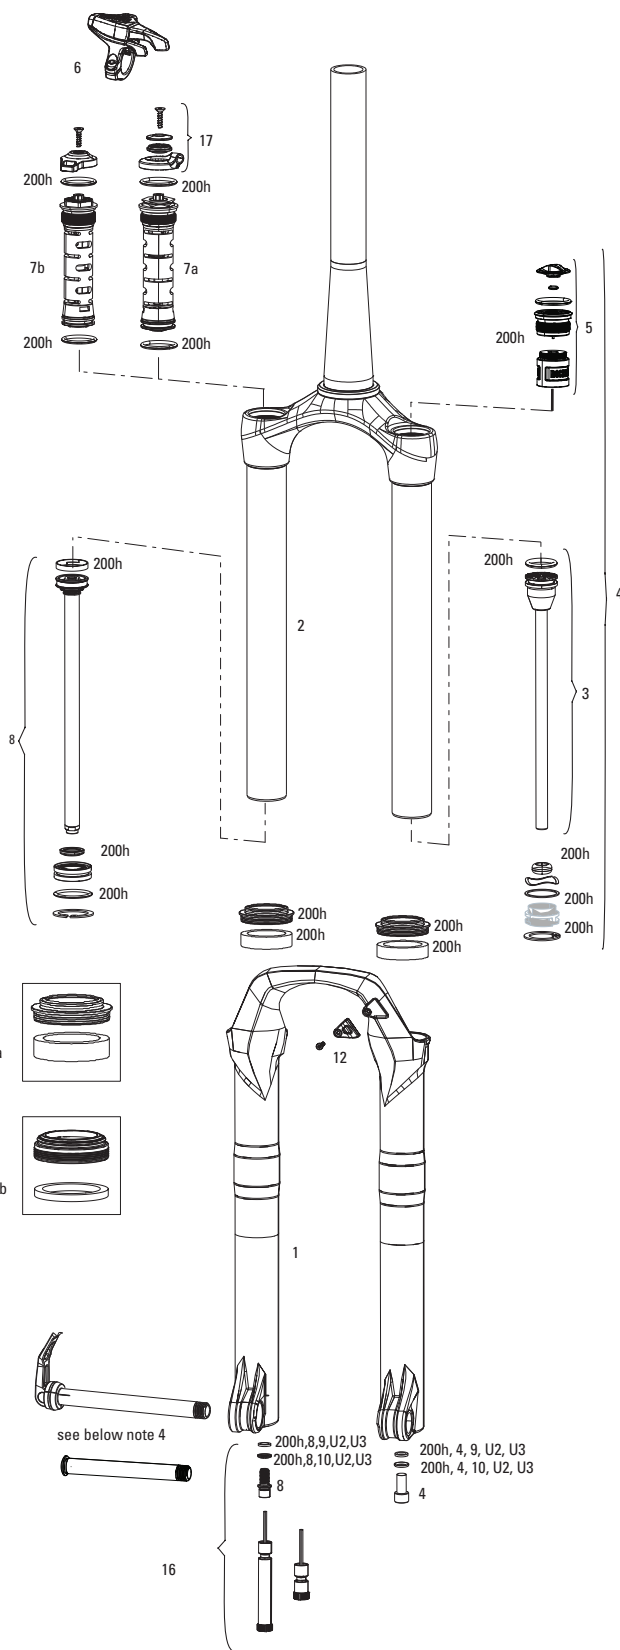

REBA 130-150mm A7-A9 (2018+)

FS-REBA-RL-A7, FS-REBA-RL-A8, FS-REBA-RL-A9

1. Convert from Crown Adjust to Cable Remote Adjust: complete damper upgrade kit
2. Solo Air internals require Solo Air CSU; Solo Air internals are not compatible with Dual Air CSU. Dual Air internals require Dual Air CSU; Dual Air internals are not compatible with Solo Air CSU.
3. REBA chassis and internals may be travel-specific. See part kit descriptions for identification.
4. Decal and Maxle pages can be found in back of the catalog.
5. Reba A7 150mm max travel has 130mm to 150mm gradients
6. Inner diameter of 130-150mm Reba upper tubes are 27.8mm. Inner diameter of 80-120mm Reba upper tubes are 28.2mm. Internal parts are not cross compatible between the two.