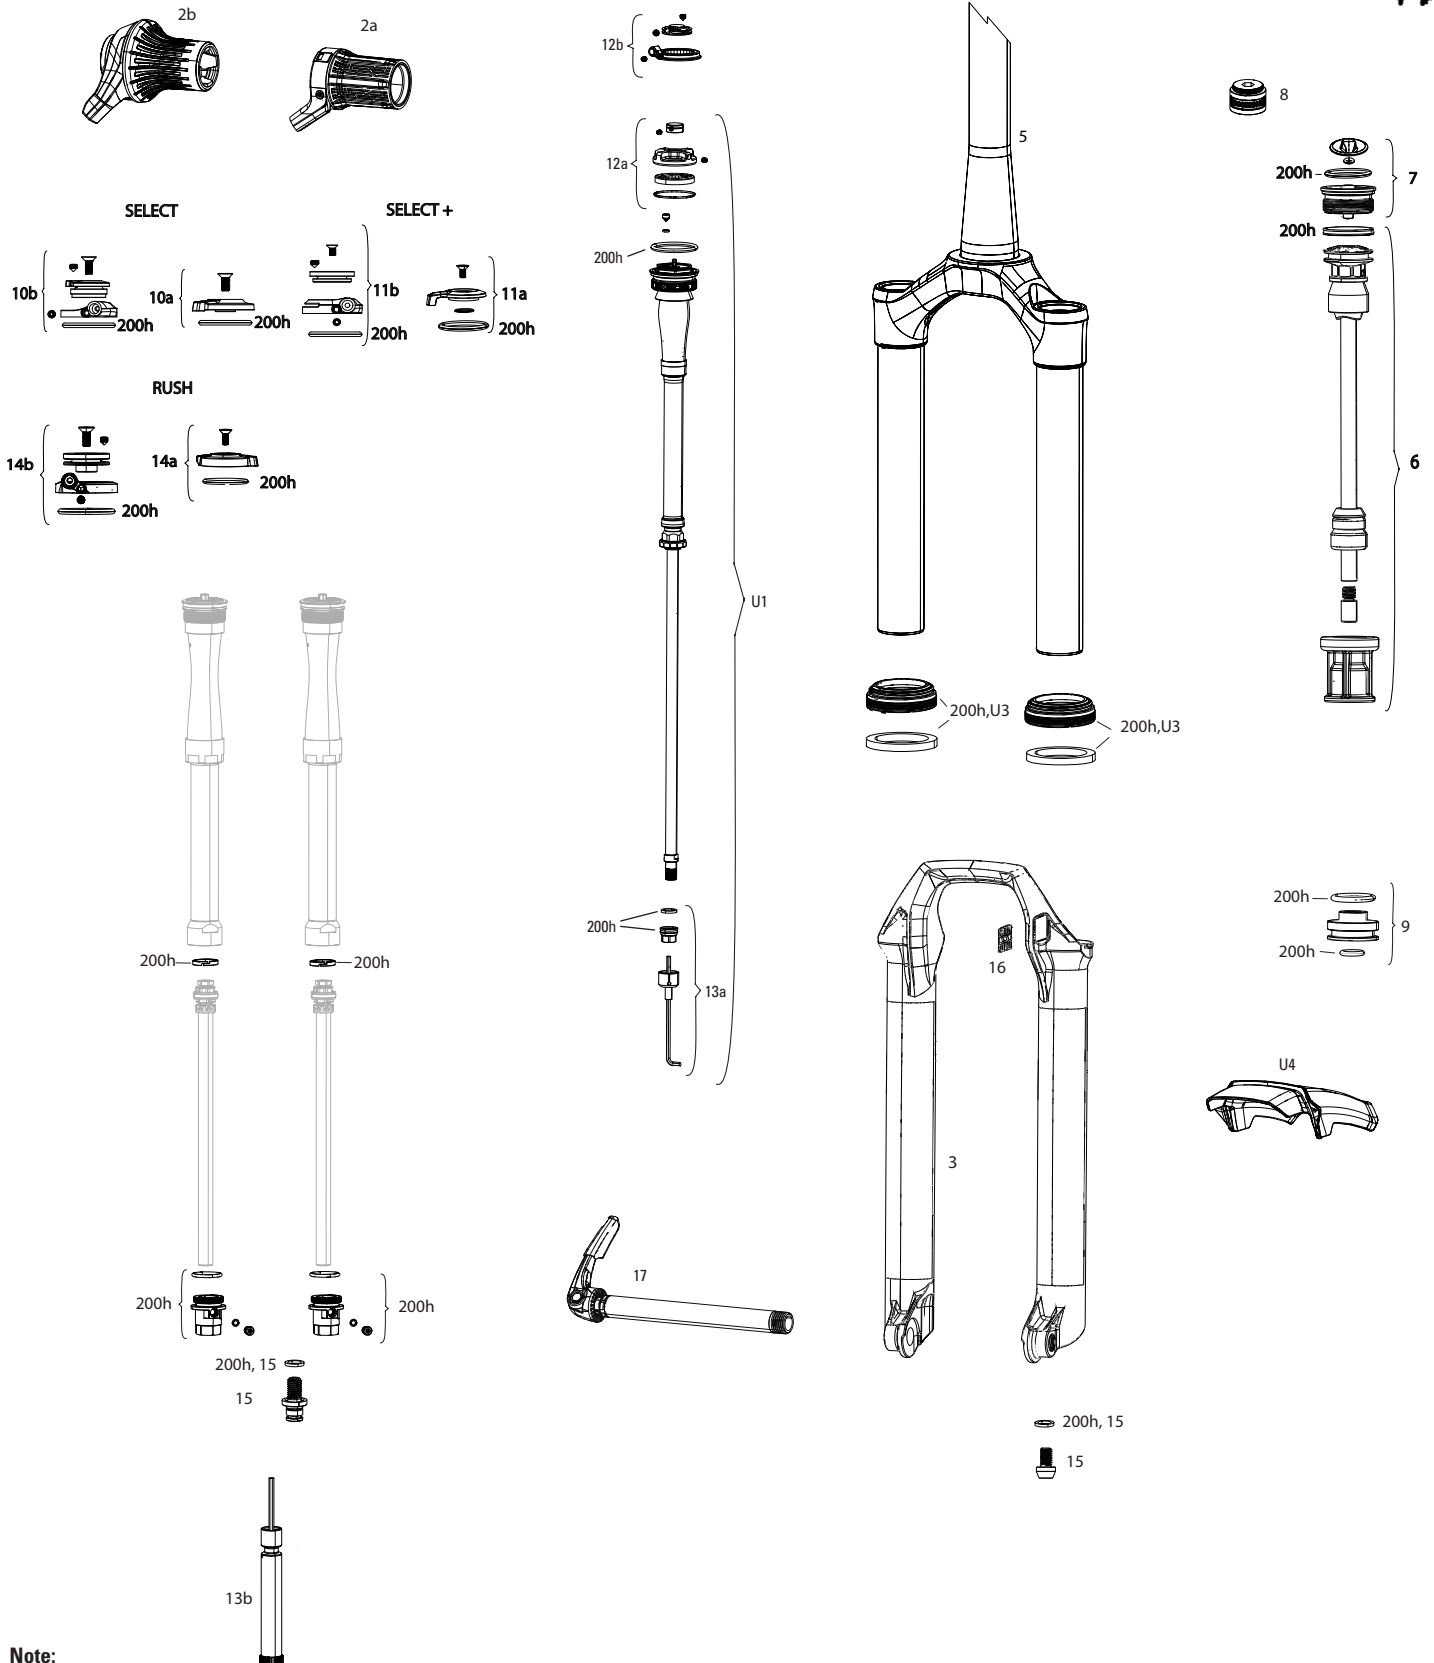

SID (35MM) SELECT/SELECT+/ULTIMATE C1 (2021-2023)

FS-SID-SEL-C1, FS-SID-SELP-C1, FS-SID-ULT-C1

Charger Race Day 2

Note:
1. Convert from Crown Adjust to Cable Remote Adjust: complete damper upgrade kit
2. Decal and Maxle pages can be found in back of the catalog.
3. 115x110 Boost Maxle not compatible with 35mm SID C1, use 15x100 Maxle. See parts page for compatible parts.
4. Fender mounting bolts are M3-.5x11mm. Max bolt torque is 1Nm.