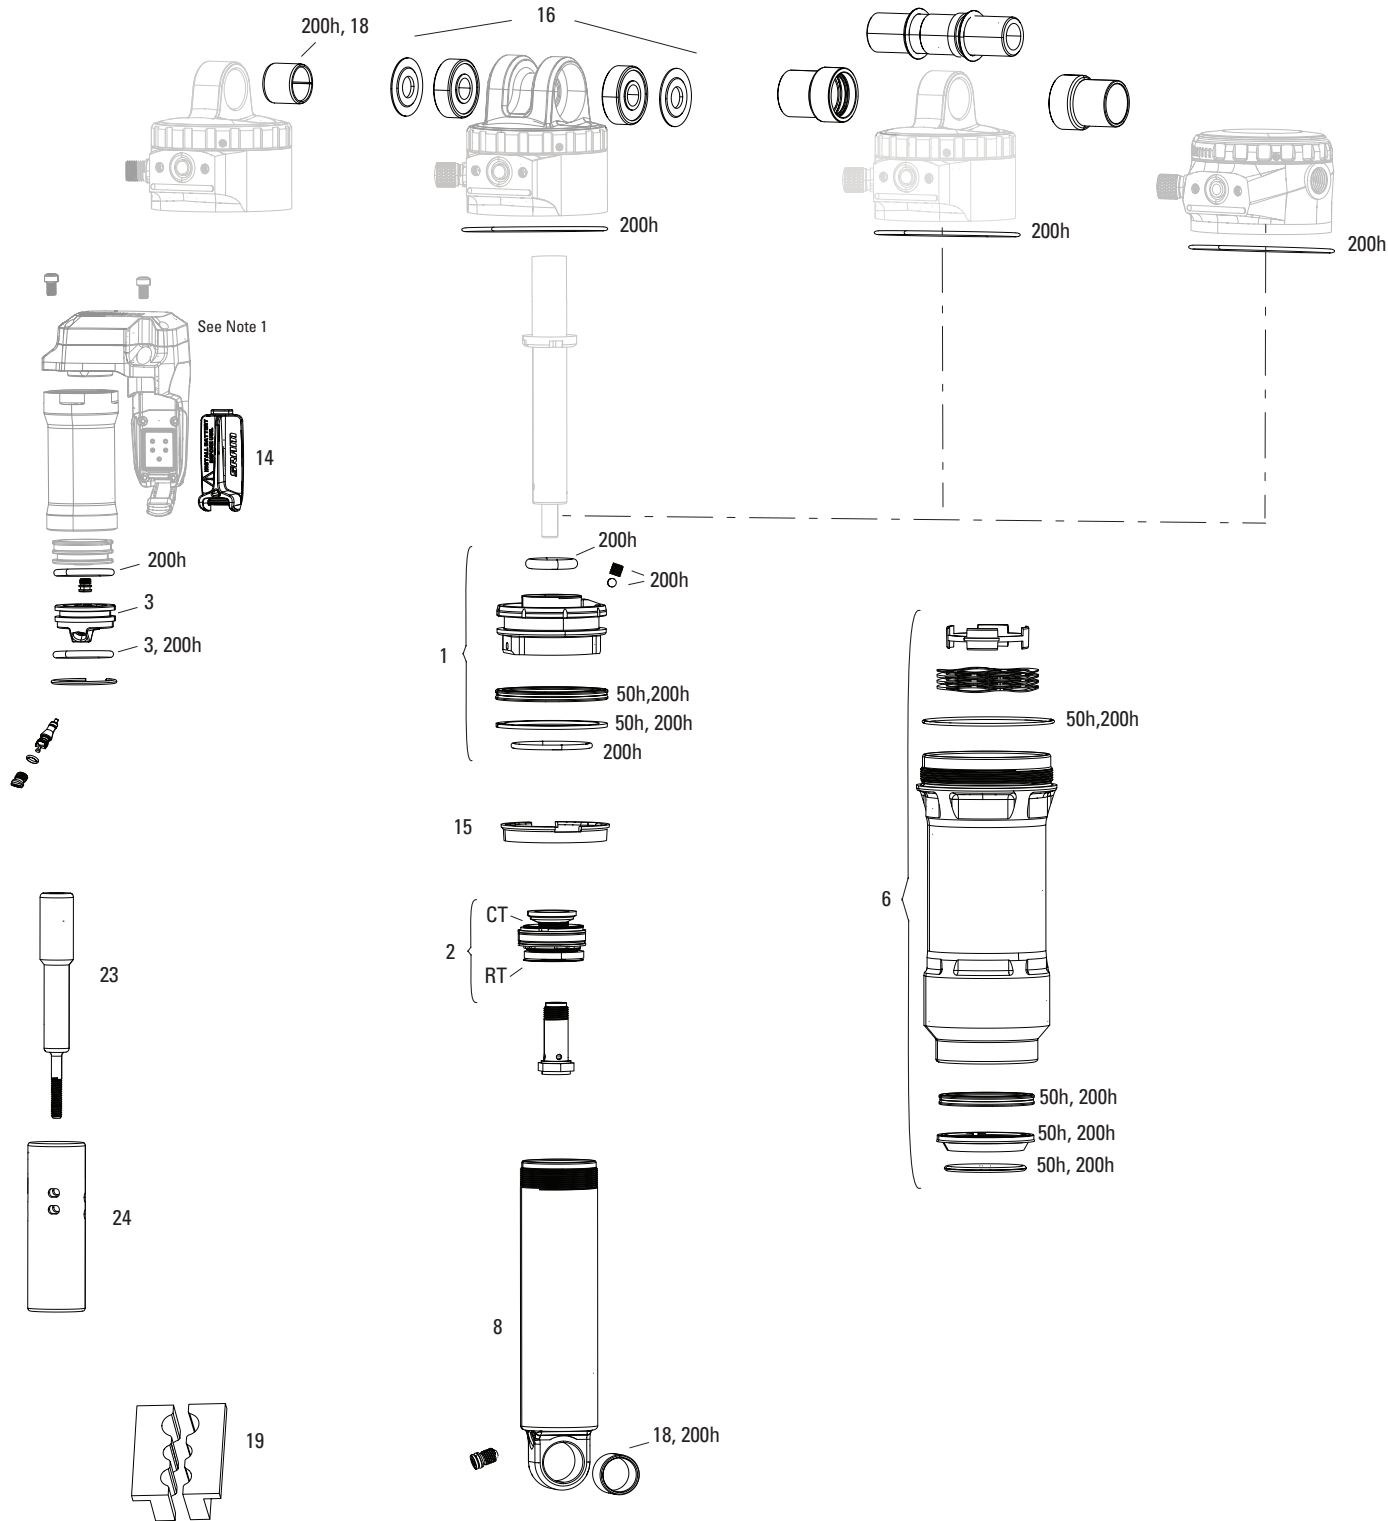

SUPER DELUXE FLIGHT ATTENDANT C1+ (2022+)

RS-SDLX-UFA-C1

Note:

1. For Flight Attendant compression control support, please visit your local dealer

SUPER DELUXE FLIGHT ATTENDANT C1+ (2022+)

RS-SDLX-UFA-C1