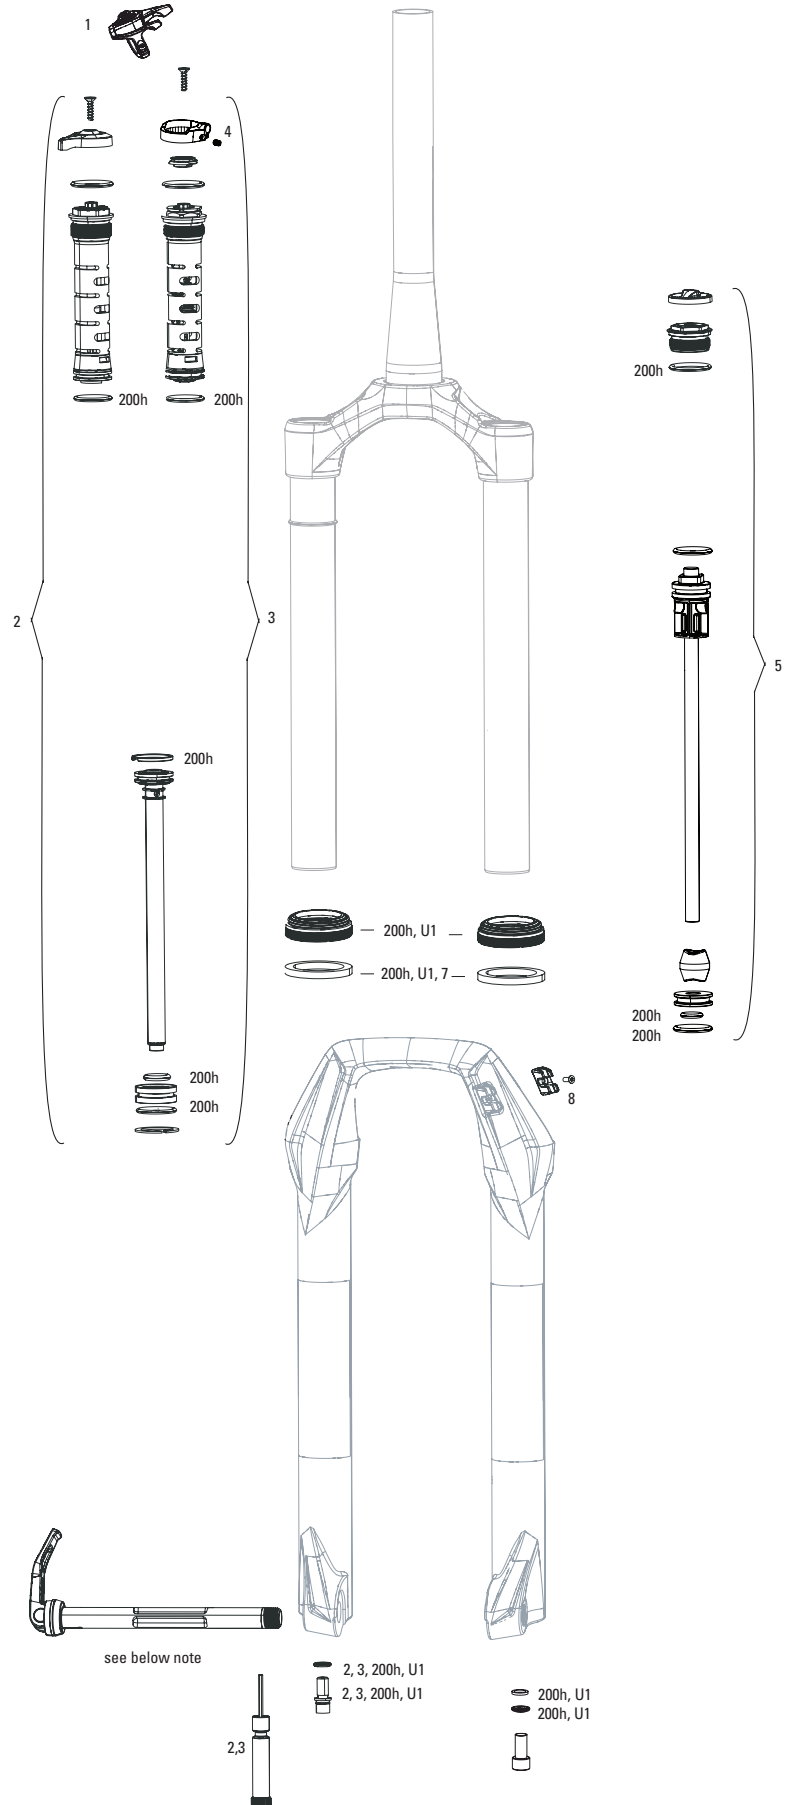

# SEKTOR RL C1 (2019-2021)

FS-SKTR-RL-C1

**Note:**  
1. Decal and Maxle pages can be found in back of the catalog.