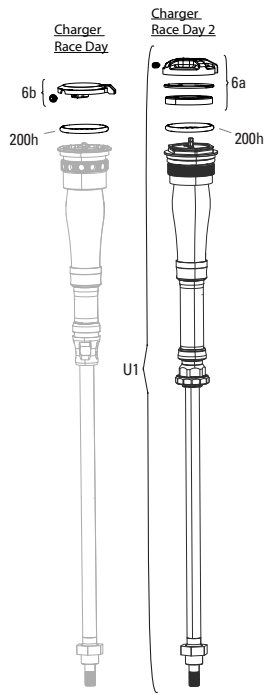

REVERB / REVERB STEALTH REMOTE A1-A2 (2011-2016)

RM-RVB-A1, RM-RVB-A2

REMOTE A2	
2	11.6815.026.050 REMOTE - REVERB (LEFT ABOVE/RIGHT BELOW) MMX (INCLUDES REMOTE, MMX CLAMP, DISCRETE PUCK, 2000MM HOSE, BARB, NEW STRAIN RELIEF) - REVERB A2
2	11.6815.026.060 REMOTE - REVERB (RIGHT ABOVE/LEFT BELOW) MMX (INCLUDES REMOTE, MMX CLAMP, DISCRETE PUCK, 2000MM HOSE, BARB, NEW STRAIN RELIEF) - REVERB A2
MATCHMAKER CLAMP	
3	11.5315.049.010 DISC BRAKE LEVER CLAMP SHIFTER MOUNTING BRACKET - (MMX) LEFT -GUIDE ULT/RSC/RS/RE/R,LEVEL ULT/TLM/TL, CODE RSC/R, DB5 ELIXIR 9/7/CR MAG/X0/ XX, QTY 1
3	11.5315.049.020 DISC BRAKE LEVER CLAMP SHIFTER MOUNTING BRACKET - (MMX) RIGHT -GUIDE ULT/RSC/RS/RE/R,LEVEL ULT/TLM/TL, CODE RSC/R, DB5 ELIXIR 9/7/CR MAG/X0/ XX, QTY 1
4	11.6818.001.000 REMOTE DISCRETE PUCK - HYDRAULIC REMOTE (SPACER) FOR XLOC REMOTES QTY2
BARBS	
5	11.6815.022.010 SEATPOST HOSE BARB - REVERB POST (QTY 1) - REVERB
5	11.6815.022.020 SEATPOST HOSE BARB - REVERB POST (QTY 10) - REVERB
6	11.6815.022.030 REMOTE HOSE BARB - REVERB REMOTE (QTY 1) - REVERB
6	11.6815.022.040 REMOTE HOSE BARB - REVERB REMOTE (QTY 10) - REVERB
TOOLS	
7	00.6815.066.030 SEATPOST BARB CONNECTOR - REVERB STEALTH
8	00.6815.066.020 SEATPOST BLEED TOOL - REVERB
9	00.6815.066.010 SEATPOST OIL HEIGHT TOOL - REVERB
10	00.6818.043.000 SEATPOST IFP HEIGHT TOOL (210MM LENGTH) - REVERB AXS/REVERB A1-B1/REVERB STEALTH A2-C1
11	11.6815.025.010 SEATPOST HYDRAULIC HOSE - (2000MM) KIT (INCLUDES NEW HOSE, NEW STRAIN RELIEF, NEW BARB) - REVERB A1-B1
12	11.6818.055.000 SEATPOST BLEED SCREW - REVERB STEALTH & REVERB REMOTE (INCLUDES BLEED SCREWS & O-RINGS) (QTY 10) REVERB REMOTE A1-A2, REVERB STEALTH A1-C1 (2011-2020)

RUDY XPLR A1 (2022+)

FS-RUDY-BSE-A1, FS-RUDY-ULT-A1, FS-RUDY-ULT-A2

Note:

1. Rudy requires 42mm long caliper mounting bolts.
2. Fender bolts are M3x12 (qty 2) and M5x8 (qty 1). Max bolt torque is 1Nm (9 in-lb).
3. FS-RUDY-ULT-A2 gets all new Charger Race Day 2 damper. No other changes from A1.