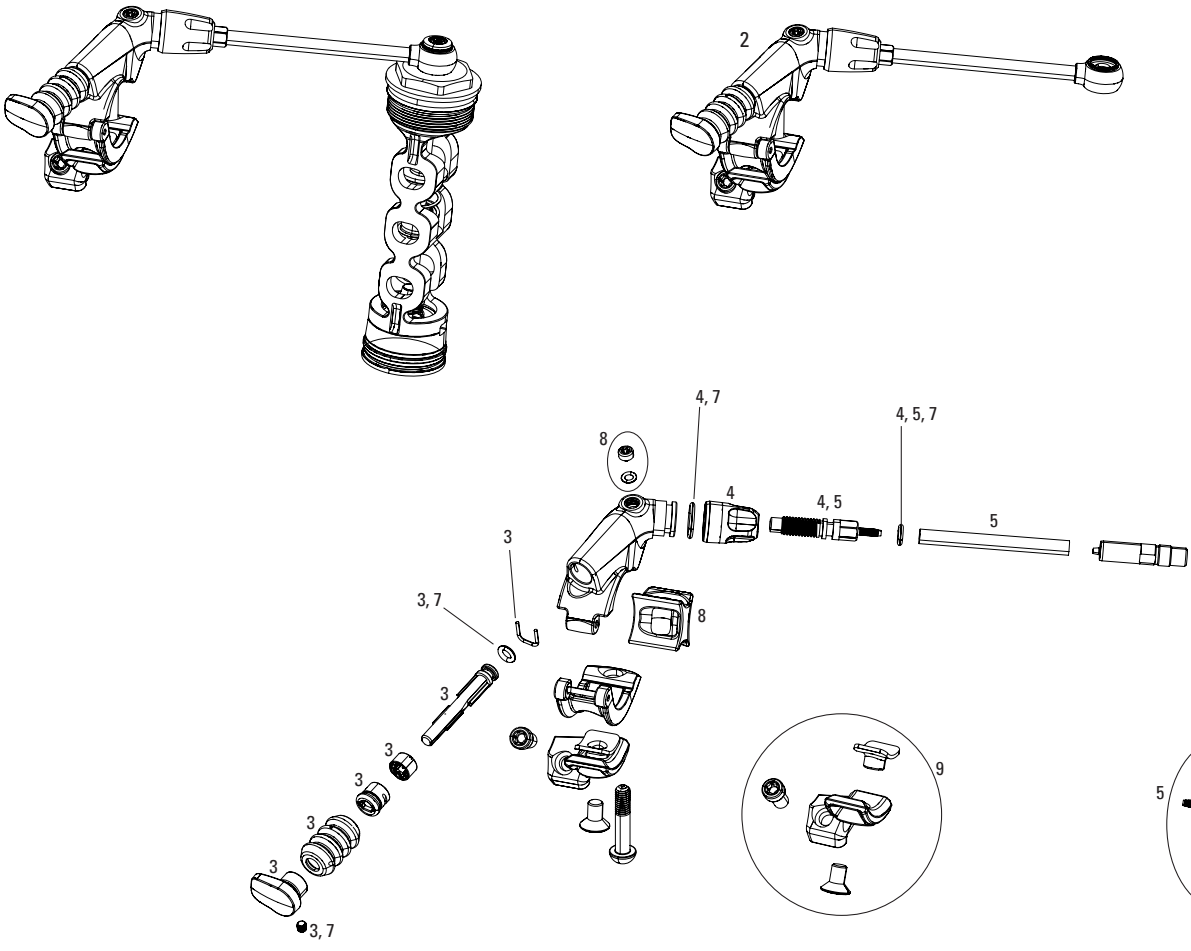

XLOC SPRINT FRONT SUSPENSION A1-A2 (2011-2019)

Note:
1.2014+ Xloc Remote (Gold Adjuster Knob) compatible with kits labeled "Gold Adjuster" only

2	11.4315.013.050	REMOTE - XLOC SPRINT LEFT GOLD ADJUSTER (INCLUDES HOSE/BANJO) - SID/REVELATION
2	11.4315.013.060	REMOTE - XLOC SPRINT RIGHT GOLD ADJUSTER (INCLUDES HOSE/BANJO) - SID/REVELATION
3	11.4315.014.010	REMOTE BUTTON KIT - XLOC LEFT (INCLUDES BUTTON, HYDRAULIC PISTON ASSEMBLY, BOOT) - XLOC
3	11.4315.014.020	REMOTE BUTTON KIT - XLOC RIGHT (INCLUDES BUTTON, HYDRAULIC PISTON ASSEMBLY, BOOT) - XLOC
4	11.4318.008.000	REMOTE ADJUSTER KIT - XLOC FLOODGATE - XLOC SPRINT/FULL SPRINT - GOLD ADJUSTER 2014-2016
5	11.4018.060.000	REMOTE HYDRAULIC HOSE KIT - (INCLUDES RETAINING RING, BANJO O-RINGS & HOSE BARB O-RING) - XLOC
7	11.4315.019.000	REMOTE SERVICE KIT - XLOC SPRINT- SID/REVELATION
8	11.6818.001.000	REMOTE DISCRETE PUCK - HYDRAULIC REMOTE (SPACER) FOR XLOC REMOTES QTY2
9	11.5315.049.010	DISC BRAKE LEVER CLAMP SHIFTER MOUNTING BRACKET - (MMX) LEFT -GUIDE ULT/RSC/RS/RE/R,LEVEL ULT/TLM/TL, CODE RSC/R, DB5 ELIXIR 9/7/CR MAG/X0/ XX, QTY 1
9	11.5315.049.020	DISC BRAKE LEVER CLAMP SHIFTER MOUNTING BRACKET - (MMX) RIGHT -GUIDE ULT/RSC/RS/RE/R,LEVEL ULT/TLM/TL, CODE RSC/R, DB5 ELIXIR 9/7/CR MAG/X0/ XX, QTY 1
ns	11.4315.011.030	ROCKSHOX BLEED KIT (XLOC/TOTEM) QTY 2 (INCLUDES TWO SYRINGESAND FITTINGS, ONE TORX TOOL)
ns	00.4318.007.001	ROCKSHOX STANDARD BLEED KIT (INCLUDES 2 SYRINGES/FITTINGS, REVERB HYDRAULIC FLUID, 120ML BOTTLE NEW)
ns	11.4315.021.070	ROCKSHOX REVERB HYDRAULIC FLUID, 120ML BOTTLE - REVERB A1-B1 POST/ALL REVERB REMOTES/SPRINT REMOTES
ns	11.4015.354.040	ROCKSHOX REVERB HYDRAULIC FLUID, 1 LITER BOTTLE - REVERB A1-B1 POST/ALL REVERB REMOTES/SPRINT REMOTES