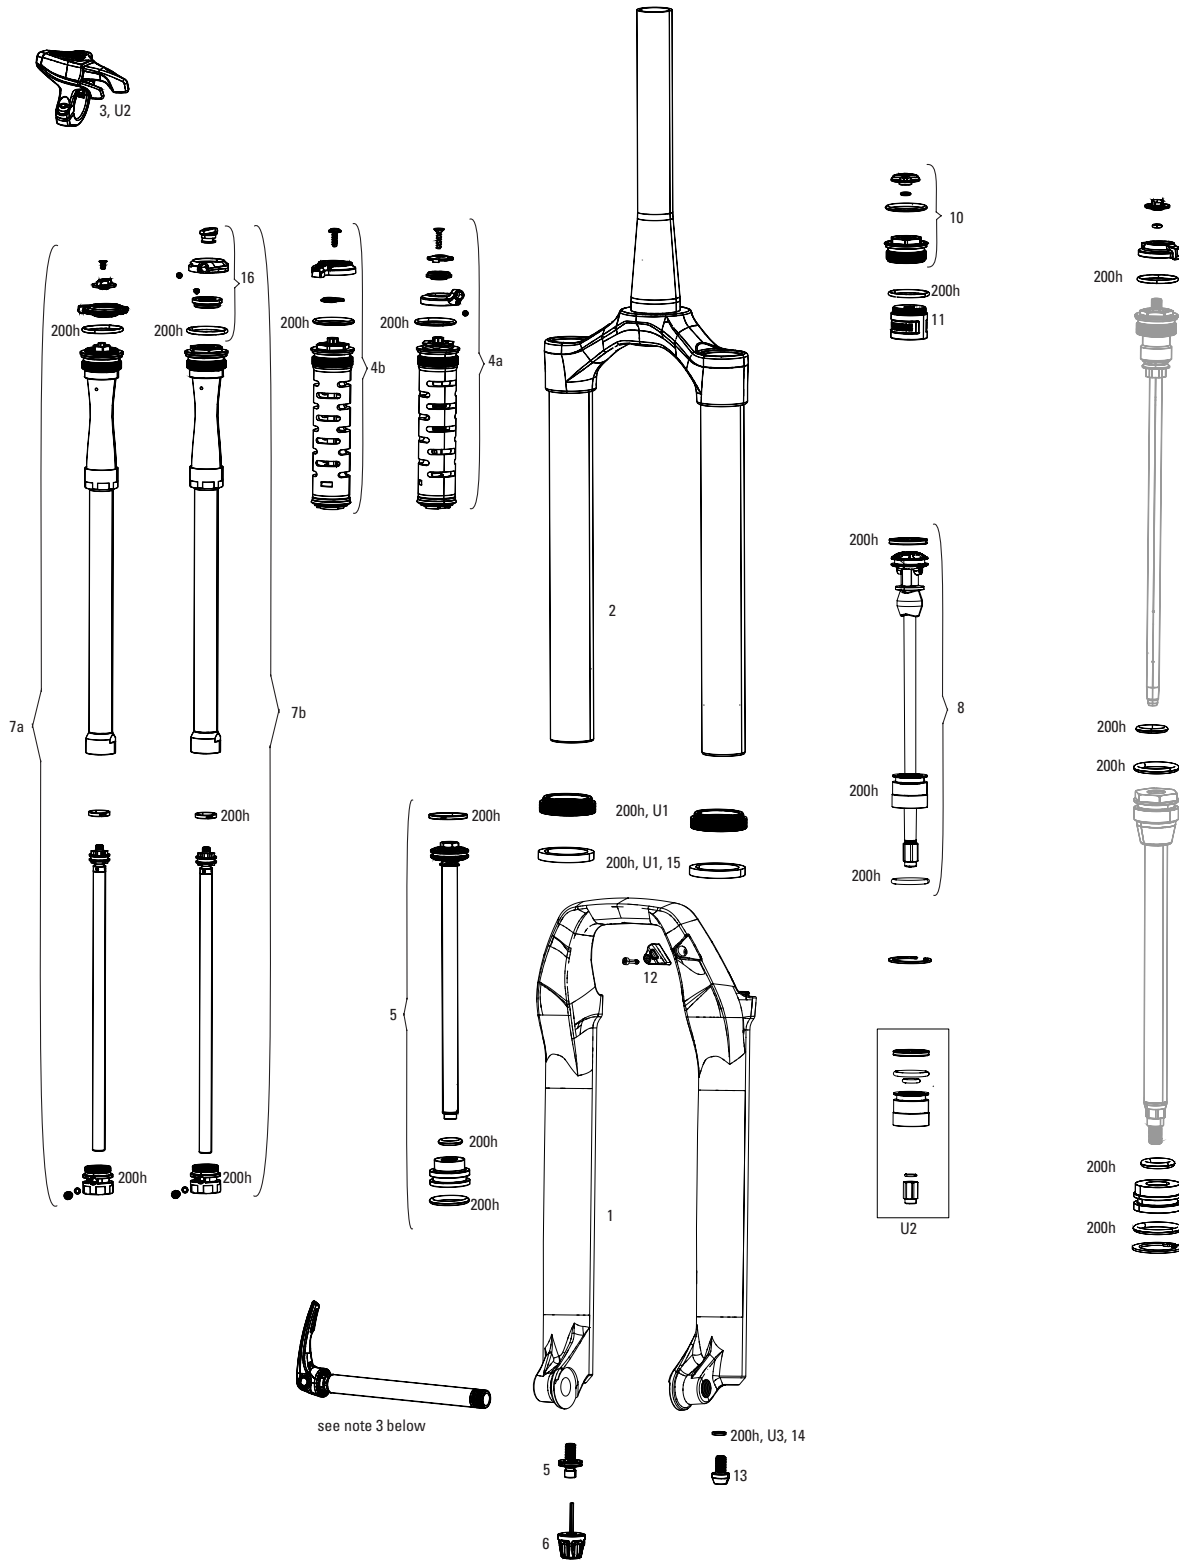

REVELATION RC 35mm A1-A3/CHRC A1 (2018-2022)

FS-RVL-RC-A1, FS-RVL-RC-A2, FS-RVL-RC-A3, FS-RVL-CHRC-A1

Note:

1. 200H/1 year service kits include replaceable o-rings, glide rings, retaining rings, crush washers, crush washer retainers. All air service kits include replacement schrader valve cores.
2. 2018+ Revelation has 35mm upper tubes, not compatible with 32mm Revelation chassis parts.
3. Decal and Maxle pages can be found in back of the catalog.