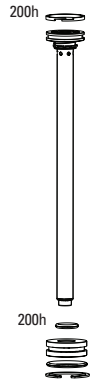

35 GOLD RL A1-A2 (2020-2024)

FS-35G-RL-A1, FS-35G-RL-A2

Note:

1. 200h service kits include replaceable o-rings, glide rings, retaining rings, crush washers, crush washer retainers and shaft bolts/nuts. All air service kits include replacement schrader valve cores.
2. EMTB (fender mount) lower leg and CSU are not cross-compatible with non-fender CSU and lower leg variants.
3. Convert from Crown Adjust to Remote Adjust: Remote compression damper, remote compression adjuster spool, cable clamp and remote lever assembly.
4. Decal and Maxle pages can be found in back of the catalog.