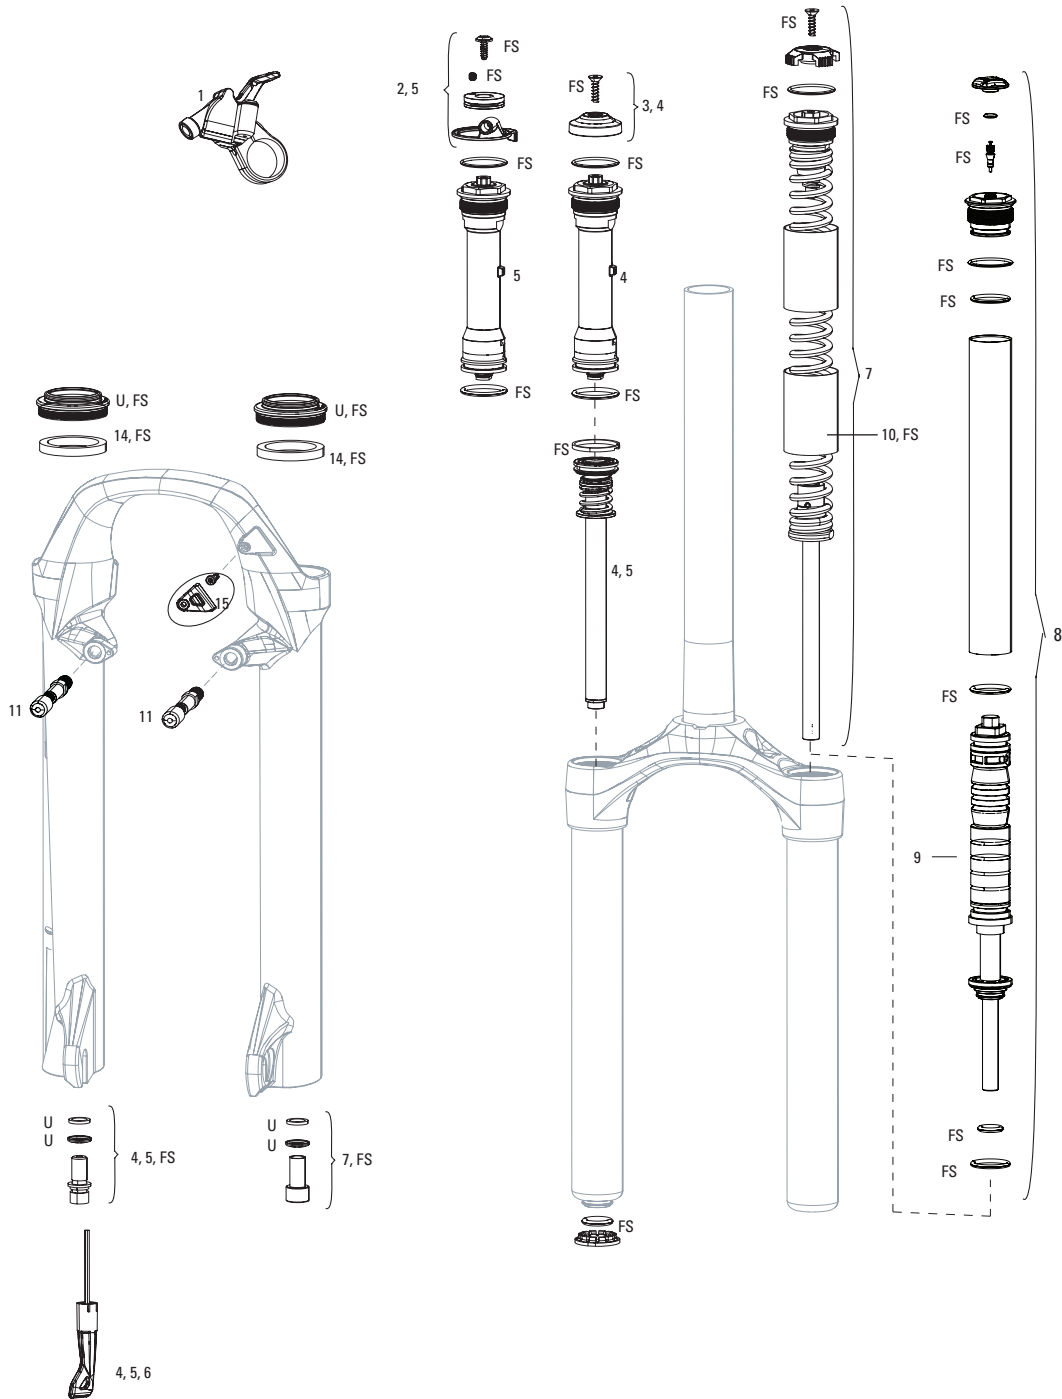

# XC30 A1-A3 (2012-2015)

FS-XC30-TK-A1, FS-XC30-TK-A2, FS-XC30-TK-A3

**Note:**

1. If your 29" 80mm travel fork CSU measures 321 +/-2 from the top of the crown to the bottom of the stanchion, you will need to use Air Spring 11.4018.010.152
2. Full service kits include replaceable o-rings, glide rings, retaining rings, crush washers, crush washer retainers and shaft bolts/nuts. Not all service parts are pictured. All basic service kits include the following replaceable wear items: o-rings, glide rings, dust seals, and foam rings.
3. Decal page can be found in back of the catalog.