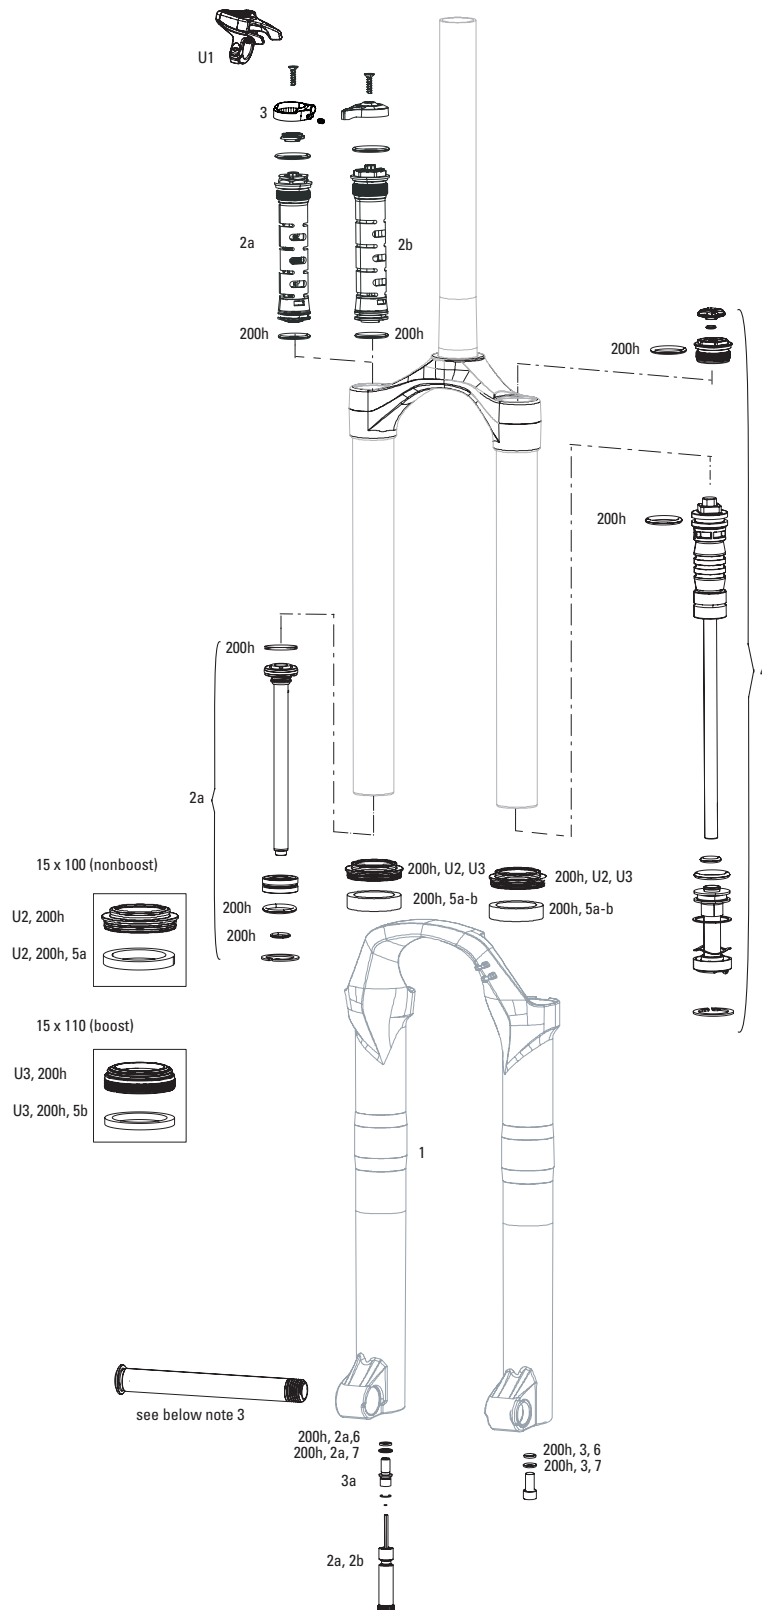

RECON GOLD A4-A5 (2018-2021)

FS-RCNG-RL-A4, FS-RCNG-RL-A5

Note:
1. 200h service kits include replaceable o-rings, glide rings, retaining rings, crush washers, crush washer retainers and shaft bolts/nuts. All air service kits include replacement schrader valve cores. Not all service parts are pictured. All basic service kits include the following replaceable wear items: o-rings, glide rings, dust seals, and foam rings.
2. Convert from Crown Adjust to Remote Adjust: Remote compression damper, remote compression adjuster spool, cable clamp and remote lever assembly.
3. Decal and Maxle pages can be found in back of the catalog.