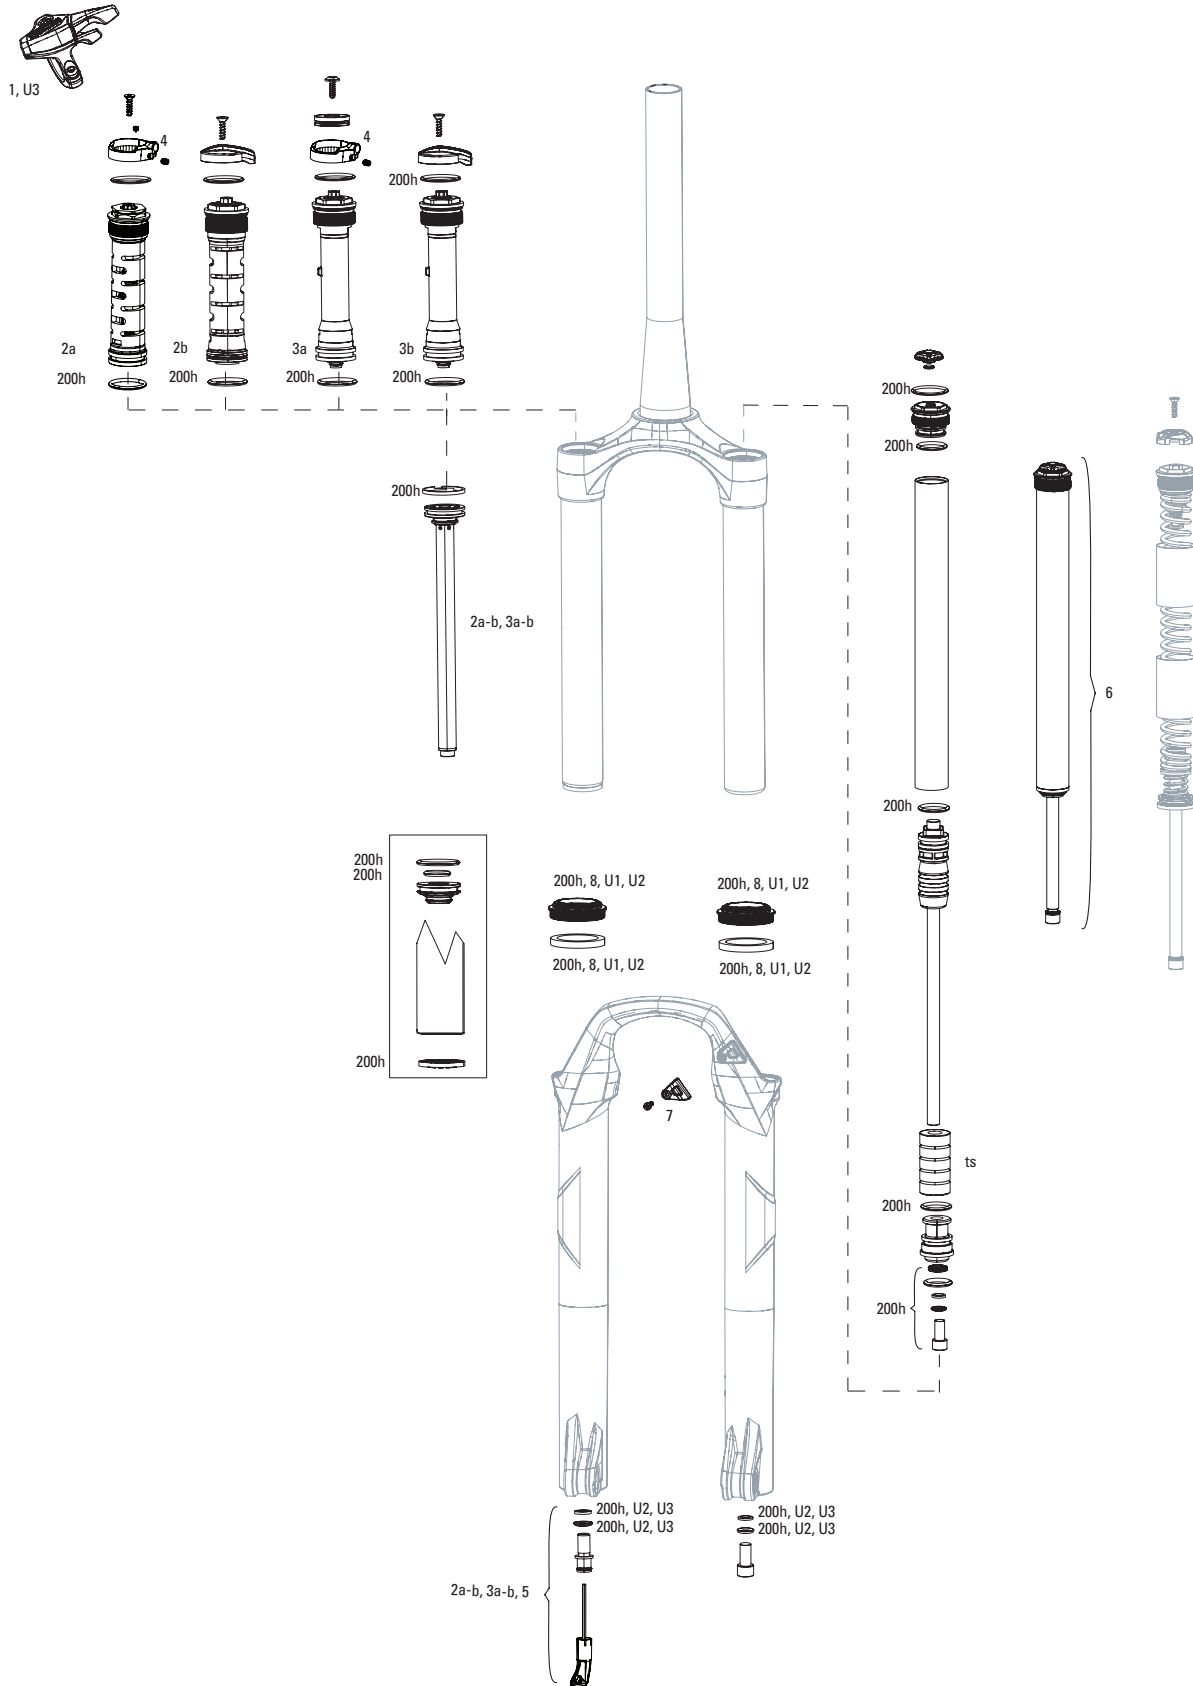

# RECON TK A1-A2/RL A1-A2 (2018-2020)

FS-RCN-TK-A1, FS-RCN-TK-A2, FS-RCN-RL-A1, FS-RCN-RL-A2

**Note:**

1. 200H service kits include the following replaceable wear items: o-rings, glide rings, dust seals, and foam rings.
2. Convert from Crown Adjust to Remote Adjust: Remote compression damper requires remote compression adjuster spool, cable clamp and remote lever assembly.
3. Thread Pitch is 0.8mm for Recon Silver C1 and Sektor Silver A2
4. Maximum Tire Diameter: 710mm Maximum Tire Width: 62mm
5. Recon Silver RL B1/TK C1 32mm lower legs use flangeless wiper seals.