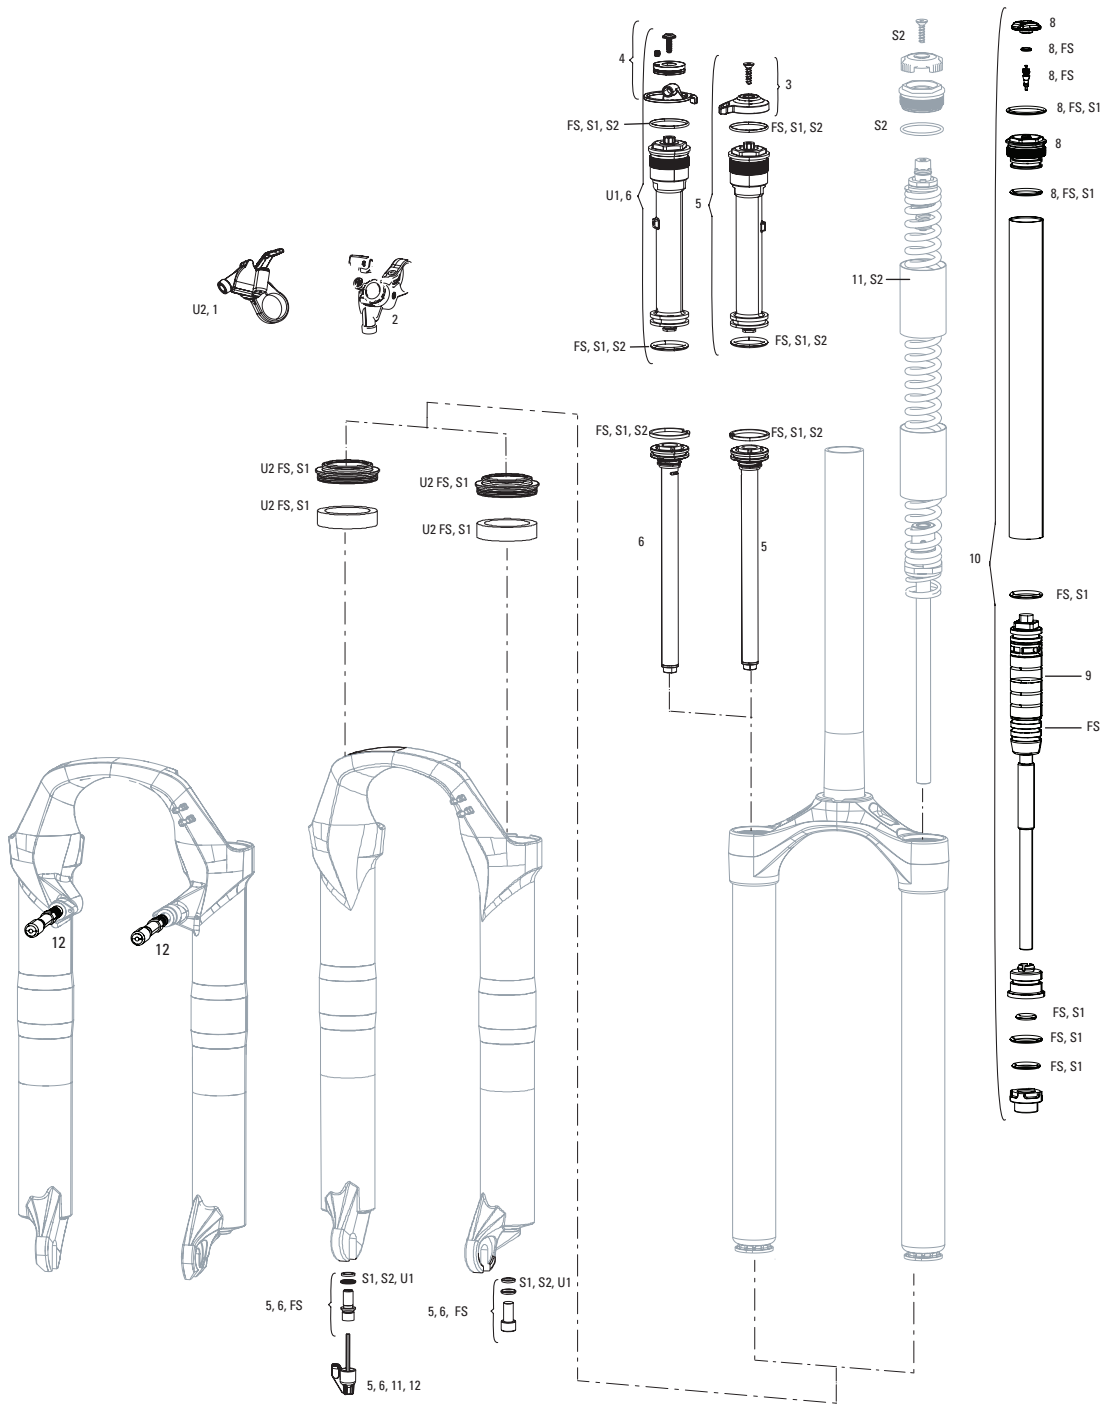

RECON SILVER TK B1 (2016)

FS-RCNS-TK-B1

Note:

1. Full service kits include replaceable o-rings, glide rings, retaining rings, crush washers, crush washer retainers and shaft bolts/nuts. Not all service parts are pictured. All basic service kits include the following replaceable wear items: o-rings, glide rings, dust seals, and foam rings.
2. Convert from Crown Adjust to Remote Adjust: Remote compression damper requires remote compression adjuster spool, cable clamp and remote lever assembly.