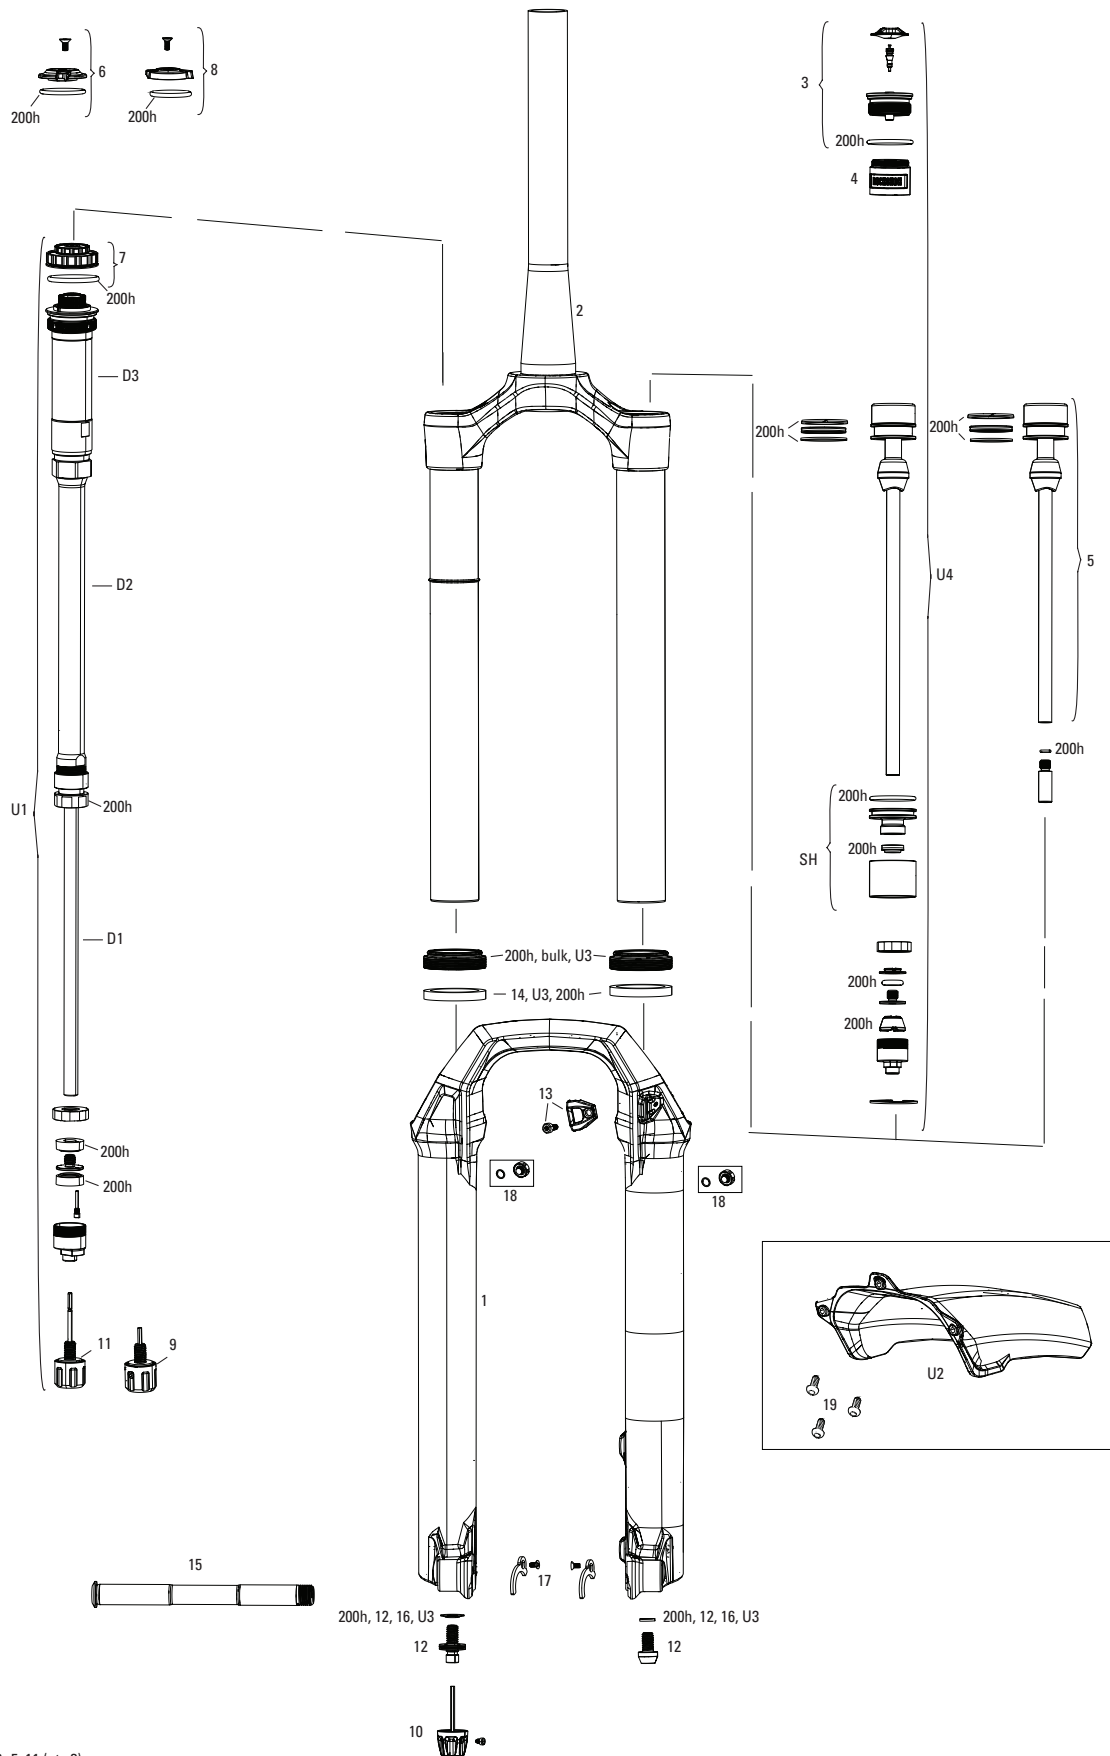

PIKE SELECT/SELECT+/ULTIMATE C1 (2023+)

FS-PIKE-BSE-C1, FS-PIKE-SEL-C1, FS-PIKE-SELP-C1, FS-PIKE-ULT-C1

Note:
1. Fender bolts are M3-.5x11 (qty 3)