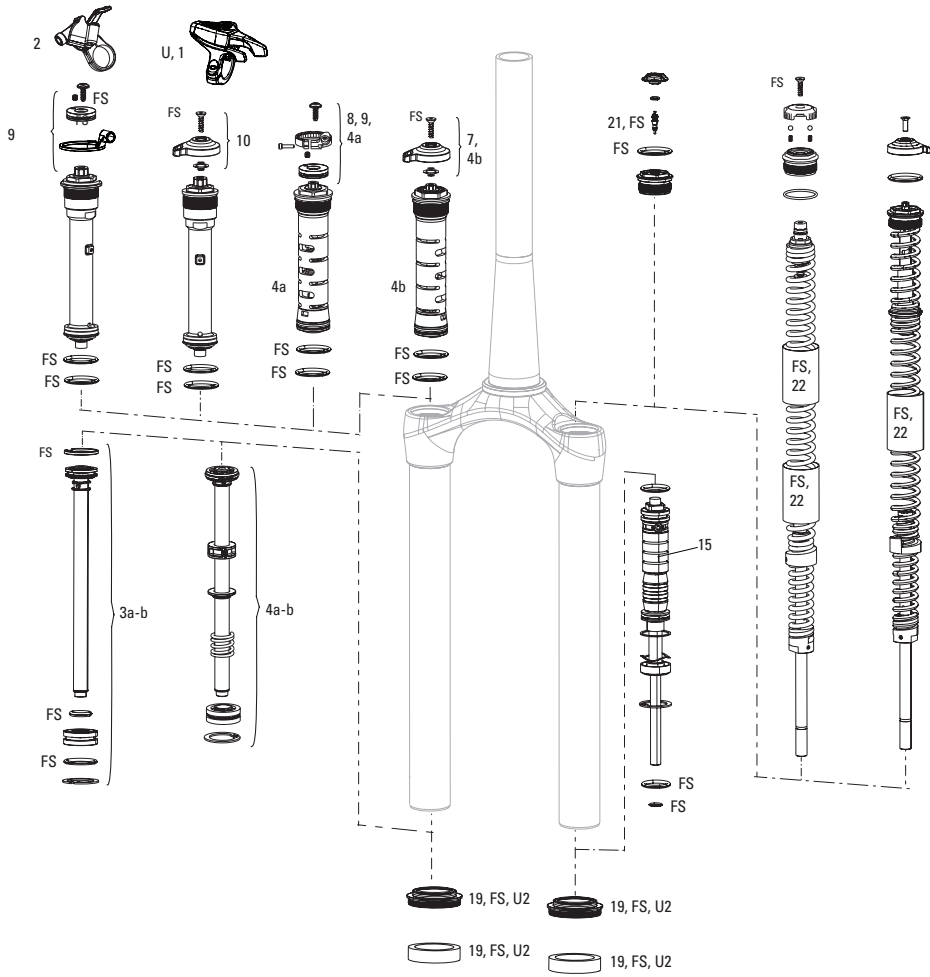

SEKTOR GOLD A1-B2 (2011-2017)

FS-SKTG-TK-B1, FS-SKTG-RL-A1, FS-SKRG-RL-B2

Note:

1. All basic service kits include the following replaceable wear items: o-rings, glide rings, dust seals, and foam rings.
2. Convert from Crown Adjust to Remote Adjust: Remote compression damper, remote compression adjuster spool, cable clamp and remote lever assembly.
3. Maximum Tire Diameter: 714mm Maximum Tire Width: 81mm
4. 32mm Boost lower legs use flangless wiper seals.
5. Decal pages can be found in back of the catalog.