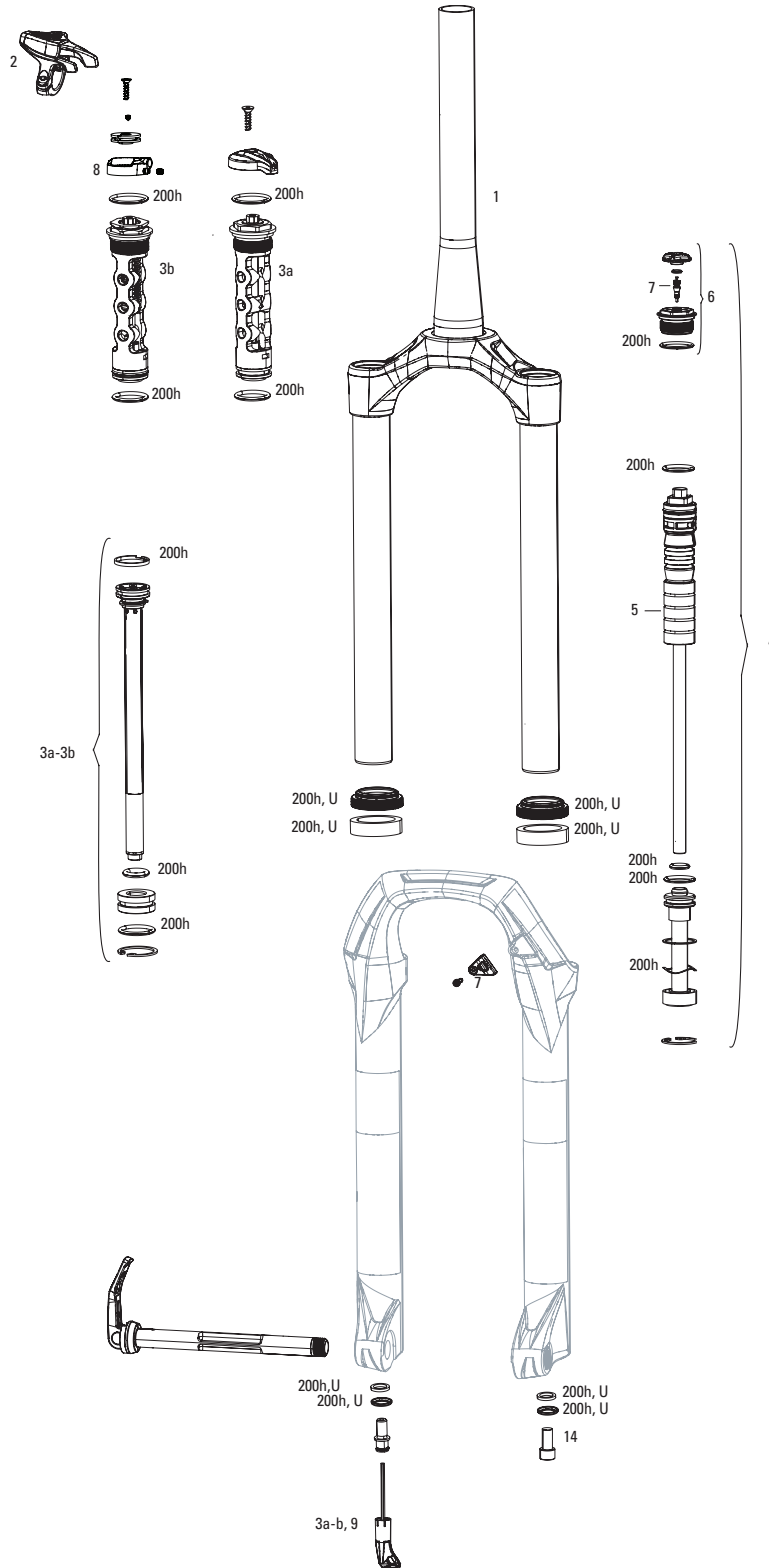

JUDY GOLD RL A1-A3 (2018+)
FS-JDYG-RL-A1, FS-JDYG-RL-A2, FS-JDYG-RL-A3

Note:

1. 200h service kits include replaceable o-rings, glide rings, retaining rings, crush washers, crush washer retainers and shaft bolts/nuts.
2. Judy Silver and Gold dampers and spring internals are not cross compatible.
3. Decal and Maxle pages can be found in back of the catalog.