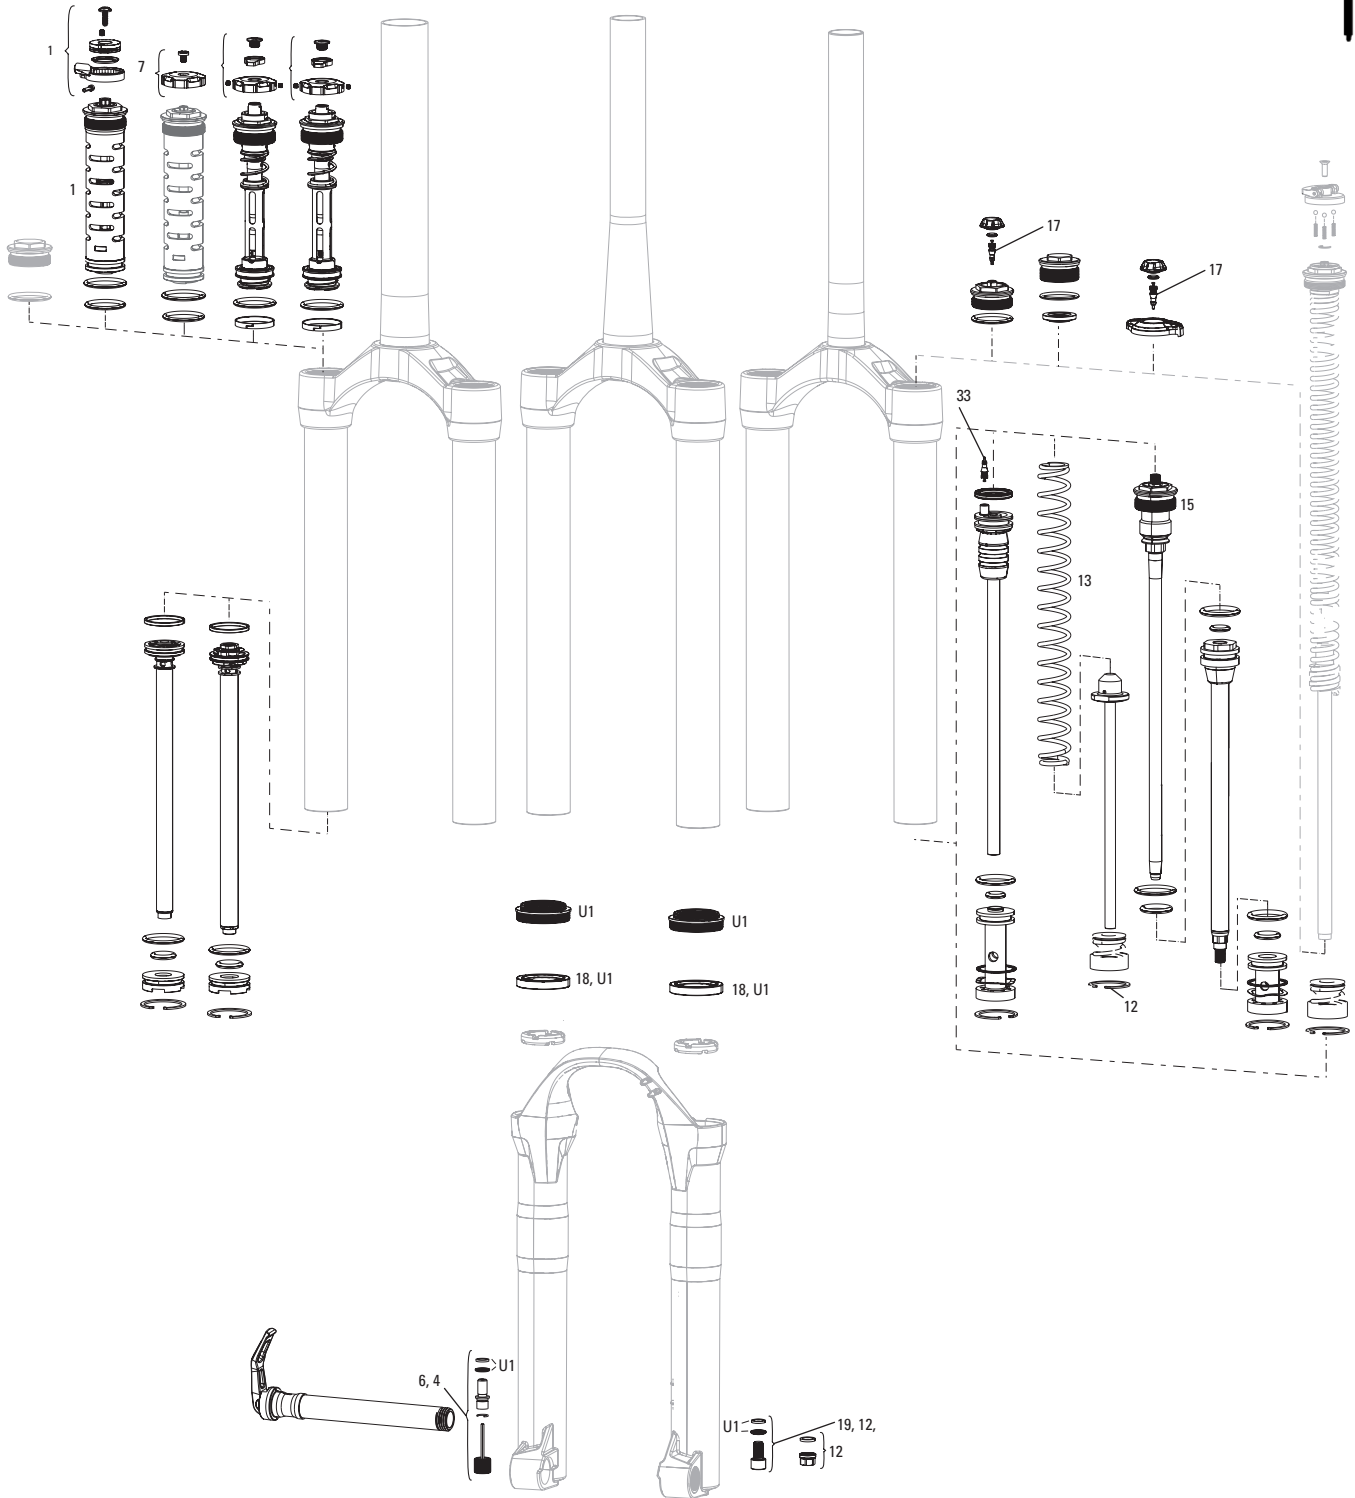

LYRIK A1-A2 (2010-2016)

Note:

1. Full service kits include replaceable o-rings, glide rings, retaining rings, crush washers, crush washer retainers and shaft bolts/nuts. All air service kits include replacement schrader valve cores. Not all service parts are pictured. All basic service kits include the following replaceable wear items: o-rings, glide rings, dust seals, and foam rings.
2. All Lyrik models are compatible with Motion Control IS, Mission Control and Mission Control DH dampers.
3. If damper tube needs to be replaced, replace original rebound damper with current rebound damper. 2010+ Lyrik rebound damper assemblies use a larger piston and do not require the 2007-2009 damper tube. 2007-2009 damper tube is not compatible with 2010+ Lyrik.
4. Maxle lever and wedge parts are not compatible with Maxle Lite FR.
5. 2-Step Air replacement parts are no longer available. Replace system with Dual Position Air if parts are needed.
6. Aftermarket forks with Medium spring installed. Soft and Firm tuning springs are included in fork box.