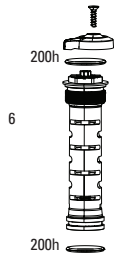

35 GOLD RL A1-A2 (2020-2024)

FS-35G-RL-A1, FS-35G-RL-A2

Note:

1. 200h service kits include replaceable o-rings, glide rings, retaining rings, crush washers, crush washer retainers and shaft bolts/nuts. All air service kits include replacement schrader valve cores.
2. EMTB (fender mount) lower leg and CSU are not cross-compatible with non-fender CSU and lower leg variants.
3. Convert from Crown Adjust to Remote Adjust: Remote compression damper, remote compression adjuster spool, cable clamp and remote lever assembly.
4. Decal and Maxle pages can be found in back of the catalog.