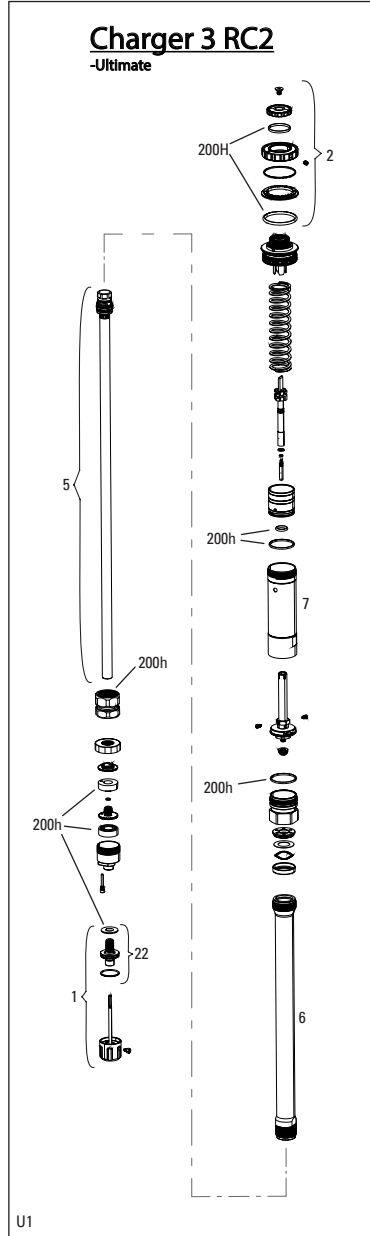

MAXLE

ns	00.4318.005.019	AXLE MAXLE STEALTH FRONT, 15X110, LENGTH 158MM, THREAD LENGTH 9MM, THREAD PITCH M15X1.50 - BOOST COMPATIBLE
ns	00.4318.005.007	AXLE MAXLE ULTIMATE FRONT, 15X110, LENGTH 156.5MM, THREAD LENGTH 9MM, THREAD PITCH M15X1.50 - BOOST COMPATIBLE

SPARES

bulk	11.4018.121.000	FORK DUST WIPER KIT - 38MM (QTY 20) - ZEB A1+ (2021+)/DOMAIN B1+ (2022+)
16	11.4018.126.000	FORK HUB ENDCAP ADAPTERS - (CONVERTS FROM 31MM TO 21MM FOR USE WITH NON-TORQUE CAP HUBS) - PIKE C1/LYRIK D1/ZEB A2 FLIGHT ATTENDANT (2023+)
17	11.4018.115.001	FORK HOSE CLAMP - GLOSS BLACK (INCLUDES CABLE CLAMP & SCREW) ZEB A1 (2021+), ZEB/PIKE/LYRIK FLIGHT ATTENDANT (2022+)
18	11.4018.116.001	FORK FOAM RING KIT - 38MM X 6MM (QTY 20) - ZEB A1+ (2021+)/DOMAIN B1+ (2022+)
19	11.4015.403.090	FORK SHAFT FASTENER KIT - (INCLUDES SHAFT BOLTS & CRUSH WASHERS) - REVELATION RC A1+/YARI CHRC A1+, LYRIK/PIKE/PIKE DJ/BOXXER/ZEB CHARGER A1+
20	11.4015.259.000	FORK CRUSH WASHERS - 8MM (QTY 50)
ns	11.4308.327.002	AIR VALVE KIT - SCHRADER CORE (QTY 2) - FORKS/SHOCKS/REVERB
ns	11.4018.059.000	FORK CALIPER SPACER KIT - 3S (ALLOWS FOR 203MM BRAKE ROTOR) - BOXXER B1+/ZEB A1+
ns	11.4118.107.000	SCHRADER AIR CAP - (INCLUDES CAP AND O-RING) - ROCKSHOX UNIVERSAL AIR CAP FOR FORKS AND SHOCKS
21	11.4018.131.000	FORK LOWER LEG PLUGS - (INCLUDES 2 PLUGS) - PIKE C1/LYRIK D1/ZEB A2 FLIGHT ATTENDANT (2023+), 38MM BOXXER D1+(2024+)
22	11.4018.135.000	FENDER BOLT KIT - M3-5X11MM BUTTON HEAD (QTY 5) - ZEB A1+, LYRIK D1+, PIKE C1+, DOMAIN B1+, SID C1+, BOXXER D1+

TOOLS/GREASE/FLUIDS

ns	00.4318.044.000	FORK LOWER LEG DUST SEAL INSTALLATION TOOL 38MM (FOR FLANGELESS AND FLANGED DUST SEALS)
ns	00.4315.023.010	HIGH-PRESSURE FORK/SHOCK PUMP (300 PSI MAX) ROCKSHOX
ns	00.4315.023.040	HIGH-PRESSURE FORK/SHOCK PUMP (300 PSI MAX) ROCKSHOX DIGITALGAUGE
ns	00.4315.022.010	REAR SHOCK SCHRADER VALVE REMOVAL TOOL ROCKSHOX
ns	11.4318.016.000	MAXIMA PLUSH DYNAMIC SUSPENSION LUBE LIGHT, 120ML BOTTLE (REPLACES 0W-30) - PIKE/REVELATION/LYRIK/YARI/BOXXER/ZEB/DOMAIN/REVERB XPLR/SHOCK AIR CANS
ns	11.4318.016.001	MAXIMA PLUSH DYNAMIC SUSPENSION LUBE LIGHT, 1 LITER BOTTLE (REPLACES 0W-30) - PIKE/REVELATION/LYRIK/YARI/BOXXER/ZEB/DOMAIN/REVERB XPLR/SHOCK AIR CANS
ns	11.4318.016.002	MAXIMA PLUSH DYNAMIC SUSPENSION LUBE HEAVY, 120ML BOTTLE - SID/SIDSL/RUDY/PIKE/LYRIK/ZEB - LOWER LEGS/AIR SPRINGS
ns	11.4318.016.003	MAXIMA PLUSH DYNAMIC SUSPENSION LUBE HEAVY, 1 LITER BOTTLE - SID/SIDSL/RUDY/PIKE/LYRIK/ZEB - LOWER LEGS/AIR SPRINGS
ns	00.4318.008.000	GREASE SRAM BUTTER 20ML SYRINGE, FRICTION REDUCING GREASE BYSLICKOLEUM - DOUBLE TIME HUB PAWLS, FORKS & REVERB SERVICE
ns	00.4318.008.001	GREASE SRAM BUTTER 1OZ CONTAINER, FRICTION REDUCING GREASE BY SLICKOLEUM - DOUBLE TIME HUB PAWLS, FORKS & REVERB SERVICE
ns	00.4318.008.003	GREASE SRAM BUTTER 500ML CONTAINER, FRICTION REDUCING GREASE BY SLICKOLEUM - RECOMMENDED FOR SRAM DOUBLE TIME HUBS & WHEELS, ROCKSHOX FORKS AND REVERB SERVICE
ns	11.4115.094.040	MAXIMA SUSPENSION OIL PLUSH, 7WT 1 LITER BOTTLE - REAR SHOCK/CHARGER DAMPER
ns	11.4115.094.030	MAXIMA SUSPENSION OIL PLUSH, 3WT 1 LITER BOTTLE - REAR SHOCK/CHARGER DAMPER
ns	00.4318.007.000	ROCKSHOX CHARGER DAMPER STANDARD BLEED KIT (INCLUDES SYRINGE, CHARGER1 FITTING, STANDARD FITTING, SUSPENSION OIL 3W) - CHARGER/RACEDAY DAMPERS
ns	00.4318.012.013	ROCKSHOX GLASS FIBER REINFORCED NYLON NON-SCRATCH O-RING PICK TOOLS (QTY 5, FOR USE ON SUSPENSION PRODUCTS)

BOXXER BASE/ULTIMATE D1 (2024+)

FS-BXR-BSE-D1, FS-BXR-ULT-D1

Note:
1. Fender bolts are M3-.5x11 (qty 4)