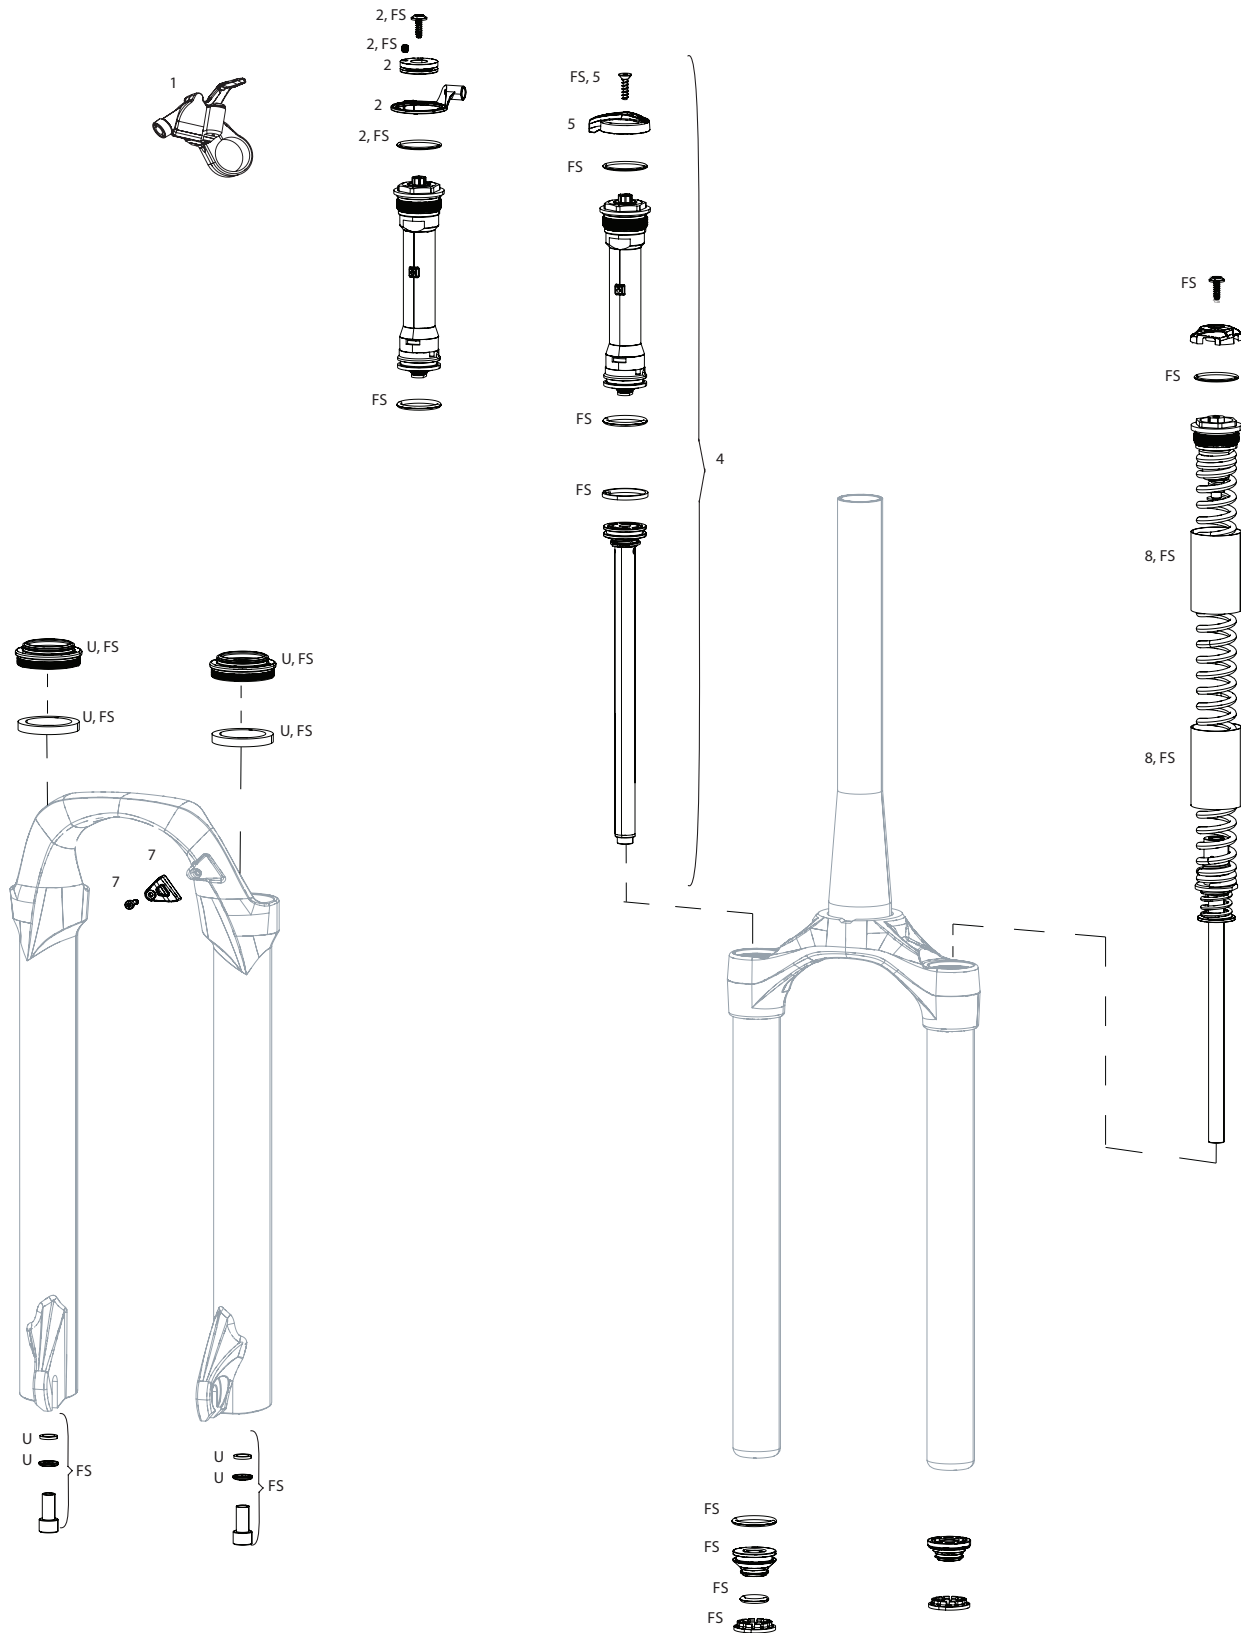

XC30 B1-B4 (2016-2020)

FS-XC30-TK-B1, FS-XC30-TK-B2, FS-XC30-TK-B3, FS-XC30-TK-B4

Note:

1. Full service kits include replaceable o-rings, glide rings, retaining rings, crush washers, crush washer retainers and shaft bolts/nuts. Not all service parts are pictured. All basic service kits include the following replaceable wear items: o-rings, glide rings, dust seals, and foam rings.
2. Decal page can be found in back of the catalog.
3. XC30 B1-B2 1.0mm CSU/Damper/Spring thread pitch. XC30 B3-B4 0.8mm CSU/Damper/Spring thread pitch.