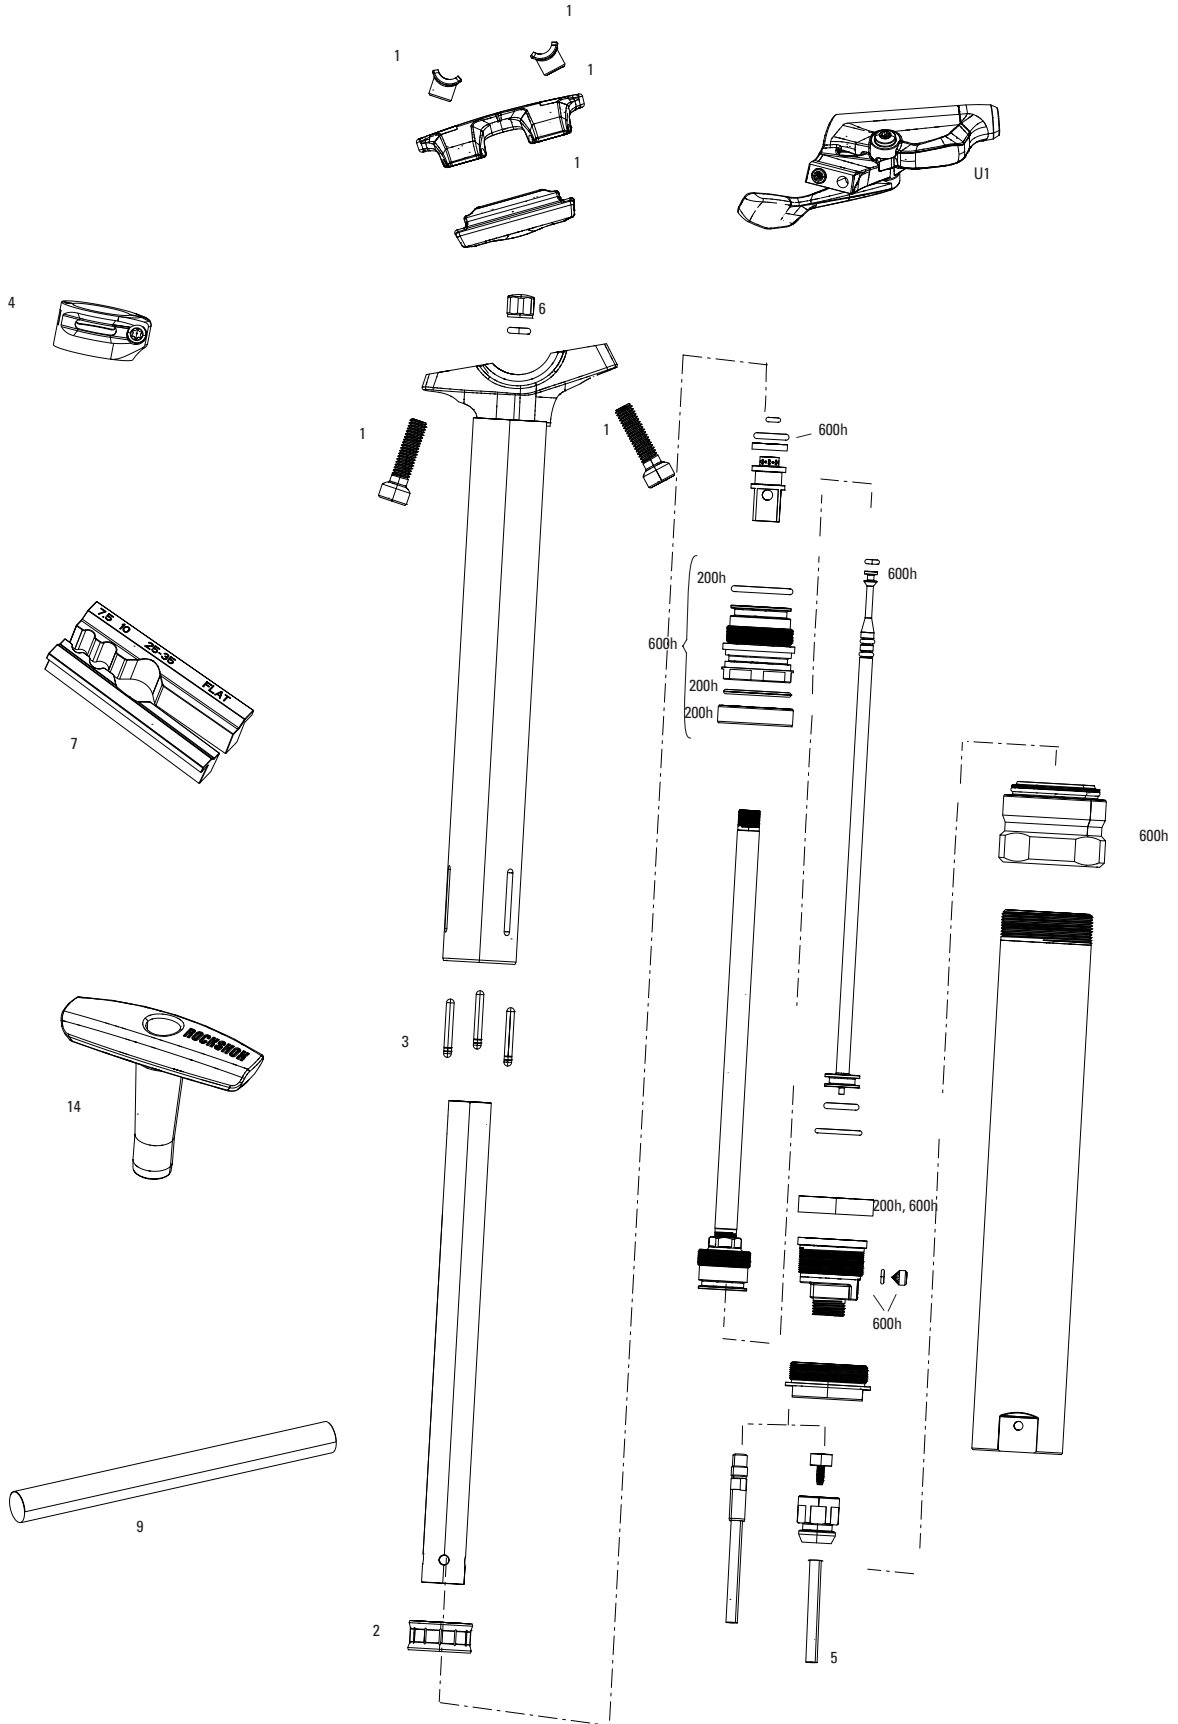

REVERB STEALTH C1 (2020+)

SP-RVB-S-C1, SP-RVB-S1X-C1

1. Discard bar, o-ring and sleeve when using 11.6815.025.030 seatpost hydraulic hose for Reverb Stealth C1 post
2. Seatpost uses Serene Fluid
3. Remote uses Reverb Fluid

REVERB STEALTH C1 (2020-2022)

SP-RVB-S-C1, SP-RVB-S1X-C1