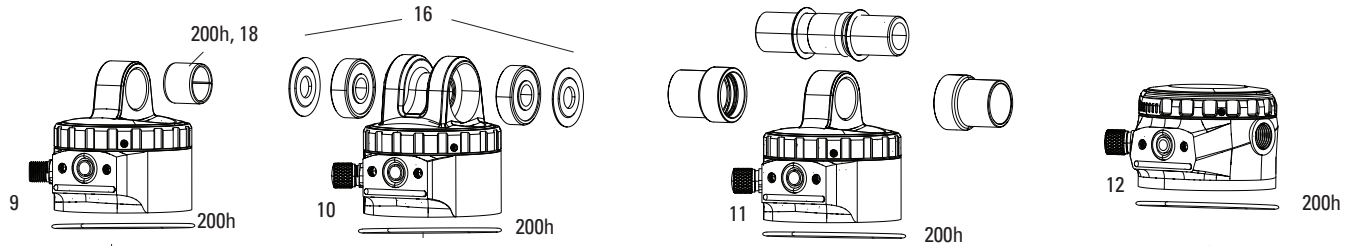

SERVICE	
50h	00.4318.037.007 50 HOUR SERVICE KIT (INCLUDES AIR CAN SEALS, PISTON SEAL, GLIDE RINGS, GREASE/OIL) - THRUSHAFT C1+(2021), NUDE/BOLD C1+ 2022+, DELUXE /SUPER DELUXE/FA C1+(2023+)
200h	00.4318.037.008 200 HOUR/1 YEAR SERVICE KIT (AIR CAN, PISTON SEALS, GLIDE RINGS, IFP SEALS, GREASE/OIL) - DELUXE/SUPER DELUXE BASE/SELECT/SELECT+/ULTIMATE/FLIGHT ATTENDANT (2022+) GENERATION-C
TUNES	
CT	11.4118.096.013 REAR SHOCK TUNE ASSEMBLY (INCLUDES SHIMS FOR COMPRESSION TUNE CONFIGURATIONS) - SUPER DELUXE AIR C1, (2023+)
RT	11.4118.096.014 REAR SHOCK TUNE ASSEMBLY (INCLUDES SHIMS FOR REBOUND TUNE CONFIGURATIONS) - SUPER DELUXE AIR C1, (2023+)
AIR PISTON	
1	11.4118.056.008 REAR SHOCK AIR PISTON/SEALHEAD ASSEMBLY - SUPER DELUXE C1+/SUPER DELUXE FLIGHT ATTENDANT C1+ (2023+)
DAMPER PISTON	
2	11.4118.056.009 REAR SHOCK DAMPER PISTON ASSEMBLY - SUPER DELUXE C1+/SUPER DELUXE FLIGHT ATTENDANT C1+ (2023+)
RESERVOIRS	
3	11.4118.057.000 REAR SHOCK RESERVOIR CAP - SUPER DELUXE AIR/COIL R/RC/RCT/RC3/RT
AIR CAN	
6	11.4118.059.017 REAR SHOCK AIR CAN ASSEMBLY - LINEAR 37.5-45MM (DECALS, COUNTERMEASURE AND SPRING) - SUPER DELUXE C1/DELUXE C1 (2023+)
6	11.4118.059.018 REAR SHOCK AIR CAN ASSEMBLY - LINEAR 47.5-55MM (DECALS, COUNTERMEASURE AND SPRING) - SUPER DELUXE C1/DELUXE C1 (2023+)
6	11.4118.059.019 REAR SHOCK AIR CAN ASSEMBLY - LINEAR 57.5-65MM (DECALS, COUNTERMEASURE AND SPRING) - SUPER DELUXE THRUSHAFT C1 (2021+)/SUPER DELUXE C1/DELUXE C1 (2023+)
6	11.4118.059.019 REAR SHOCK AIR CAN ASSEMBLY - LINEAR 67.5-75MM (DECALS, COUNTERMEASURE AND SPRING) - SUPER DELUXE C1/DELUXE C1 (2023+)
6	11.4118.059.015 REAR SHOCK AIR CAN ASSEMBLY - PROGRESSIVE 37.5-45MM (DECALS, COUNTERMEASURE AND SPRING) - SUPER DELUXE C1/DELUXE C1 (2023+)
6	11.4118.059.014 REAR SHOCK AIR CAN ASSEMBLY - PROGRESSIVE 47.5-55MM (DECALS, COUNTERMEASURE AND SPRING) - SUPER DELUXE C1/DELUXE C1 (2023+)
6	11.4118.059.010 REAR SHOCK AIR CAN ASSEMBLY - PROGRESSIVE 57.5-65MM (DECALS, COUNTERMEASURE AND SPRING) - SUPER DELUXE THRUSHAFT C1 (2021+)/ SUPER DELUXE C1/DELUXE C1 (2023+)
6	11.4118.059.016 REAR SHOCK AIR CAN ASSEMBLY - PROGRESSIVE 67.5-75MM (DECALS, COUNTERMEASURE AND SPRING) - SUPER DELUXE C1/DELUXE C1 (2023+)
DAMPER	
8	11.4118.048.000 REAR SHOCK DAMPER BODY/IFP - STANDARD EYELET 35MM(INCLUDES DAMPER BODY, IFP, VALVE CORE & CAPS) - DELUXE/SUPER DELUXE A1-C1 (2017-2023)
8	11.4118.048.001 REAR SHOCK DAMPER BODY/IFP - STANDARD EYELET 37.5MM (INCLUDES DAMPER BODY, IFP, VALVE CORE, 7.5MM TRAVEL SPACER & CAPS) - DELUXE/SUPER DELUXE A1-C1 (2017-2023)
8	11.4118.048.002 REAR SHOCK DAMPER BODY/IFP - STANDARD EYELET 40MM(INCLUDES DAMPER BODY, IFP, VALVE CORE, 5MM TRAVEL SPACER & CAPS) - DELUXE/SUPER DELUXE A1-C1 (2017-2023)
8	11.4118.048.003 REAR SHOCK DAMPER BODY/IFP - STANDARD EYELET 42.5MM (INCLUDES DAMPER BODY, IFP, VALVE CORE, 2.5MM TRAVEL SPACER & CAPS) - DELUXE/SUPER DELUXE A1-C1 (2017-2023)
8	11.4118.048.004 REAR SHOCK DAMPER BODY/IFP - STANDARD EYELET 45MM(INCLUDES DAMPER BODY, IFP, VALVE CORE & CAPS) - DELUXE/SUPER DELUXE A1-C1 (2017-2023)
8	11.4118.048.005 REAR SHOCK DAMPER BODY/IFP - STANDARD EYELET 47.5MM (INCLUDES DAMPER BODY, IFP, VALVE CORE, 7.5MM TRAVEL SPACER & CAPS) - DELUXE/SUPER DELUXE A1-C1 (2017-2023)
8	11.4118.048.006 REAR SHOCK DAMPER BODY/IFP - STANDARD EYELET 50MM(INCLUDES DAMPER BODY, IFP, VALVE CORE, 5MM TRAVEL SPACER & CAPS) - DELUXE/SUPER DELUXE A1-C1 (2017-2023)
8	11.4118.048.007 REAR SHOCK DAMPER BODY/IFP - STANDARD EYELET 52.5MM (INCLUDES DAMPER BODY, IFP, VALVE CORE, 2.5MM TRAVEL SPACER & CAPS) - DELUXE/SUPER DELUXE A1-C1 (2017-2023)
8	11.4118.048.008 REAR SHOCK DAMPER BODY/IFP - STANDARD EYELET 55MM(INCLUDES DAMPER BODY, IFP, VALVE CORE & CAPS) - DELUXE/SUPER DELUXE A1-C1 (2017-2023)
8	11.4118.048.009 REAR SHOCK DAMPER BODY/IFP - STANDARD EYELET 57.5MM (INCLUDES DAMPER BODY, IFP, VALVE CORE, 7.5MM TRAVEL SPACER & CAPS) - DELUXE/SUPER DELUXE A1-C1 (2017-2023)
8	11.4118.048.010 REAR SHOCK DAMPER BODY/IFP - STANDARD EYELET 60MM(INCLUDES DAMPER BODY, IFP, VALVE CORE, 5MM TRAVEL SPACER & CAPS) - DELUXE/SUPER DELUXE A1-C1 (2017-2023)
8	11.4118.048.011 REAR SHOCK DAMPER BODY/IFP - STANDARD EYELET 62.5MM (INCLUDES DAMPER BODY, IFP, VALVE CORE, 2.5MM TRAVEL SPACER & CAPS) - DELUXE/SUPER DELUXE A1-C1 (2017-2023)
8	11.4118.048.012 REAR SHOCK DAMPER BODY/IFP - STANDARD EYELET 65MM(INCLUDES DAMPER BODY, IFP, VALVE CORE & CAPS) - DELUXE/SUPER DELUXE A1-C1 (2017-2023)
8	11.4118.048.027 REAR SHOCK DAMPER BODY/IFP - STANDARD EYELET 67.5MM (INCLUDES DAMPER BODY, IFP, VALVE CORE, 7.5 TRAVEL SPACER& CAPS) - DELUXE/SUPER DELUXE A1-C1 (2017-2023)
8	11.4118.048.028 REAR SHOCK DAMPER BODY/IFP - STANDARD EYELET 70MM(INCLUDES DAMPER BODY, IFP, VALVE CORE, 5 TRAVEL SPACER & CAPS) - DELUXE/SUPER DELUXE A1-C1 (2017-2023)
8	11.4118.048.029 REAR SHOCK DAMPER BODY/IFP - STANDARD EYELET 72.5MM (INCLUDES DAMPER BODY, IFP, VALVE CORE, 2.5 TRAVEL SPACER& CAPS) - DELUXE/SUPER DELUXE A1-C1 (2017-2023)
8	11.4118.048.030 REAR SHOCK DAMPER BODY/IFP - STANDARD EYELET 75MM(INCLUDES DAMPER BODY, IFP, VALVE CORE & CAPS) - DELUXE/SUPER DELUXE A1-C1 (2017-2023)
8	11.4118.048.013 REAR SHOCK DAMPER BODY/IFP - BEARING EYELET 35MM(INCLUDES DAMPER BODY, IFP, VALVE CORE & CAPS) - DELUXE/SUPER DELUXE A1-C1 (2017-2023)
8	11.4118.048.014 REAR SHOCK DAMPER BODY/IFP - BEARING EYELET 37.5MM (INCLUDES DAMPER BODY, IFP, VALVE CORE, 7.5MM TRAVEL SPACER & CAPS) - DELUXE/SUPER DELUXE A1-C1 (2017-2023)
8	11.4118.048.015 REAR SHOCK DAMPER BODY/IFP - BEARING EYELET 40MM(INCLUDES DAMPER BODY, IFP, VALVE CORE, 5MM TRAVEL SPACER & CAPS) - DELUXE/SUPER DELUXE A1-C1 (2017-2023)

SUPER DELUXE AIR C1 (2023+)

RS-SDLX-SEL-C1, RS-SDLX-SELP-C1, RS-SDLX-ULT-C1, RS-SDLX-ULDH-C1

Note:
1. See the RockShox Rear Shock Piston Tuning Guide for detailed information regarding the shim stack order for the rebound and compression dampers