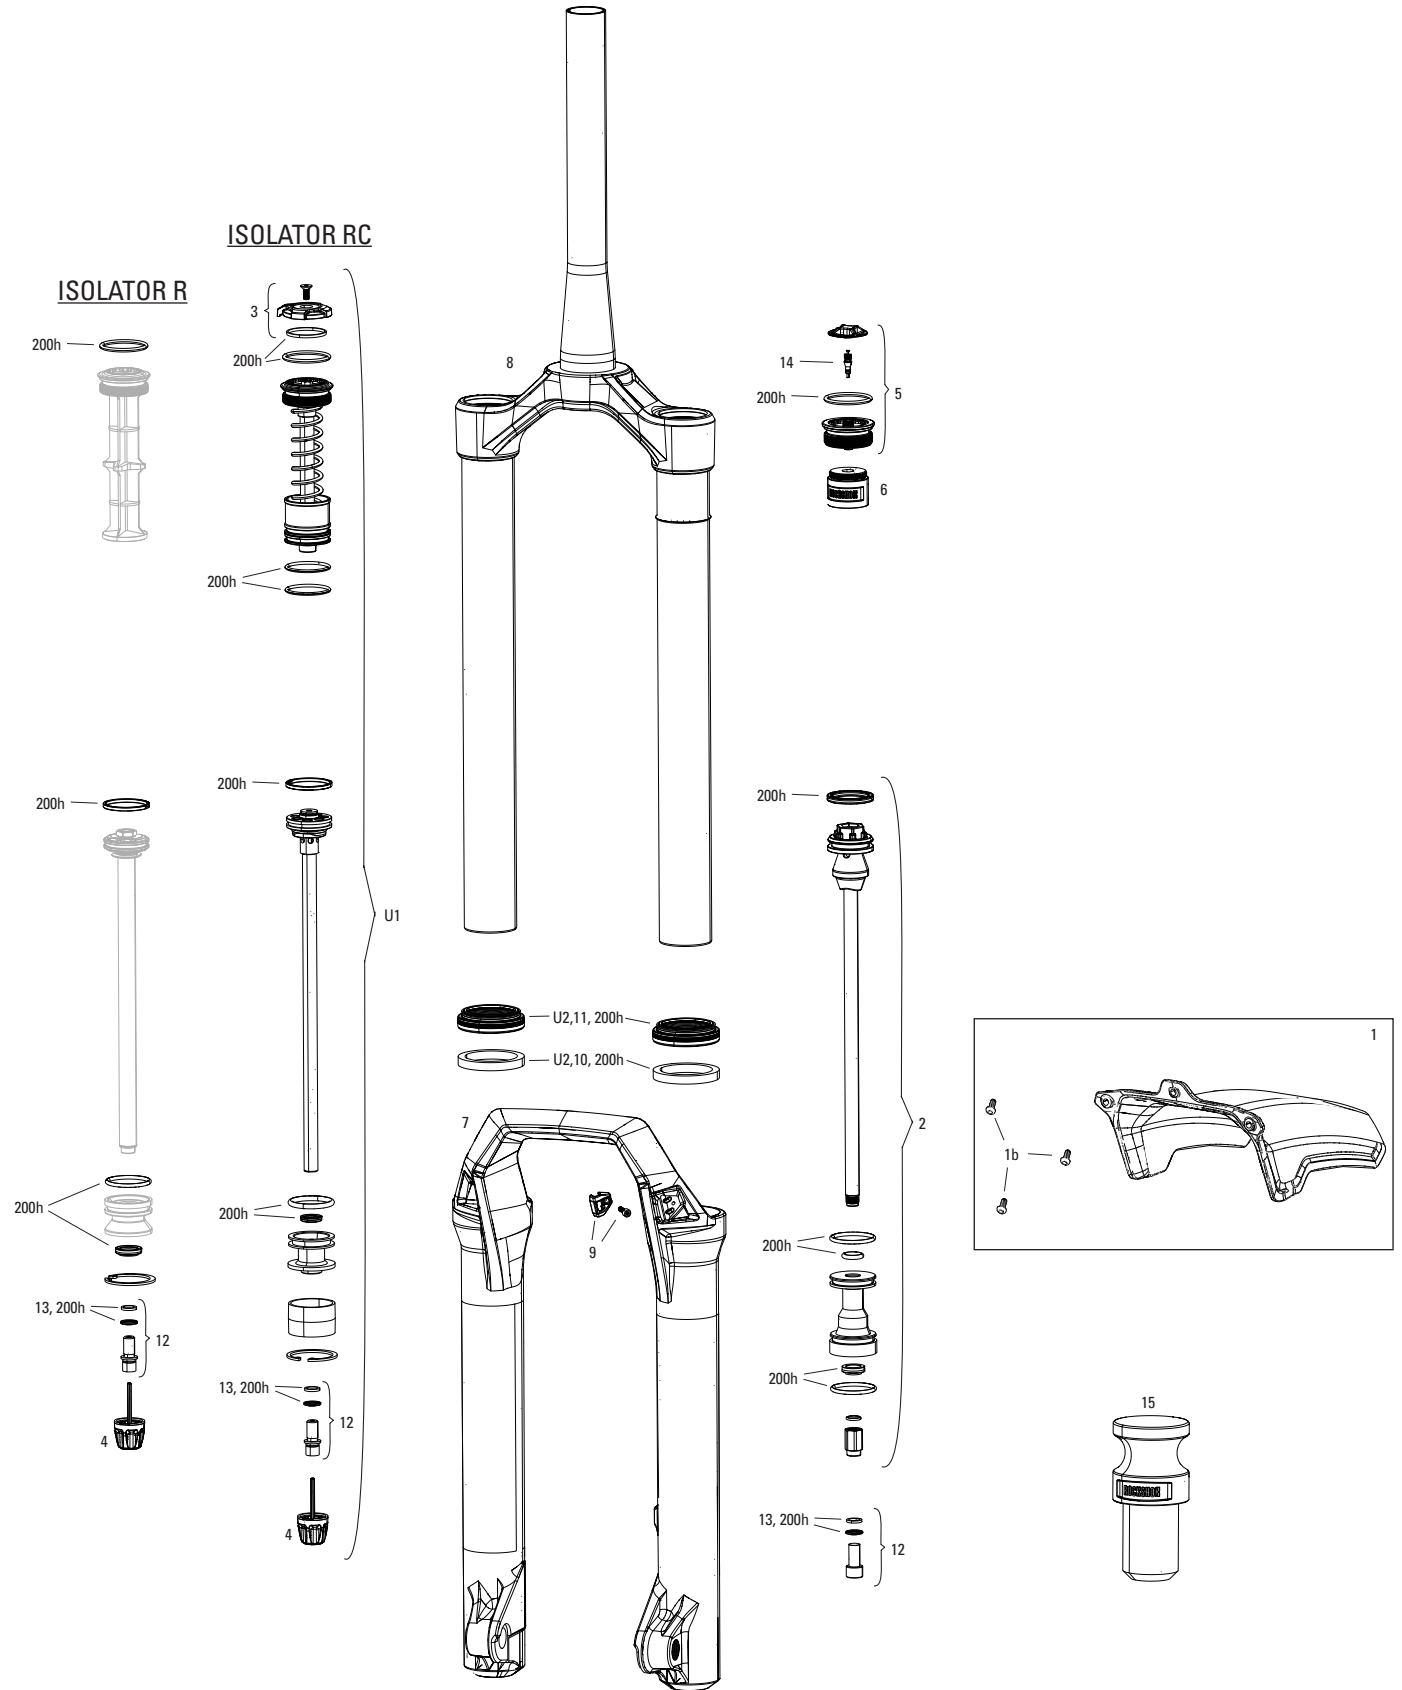

# PIKE DJ A2-A4 (2016-2022)

FS-PIKE-DJ-A2, FS-PIKE-DJ-A3, FS-PIKE-DJ-A4

UPGRADES	
U1	00.4318.045.004 FORK DUST WIPER UPGRADE KIT - 35MM BLACK FLANGELESS ULTRA-LOW FRICTION SKF SEALS (INCLUDES DUST WIPERS, 4MM, 6MM FOAM RINGS-PIKE/LYRIK B1/YARI/REVELATION/BOXXER/DOMAIN/35/SID35MM)
SERVICE KIT	
200h	00.4315.032.619 200 HOUR/1 YEAR SERVICE KIT (INCLUDES DUST SEALS, FOAM RINGS, O-RING SEALS, CHARGER SEALHEAD, SA SEALHEAD) - PIKE/PIKE DJ SOLO AIR A1
200h	11.4018.027.003 FORK SERVICE KIT - FULL SERVICE SOLO AIR (INCLUDES UPGRADED SEALHEAD, SOLO AIR SEALS, DAMPER SEALS & HARDWARE) - PIKE (A1-A2/2014-2016)
LOWER LEG	
1	11.4018.091.028 FORK LOWER LEG - (DECALS INCLUDED, LOW FRICTION SKF WIPER SEALS) 26 15X100 SILVER - PIKE DJ A2-A4 (2016+)
CSU	
2	11.4018.008.494 FORK CSU - SOLO AIR 26 40 OFF-SET ALUMINUM TAPER BLACK (NO GRADIENTS)(.5 THREAD PITCH) -PIKE DJ A2-A4 (2016+)
DAMPER	
4	11.4015.353.030 FORK DAMPER SEALHEAD ASSEMBLY - CHARGER 1, LYRIK RCT3 A1/RC B1, PIKE A1-A2 35MM
5	11.4018.082.004 FORK REBOUND DAMPER KNOB KIT - (INCLUDES ADJUSTER KNOB & BOLT) - CHARGER RC2/RCT2/RCT R - LYRIK, PIKE, BOXXER, ZEB
6	11.4015.547.080 FORK COMPRESSION DAMPER KNOB KIT - CROWN CHARGER RC (INCLUDES KNOB & SCREW) - LYRIK B1/PIKE/PIKE DJ A2-A3 (2017+)
SPRING	
7	11.4018.012.010 FORK SPRING AIR TOP CAP - 35MM (.5MM THREAD PITCH) BOOST™ 15X110 - PIKE A2/LYRIK A1+/YARI A1+/REVELATION A1+(2018+)/PIKE DJ (2016+)
8	11.4018.012.013 FORK SPRING AIR TOP CAP - 35MM (.5MM THREAD PITCH) (INCLUDES TOP CAP & VALVE COVER, BOTTOMLESS TOKEN COMPATIBLE)/PIKE DJ (2016+)
9	11.4018.010.202 FORK SPRING SOLO AIR ASSEMBLY - 100MM (THREAD PITCH 0.5MM) (INCLUDES TOP CAP, AIR PISTON, SHAFT BOLT) - PIKE DJ A2-A4 (2016+)
9	11.4018.010.203 FORK SPRING SOLO AIR ASSEMBLY - 110MM (THREAD PITCH 0.5MM) (INCLUDES TOP CAP, AIR PISTON, SHAFT BOLT) - PIKE DJ A2-A4 (2016+)
9	11.4018.010.204 FORK SPRING SOLO AIR ASSEMBLY - 140MM (THREAD PITCH 0.5MM) (INCLUDES TOP CAP, AIR PISTON, SHAFT BOLT) - PIKE DJ A2-A4 (2016+)
16	11.4018.026.018 FORK SPRING SOLO AIR SHAFT - 100mm-26 - PIKE DJ A2-A4 (2016+)
16	11.4018.026.019 FORK SPRING SOLO AIR SHAFT - 110MM-26 - PIKE DJ A2-A4 (2016+)
12	11.4018.032.000 FORK SPRING BOTTOMLESS TOKENS - 35MM/38MM SOLO AIR/DEBONAIR (QTY 3) - PIKE/BOXXER B1/LYRIK B1/YARI/SID 35MM/ZEB/DOMAIN B1
12	11.4018.032.001 FORK SPRING BOTTOMLESS TOKENS - 35MM/38MM SOLO AIR/DEBONAIR (QTY 10) PIKE/BOXXER B1/LYRIK B1/YARI/SID 35MM/ZEB/DOMAIN B1
11	11.4018.037.000 FORK SPRING SEALHEAD - 35MM SOLO AIR (INCLUDES SEALHEAD BACKUP RING, WAVE WASHER & SEALS) - PIKE A1-A2 (2014-2017)/PIKE DJ A2-A4 (2016+)
SPARES	
13	11.4015.534.010 FORK HOSE CLAMP - PIKE/LYRIK/YARI/SID/REVELATION/BOXXER/XC30/30G/30S/RECON/SEKTOR/BLUTO/REBA/35G/35S
14	11.4018.028.005 FORK FOAM RING KIT - 35MM X 6MM (QTY 20) - PIKE A1-B4/LYRIK A1+/YARI A1+/BOXXER A1-C2/DOMAIN DUAL CROWN A1
15	11.4015.403.090 FORK SHAFT FASTENER KIT - (INCLUDES SHAFT BOLTS & CRUSH WASHERS) - REVELATION RC A1+/YARI CHRC A1+, LYRIK/PIKE/PIKE DJ/BOXXER/ZEB CHARGER A1+
bulk	11.4015.259.000 FORK CRUSH WASHERS - 8MM (QTY 50)
bulk	11.4018.028.014 FORK DUST WIPER KIT - 35MM BLACK LOW FRICTION SKF (INCLUDES FLANGELESS DUST WIPERS) (QTY 20) - PIKE/LYRIK B1/YARI/BOXXER/DOMAIN/REVELATION 35MM/35G
bulk	11.4018.028.005 FORK FOAM RING KIT - 35MM X 6MM (QTY 20) - PIKE A1-B4/LYRIK A1+/YARI A1+/BOXXER A1-C2/DOMAIN DUAL CROWN A1
ns	11.4308.327.002 AIR VALVE KIT - SCHRADER CORE (QTY 2) - FORKS/SHOCKS/REVERB
ns	00.4318.005.001 AXLE MAXLE ULTIMATE FRONT, 15X100, LENGTH 146.5MM, THREAD LENGTH 9MM, THREAD PITCH M15X1.50 - PIKE, RS1, LYRIK B1, YARI, SID, SID SL, SID 35MM
ns	11.4118.107.000 SCHRADER AIR CAP - (INCLUDES CAP AND O-RING) - ROCKSHOX UNIVERSAL AIR CAP FOR FORKS AND SHOCKS
TOOLS/GREASE/FLUIDS	
ns	00.4318.032.000 FORK LOWER LEG DUST SEAL INSTALLATION TOOL 35MM (FOR FLANGELESS AND FLANGED DUST SEALS)
ns	00.4315.023.010 HIGH-PRESSURE FORK/SHOCK PUMP (300 PSI MAX) ROCKSHOX
ns	00.4315.023.040 HIGH-PRESSURE FORK/SHOCK PUMP (300 PSI MAX) ROCKSHOX DIGITALGAUGE
ns	00.4315.022.010 REAR SHOCK SCHRADER VALVE REMOVAL TOOL ROCKSHOX
ns	11.4318.016.000 MAXIMA PLUSH DYNAMIC SUSPENSION LUBE LIGHT, 120ML BOTTLE (REPLACES 0W-30) - PIKE/REVELATION/LYRIK/YARI/BOXXER/ZEB/DOMAIN/REVERB XPLR/SHOCK AIR CANS
ns	11.4318.016.001 MAXIMA PLUSH DYNAMIC SUSPENSION LUBE LIGHT, 1 LITER BOTTLE (REPLACES 0W-30) - PIKE/REVELATION/LYRIK/YARI/BOXXER/ZEB/DOMAIN/REVERB XPLR/SHOCK AIR CANS
ns	11.4318.016.002 MAXIMA PLUSH DYNAMIC SUSPENSION LUBE HEAVY, 120ML BOTTLE - SID/SIDSL/RUDY/PIKE/LYRIK/ZEB - LOWER LEGS/AIR SPRINGS
ns	11.4318.016.003 MAXIMA PLUSH DYNAMIC SUSPENSION LUBE HEAVY, 1 LITER BOTTLE - SID/SIDSL/RUDY/PIKE/LYRIK/ZEB - LOWER LEGS/AIR SPRINGS
ns	11.4115.094.030 MAXIMA SUSPENSION OIL PLUSH, 3WT 1 LITER BOTTLE - REAR SHOCK/CHARGER DAMPER
ns	00.4318.007.000 ROCKSHOX CHARGER DAMPER STANDARD BLEED KIT (INCLUDES SYRINGE, CHARGER1 FITTING, STANDARD FITTING, SUSPENSION OIL 3W) - CHARGER/RACEDAY DAMPERS
ns	00.4318.008.000 GREASE SRAM BUTTER 20ML SYRINGE, FRICTION REDUCING GREASE BYSLICKOLEUM - DOUBLE TIME HUB PAWLS, FORKS & REVERB SERVICE
ns	00.4318.008.001 GREASE SRAM BUTTER 10Z CONTAINER, FRICTION REDUCING GREASE BY SLICKOLEUM - DOUBLE TIME HUB PAWLS, FORKS & REVERB SERVICE
ns	00.4318.008.003 GREASE SRAM BUTTER 500ML CONTAINER, FRICTION REDUCING GREASE BY SLICKOLEUM - RECOMMENDED FOR SRAM DOUBLE TIME HUBS & WHEELS, ROCKSHOX FORKS AND REVERB SERVICE