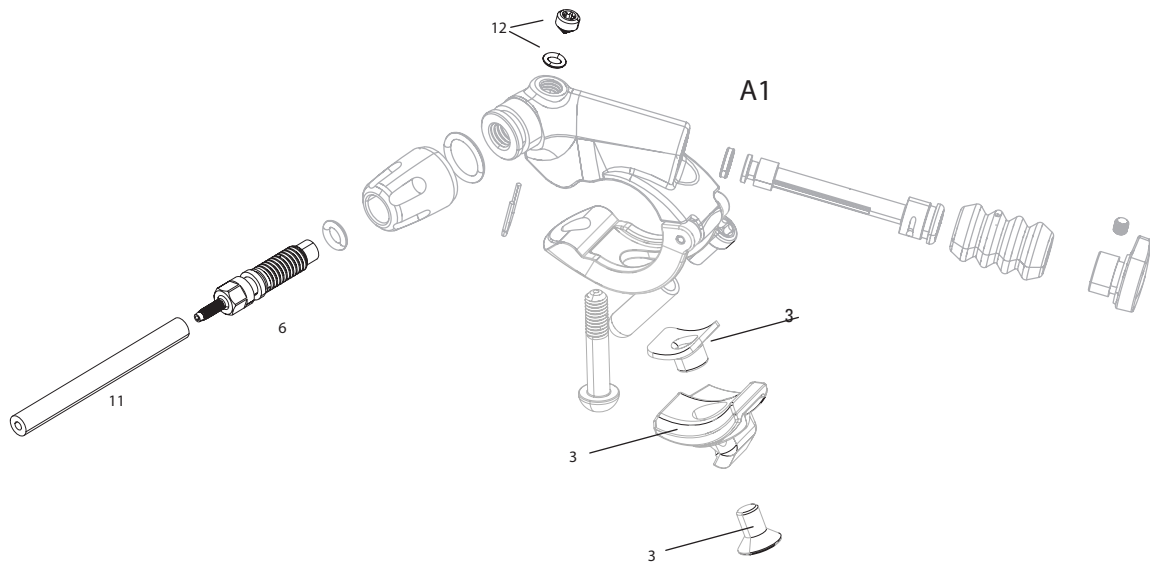

REVERB/REVERB STEALTH REMOTE A1-A2 (2011-2016)

RM-RVB-A1, RM-RVB-A2

Note:

1. A1 - Remote silver adjuster knob - compatible with A1 Reverb only (2011-2013)
2. A2 - Remote black adjuster knob - compatible with A2 & B1 Reverb only (2013-2016)
3. A1 - specific parts not compatible with A2

REVERB / REVERB STEALTH REMOTE A1-A2 (2011-2016)

RM-RVB-A1, RM-RVB-A2

REMOTE A2	
2	11.6815.026.050 REMOTE - REVERB (LEFT ABOVE/RIGHT BELOW) MMX (INCLUDES REMOTE, MMX CLAMP, DISCRETE PUCK, 2000MM HOSE, BARB, NEW STRAIN RELIEF) - REVERB A2
2	11.6815.026.060 REMOTE - REVERB (RIGHT ABOVE/LEFT BELOW) MMX (INCLUDES REMOTE, MMX CLAMP, DISCRETE PUCK, 2000MM HOSE, BARB, NEW STRAIN RELIEF) - REVERB A2
MATCHMAKER CLAMP	
3	11.5315.049.010 DISC BRAKE LEVER CLAMP SHIFTER MOUNTING BRACKET - (MMX) LEFT -GUIDE ULT/RSC/RS/RE/R,LEVEL ULT/TLM/TL, CODE RSC/R, DB5 ELIXIR 9/7/CR MAG/X0/ XX, QTY 1
3	11.5315.049.020 DISC BRAKE LEVER CLAMP SHIFTER MOUNTING BRACKET - (MMX) RIGHT -GUIDE ULT/RSC/RS/RE/R,LEVEL ULT/TLM/TL, CODE RSC/R, DB5 ELIXIR 9/7/CR MAG/X0/ XX, QTY 1
4	11.6818.001.000 REMOTE DISCRETE PUCK - HYDRAULIC REMOTE (SPACER) FOR XLOC REMOTES QTY2
BARBS	
5	11.6815.022.010 SEATPOST HOSE BARB - REVERB POST (QTY 1) - REVERB
5	11.6815.022.020 SEATPOST HOSE BARB - REVERB POST (QTY 10) - REVERB
6	11.6815.022.030 REMOTE HOSE BARB - REVERB REMOTE (QTY 1) - REVERB
6	11.6815.022.040 REMOTE HOSE BARB - REVERB REMOTE (QTY 10) - REVERB
TOOLS	
7	00.6815.066.030 SEATPOST BARB CONNECTOR - REVERB STEALTH
8	00.6815.066.020 SEATPOST BLEED TOOL - REVERB
9	00.6815.066.010 SEATPOST OIL HEIGHT TOOL - REVERB
10	00.6818.043.000 SEATPOST IFP HEIGHT TOOL (210MM LENGTH) - REVERB AXS/REVERB A1-B1/REVERB STEALTH A2-C1
11	11.6815.025.010 SEATPOST HYDRAULIC HOSE - (2000MM) KIT (INCLUDES NEW HOSE, NEW STRAIN RELIEF, NEW BARB) - REVERB A1-B1
12	11.6818.055.000 SEATPOST BLEED SCREW - REVERB STEALTH & REVERB REMOTE (INCLUDES BLEED SCREWS & O-RINGS) (QTY 10) REVERB REMOTE A1-A2, REVERB STEALTH A1-C1 (2011-2020)