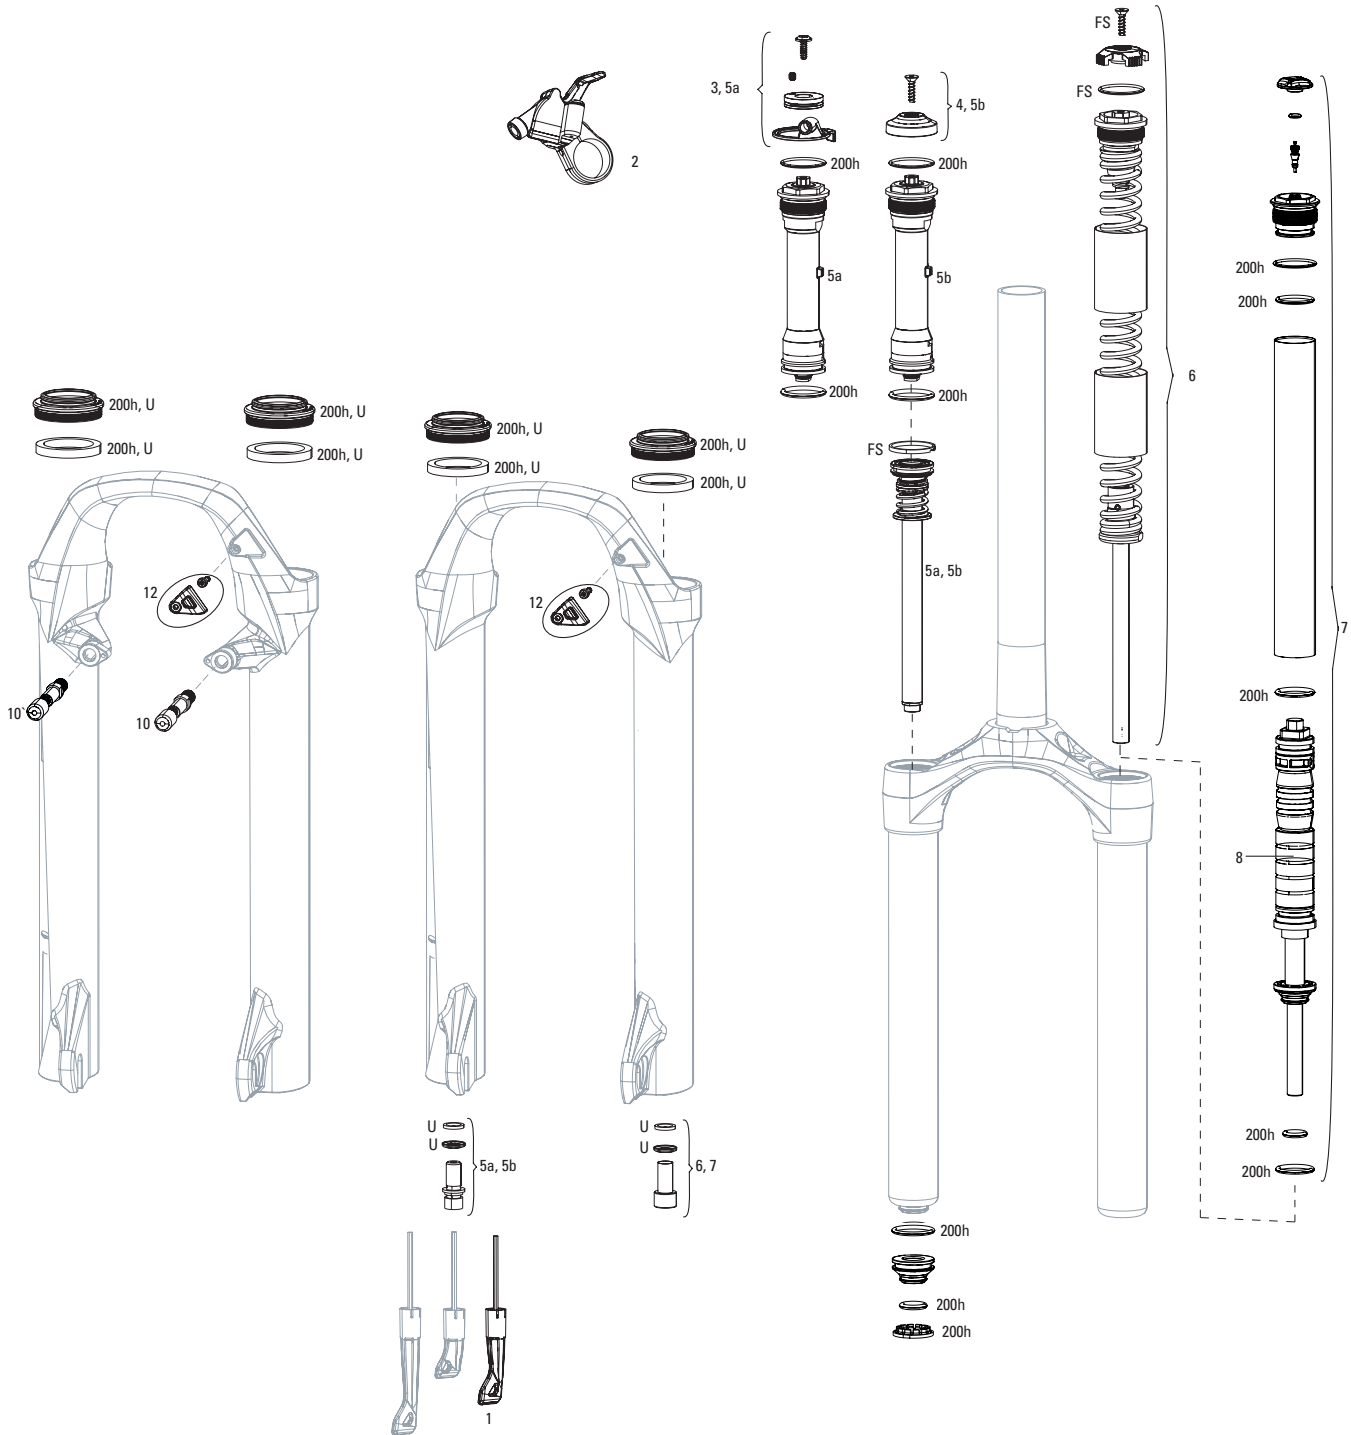

30 SILVER A1-A2 (2016)
FS-30S-TK-A1, FS-30S-TK-A2

1. **Note:**
1. 200H service kits include replaceable o-rings, glide rings, crush washers, crush washer retainers and wiper seals.
  2. Decal page can be found in back of the catalog.
  3. A3 Spring Internals and Damper Internals (.8mm thread pitch) are not compatible with A1-A2 30 Silver (1.0mm thread pitch)