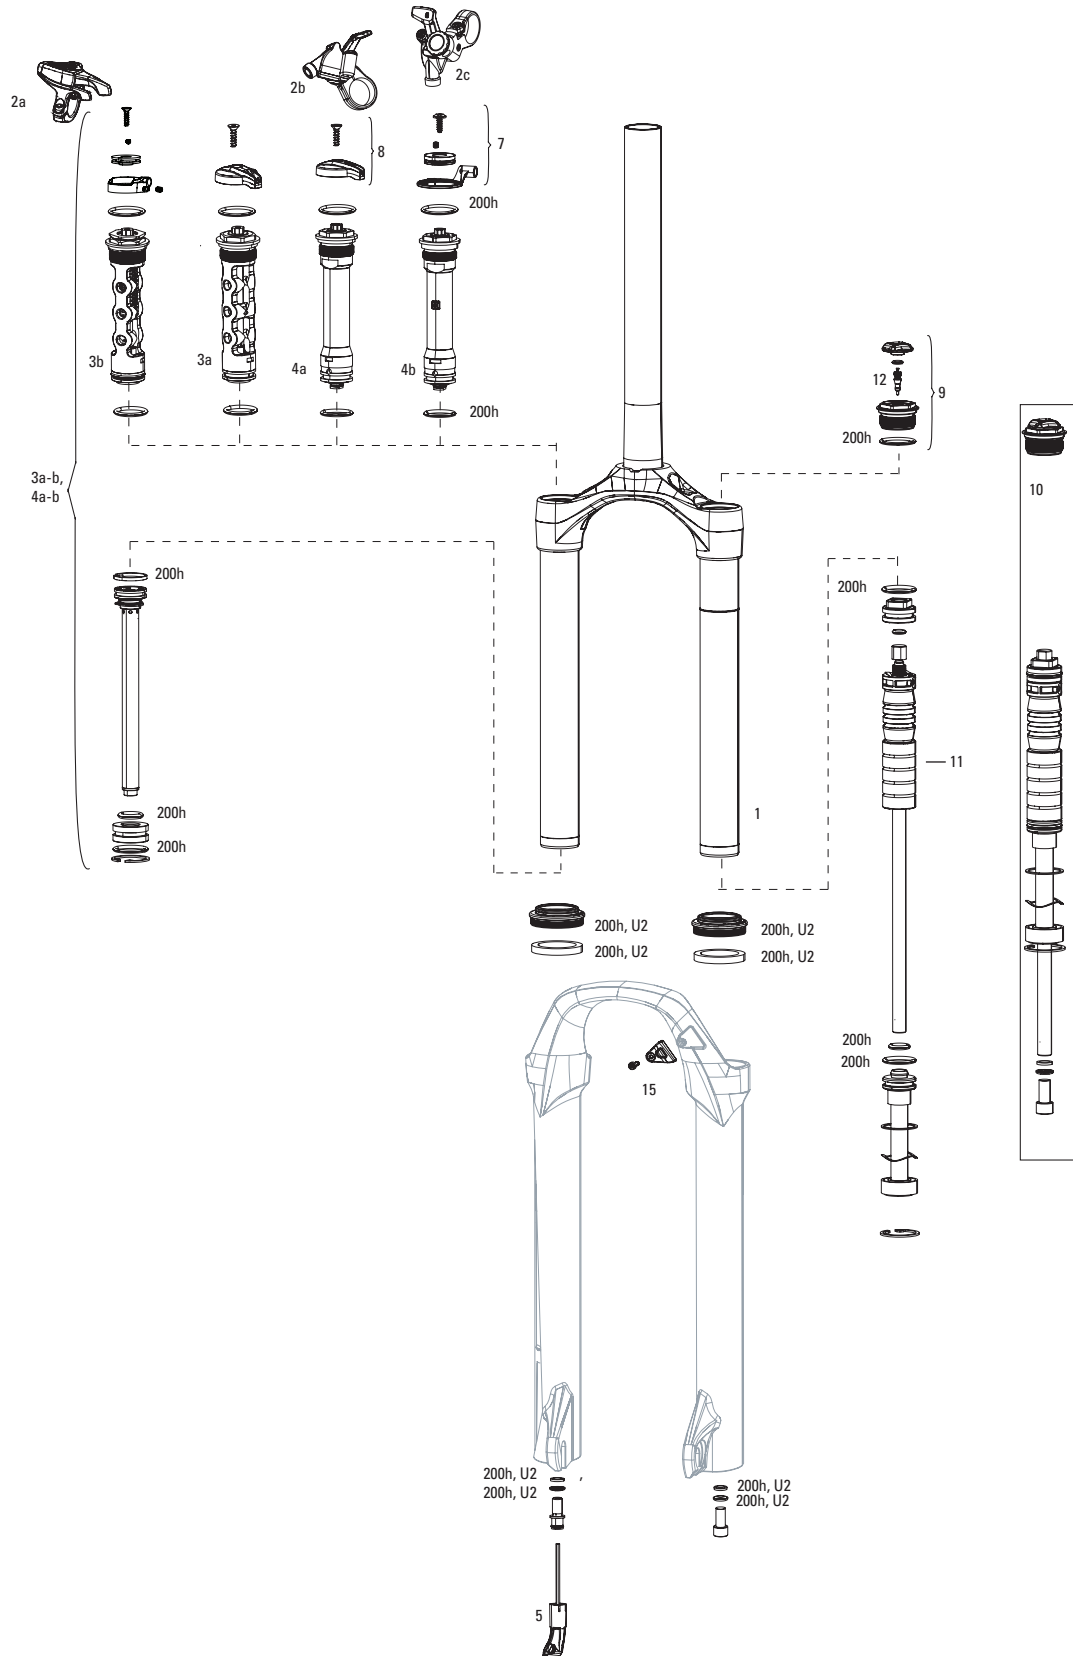

30 GOLD TK/RL A1-A2 (2016-2020)

FS-30G-TK-A1, FS-30G-RL-A1, FS-30G-RL-A2

Note:

1. 200H service kits include replaceable o-rings, glide rings, crush washers, crush washer retainers and wiper seals.
2. Decal and Maxle pages can be found in back of the catalog.

30 GOLD TK/RL A1-A2 (2016-2020)

FS-30G-TK-A1, FS-30G-RL-A1, FS-30G-RL-A2