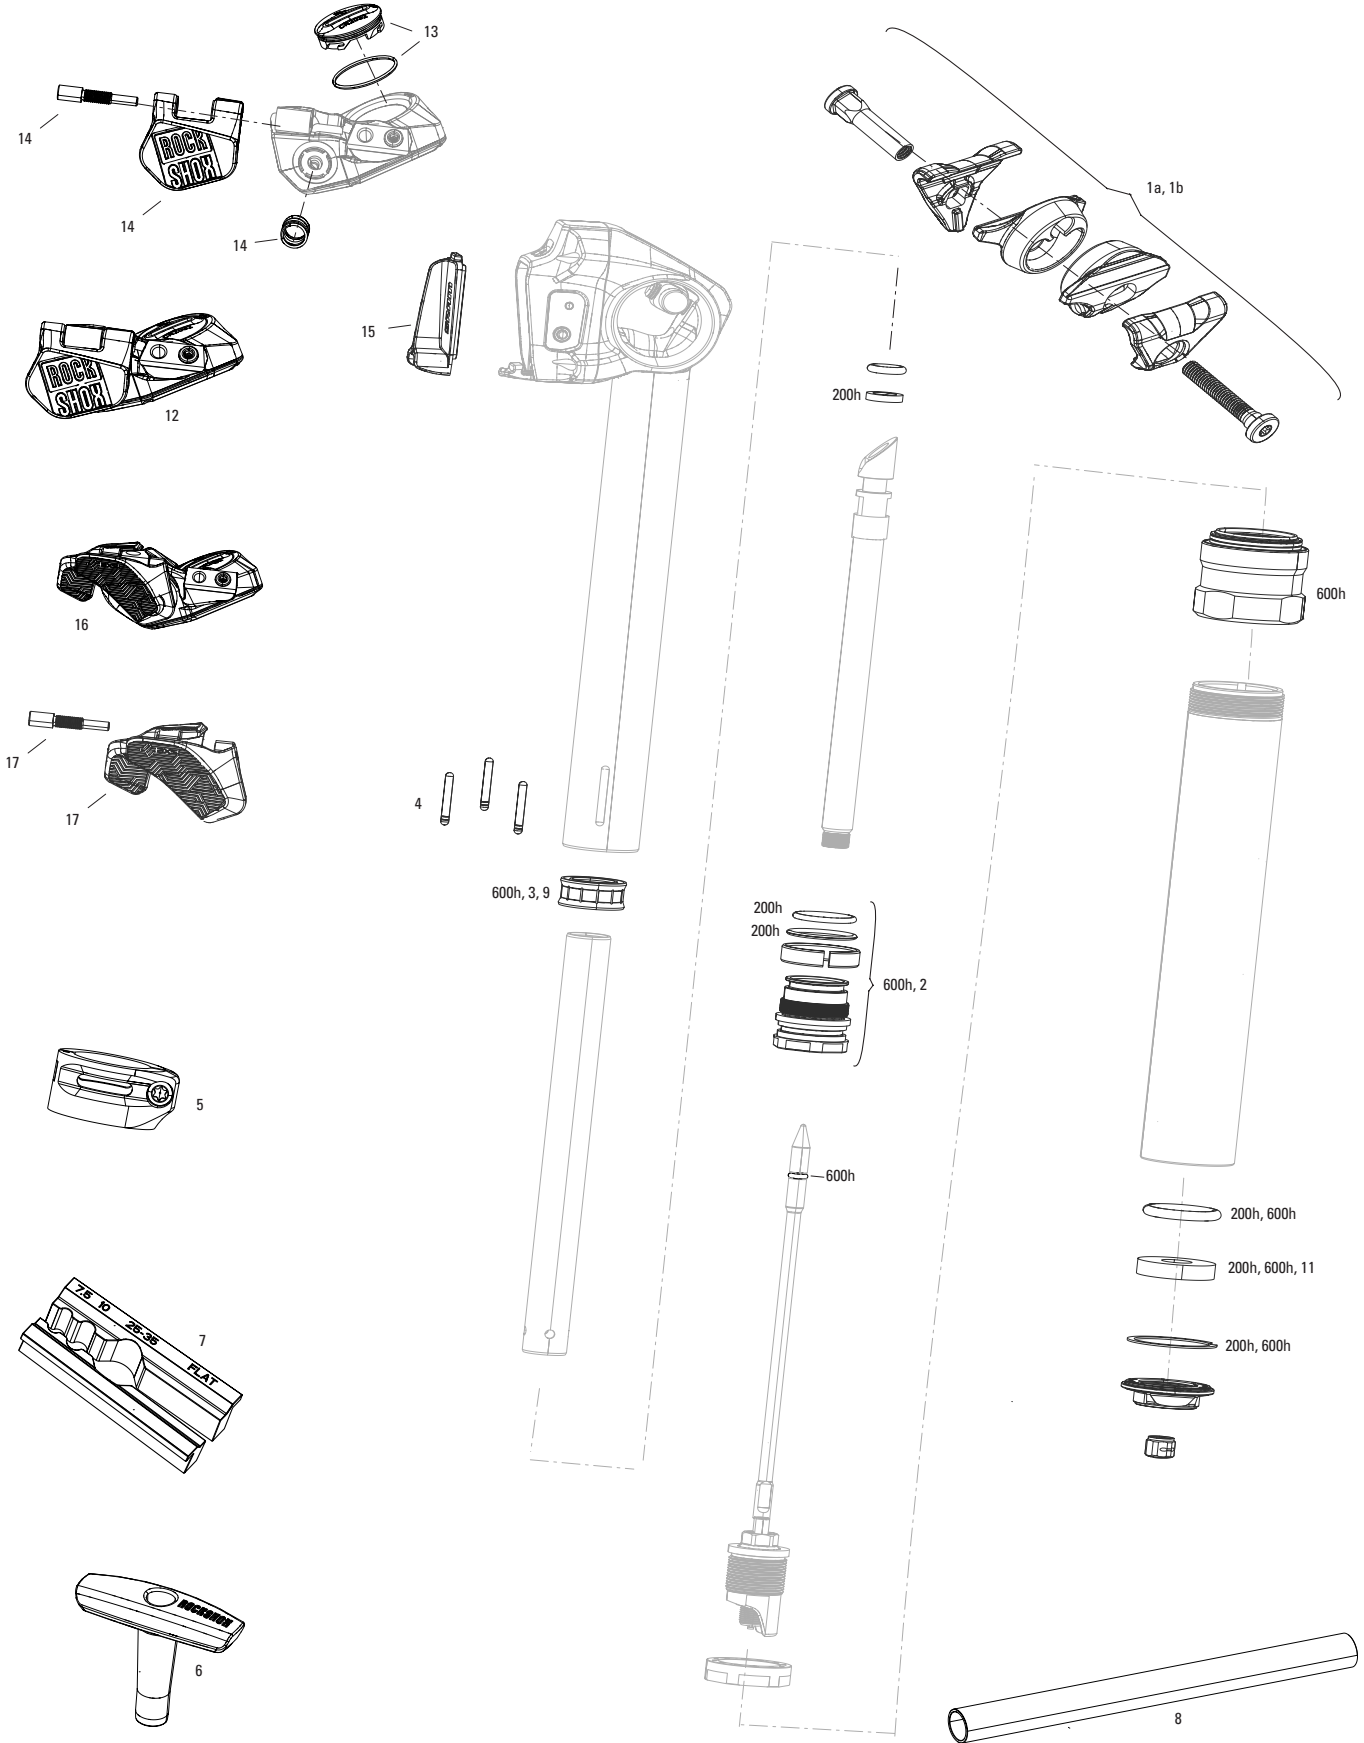

REVERB AXS A1 (2020+)

SP-RVB-AXS-A1

Note:
1. Reverb AXS uses Serene Fluid

REVERB AXS A1 (2020+)

SP-RVB-AXS-A1

SERVICE

200h	11.6818.051.008	SEATPOST SERVICE KIT - 200 HOUR/1 YEAR SERVICE (INCLUDES FOAM RING, INNER SEALHEAD BUSHING, & O-RINGS) - REVERB AXS
600h	11.6818.051.001	SEATPOST SERVICE KIT - 600 HOUR/3 YEAR SERVICE (INCLUDES IFP, SEALHEAD ASSEMBLY, AND TOPCAP ASSEMBLY; REQUIRES OIL HEIGHT TOOL & IFP HEIGHT TOOL) REVERB AXS

SPARES

1a	11.6818.054.000	SEATPOST POST CLAMP KIT - (INCLUDES CLAMP, NUTS & BOLTS) - REVERB AXS A1 (2020)/AXS XPLR A1 (2022)
1b	11.6818.054.002	SEATPOST POST CLAMP KIT - FITS 10MM OVAL SADDLE RAILS (INCLUDES CLAMP, NUTS & BOLTS) - REVERB AXS A1 (2020)/AXS XPLR A1 (2022)
2	11.6818.033.000	SEATPOST INNER SEALHEAD - (CONTAINS SEALHEAD WITH BUSHINGS, O-RINGS, WIPER SEAL, RETAINING RING) - REVERB STEALTH B1(2017), REVERB AXS (2020+)
3	11.6818.053.000	SEATPOST IFP - GREY (INTERNAL FLOATING PISTON (QTY 1) - REVERB/REVERB STEALTH A1-C1, REVERB AXS A1
4	11.6818.035.000	SEATPOST BRASS KEYS - SIZE 0 (QTY 12) - REVERB/REVERB STEALTH A1- C1, REVERB AXS (2020+)
4	11.6818.035.001	SEATPOST BRASS KEYS - SIZE 3 (QTY 12) - REVERB/REVERB STEALTH A1- C1, REVERB AXS (2020+)
4	11.6818.035.002	SEATPOST BRASS KEYS - SIZE 4 (QTY 12) - REVERB/REVERB STEALTH A1- C1, REVERB AXS (2020+)
4	11.6818.035.003	SEATPOST BRASS KEYS - SIZE 5 (QTY 12) - REVERB/REVERB STEALTH A1- C1, REVERB AXS (2020+)
4	11.6818.035.004	SEATPOST BRASS KEYS - SIZE 6 (QTY 12) - REVERB/REVERB STEALTH A1- C1, REVERB AXS (2020+)
4	11.6818.037.000	SEATPOST BRASS KEYS - SIZE 0 (QTY 3) - REVERB/REVERB STEALTH A1- C1, REVERB AXS (2020+)
4	11.6818.037.001	SEATPOST BRASS KEYS - SIZE 3 (QTY 3) - REVERB/REVERB STEALTH A1- C1, REVERB AXS (2020+)
4	11.6818.037.002	SEATPOST BRASS KEYS - SIZE 4 (QTY 3) - REVERB/REVERB STEALTH A1- C1, REVERB AXS (2020+)
4	11.6818.037.003	SEATPOST BRASS KEYS - SIZE 5 (QTY 3) - REVERB/REVERB STEALTH A1- C1, REVERB AXS (2020+)
4	11.6818.037.004	SEATPOST BRASS KEYS - SIZE 6 (QTY 3) - REVERB/REVERB STEALTH A1- C1, REVERB AXS (2020+)
5	00.6818.006.000	REVERB ENDURO HEIGHT COLLAR SILVER

TOOLS/GREASE/FLUIDS

ns	00.4318.008.002	GREASE ROCKSHOX DYNAMIC SEAL GREASE (PTFE) 1OZ - RECOMMENDED FOR SERVICING REAR SHOCKS & FORKS
ns	00.4318.008.004	GREASE ROCKSHOX DYNAMIC SEAL GREASE 500ML - RECOMMENDED FOR SERVICING REAR SHOCKS & FORKS
ns	11.4115.094.050	MAXIMA SEAT POST FLUID SERENE, 16 OZ BOTTLE (REVERB POST ONLY, NOT FOR USE IN REMOTE) - REVERB POST C1/AXS
ns	00.4315.023.010	HIGH-PRESSURE FORK/SHOCK PUMP (300 PSI MAX) ROCKSHOX
ns	00.4315.022.010	REAR SHOCK SCHRADER VALVE REMOVAL TOOL ROCKSHOX
6	00.6818.044.000	SEATPOST VENT VALVE TOOL - REVERB AXS/REVERB C1
7	00.6818.045.000	SEATPOST VISE BLOCKS - 7.5MM,10MM, 25-35MM (USED FOR REVERB SERVICE) - REVERB AXS/REVERB A1-B1/REVERB STEALTH A2-C1
8	00.6818.043.000	SEATPOST IFP HEIGHT TOOL (210MM LENGTH) - REVERB AXS/REVERB A1-B1/REVERB STEALTH A2-C1
ns	00.4318.012.013	ROCKSHOX GLASS FIBER REINFORCED NYLON NON-SCRATCH O-RING PICK TOOLS (QTY 5, FOR USE ON SUSPENSION PRODUCTS)

TACKLEBOX AND BULK SPARES

9	11.6818.053.001	SEATPOST IFP - GREY (INTERNAL FLOATING PISTON (QTY 10) - REVERB/REVERB STEALTH A1-C1, REVERB AXS A1

REMOTE