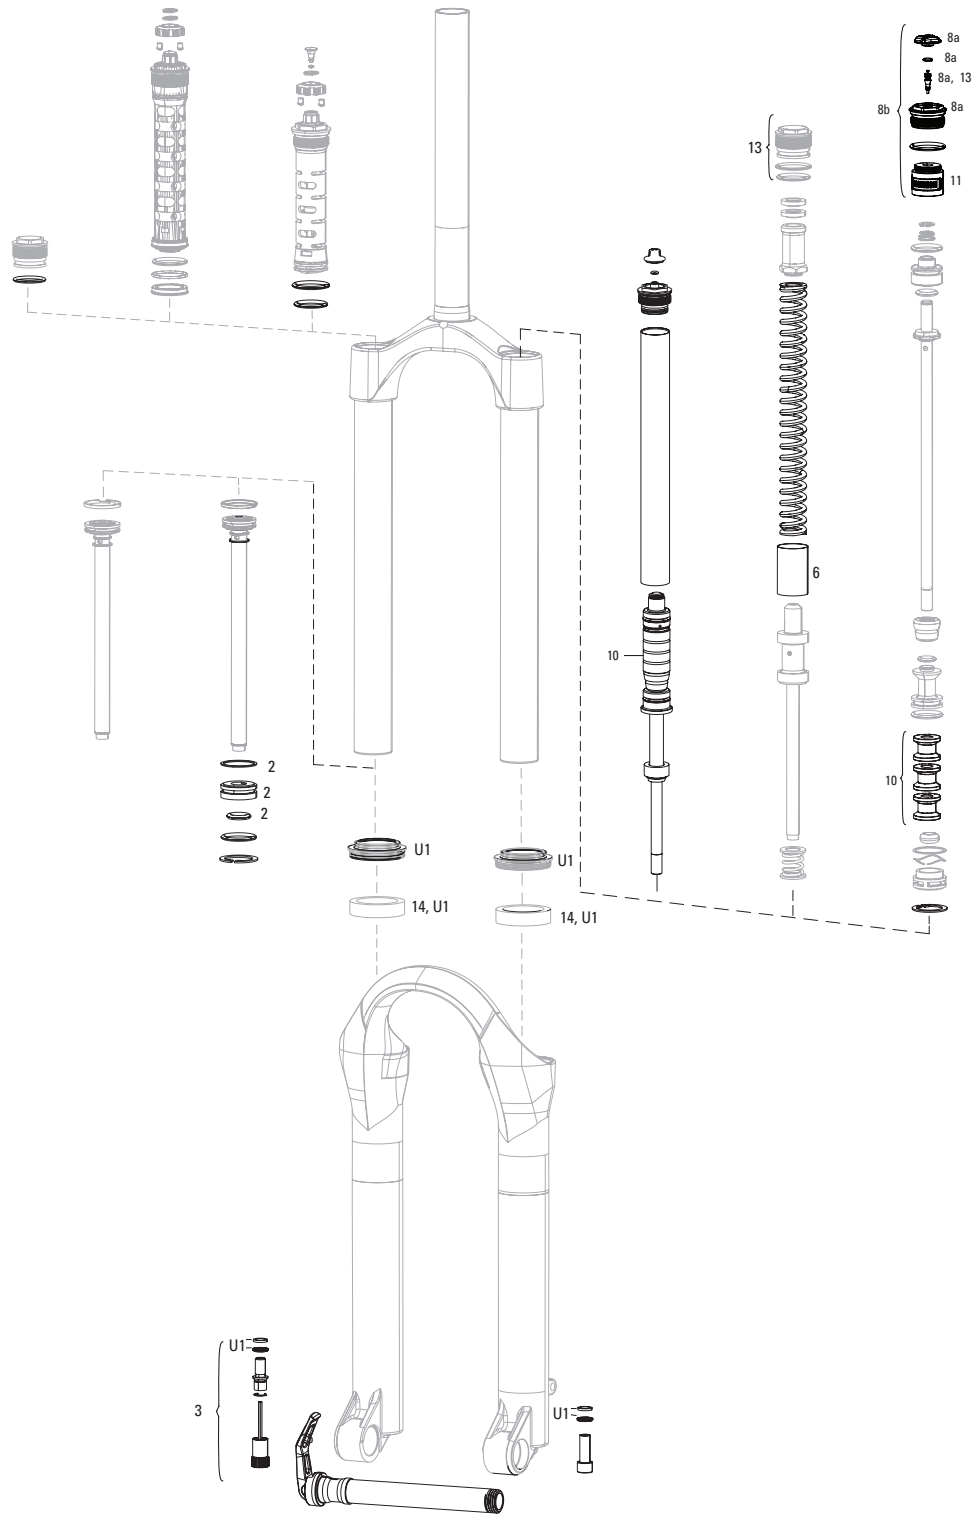

ARGYLE A1-A2 (2007-2017)

Note:

1. Full service kits include replaceable o-rings, glide rings, retaining rings, crush washers, crush washer retainers and shaft bolts/nuts. All air service kits include replacement schrader valve cores. Not all service parts are pictured. All basic service kits include the following replaceable wear items: o-rings, glide rings, dust seals, and foam rings..
2. Please note top cap, compression damper and air spring kit requirements for steel and aluminum upper tubes.
3. A complete decal and Maxle overview can be found in back of the catalog.