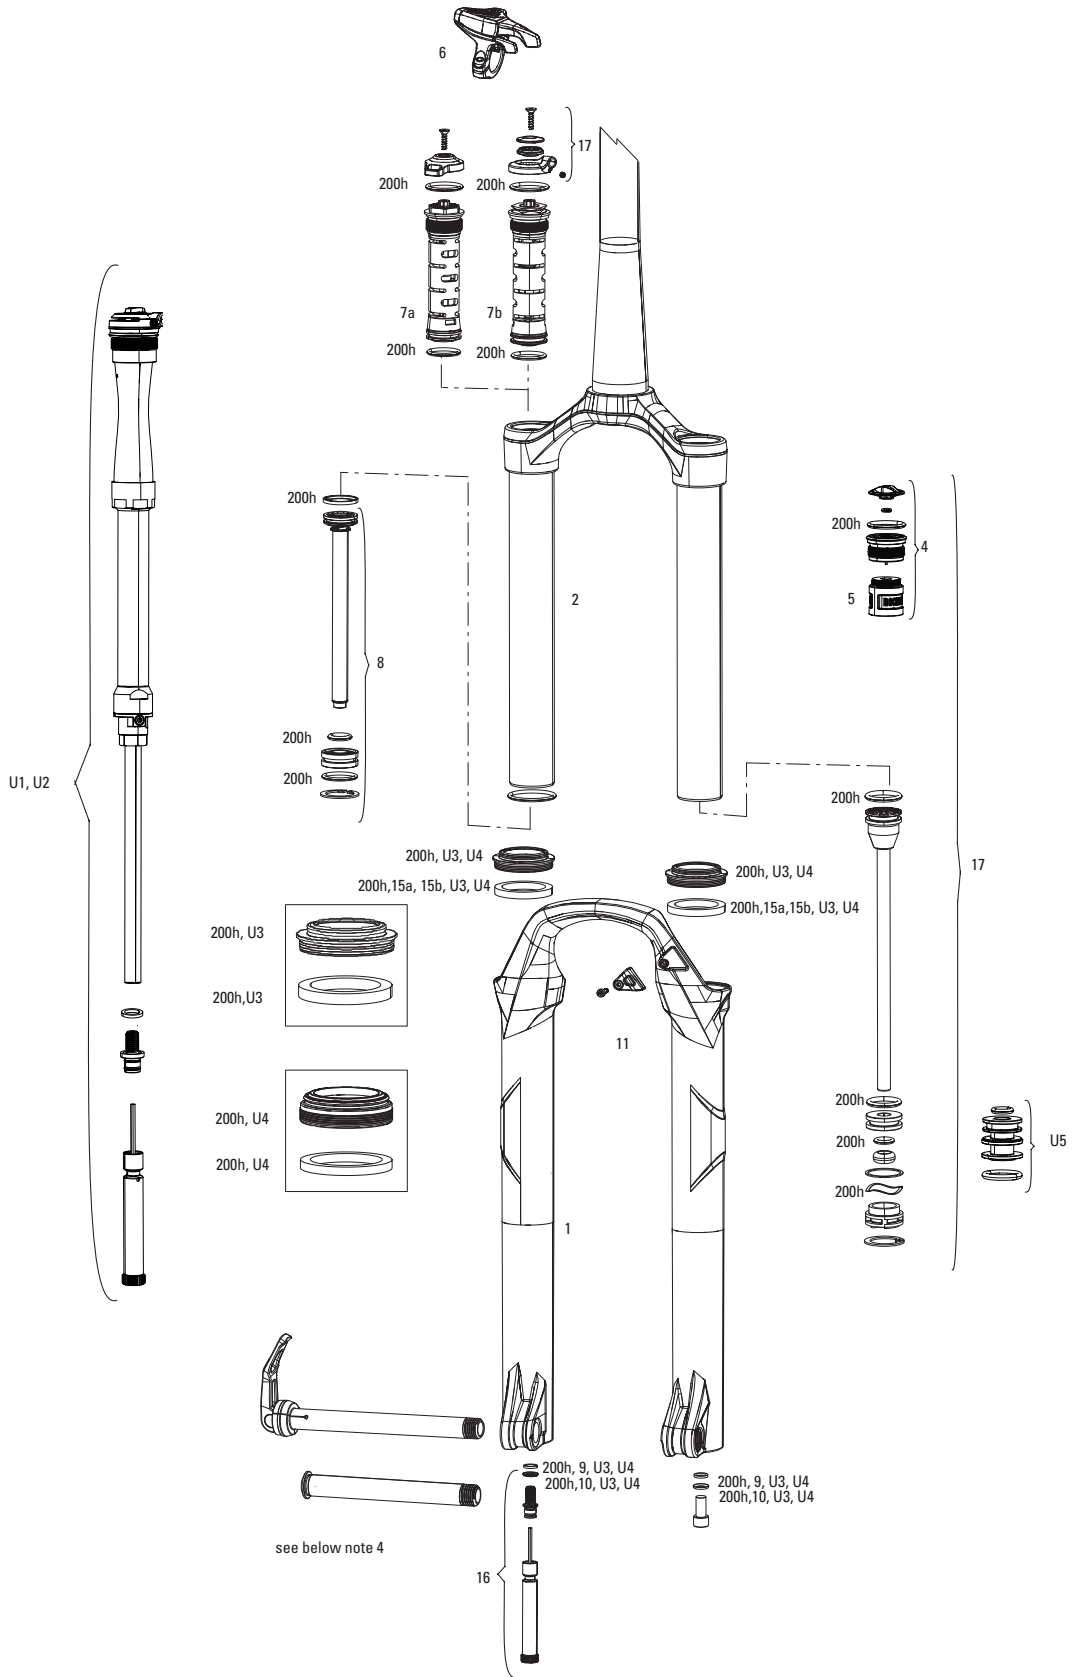

REBA 120mm A7-A9 (2018+)
FS-REBA-RL-A7, FS-REBA-RL-A8, FS-REBA-RL-A9

1. **Note:**
1. Convert from Crown Adjust to Cable Remote Adjust: complete damper upgrade kit
  2. Solo Air internals require Solo Air CSU; Solo Air internals are not compatible with Dual Air CSU. Dual Air internals require Dual Air CSU; Dual Air internals are not compatible with Solo Air CSU.
  3. REBA chassis and internals may be travel-specific. See part kit descriptions for identification.
  4. Decal and Maxle pages can be found in back of the catalog.
  5. SID B1 / Reba A7 120mm max travel has 80mm to 120mm gradients
  6. Specialized and Trek variants for Reba 120mm, 42OS may require Revelation Lower Leg spares