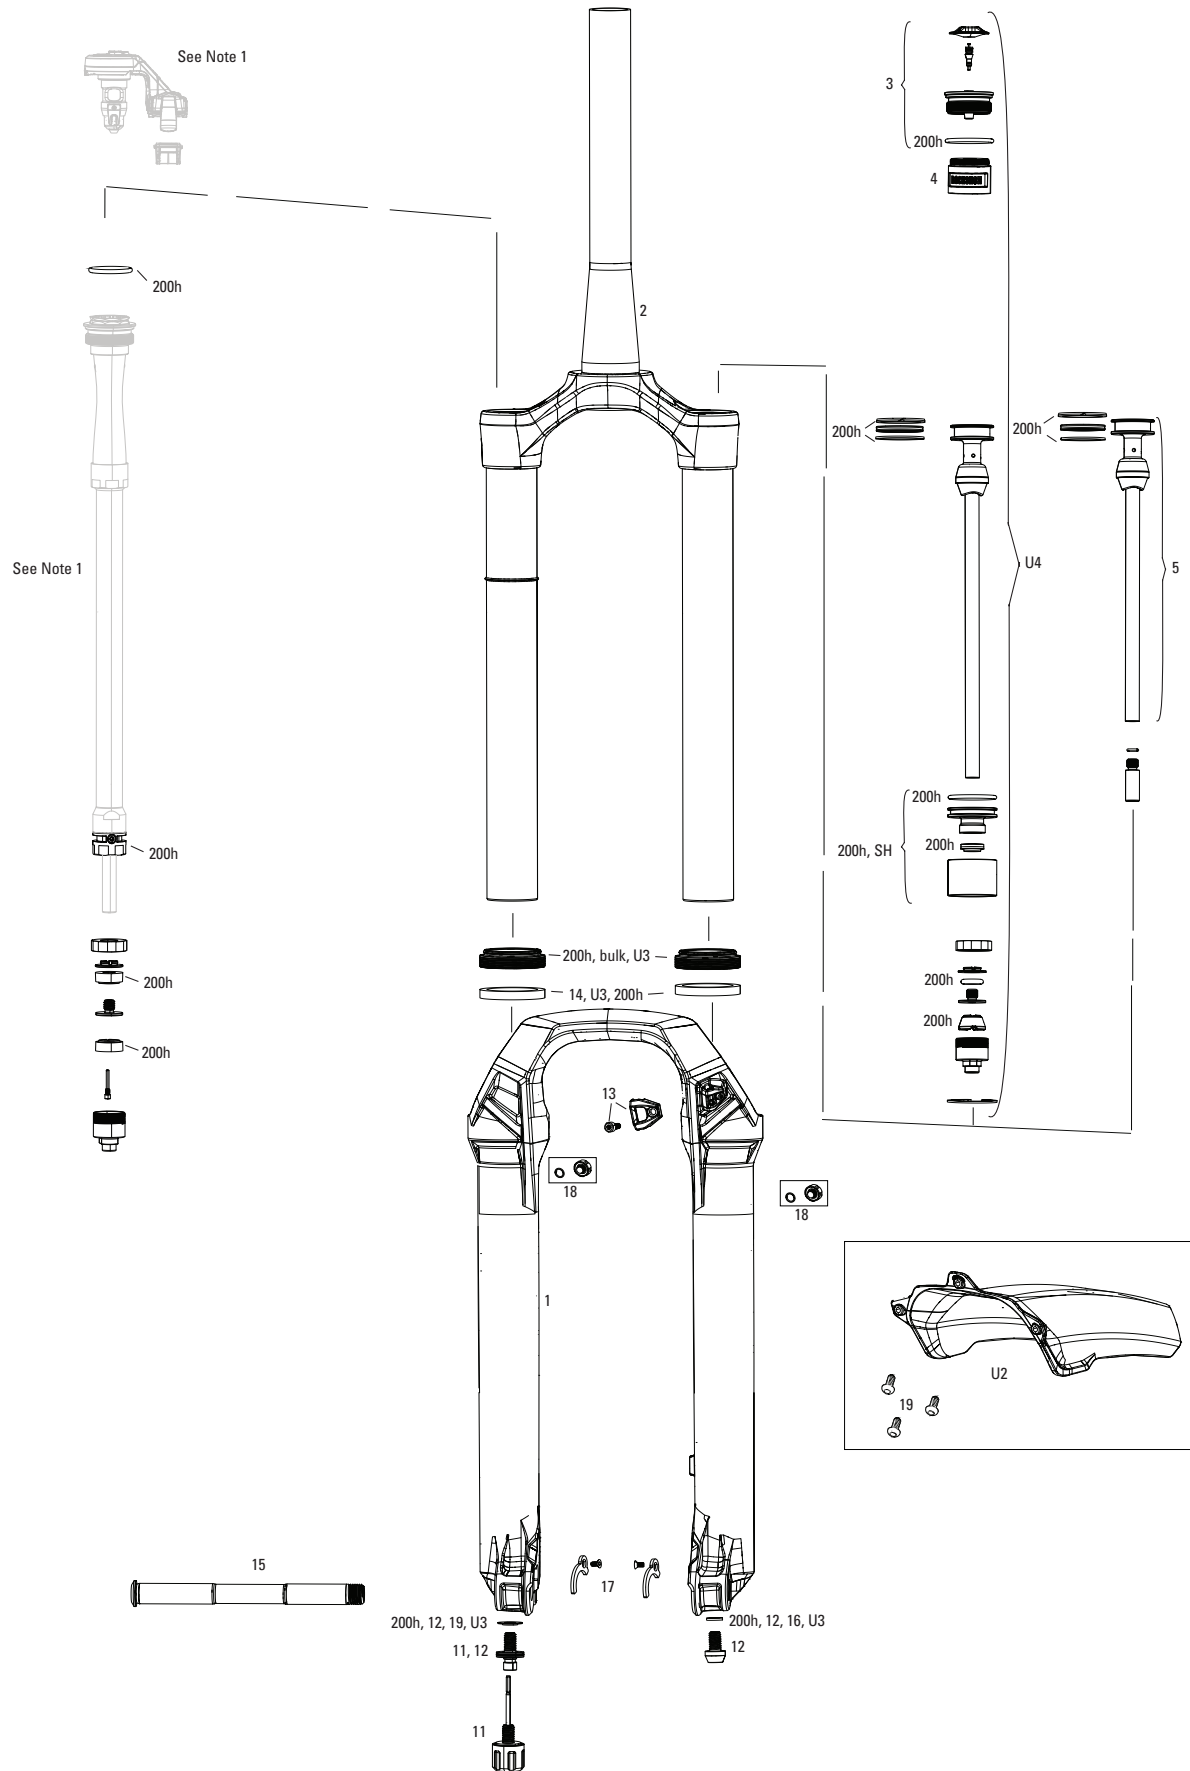

UPGRADE	
U1	00.4020.170.000 DAMPER UPGRADE KIT - CHARGER2.1 RC2 CROWN HIGH SPEED, LOW SPEED COMPRESSION (INCLUDES COMPLETE RIGHT SIDE INTERNALS) - LYRIK(2016-2022)/YARI (A1+/2016+//PIKE 29+(A2-B1/2017-2019)
U1	00.4020.170.001 DAMPER UPGRADE KIT - CHARGER2.1 RCT3 CROWN (INCLUDES COMPLETE RIGHT SIDE INTERNALS) - LYRIK(2016-2022)/YARI (A1+/2016+//PIKE 29+(A2-B1/2017-2019)
U2	00.4018.783.020 DAMPER UPGRADE KIT - CHARGER2 RCT REMOTE (INCLUDES COMPLETE RIGHT SIDE INTERNALS & ONELOC REMOTE) - LYRIK/YARI (A1+/2016-2022//PIKE 29+(A2-B1/2017-2019)
U3	00.4318.045.004 FORK DUST WIPER UPGRADE KIT - 35MM BLACK FLANGELESS ULTRA-LOW FRICTION SKF SEALS (INCLUDES DUST WIPERS, 4MM, 6MM FOAM RINGS-PIKE/LYRIK B1/YARI/REVELATION/BOXXER/DOMAIN/35/SID35MM
U4	00.4020.573.000 SEAL HEAD UPGRADE KIT - DEBONAIR C1 35MM SEAL HEAD (INCLUDES SEAL HEAD, PISTON QUADRING, SPECIFIC NUT)-LYRIKRC C2,RCT3 C1(2019-2022)/YARI B1+/PIKE B2(2019-2022/REVELATIONA2+(2019+)
U5	00.4020.572.000 AIR SPRING UPGRADE KIT - DEBONAIR C1 180MM (INCLUDES DEBONAIRASSEMBLY, SEAL HEAD) - PIKE 29+ B1/LYRIK A1-C3 (2016-2022)/YARI A1+ (2016+)
U5	00.4020.572.001 AIR SPRING UPGRADE KIT - DEBONAIR C1 170MM (INCLUDES DEBONAIRASSEMBLY, SEAL HEAD) - PIKE 29+ B1/LYRIK A1-C3 (2016-2022)/YARI A1+ (2016+)
U5	00.4020.572.002 AIR SPRING UPGRADE KIT - DEBONAIR C1 160MM (INCLUDES DEBONAIRASSEMBLY, SEAL HEAD) - PIKE 29+ B1/LYRIK A1-C3 (2016-2022)/YARI A1+ (2016+)
U5	00.4020.572.003 AIR SPRING UPGRADE KIT - DEBONAIR C1 150MM (INCLUDES DEBONAIRASSEMBLY, SEAL HEAD) - PIKE 29+ B1/LYRIK A1-C3 (2016-2022)/YARI A1+ (2016+)
U5	00.4020.572.004 AIR SPRING UPGRADE KIT - DEBONAIR C1 140MM (INCLUDES DEBONAIRASSEMBLY, SEAL HEAD) - PIKE 29+ B1/LYRIK A1-C3 (2016-2022)/YARI A1+ (2016+)
U5	00.4020.572.005 AIR SPRING UPGRADE KIT - DEBONAIR C1 130MM (INCLUDES DEBONAIRASSEMBLY, SEAL HEAD) - PIKE 29+ B1/LYRIK A1-C3 (2016-2022)/YARI A1+ (2016+)
U5	00.4020.572.006 AIR SPRING UPGRADE KIT - DEBONAIR C1 120MM (INCLUDES DEBONAIRASSEMBLY, SEAL HEAD) - PIKE 29+ B1/LYRIK A1-C3 (2016-2022)/YARI A1+ (2016+)
SERVICE	
200h	00.4315.032.622 200 HOUR/1 YEAR SERVICE KIT (INCLUDES DUST SEALS, FOAM RINGS, O-RING SEALS, DPA SEALHEAD) - YARI DUAL POSITION AIR A1
200h	00.4315.032.623 200 HOUR/1 YEAR SERVICE KIT (INCLUDES DUST SEALS, FOAM RINGS, O-RING SEALS, DPA SEALHEAD) - YARI RC SOLO AIR A1-B1 (2016-2018)
200h	00.4318.025.180 200 HOUR/1 YEAR SERVICE KIT (INCLUDES DUST SEALS, FOAM RINGS, O-RINGS, CHGR RC SEALHEAD, DB C1 SEALHD)-YARI CHRC B1+/RC B2-B3/PIKE B3-SEL/LYRIK C2+ SEL/RVL CHRC A1+/RC A2-A3/RL3 A1
LOWER LEG BOOST	
1	11.4018.095.004 FORK LOWER LEG - (DECALS NOT INCLUDED) 29 15X110 BOOST™ DIFFUSION BLACK - LYRIK B1+(2016+)/YARI A1+ (2016+)
1	11.4018.095.005 FORK LOWER LEG - (DECALS NOT INCLUDED) 29 15X110 BOOST™ BLACK - LYRIK B1+(2016+)/YARI A1+ (2016+)
1	11.4018.095.006 FORK LOWER LEG - (DECALS NOT INCLUDED) 27 15X110 BOOST™ DIFFUSION BLACK - LYRIK B1+(2016+)/YARI A1+ (2016+)
CSU	
2	11.4018.008.438 FORK CSU - SOLO AIR 27.5 42 OFF-SET ALUMINUM TAPER BLACK (NO GRADIENTS) - LYRIK B1/YARI
2	11.4018.008.440 FORK CSU - SOLO AIR 27.5 42 OFF-SET ALUMINUM TAPER DIFFUSION BLACK (NO GRADIENTS) - LYRIK B1/YARI
2	11.4018.008.446 FORK CSU - SOLO AIR 2951 OFF-SET ALUMINUM TAPER DIFFUSION BLACK (NO GRADIENTS) - LYRIK B1/YARI
2	11.4018.008.443 FORK CSU - DUAL POSITION AIR 27.5 42 OFF-SET ALUMINUM TAPER DIFFUSION BLACK (NO GRADIENTS) - LYRIK B1/YARI
2	11.4018.008.449 FORK CSU - DUAL POSITION AIR 29 51 OFF-SET ALUMINUM TAPER DIFFUSION BLACK (NO GRADIENTS) - LYRIK B1/YARI
CSU BOOST	
2	11.4018.090.000 FORK CSU - DEBONAIR 27.5/29 46 OFF-SET ALUMINUM TAPER BLACK (NO GRADIENTS) - LYRIK/YARI (2017+)
2	11.4018.090.001 FORK CSU - DEBONAIR 27.5/29 46 OFF-SET ALUMINUM TAPER DIFFUSION BLACK (NO GRADIENTS) LYRIK/YARI (2017+)
2	11.4018.090.003 FORK CSU - DEBONAIR 27.5/29 37 OFF-SET ALUMINUM TAPER DIFFUSION BLACK (NO GRADIENTS) LYRIK/YARI (2017+)
2	11.4018.090.018 FORK CSU - DEBONAIR 29 BOOST 42 OFF-SET ALUMINUM TAPER GLOSS BLACK (NO GRADIENTS) LYRIK ULTIMATE (2020+)
2	11.4018.090.005 FORK CSU - DEBONAIR 27.5/29 42 OFF-SET ALUMINUM TAPER DIFFUSION BLACK (NO GRADIENTS) LYRIK/YARI (2017+)
2	11.4018.090.006 FORK CSU - DEBONAIR 27.5/29 51 OFF-SET ALUMINUM TAPER BLACK (NO GRADIENTS) - LYRIK/YARI (2017+)
2	11.4018.090.007 FORK CSU - DEBONAIR 27.5/29 51 OFF-SET ALUMINUM TAPER DIFFUSION BLACK (NO GRADIENTS) LYRIK/YARI (2017+)
2	11.4018.008.455 FORK CSU - DUAL POSITION AIR 27.5 BOOST™ COMPATIBLE 15X110 42 OFF-SET ALUMINUM TAPER DIFFUSION BLACK (NO GRADIENTS) - LYRIK B1+/YARI A1+
2	11.4018.008.461 FORK CSU - DUAL POSITION AIR 2927+ BOOST™ COMPATIBLE 15X110 51 OFF-SET ALUMINUM TAPER DIFFUSION BLACK (NO GRADIENTS) - LYRIK B1+/YARI A1+/PIKE 29+
2	11.4018.090.052 FORK CSU - DEBONAIR 27.5/29B 44 OFF-SET - 690D - 1.5 TAPER GLOSS BLACK (NO GRADIENTS) - LYRIK C2+/YARI B2+ TREK LC (2019+)
2	11.4018.090.053 FORK CSU - DEBONAIR 27.5/29B 44 OFF-SET - 690D - 1.5 TAPER DIFFUSION BLACK (NO GRADIENTS) - LYRIK C2+/YARI B2+ TREK LC (2019+)
2	11.4018.090.054 FORK CSU - DEBONAIR 27.5/29B 44 OFF-SET - 690D - 1.8 TAPER GLOSS BLACK (NO GRADIENTS) - LYRIK C3+/YARI B3+ (2020+)
2	11.4018.090.055 FORK CSU - DEBONAIR 27.5/29B 44 OFF-SET - 690D - 1.8 TAPER DIFFUSION BLACK (NO GRADIENTS) - LYRIK C3+/YARI B3+ (2020+)
2	11.4018.090.056 FORK CSU - DUAL POSITION AIR 27.5/29B 44 OFF-SET - 690D - 1.8 TAPER GLOSS BLACK (NO GRADIENTS) - LYRIK C3+/YARI B3+ (2020+)
2	11.4018.090.057 FORK CSU - DUAL POSITION AIR 27.5/29B 44 OFF-SET - 690D - 1.8 TAPER DIFFUSION BLACK (NO GRADIENTS) - LYRIK C3+/YARI B3+ (2020+)
DAMPER	
4	11.4015.547.160 FORK COMPRESSION DAMPER KNOB KIT - CROWN MOCO (INCLUDES KNOB & SCREW) - YARI

LYRIK FLIGHT ATTENDANT (2022)

FS-LYRK-UFA-D1

Note:
1. For Flight Attendant Damper and Compression control support, please visit your local dealer
2. Fender bolts are M3-5x11 (qty 3)