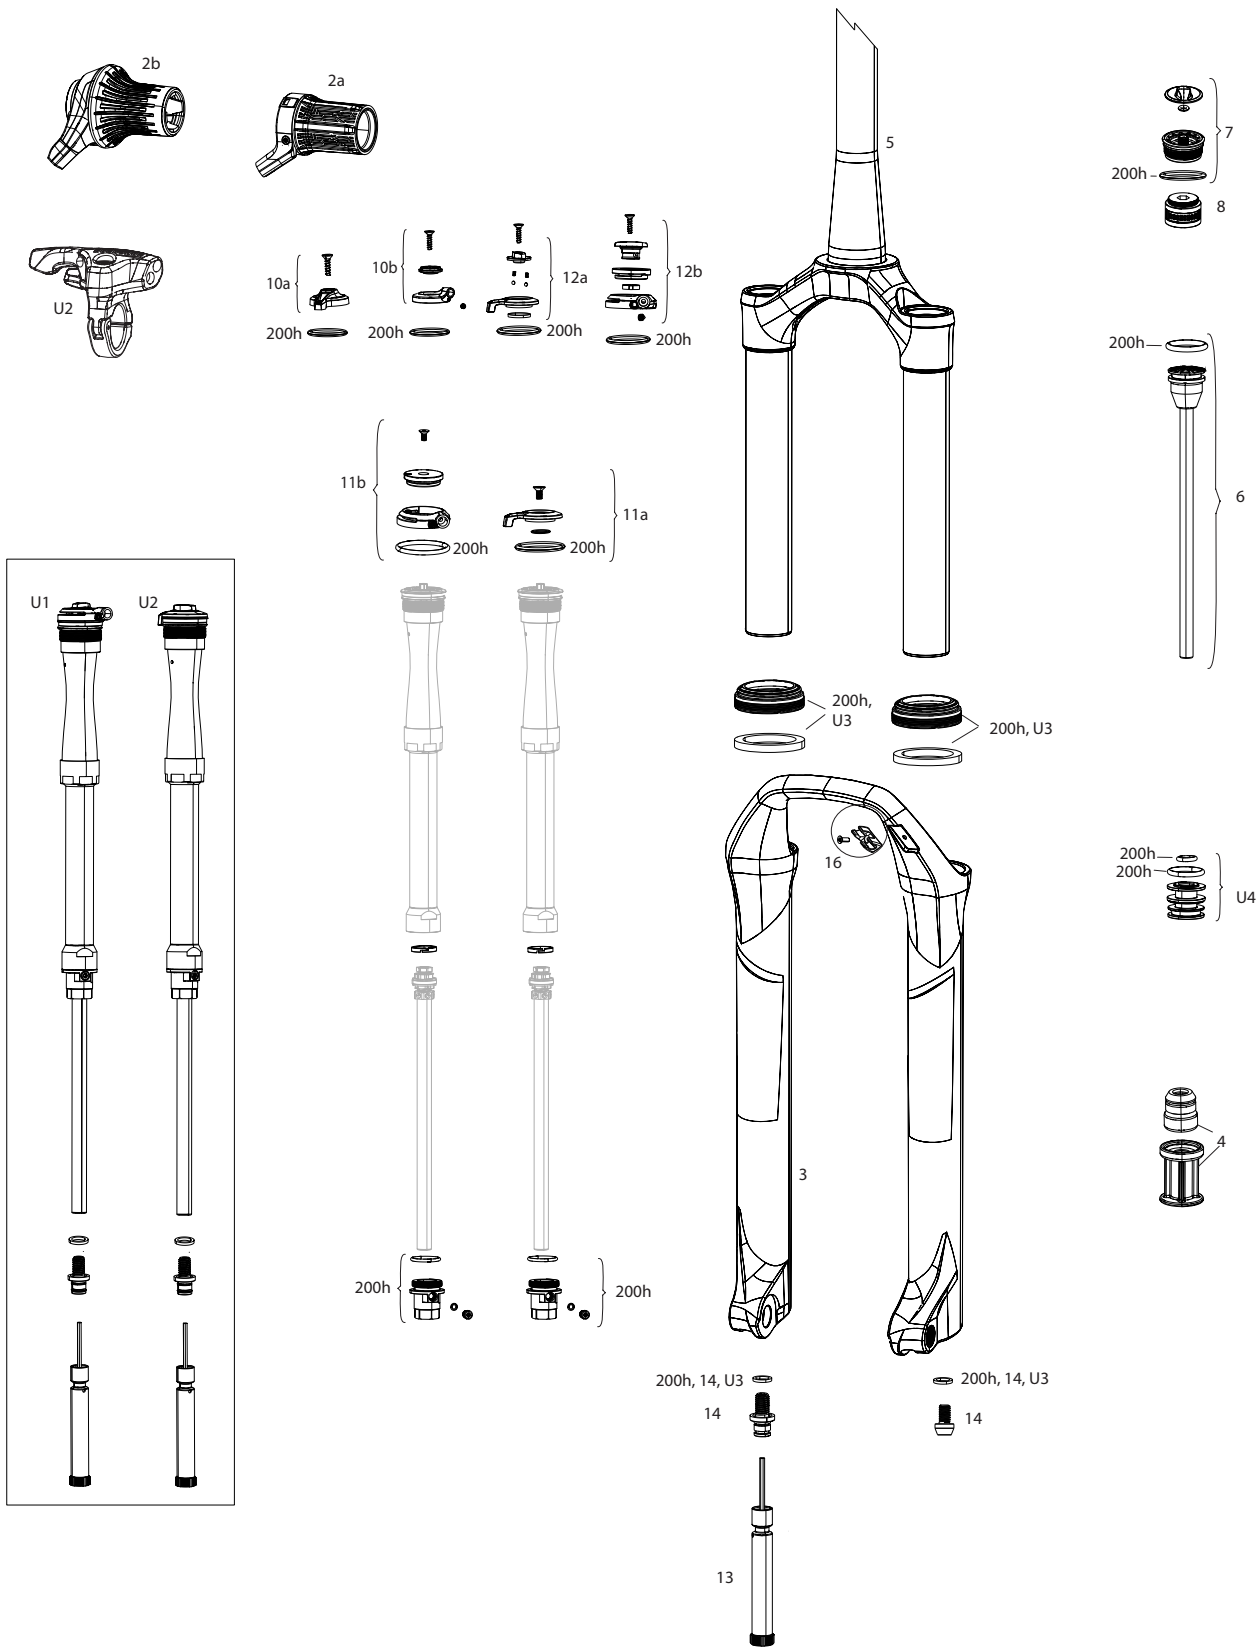

SID (32MM) SELECT/SELECT+/ULTIMATE B4 (2020)

FS-SID-SEL-B4, FS-SID-SELP-B4, FS-SID-ULT-B4

Note:

1. 2020 SID models require exact oil and grease type called out on service kit label and in the service manual. See www.sram.com/service for more info.
2. Convert from Crown Adjust to Cable Remote Adjust: Remote compression damper, remote compression adjuster spool, cable clamp and remote lever assembly.
3. SID chassis and internals may be travel-specific. See part kit descriptions for identification.
4. Decal and Maxle pages can be found in back of the catalog.