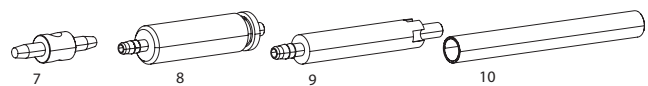

REVERB/REVERB STEALTH REMOTE A1-A2 (2011-2016)

RM-RVB-A1, RM-RVB-A2

Note:

1. A1 - Remote silver adjuster knob - compatible with A1 Reverb only (2011-2013)
2. A2 - Remote black adjuster knob - compatible with A2 & B1 Reverb only (2013-2016)
3. A1 - specific parts not compatible with A2

REVERB / REVERB STEALTH REMOTE A1-A2 (2011-2016)

RM-RVB-A1, RM-RVB-A2

REMOTE A2	
2	11.6815.026.050 REMOTE - REVERB (LEFT ABOVE/RIGHT BELOW) MMX (INCLUDES REMOTE, MMX CLAMP, DISCRETE PUCK, 2000MM HOSE, BARB, NEW STRAIN RELIEF) - REVERB A2
2	11.6815.026.060 REMOTE - REVERB (RIGHT ABOVE/LEFT BELOW) MMX (INCLUDES REMOTE, MMX CLAMP, DISCRETE PUCK, 2000MM HOSE, BARB, NEW STRAIN RELIEF) - REVERB A2
MATCHMAKER CLAMP	
3	11.5315.049.010 DISC BRAKE LEVER CLAMP SHIFTER MOUNTING BRACKET - (MMX) LEFT -GUIDE ULT/RSC/RS/RE/R,LEVEL ULT/TLM/TL, CODE RSC/R, DB5 ELIXIR 9/7/CR MAG/X0/ XX, QTY 1
3	11.5315.049.020 DISC BRAKE LEVER CLAMP SHIFTER MOUNTING BRACKET - (MMX) RIGHT -GUIDE ULT/RSC/RS/RE/R,LEVEL ULT/TLM/TL, CODE RSC/R, DB5 ELIXIR 9/7/CR MAG/X0/ XX, QTY 1
4	11.6818.001.000 REMOTE DISCRETE PUCK - HYDRAULIC REMOTE (SPACER) FOR XLOC REMOTES QTY2
BARBS	
5	11.6815.022.010 SEATPOST HOSE BARB - REVERB POST (QTY 1) - REVERB
5	11.6815.022.020 SEATPOST HOSE BARB - REVERB POST (QTY 10) - REVERB
6	11.6815.022.030 REMOTE HOSE BARB - REVERB REMOTE (QTY 1) - REVERB
6	11.6815.022.040 REMOTE HOSE BARB - REVERB REMOTE (QTY 10) - REVERB
TOOLS	
7	00.6815.066.030 SEATPOST BARB CONNECTOR - REVERB STEALTH
8	00.6815.066.020 SEATPOST BLEED TOOL - REVERB
9	00.6815.066.010 SEATPOST OIL HEIGHT TOOL - REVERB
10	00.6818.043.000 SEATPOST IFP HEIGHT TOOL (210MM LENGTH) - REVERB AXS/REVERB A1-B1/REVERB STEALTH A2-C1
11	11.6815.025.010 SEATPOST HYDRAULIC HOSE - (2000MM) KIT (INCLUDES NEW HOSE, NEW STRAIN RELIEF, NEW BARB) - REVERB A1-B1
12	11.6818.055.000 SEATPOST BLEED SCREW - REVERB STEALTH & REVERB REMOTE (INCLUDES BLEED SCREWS & O-RINGS) (QTY 10) REVERB REMOTE A1-A2, REVERB STEALTH A1-C1 (2011-2020)