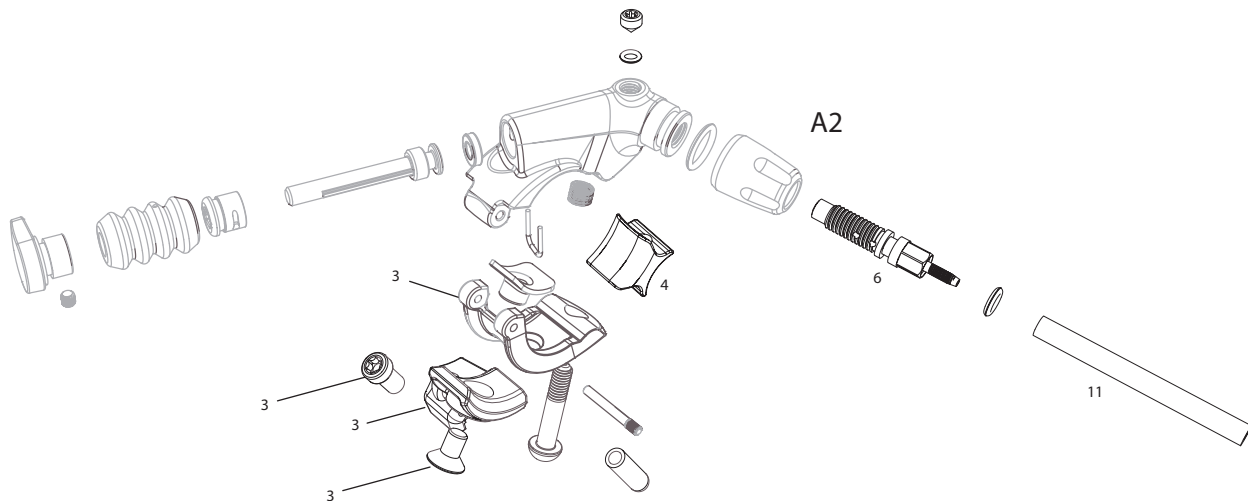

REVERB/REVERB STEALTH REMOTE A1-A2 (2011-2016)

RM-RVB-A1, RM-RVB-A2

Note:

1. A1 - Remote silver adjuster knob - compatible with A1 Reverb only (2011-2013)
2. A2 - Remote black adjuster knob - compatible with A2 & B1 Reverb only (2013-2016)
3. A1 - specific parts not compatible with A2

REVERB / REVERB STEALTH REMOTE A1-A2 (2011-2016)

RM-RVB-A1, RM-RVB-A2

REMOTE A2	
2	11.6815.026.050 REMOTE - REVERB (LEFT ABOVE/RIGHT BELOW) MMX (INCLUDES REMOTE, MMX CLAMP, DISCRETE PUCK, 2000MM HOSE, BARB, NEW STRAIN RELIEF) - REVERB A2
2	11.6815.026.060 REMOTE - REVERB (RIGHT ABOVE/LEFT BELOW) MMX (INCLUDES REMOTE, MMX CLAMP, DISCRETE PUCK, 2000MM HOSE, BARB, NEW STRAIN RELIEF) - REVERB A2
MATCHMAKER CLAMP	
3	11.5315.049.010 DISC BRAKE LEVER CLAMP SHIFTER MOUNTING BRACKET - (MMX) LEFT -GUIDE ULT/RSC/RS/RE/R,LEVEL ULT/TLM/TL, CODE RSC/R, DB5 ELIXIR 9/7/CR MAG/X0/ XX, QTY 1
3	11.5315.049.020 DISC BRAKE LEVER CLAMP SHIFTER MOUNTING BRACKET - (MMX) RIGHT -GUIDE ULT/RSC/RS/RE/R,LEVEL ULT/TLM/TL, CODE RSC/R, DB5 ELIXIR 9/7/CR MAG/X0/ XX, QTY 1
4	11.6818.001.000 REMOTE DISCRETE PUCK - HYDRAULIC REMOTE (SPACER) FOR XLOC REMOTES QTY2
BARBS	
5	11.6815.022.010 SEATPOST HOSE BARB - REVERB POST (QTY 1) - REVERB
5	11.6815.022.020 SEATPOST HOSE BARB - REVERB POST (QTY 10) - REVERB
6	11.6815.022.030 REMOTE HOSE BARB - REVERB REMOTE (QTY 1) - REVERB
6	11.6815.022.040 REMOTE HOSE BARB - REVERB REMOTE (QTY 10) - REVERB
TOOLS	
7	00.6815.066.030 SEATPOST BARB CONNECTOR - REVERB STEALTH
8	00.6815.066.020 SEATPOST BLEED TOOL - REVERB
9	00.6815.066.010 SEATPOST OIL HEIGHT TOOL - REVERB
10	00.6818.043.000 SEATPOST IFP HEIGHT TOOL (210MM LENGTH) - REVERB AXS/REVERB A1-B1/REVERB STEALTH A2-C1
11	11.6815.025.010 SEATPOST HYDRAULIC HOSE - (2000MM) KIT (INCLUDES NEW HOSE, NEW STRAIN RELIEF, NEW BARB) - REVERB A1-B1
12	11.6818.055.000 SEATPOST BLEED SCREW - REVERB STEALTH & REVERB REMOTE (INCLUDES BLEED SCREWS & O-RINGS) (QTY 10) REVERB REMOTE A1-A2, REVERB STEALTH A1-C1 (2011-2020)