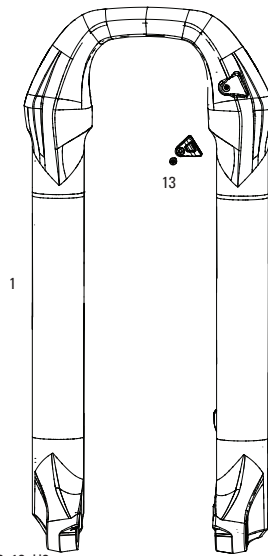

35 GOLD RL A1-A2 (2020-2024)

FS-35G-RL-A1, FS-35G-RL-A2

Note:

1. 200h service kits include replaceable o-rings, glide rings, retaining rings, crush washers, crush washer retainers and shaft bolts/nuts. All air service kits include replacement schrader valve cores.
2. EMTB (fender mount) lower leg and CSU are not cross-compatible with non-fender CSU and lower leg variants.
3. Convert from Crown Adjust to Remote Adjust: Remote compression damper, remote compression adjuster spool, cable clamp and remote lever assembly.
4. Decal and Maxle pages can be found in back of the catalog.