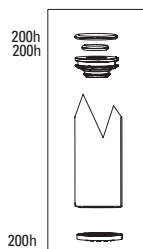

# SEKTOR SILVER RL A2 (2017-2018)

FS-SKTS-RL-A2

**Note:**

1. All basic service kits include the following replaceable wear items: o-rings, glide rings, dust seals, and foam rings.
2. Convert from Crown Adjust to Remote Adjust: Remote compression damper, remote compression adjuster spool, cable clamp and remote lever assembly.
3. Thread Pitch is 0.8mm for Recon Silver C1 and Sektor Silver A2
4. Maximum Tire Diameter: 714mm Maximum Tire Width: 81mm
5. 32mm Boost lower legs use flangeless wiper seals.
- 6 Decal and Maxle pages can be found in back of the catalog.