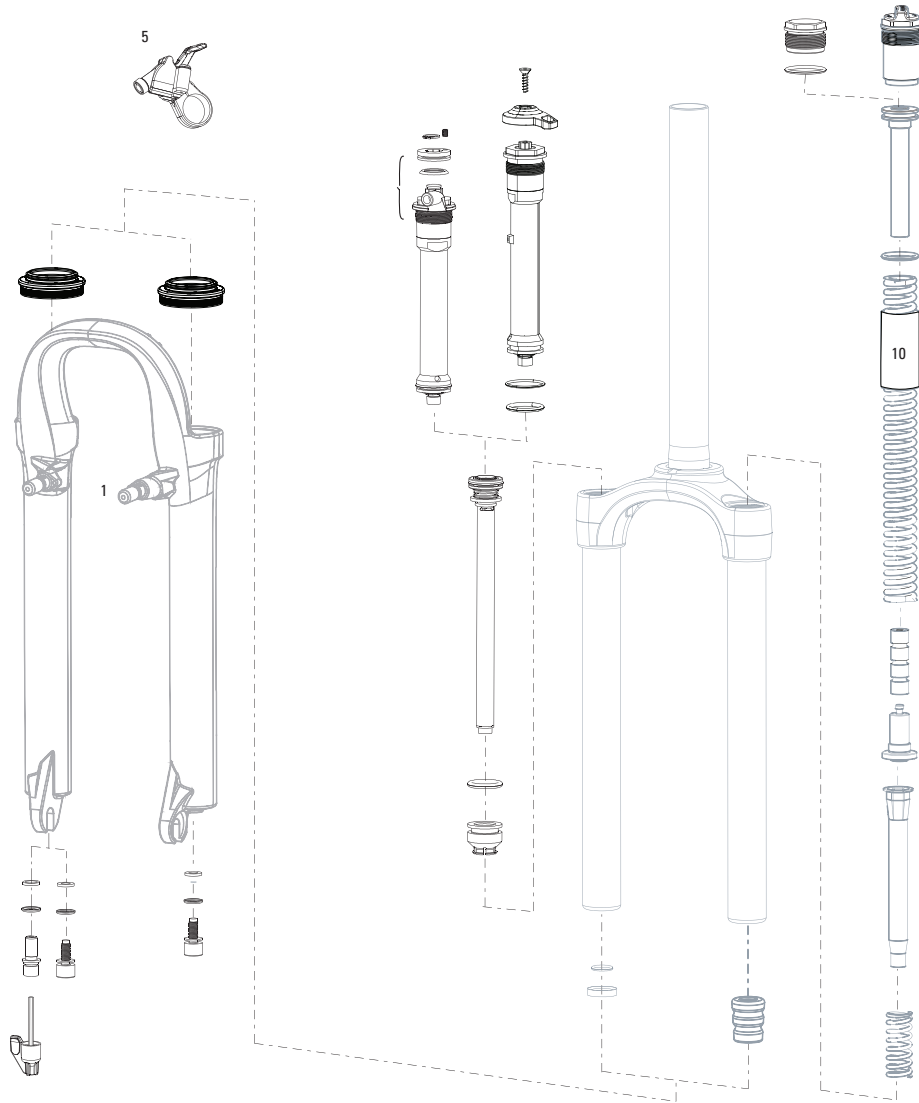

Note:

1. Decal page can be found in back of the catalog.

SERVICE	
1	11.4015.038.000 FORK LOWER LEG BRAKE POST KIT - (INCLUDES 2 POSTS & WASHERS) - DART/XC28
5	11.4308.848.000 REMOTE - POPLOC LEFT 17MM CABLE PULL - RL (PRE-2013) & ALL TK DAMPERS, (NOT COMPATIBLE WITH 2013+ MOCO)
5	11.4309.207.000 REMOTE - POPLOC RIGHT 17MM CABLE PULL - RL (PRE-2013) & ALL TK DAMPERS
ns	11.4308.849.000 REMOTE - POPLOC LEFT ADJUSTABLE 17MM CABLE PULL (NOT COMPATIBLE WITH 2013+ MOCO RL) - RL (PRE-2013) & TK DAMPERS
ns	11.4309.208.000 REMOTE - POPLOC RIGHT ADJUSTABLE 17MM CABLE PULL (NOT COMPATIBLE WITH 2013+ MOCO RL) - RL (PRE-2013) & TK DAMPERS
10	11.4309.336.000 FORK SPRING COIL ISOLATOR KIT - (INCLUDES 3 HEAT-SHRINK COIL TUBES) REDUCES NOISE AND CHATTER
ns	11.4315.021.020 ROCKSHOX SUSPENSION OIL, 5WT, 120ML BOTTLE - FORK DAMPER
ns	11.4015.354.010 ROCKSHOX SUSPENSION OIL, 5WT, 1 LITER BOTTLE - FORK DAMPER
ns	11.4315.021.040 ROCKSHOX SUSPENSION OIL, 15WT, 120ML BOTTLE - LOWER LEGS
ns	11.4015.354.030 ROCKSHOX SUSPENSION OIL, 15WT, 1 LITER BOTTLE - LOWER LEGS
ns	00.4318.008.000 GREASE SRAM BUTTER 20ML SYRINGE, FRICTION REDUCING GREASE BYSLICKOLEUM - DOUBLE TIME HUB PAWLS, FORKS & REVERB SERVICE
ns	00.4318.008.001 GREASE SRAM BUTTER 1OZ CONTAINER, FRICTION REDUCING GREASE BYSLICKOLEUM - DOUBLE TIME HUB PAWLS, FORKS & REVERB SERVICE
ns	11.4118.107.000 SCHRADER AIR CAP - (INCLUDES CAP AND O-RING) - ROCKSHOX UNIVERSAL AIR CAP FOR FORKS AND SHOCKS