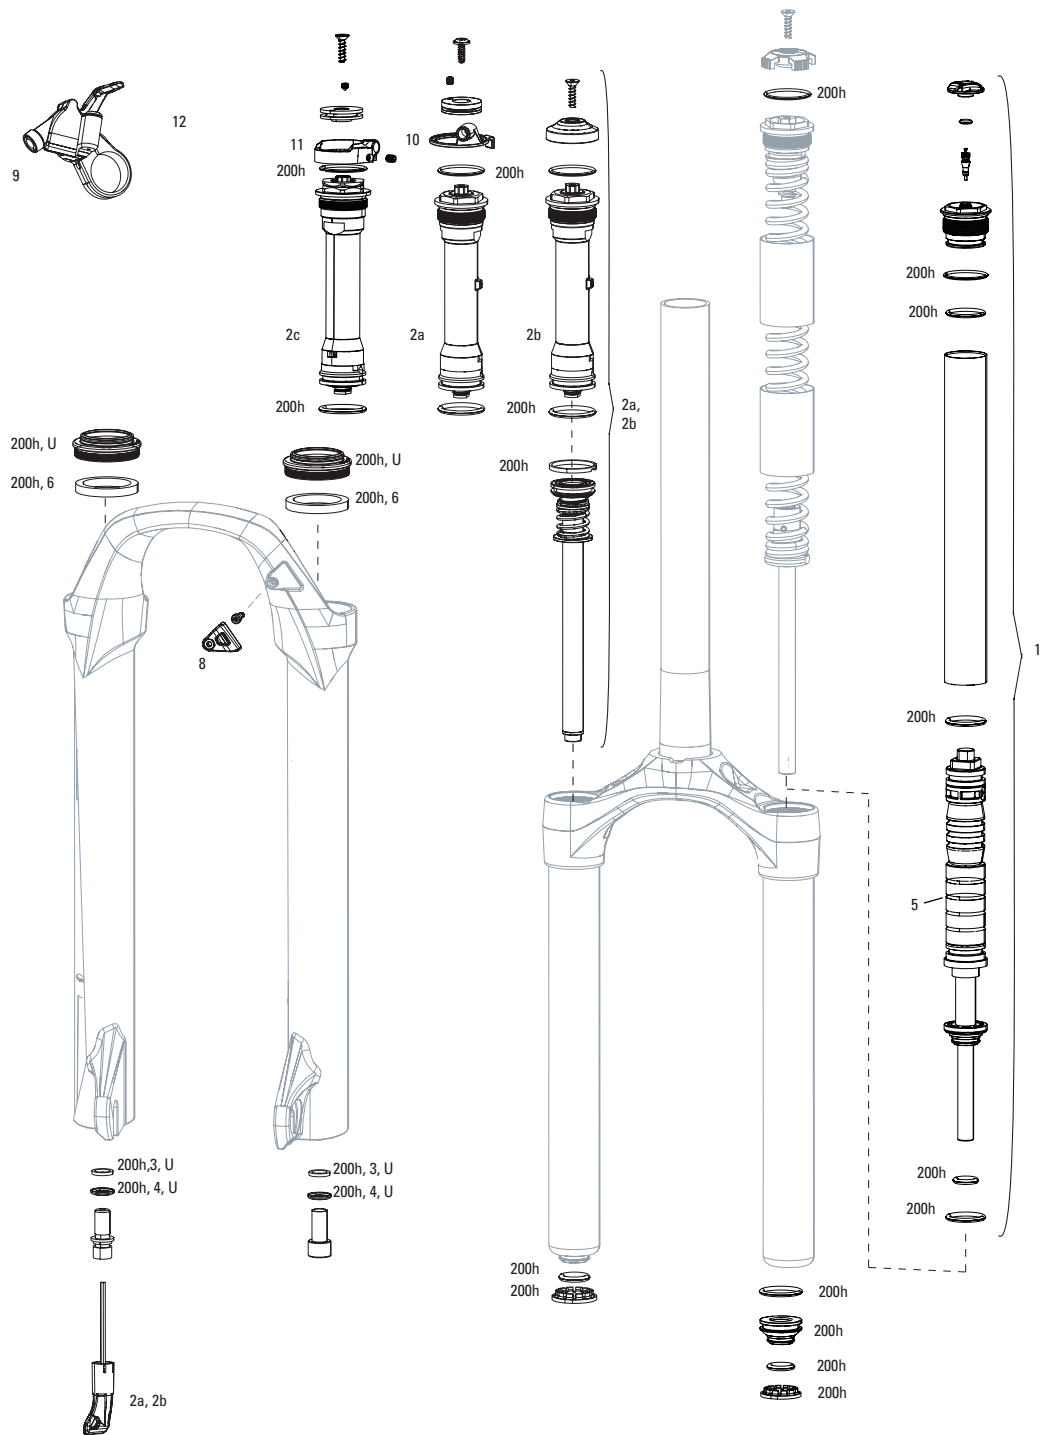

30 SILVER A3-A5 (2017+)
FS-30S-TK-A3, FS-30S-TK-A4, FS-30S-TK-A5

Note:

1. 200H service kits include replaceable o-rings, glide rings, crush washers, crush washer retainers and wiper seals. All basic service kits include the following replaceable wear items: o-rings, glide rings, dust seals, and foam rings.
2. Decal page can be found in back of the catalog.
3. A3 Spring Internals and Damper Internals (.8mm thread pitch) are not compatible with A1-A2 30 Silver (1.0mm thread pitch)