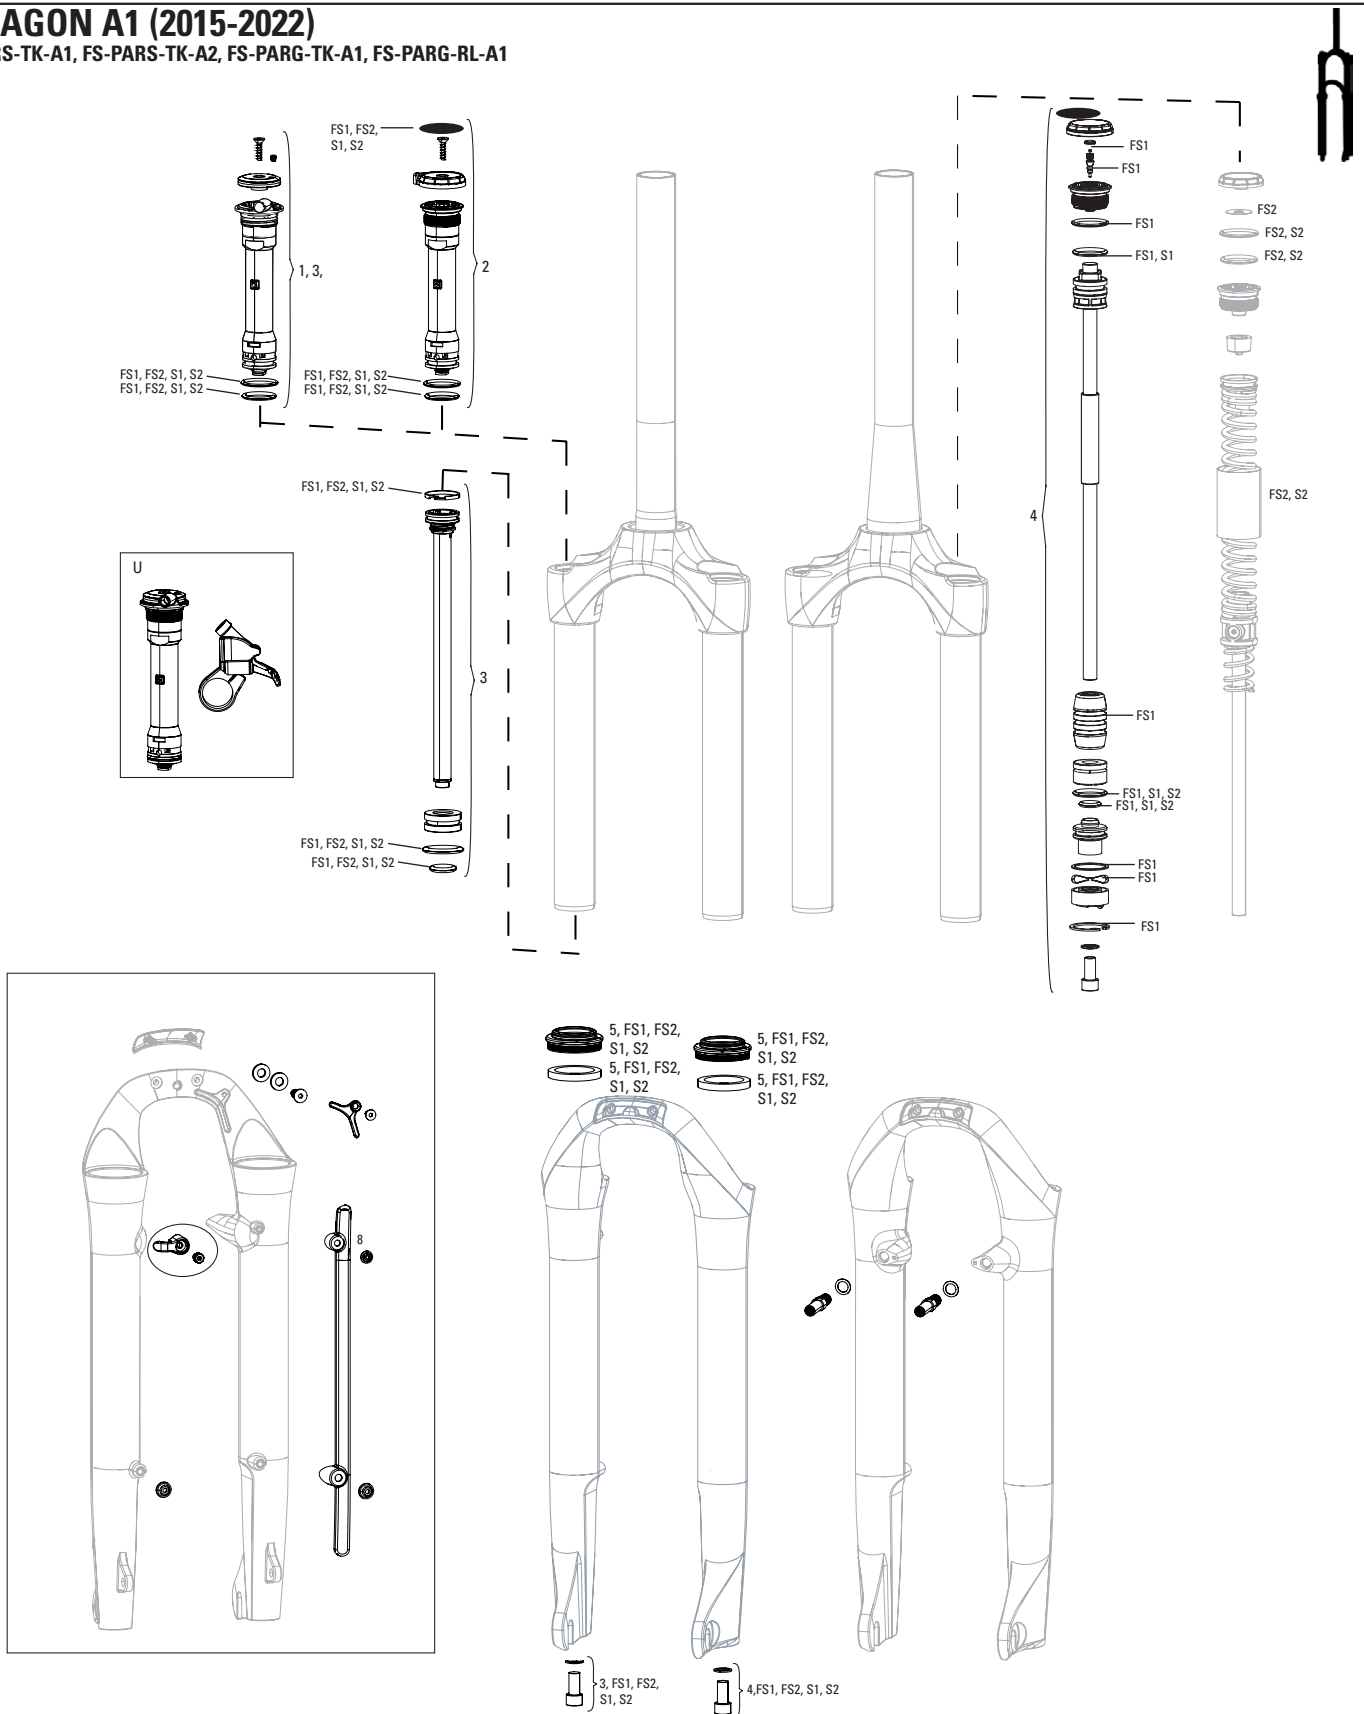

PARAGON A1 (2015-2022)

FS-PARS-TK-A1, FS-PARS-TK-A2, FS-PARG-TK-A1, FS-PARG-RL-A1

Note:

1. Full service kits include replaceable o-rings, glide rings, retaining rings, crush washers, crush washer retainers and shaft bolts/nuts. All basic service kits include the following replaceable wear items: o-rings, glide rings, dust seals, and foam rings.
2. All lower legs include bushings, foam rings and dust seals installed.
3. Paragon lower legs are only available in Post Mount or Disc Brake variants; not both together.
4. Decal page can be found in back of the catalog.