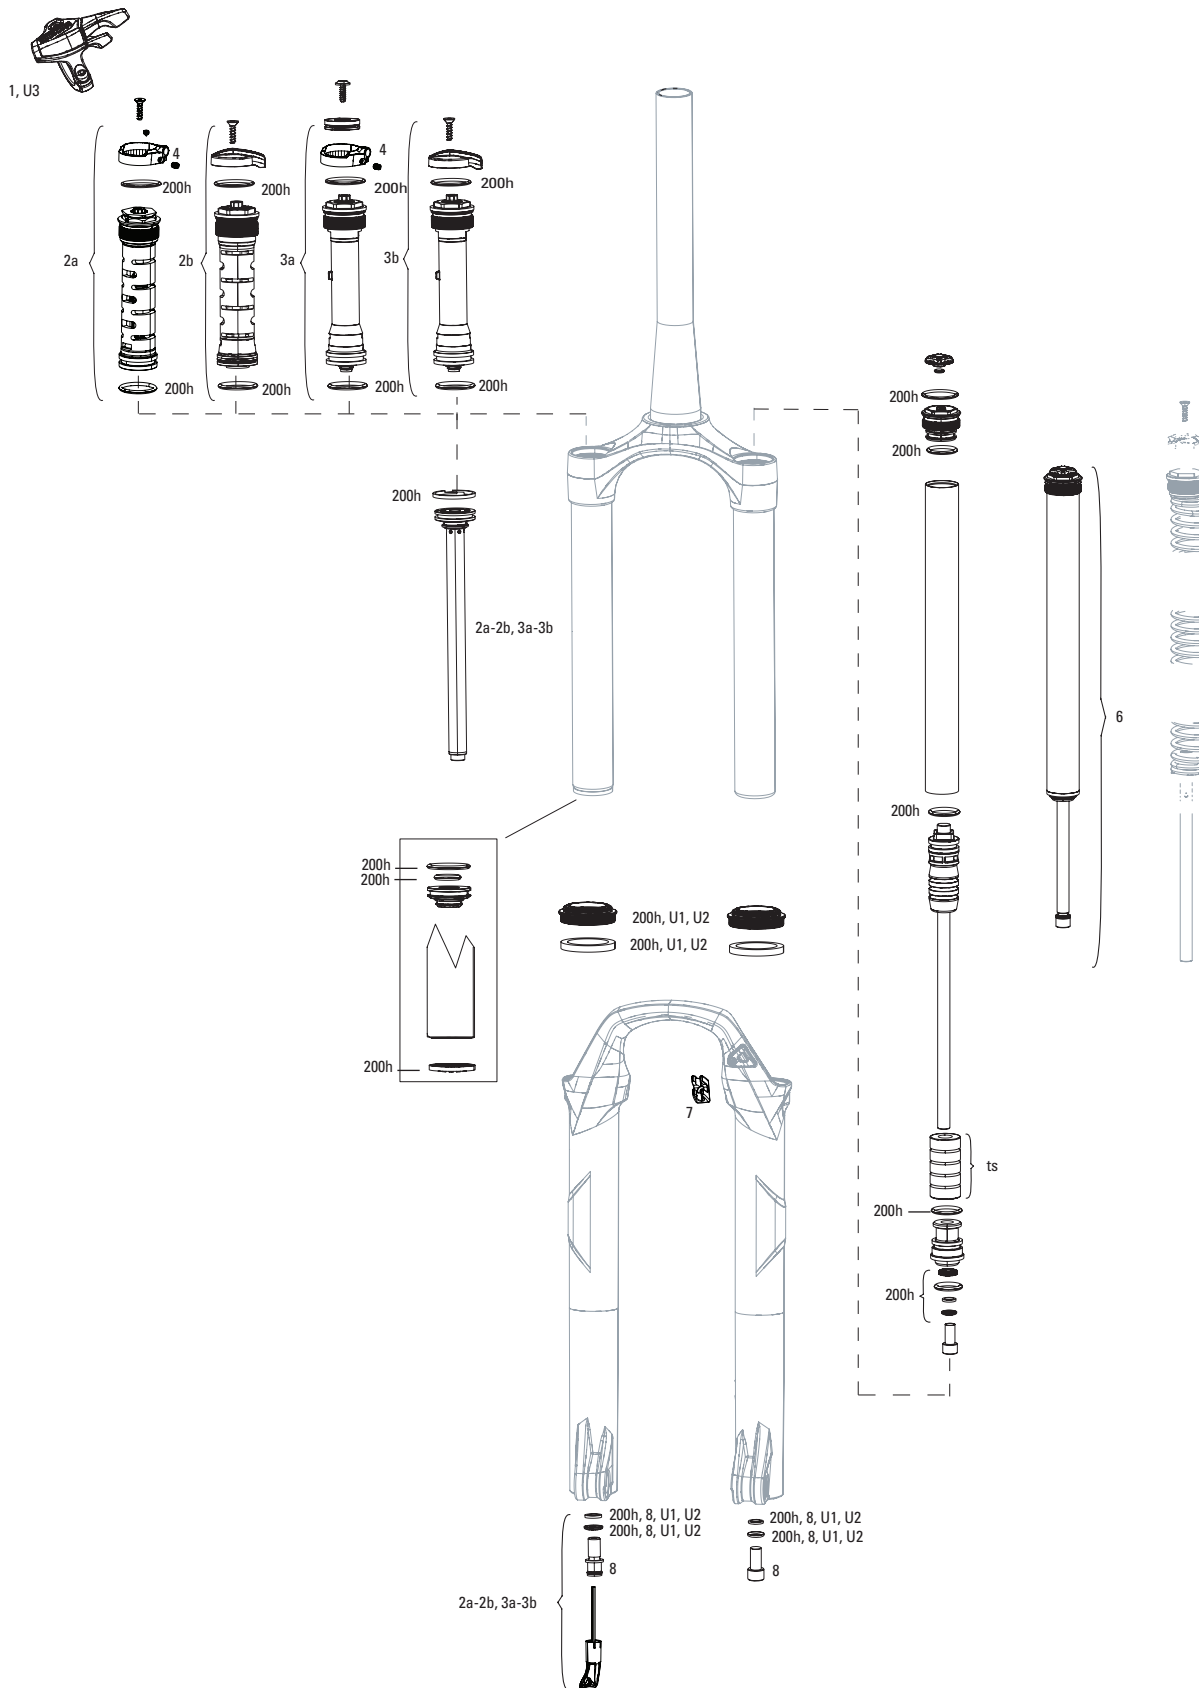

RECON SILVER TK D1/ RL D1 (2021+)

FS-RCNS-TK-D1, FS-RCNS-RL-D1

Note:

1. All 200H service kits include the following replaceable wear items: o-rings, glide rings, dust seals, and foam rings.
2. Use air spring kit to upgrade and change firmness in coil forks
3. Convert from Crown Adjust to Remote Adjust: Remote compression damper requires remote compression adjuster spool, cable clamp and remote lever assembly.