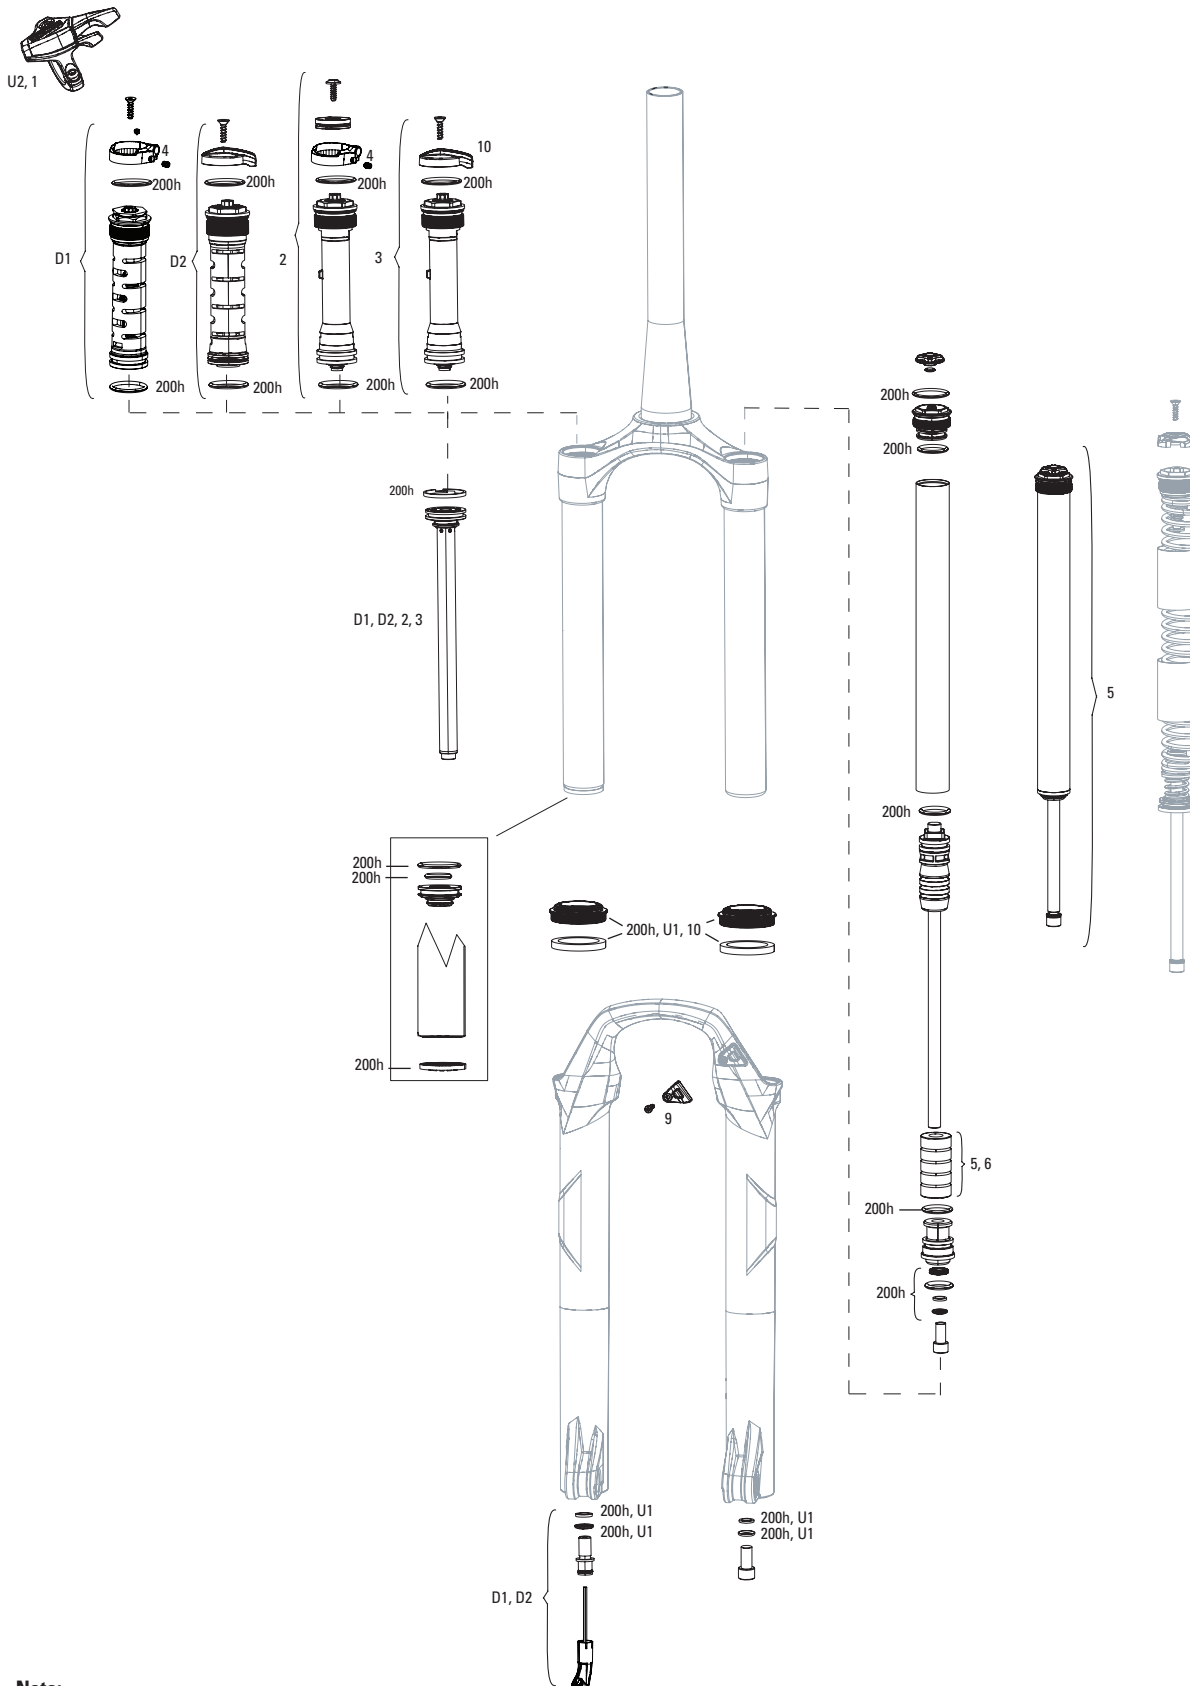

RECON TK B1/ RL B1 (2020)

FS-RCN-TK-B1, FS-RCN-RL-B1

Note:

1. All basic service kits include the following replaceable wear items: o-rings, glide rings, dust seals, and foam rings.
2. Use air spring kit to upgrade and change firmness in coil forks
3. Convert from Crown Adjust to Remote Adjust: Remote compression damper requires remote compression adjuster spool, cable clamp and remote lever assembly.
4. Maximum Tire Diameter: 710mm Maximum Tire Width: 62mm
5. Recon Silver RL B1/TK B1 32mm lower legs use flangless wiper seals.