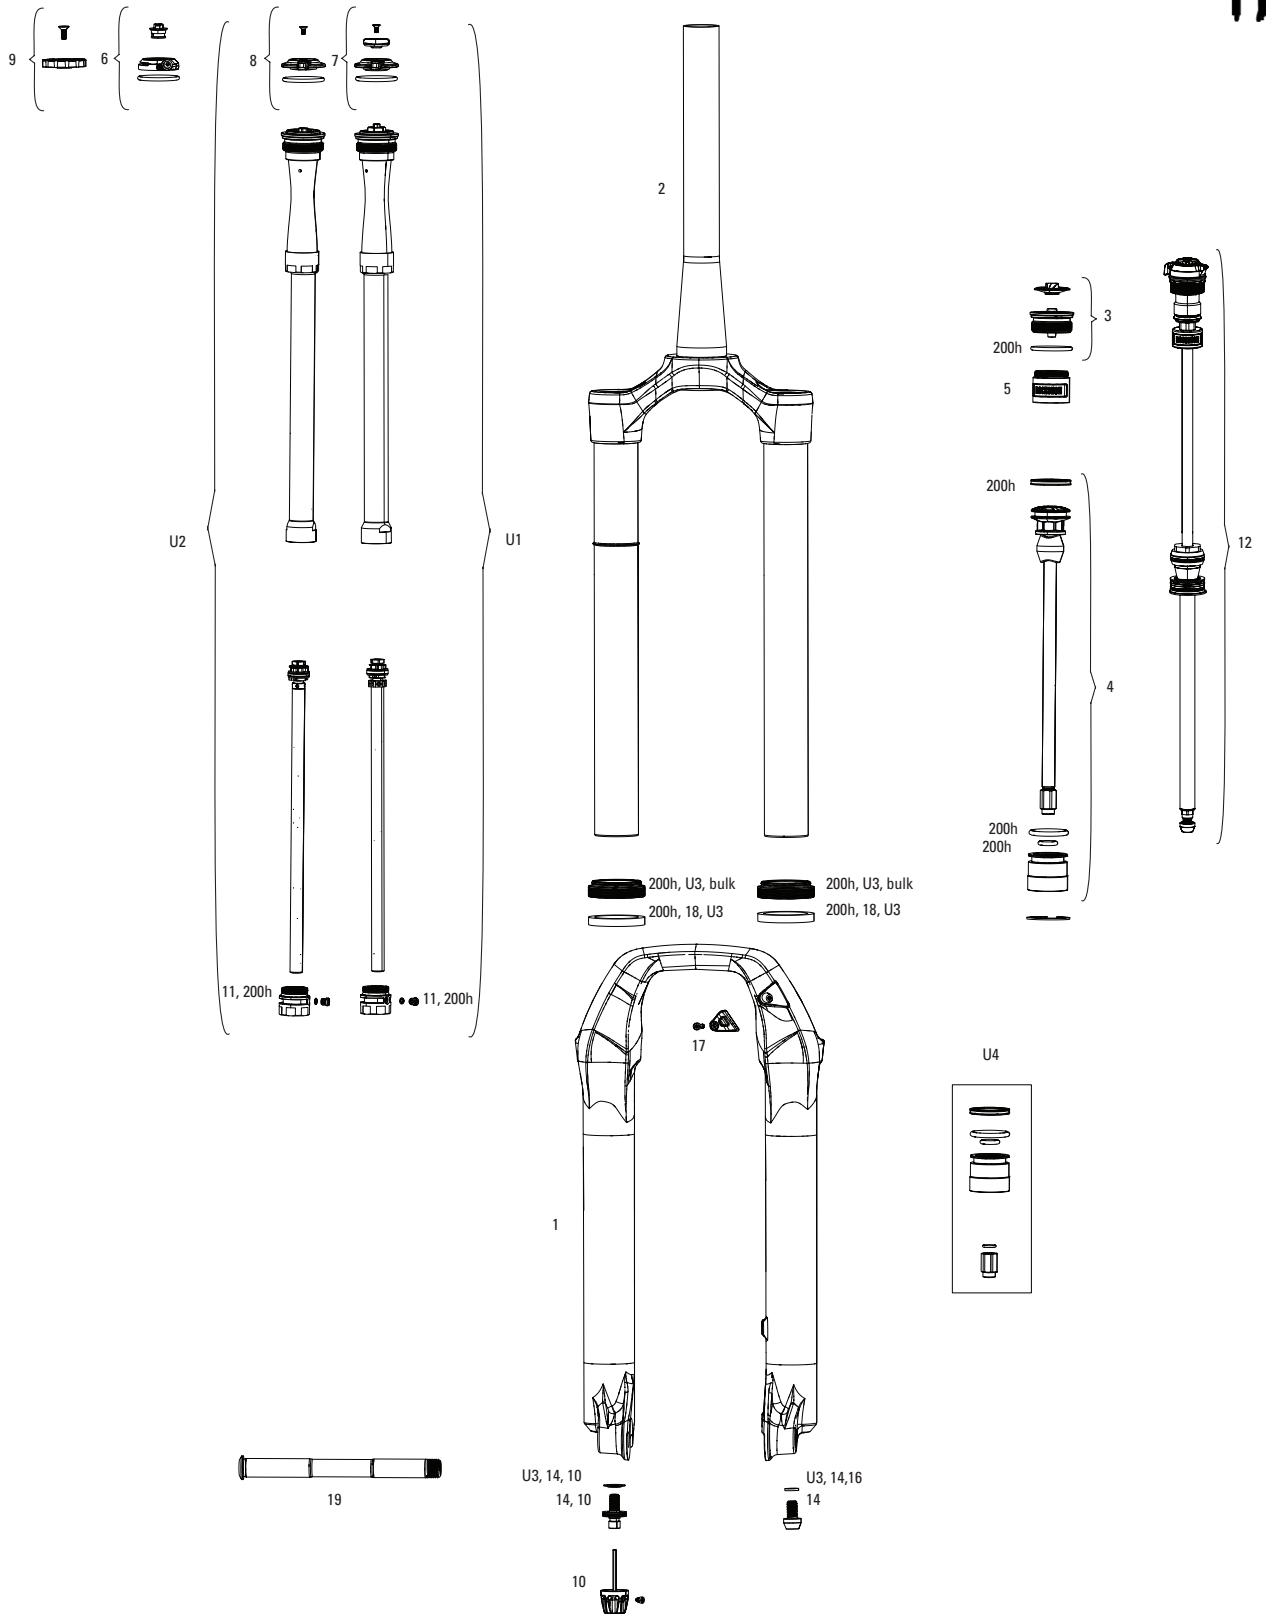

PIKE SELECT/SELECT+/ULTIMATE B3-B4 (2020-2022)

FS-PIKE-SEL-B3, FS-PIKE-SELP-B3, FS-PIKE-ULT-B3, FS-PIKE-SEL-B4, FS-PIKE-SELP-B4, FS-PIKE-ULT-B4

PIKE SELECT/SELECT+/ULTIMATE B3-B4 (2020-2022)

FS-PIKE-SEL-B3, FS-PIKE-SELP-B3, FS-PIKE-ULT-B3, FS-PIKE-SEL-B4, FS-PIKE-SELP-B4, FS-PIKE-ULT-B4