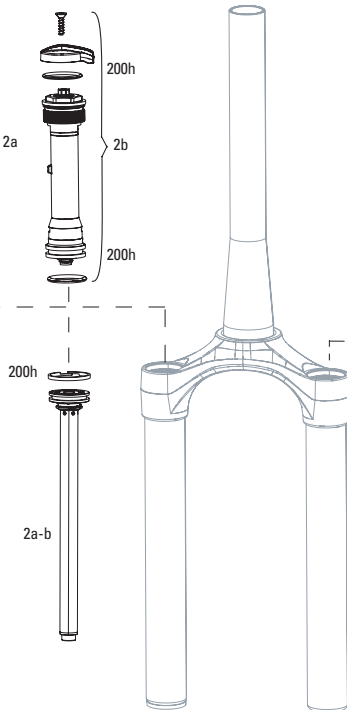

# SEKTOR SILVER RL A2 (2017-2018)

FS-SKTS-RL-A2

**Note:**

1. All basic service kits include the following replaceable wear items: o-rings, glide rings, dust seals, and foam rings.
2. Convert from Crown Adjust to Remote Adjust: Remote compression damper, remote compression adjuster spool, cable clamp and remote lever assembly.
3. Thread Pitch is 0.8mm for Recon Silver C1 and Sektor Silver A2
4. Maximum Tire Diameter: 714mm Maximum Tire Width: 81mm
5. 32mm Boost lower legs use flangeless wiper seals.
- 6 Decal and Maxle pages can be found in back of the catalog.