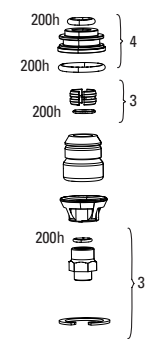

REVERB / REVERB STEALTH REMOTE A1-A2 (2011-2016)

RM-RVB-A1, RM-RVB-A2

REMOTE A2	
2	11.6815.026.050 REMOTE - REVERB (LEFT ABOVE/RIGHT BELOW) MMX (INCLUDES REMOTE, MMX CLAMP, DISCRETE PUCK, 2000MM HOSE, BARB, NEW STRAIN RELIEF) - REVERB A2
2	11.6815.026.060 REMOTE - REVERB (RIGHT ABOVE/LEFT BELOW) MMX (INCLUDES REMOTE, MMX CLAMP, DISCRETE PUCK, 2000MM HOSE, BARB, NEW STRAIN RELIEF) - REVERB A2
MATCHMAKER CLAMP	
3	11.5315.049.010 DISC BRAKE LEVER CLAMP SHIFTER MOUNTING BRACKET - (MMX) LEFT -GUIDE ULT/RSC/RS/RE/R,LEVEL ULT/TLM/TL, CODE RSC/R, DB5 ELIXIR 9/7/CR MAG/X0/ XX, QTY 1
3	11.5315.049.020 DISC BRAKE LEVER CLAMP SHIFTER MOUNTING BRACKET - (MMX) RIGHT -GUIDE ULT/RSC/RS/RE/R,LEVEL ULT/TLM/TL, CODE RSC/R, DB5 ELIXIR 9/7/CR MAG/X0/ XX, QTY 1
4	11.6818.001.000 REMOTE DISCRETE PUCK - HYDRAULIC REMOTE (SPACER) FOR XLOC REMOTES QTY2
BARBS	
5	11.6815.022.010 SEATPOST HOSE BARB - REVERB POST (QTY 1) - REVERB
5	11.6815.022.020 SEATPOST HOSE BARB - REVERB POST (QTY 10) - REVERB
6	11.6815.022.030 REMOTE HOSE BARB - REVERB REMOTE (QTY 1) - REVERB
6	11.6815.022.040 REMOTE HOSE BARB - REVERB REMOTE (QTY 10) - REVERB
TOOLS	
7	00.6815.066.030 SEATPOST BARB CONNECTOR - REVERB STEALTH
8	00.6815.066.020 SEATPOST BLEED TOOL - REVERB
9	00.6815.066.010 SEATPOST OIL HEIGHT TOOL - REVERB
10	00.6818.043.000 SEATPOST IFP HEIGHT TOOL (210MM LENGTH) - REVERB AXS/REVERB A1-B1/REVERB STEALTH A2-C1
11	11.6815.025.010 SEATPOST HYDRAULIC HOSE - (2000MM) KIT (INCLUDES NEW HOSE, NEW STRAIN RELIEF, NEW BARB) - REVERB A1-B1
12	11.6818.055.000 SEATPOST BLEED SCREW - REVERB STEALTH & REVERB REMOTE (INCLUDES BLEED SCREWS & O-RINGS) (QTY 10) REVERB REMOTE A1-A2, REVERB STEALTH A1-C1 (2011-2020)

RUDY XPLR A1 (2022+)

FS-RUDY-BSE-A1, FS-RUDY-ULT-A1, FS-RUDY-ULT-A2

Note:

1. Rudy requires 42mm long caliper mounting bolts.
2. Fender bolts are M3x12 (qty 2) and M5x8 (qty 1). Max bolt torque is 1Nm (9 in-lb).
3. FS-RUDY-ULT-A2 gets all new Charger Race Day 2 damper. No other changes from A1.