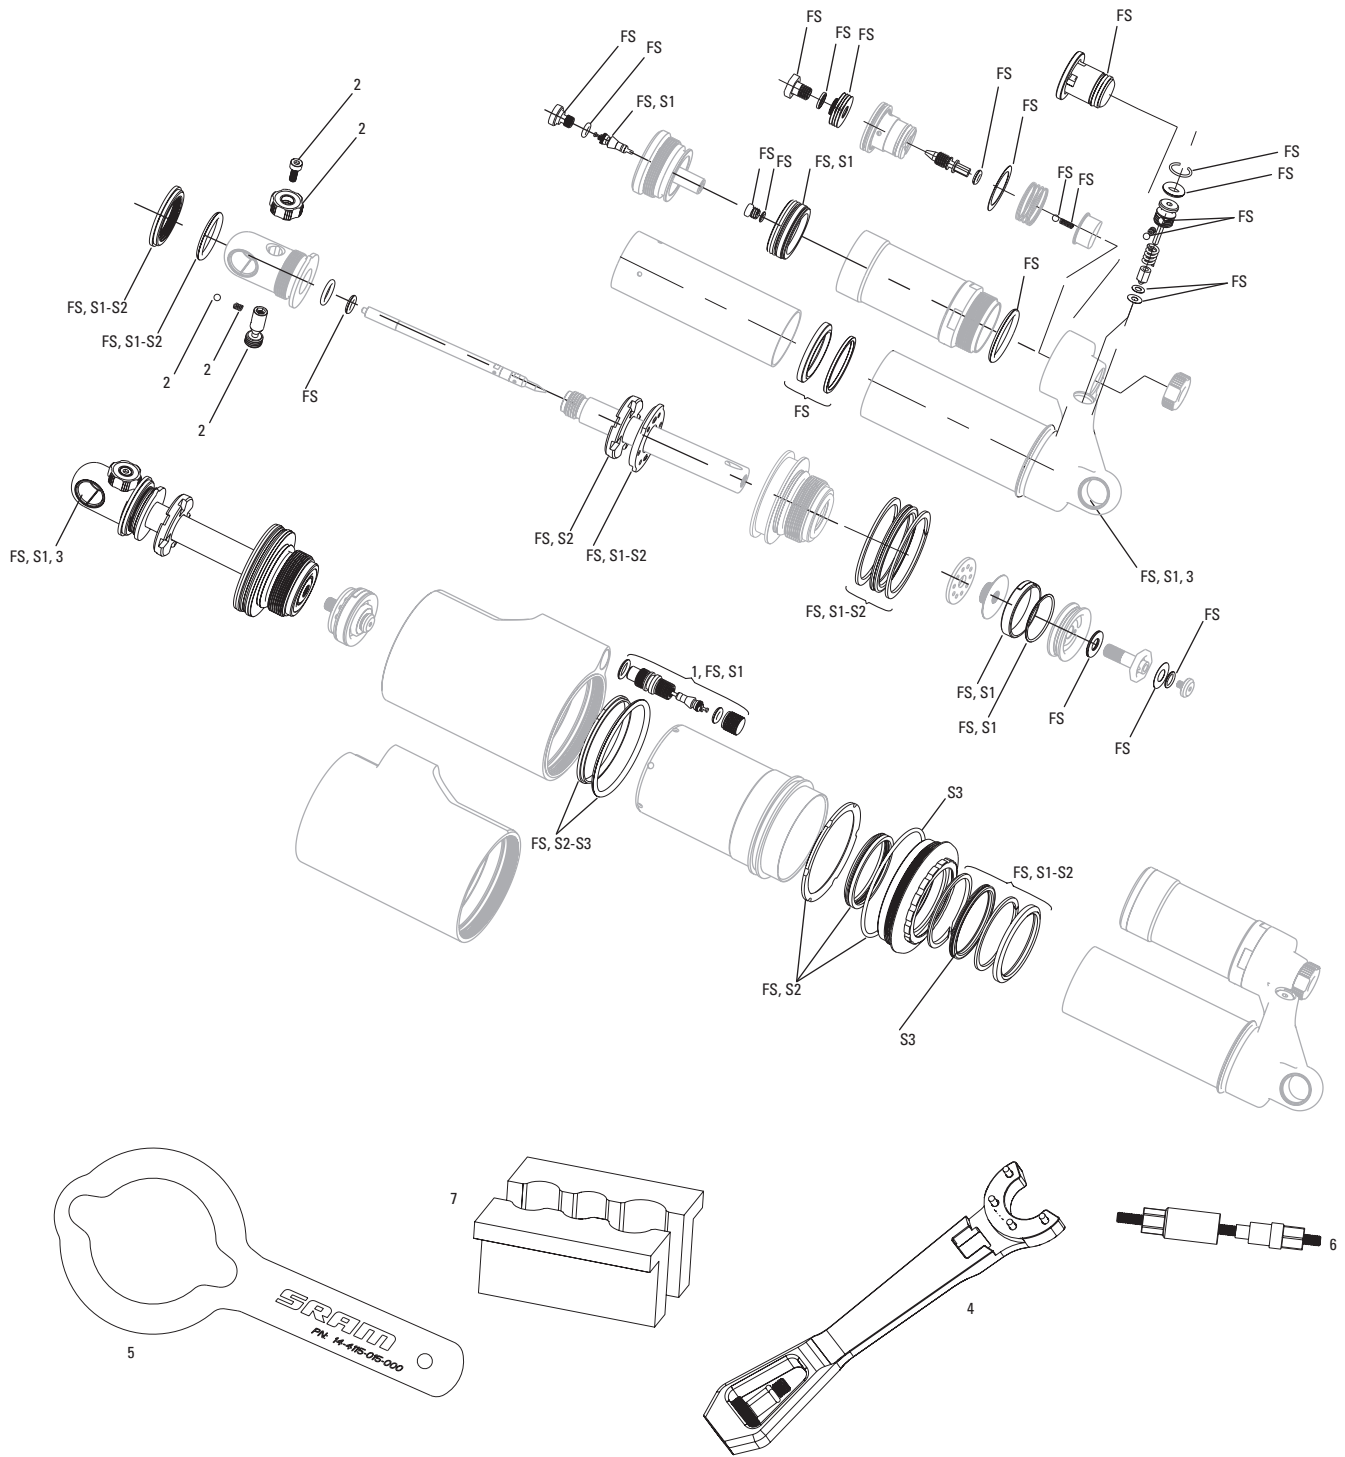

Note:

1. Not all service parts visible in exploded views. Vivid Air Service Kit includes o-rings, seals, glide rings, ball bearings, and detent springs.
2. Air can kits are assembled and included all seals pictured.
3. Vivid air can wrench is required for air can removal. Vivid spanner wrench is required for reservoir removal.
4. Use '1/2"x1/2" Rear Shock Bushing/Mount Hardware Tool' to remove and install eyelet bushing and mounting hardware.
3. Service kits may contain Dynamic Seal Grease or 15w50; these are interchangeable for service.