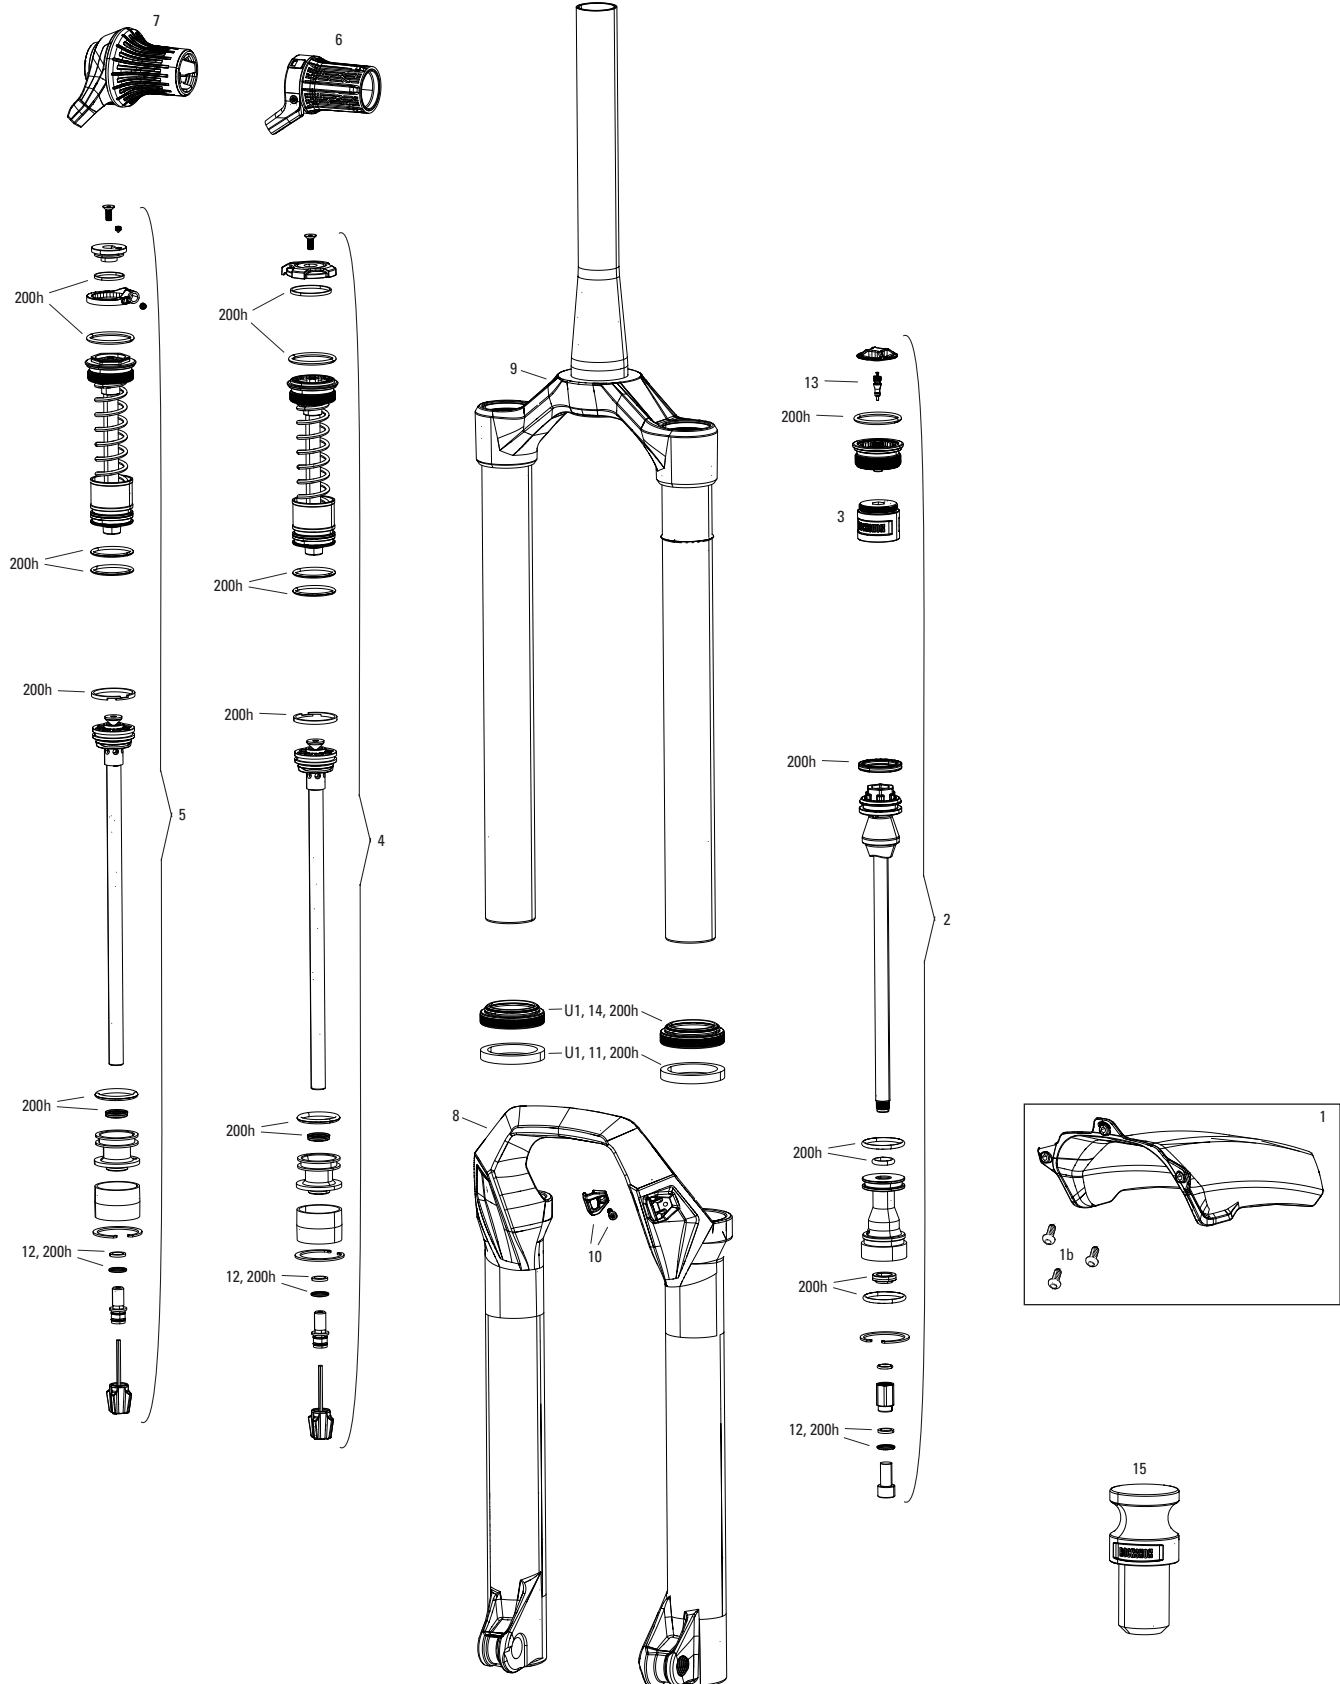

PSYLO GOLD RC A1 (2025+)
FS-PSYL-GRC-A1

Note:
1. Fender mounting bolts are M3-5x11mm.
2. Short fender does not fit the OE-only full fender lower legs.
3. To convert from crown lockout to remote, or vice versa, a full damper assembly is required.

Return to Index