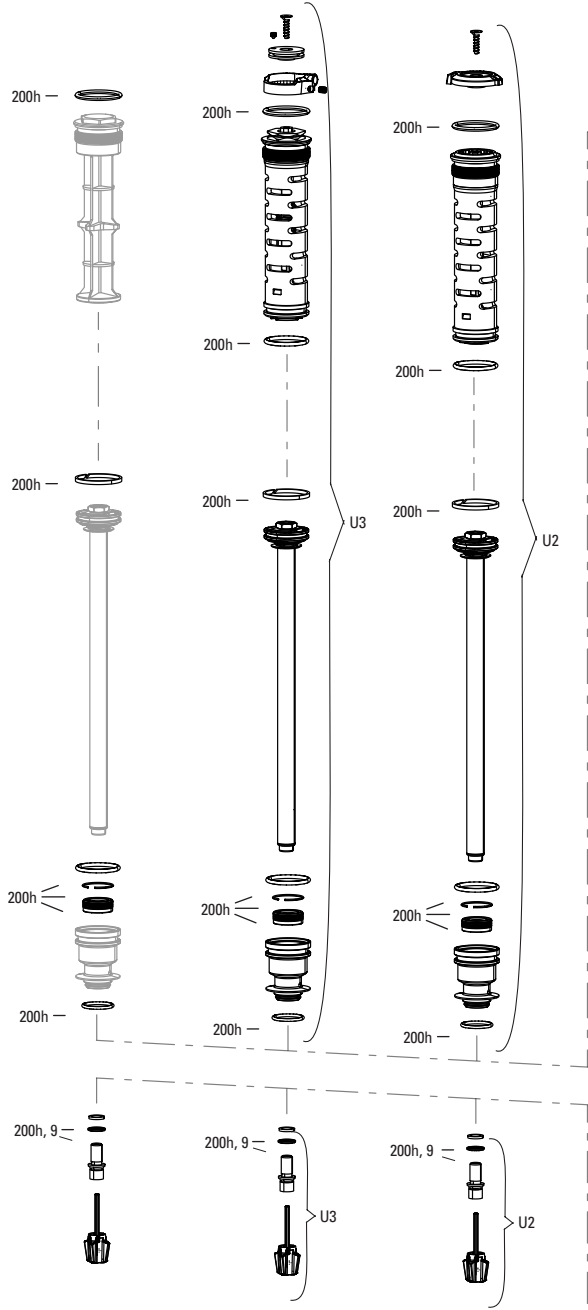

PSYLO SILVER RC/R A1 (2025+)

FS-PSYL-SRC-A1, FS-PSYL-SR-A1

Note:
1. Fender mounting bolts are M3-5x11mm.
2. Short fender does not fit the OE-only full fender lower legs.
3. To convert from crown lockout to remote, or vice versa, a full damper assembly is required.
4. Use air spring kit to upgrade and change firmness in coil forks.