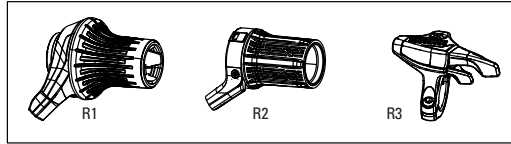

# PSYLO SILVER RC/R A1 (2025+)

FS-PSYL-SRC-A1, FS-PSYL-SR-A1

**Note:**  
 1. Fender mounting bolts are M3-5x11mm.  
 2. Short fender does not fit the OE-only full fender lower legs.  
 3. To convert from crown lockout to remote, or vice versa, a full damper assembly is required.  
 4. Use air spring kit to upgrade and change firmness in coil forks.