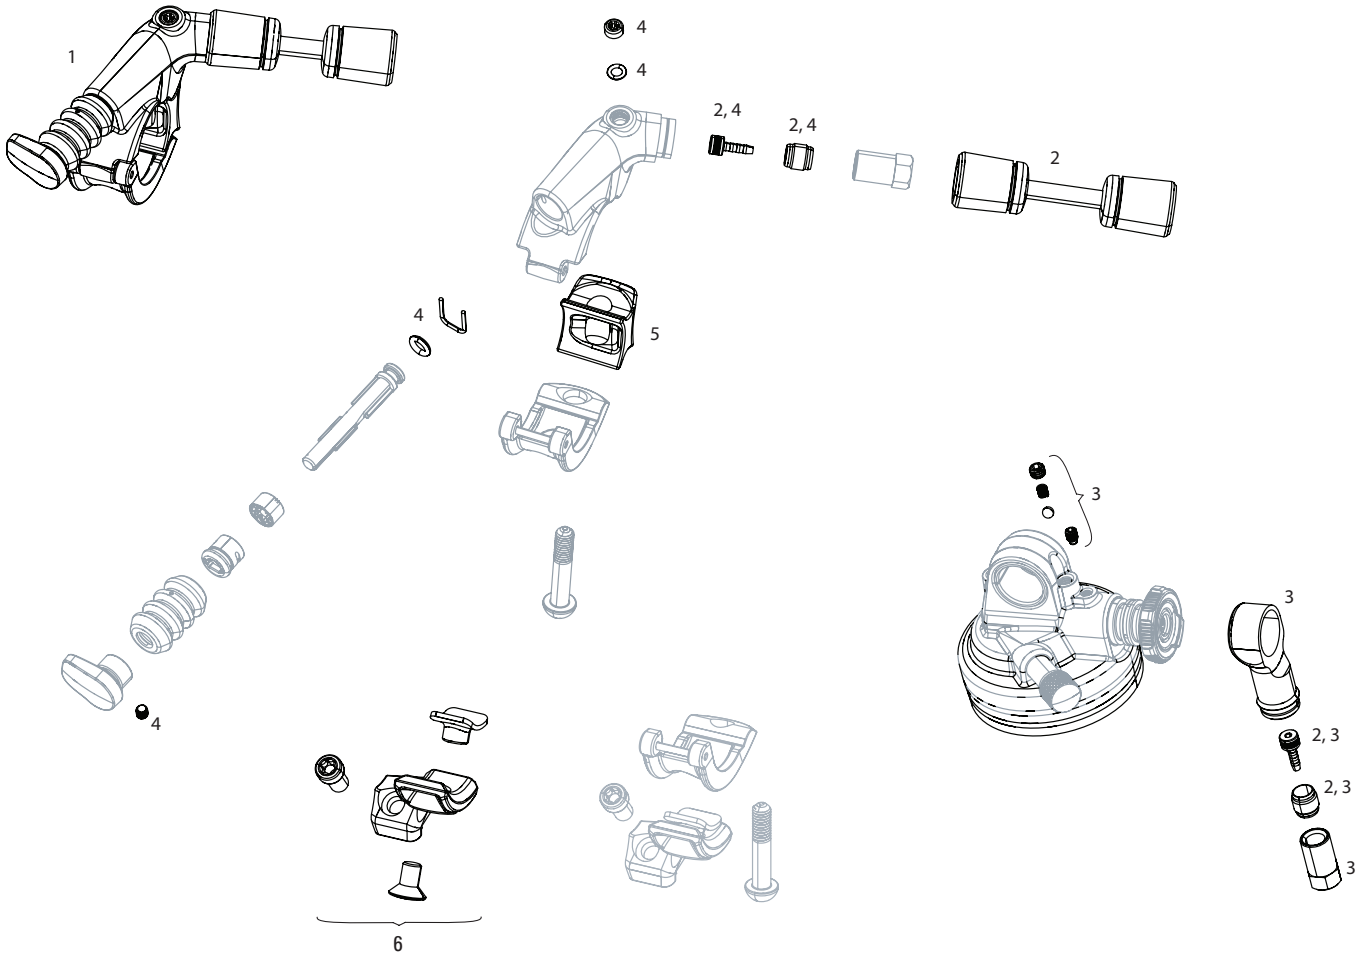

XLOC SPRINT MONARCH A1-A2 (2011-2018)

1	11.4318.000.000	REMOTE - XLOC SPRINT LEFT BLACK (INCLUDES HOSE, BARB & COMPRESSION NUT) - MONARCH XX
1	11.4318.000.010	REMOTE - XLOC SPRINT RIGHT BLACK (INCLUDES HOSE, BARB & COMPRESSION NUT) - MONARCH XX
2	11.4318.002.040	REMOTE HYDRAULIC HOSE KIT - 1250MM SPRINT (INCLUDES HOSES/BARBS/COMPRESSION NUTS)(QTY 2) -XLOC MONARCH XX
3	11.4118.002.000	REAR SHOCK HOSE FITTING KIT - (INCLUDES BANJO, COMPRESSION FITTING & THREADED BARB) - MONARCH XX
4	11.4318.001.000	REMOTE SERVICE KIT - XLOC SPRINT - MONARCH XX
5	11.6818.001.000	REMOTE DISCRETE PUCK - HYDRAULIC REMOTE (SPACER) FOR XLOC REMOTES QTY2
6	11.5315.049.010	DISC BRAKE LEVER CLAMP SHIFTER MOUNTING BRACKET - (MMX) LEFT -GUIDE ULT/RSC/RS/RE/R,LEVEL ULT/TLM/TL, CODE RSC/R, DB5 ELIXIR 9/7/CR MAG/X0/ XX, QTY 1
6	11.5315.049.020	DISC BRAKE LEVER CLAMP SHIFTER MOUNTING BRACKET - (MMX) RIGHT -GUIDE ULT/RSC/RS/RE/R,LEVEL ULT/TLM/TL, CODE RSC/R, DB5 ELIXIR 9/7/CR MAG/X0/ XX, QTY 1
ns	11.4315.011.030	ROCKSHOX BLEED KIT (XLOC/TOTEM) QTY 2 (INCLUDES TWO SYRINGES AND FITTINGS, ONE TORX TOOL)
ns	00.4318.007.001	ROCKSHOX STANDARD BLEED KIT (INCLUDES 2 SYRINGES/FITTINGS, REVERB HYDRAULIC FLUID, 120ML BOTTLE NEW)
ns	11.4315.021.070	ROCKSHOX REVERB HYDRAULIC FLUID, 120ML BOTTLE - REVERB A1-B1 POST/ALL REVERB REMOTES/SPRINT REMOTES
ns	11.4015.354.040	ROCKSHOX REVERB HYDRAULIC FLUID, 1 LITER BOTTLE - REVERB A1-B1 POST/ALL REVERB REMOTES/SPRINT REMOTES