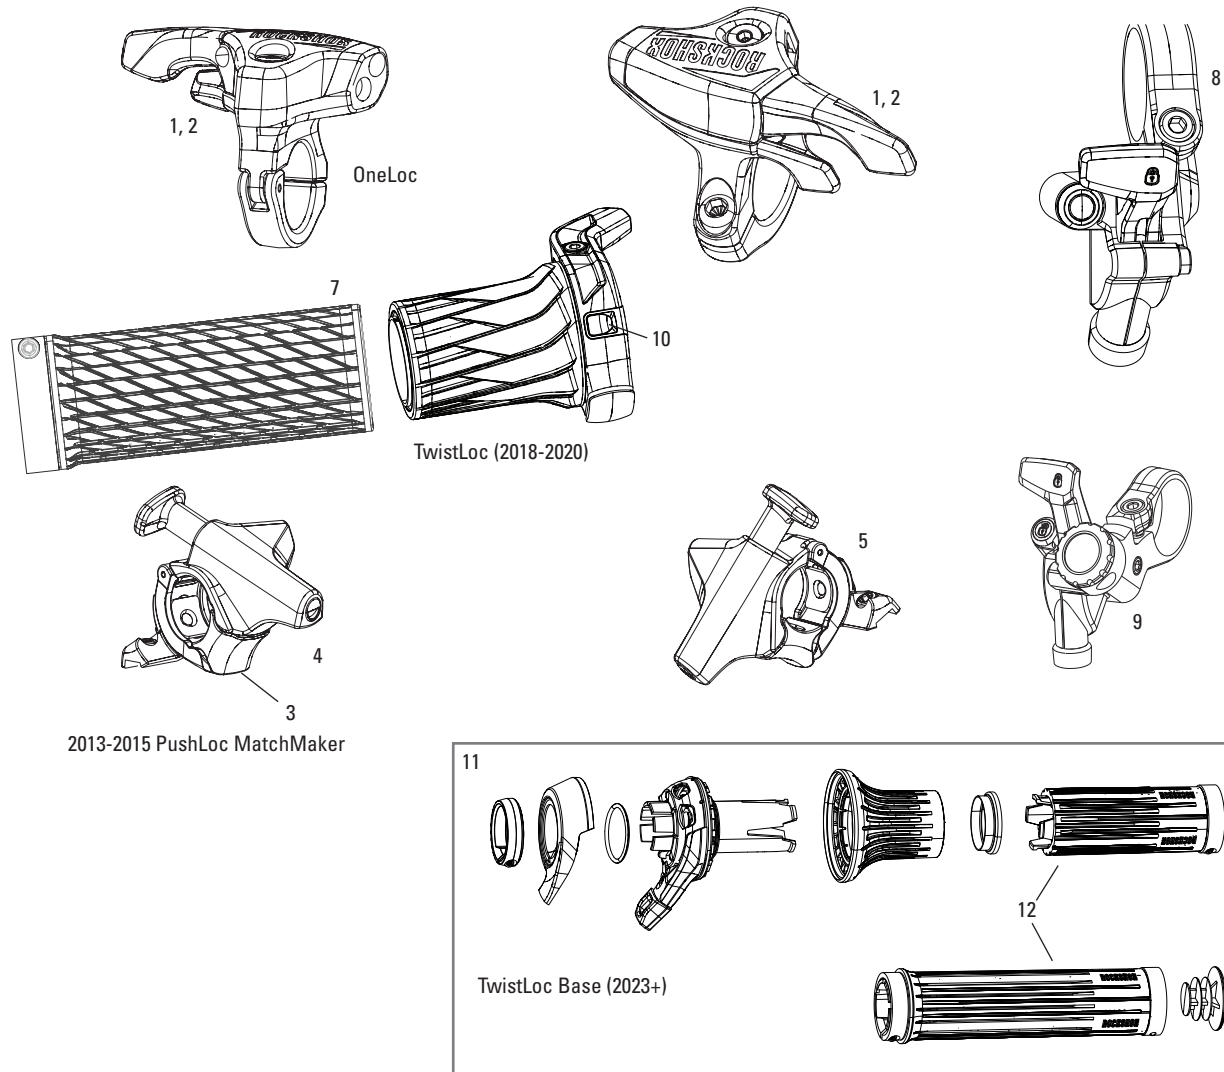

**ONELOC (2016-2020), PUSHLOC (2007-2012)/PUSHLOC (2013-2015),
TWISTLOC (2018-2020)/TWISTLOC BASE (2023+), POPLOC (2012-2020)**

Note:

1. 2013-2015 PushLoc is right and left-specific and is compatible only with 2013+ Motion Control and Recon Gold TurnKey compression dampers. Cable pull = 10mm.
2. Pre-2013 PushLoc and PopLoc are compatible only with pre-2013 Motion Control compression dampers and is convertible to left and right vertical, and left and right horizontal. Cable pull = 17mm.
3. OneLoc is compatible with 2013+ Motion Control and Recon Gold TK dampers with 10mm cable pull and replaces PushLoc.
4. 2023 TwistLoc Base ships with two cables for use with front and rear suspension. One cable can be removed for use with one or the other.
5. 2023 Twist Loc Base lock-on grips are cross compatible with SRAM Eagle Grip Shift lock-on grips

1	00.4318.002.009	REMOTE - ONELOC LEFT/ABOVE, RIGHT/BELOW 10MM, REMOTE ONLY (INCLUDES REMOTE, CABLE&HOUSING) - METRIC REAR SHOCKS, RL (2013+) & CHARGER DAMPERS
2	00.4318.002.010	REMOTE - ONELOC RIGHT/ABOVE, LEFT/BELOW 10MM, REMOTE ONLY (INCLUDES REMOTE, CABLE&HOUSING) - METRIC REAR SHOCKS, RL (2013+) & CHARGER DAMPERS
3	11.6818.001.000	REMOTE DISCRETE PUCK - HYDRAULIC REMOTE (SPACER) FOR XLOC REMOTES QTY2
4	11.5315.049.010	DISC BRAKE LEVER CLAMP SHIFTER MOUNTING BRACKET - (MMX) LEFT -GUIDE ULT/RSC/RS/RE/R,LEVEL ULT/TLM/TL, CODE RSC/R, DB5 ELIXIR 9/7/CR MAG/X0/ XX, QTY 1
5	11.5315.049.020	DISC BRAKE LEVER CLAMP SHIFTER MOUNTING BRACKET - (MMX) RIGHT -GUIDE ULT/RSC/RS/RE/R,LEVEL ULT/TLM/TL, CODE RSC/R, DB5 ELIXIR 9/7/CR MAG/X0/ XX, QTY 1
7	00.4318.026.000	LOCKING GRIPS FOR TWISTLOC 77/125MM WITH BLACK CLAMPS AND END PLUG - TWISTLOC A1(2018-2023)
8	11.4308.848.000	REMOTE - POPLOC LEFT 17MM CABLE PULL - RL (PRE-2013) & ALL TK DAMPERS, (NOT COMPATIBLE WITH 2013+ MOCO)
8	11.4309.207.000	REMOTE - POPLOC RIGHT 17MM CABLE PULL - RL (PRE-2013) & ALL TK DAMPERS
9	11.4308.849.000	REMOTE - POPLOC LEFT ADJUSTABLE 17MM CABLE PULL (NOT COMPATIBLE WITH 2013+ MOCO RL) - RL (PRE-2013) & TK DAMPERS
9	11.4309.208.000	REMOTE - POPLOC RIGHT ADJUSTABLE 17MM CABLE PULL (NOT COMPATIBLE WITH 2013+ MOCO RL) - RL (PRE-2013) & TK DAMPERS
ns	11.4311.184.000	REMOTE - POPLOC RIGHT SHOCK - ARIO
10	11.4018.112.000	REMOTE PLUGS- TWISTLOC (INCLUDES RUBBER TAB FOR LOCK/UNLOCK ICON) QTY 10
11	00.4318.059.000	REMOTE - TWISTLOC BASE FULL SPRINT LEFT 2 POSITION (INCLUDES CABLES, HOUSING, LEFT AND RIGHT GRIPS) - 2 POSITION REMOTE FORKS AND SHOCKS B1
11	00.4318.059.001	REMOTE - TWISTLOC BASE FULL SPRINT LEFT 3 POSITION (INCLUDES CABLES, HOUSING, LEFT AND RIGHT GRIPS) - 3 POSITION REMOTE FORKS AND SHOCKS B1
12	00.4318.026.003	GRIPS FOR TWISTLOC 77/125MM TEXTURED GRIPS (INCLUDES BLACK CLAMPS, END PLUGS) - TWISTLOC BASE B1+ (2023+)