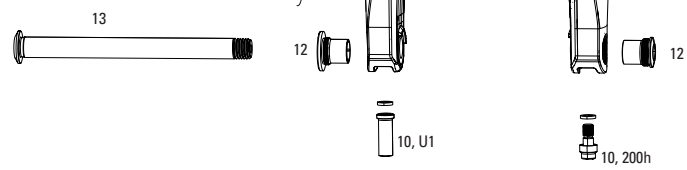

REVERB / REVERB STEALTH REMOTE A1-A2 (2011-2016)

RM-RVB-A1, RM-RVB-A2

REMOTE A2	
2	11.6815.026.050 REMOTE - REVERB (LEFT ABOVE/RIGHT BELOW) MMX (INCLUDES REMOTE, MMX CLAMP, DISCRETE PUCK, 2000MM HOSE, BARB, NEW STRAIN RELIEF) - REVERB A2
2	11.6815.026.060 REMOTE - REVERB (RIGHT ABOVE/LEFT BELOW) MMX (INCLUDES REMOTE, MMX CLAMP, DISCRETE PUCK, 2000MM HOSE, BARB, NEW STRAIN RELIEF) - REVERB A2
MATCHMAKER CLAMP	
3	11.5315.049.010 DISC BRAKE LEVER CLAMP SHIFTER MOUNTING BRACKET - (MMX) LEFT -GUIDE ULT/RSC/RS/RE/R,LEVEL ULT/TLM/TL, CODE RSC/R, DB5 ELIXIR 9/7/CR MAG/X0/ XX, QTY 1
3	11.5315.049.020 DISC BRAKE LEVER CLAMP SHIFTER MOUNTING BRACKET - (MMX) RIGHT -GUIDE ULT/RSC/RS/RE/R,LEVEL ULT/TLM/TL, CODE RSC/R, DB5 ELIXIR 9/7/CR MAG/X0/ XX, QTY 1
4	11.6818.001.000 REMOTE DISCRETE PUCK - HYDRAULIC REMOTE (SPACER) FOR XLOC REMOTES QTY2
BARBS	
5	11.6815.022.010 SEATPOST HOSE BARB - REVERB POST (QTY 1) - REVERB
5	11.6815.022.020 SEATPOST HOSE BARB - REVERB POST (QTY 10) - REVERB
6	11.6815.022.030 REMOTE HOSE BARB - REVERB REMOTE (QTY 1) - REVERB
6	11.6815.022.040 REMOTE HOSE BARB - REVERB REMOTE (QTY 10) - REVERB
TOOLS	
7	00.6815.066.030 SEATPOST BARB CONNECTOR - REVERB STEALTH
8	00.6815.066.020 SEATPOST BLEED TOOL - REVERB
9	00.6815.066.010 SEATPOST OIL HEIGHT TOOL - REVERB
10	00.6818.043.000 SEATPOST IFP HEIGHT TOOL (210MM LENGTH) - REVERB AXS/REVERB A1-B1/REVERB STEALTH A2-C1
11	11.6815.025.010 SEATPOST HYDRAULIC HOSE - (2000MM) KIT (INCLUDES NEW HOSE, NEW STRAIN RELIEF, NEW BARB) - REVERB A1-B1
12	11.6818.055.000 SEATPOST BLEED SCREW - REVERB STEALTH & REVERB REMOTE (INCLUDES BLEED SCREWS & O-RINGS) (QTY 10) REVERB REMOTE A1-A2, REVERB STEALTH A1-C1 (2011-2020)

RUDY XPLR A1 (2022+)

FS-RUDY-BSE-A1, FS-RUDY-ULT-A1, FS-RUDY-ULT-A2

Note:

1. Rudy requires 42mm long caliper mounting bolts.
2. Fender bolts are M3x12 (qty 2) and M5x8 (qty 1). Max bolt torque is 1Nm (9 in-lb).
3. FS-RUDY-ULT-A2 gets all new Charger Race Day 2 damper. No other changes from A1.