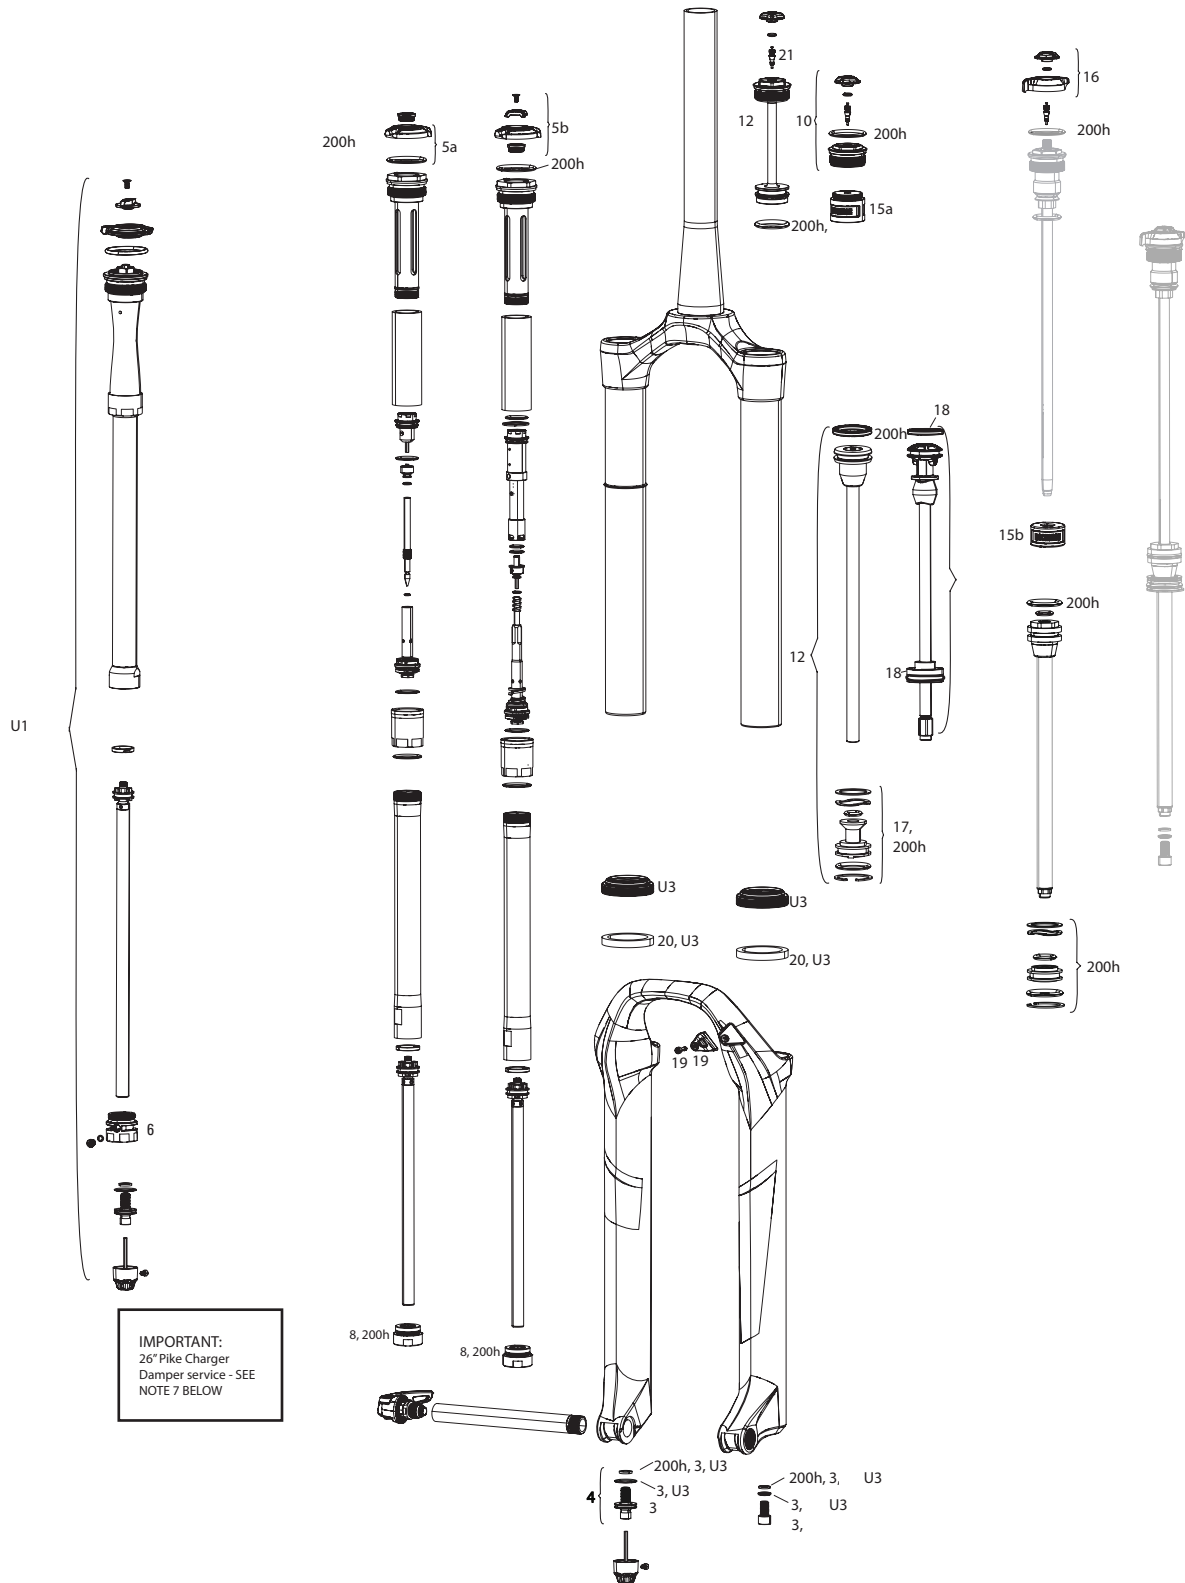

PIKE A1-A3 (2014-2017)

FS-PIKE-RCT3-A1, FS-PIKE-RC-A1, FS-PIKE-RCT3-A2, FS-PIKE-RC-A2, FS-PIKE-RCT3-A3

IMPORTANT:
26" Pike Charger
Damper service - SEE
NOTE 7 BELOW

Note:

1. Charger damper fluid - use RockShox Rear Suspension Damping Fluid 3wt.
2. Charger lower leg lubricant - use RockShox Pike Suspension Oil, 0w-30.
3. Charger damper bleed - use Bleed fitting Charger Damper and RockShox Charger Damper Standard Bleed Kit.
4. For Travel Change and Bottomless Token options, see the respective pages in this catalog, listed in the Index.
5. Pike Solo Air CSU's do not come with gradients printed on the stanchion tubes.
6. Pike Debonair seal head is not compatible with Solo Air Spring shaft.
7. **IMPORTANT:** When servicing 26" variants of Pike and moving to the new, upgraded seal head (contained in all Full Service Kits) for the first time, you must change the damper tube to 11.4018.063.000. The new damper tube will have a turned indicator mark on the lower section of the damper tube, see the Pike Service Manual for details. If your damper tube does not have this indicator mark, you must purchase the new damper tube to use the new, upgraded seal head.
8. A complete decal and maxle overview can be found in back of the catalog.