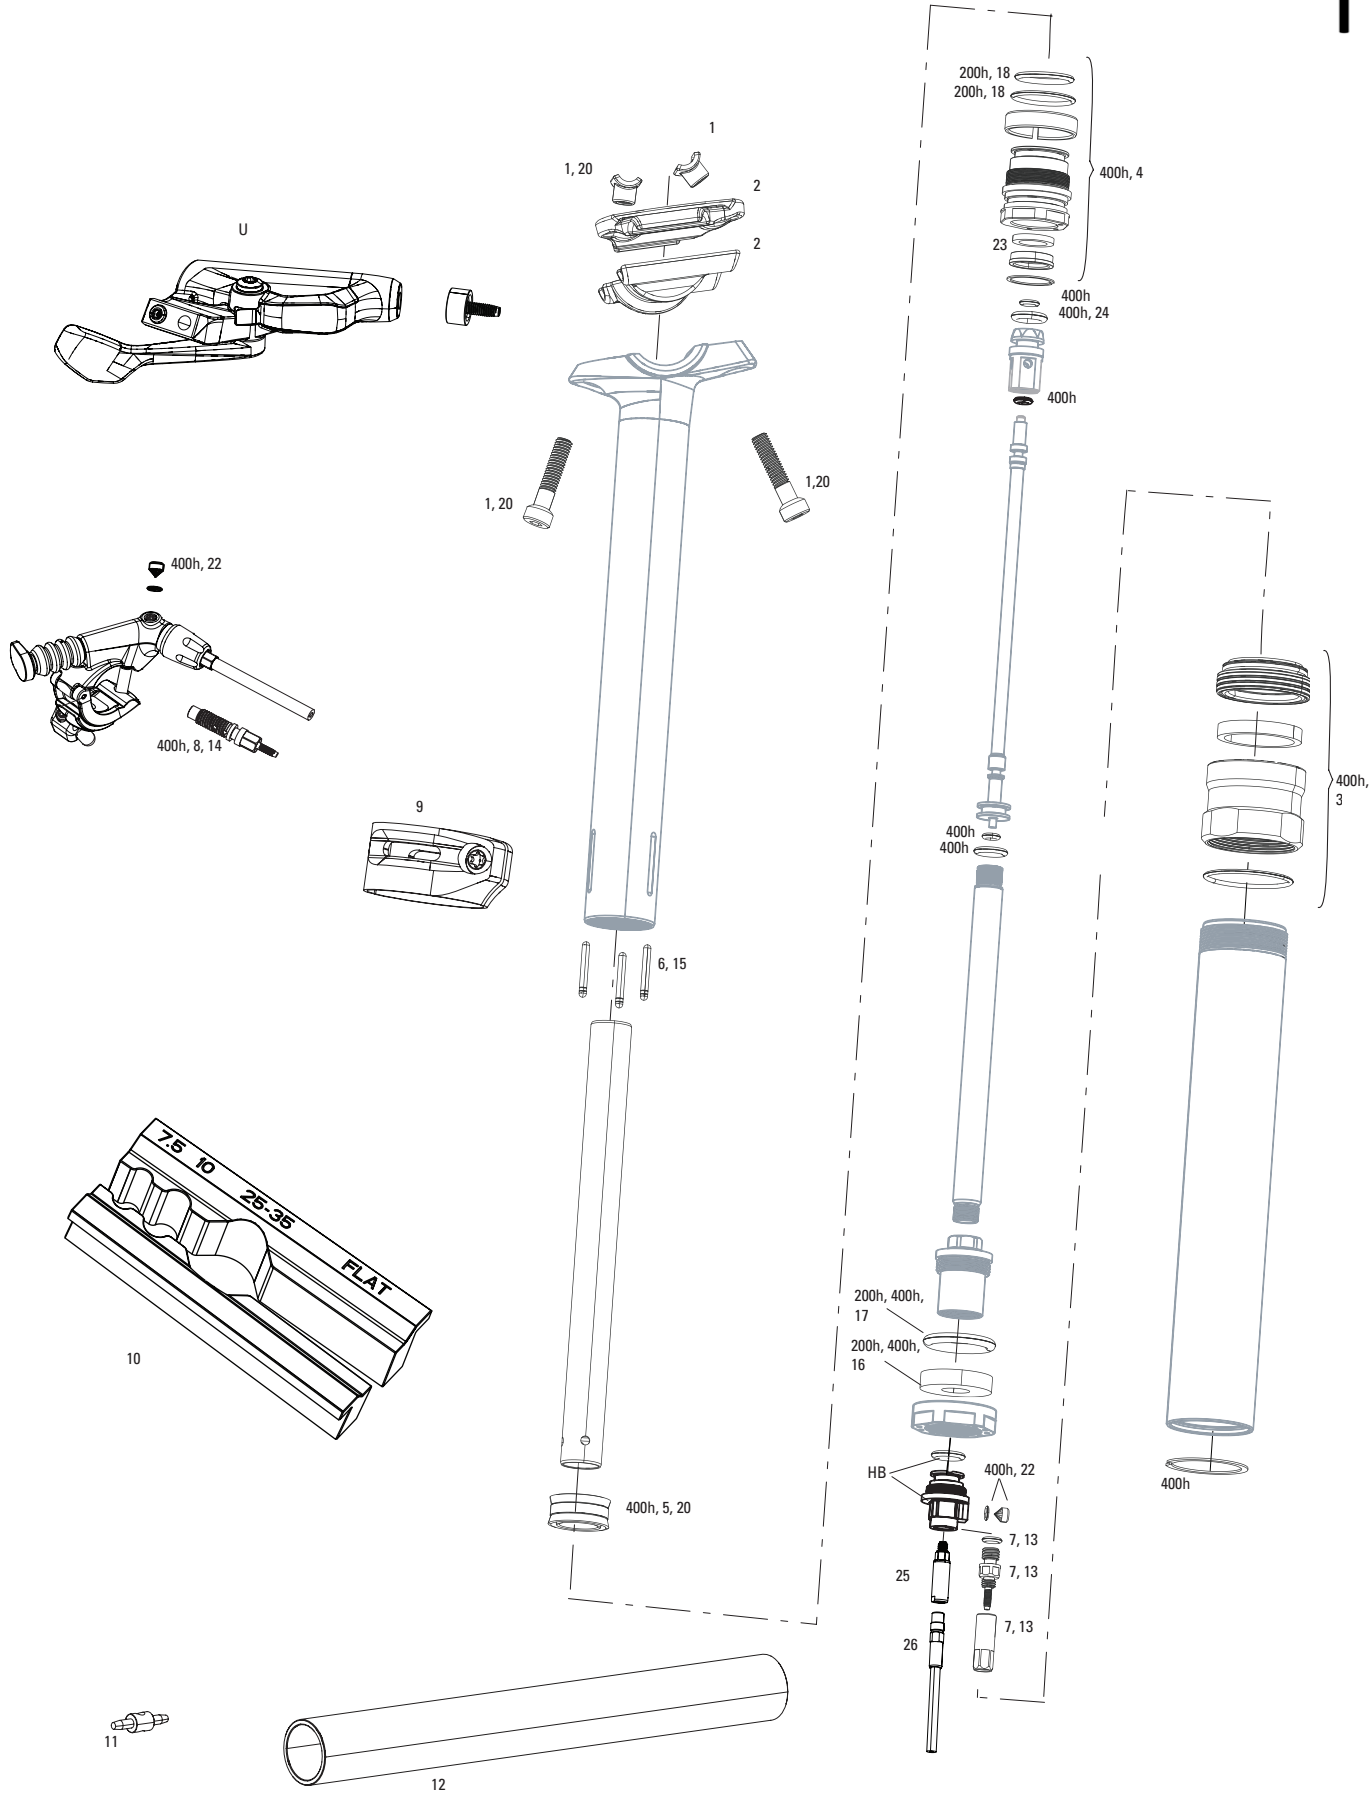

REVERB STEALTH B1 (2017-2019)

SP-RVB-STLH-B1, SP-RVB-ST1X-B1

REVERB STEALTH B1 (2017-2019)

SP-RVB-STLH-B1, SP-RVB-ST1X-B1