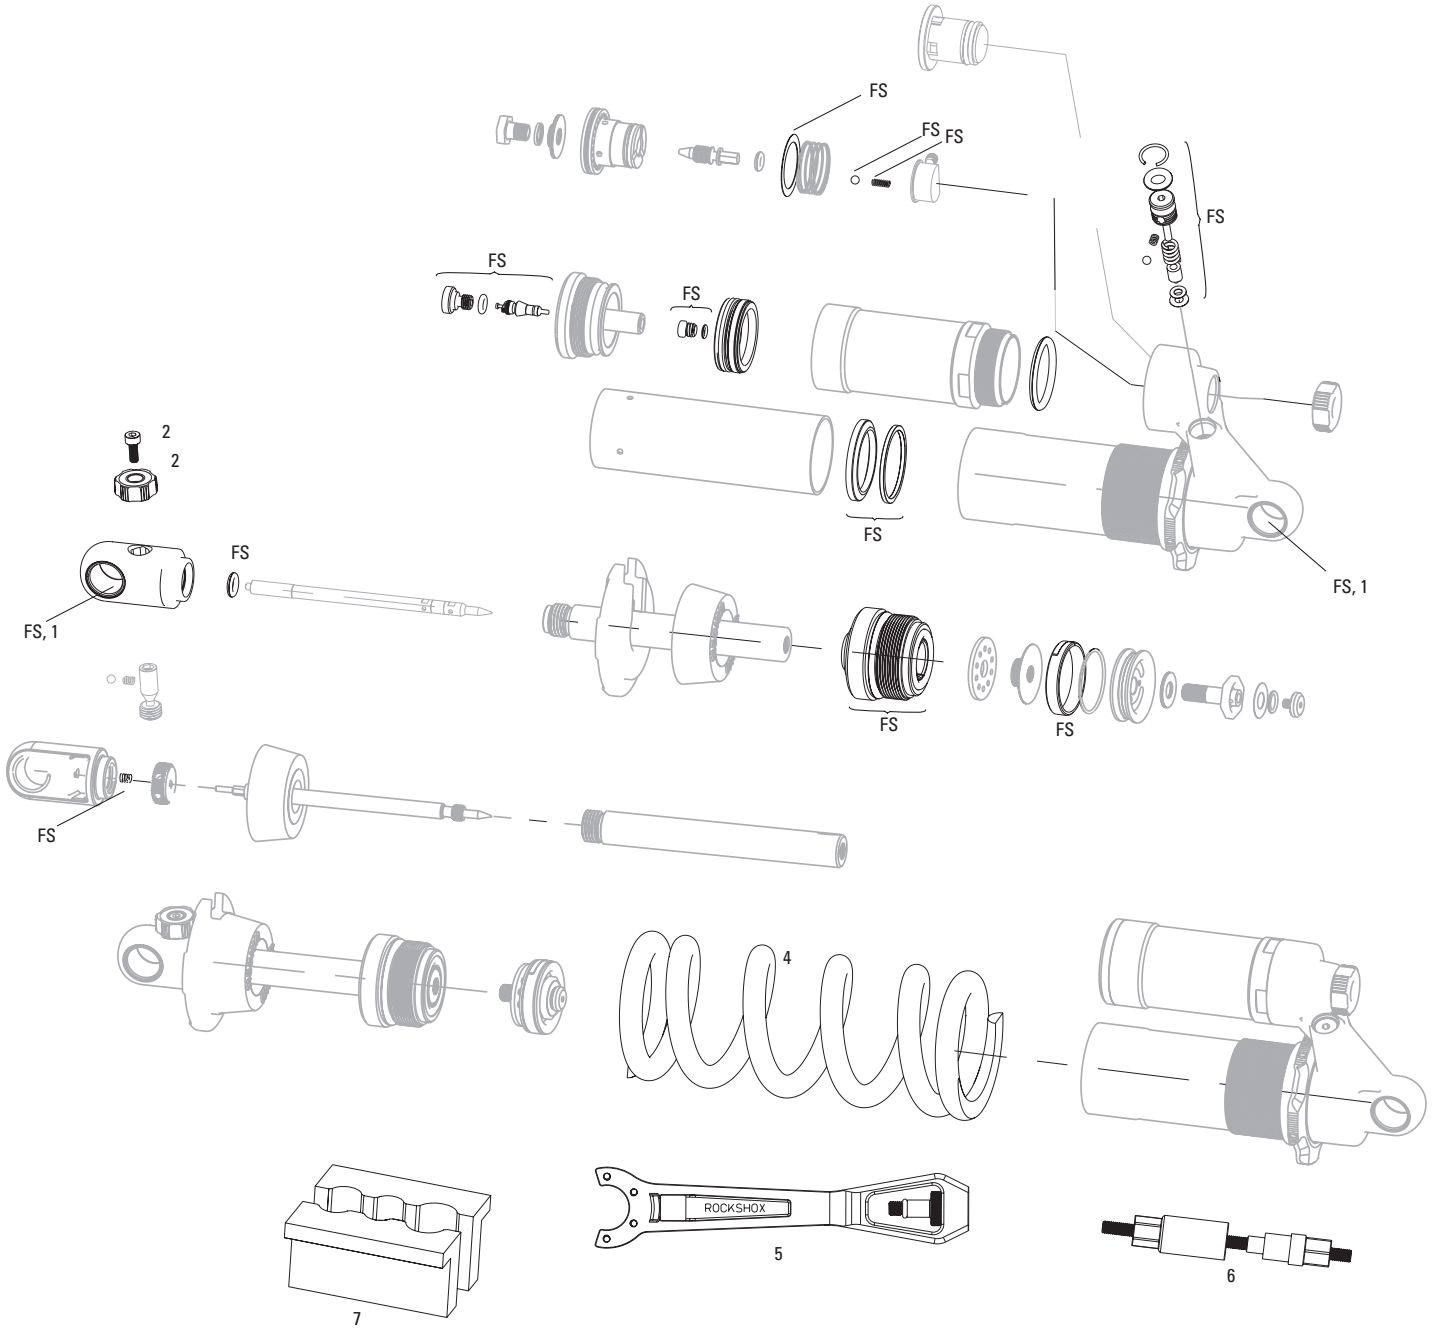

VIVID COIL A1-A2 (2008-2013)

Note:

1. Not all service parts may be visible in exploded views. Vivid Service Kit includes all o-rings, seals, glide rings, ball bearings, and detent springs.
2. Please note all model year identification in kit descriptions for compatibility.
3. Use appropriate aluminum spring collar/retainer (item 18) with spring rates 250lb - 500 lb. Use appropriate Steel spring collar/retainer (item 18) with spring rates 550lb - 650lb. See chart for reference.
4. Please refer to the Spring / Collar / Retainer Guide for the correct spring collar/retainer.
5. Use "1/2"x1/2" Rear Shock Bushing/Mount Hardware Tool" to remove and install eyelet bushing and mounting hardware.
6. Full Service kits contain updated sealhead assembly.

Spring / Collar/Retainer Guide		Shock Stroke							
		51mm 2.0in	57mm 2.25in	63mm 2.5in	70mm 2.75in	76mm 3.0in	89mm 3.5in		
Spring Weight	200lb								
	250lb	n/a	n/a	Aluminum	Aluminum	Aluminum			
	300lb								
	350lb	Aluminum	Aluminum	Aluminum	Aluminum				
	400lb								
	450lb								
	500lb								
	550lb	Steel	Steel	Steel	Steel	Steel			
600lb									
650lb	n/a						n/a	n/a	n/a