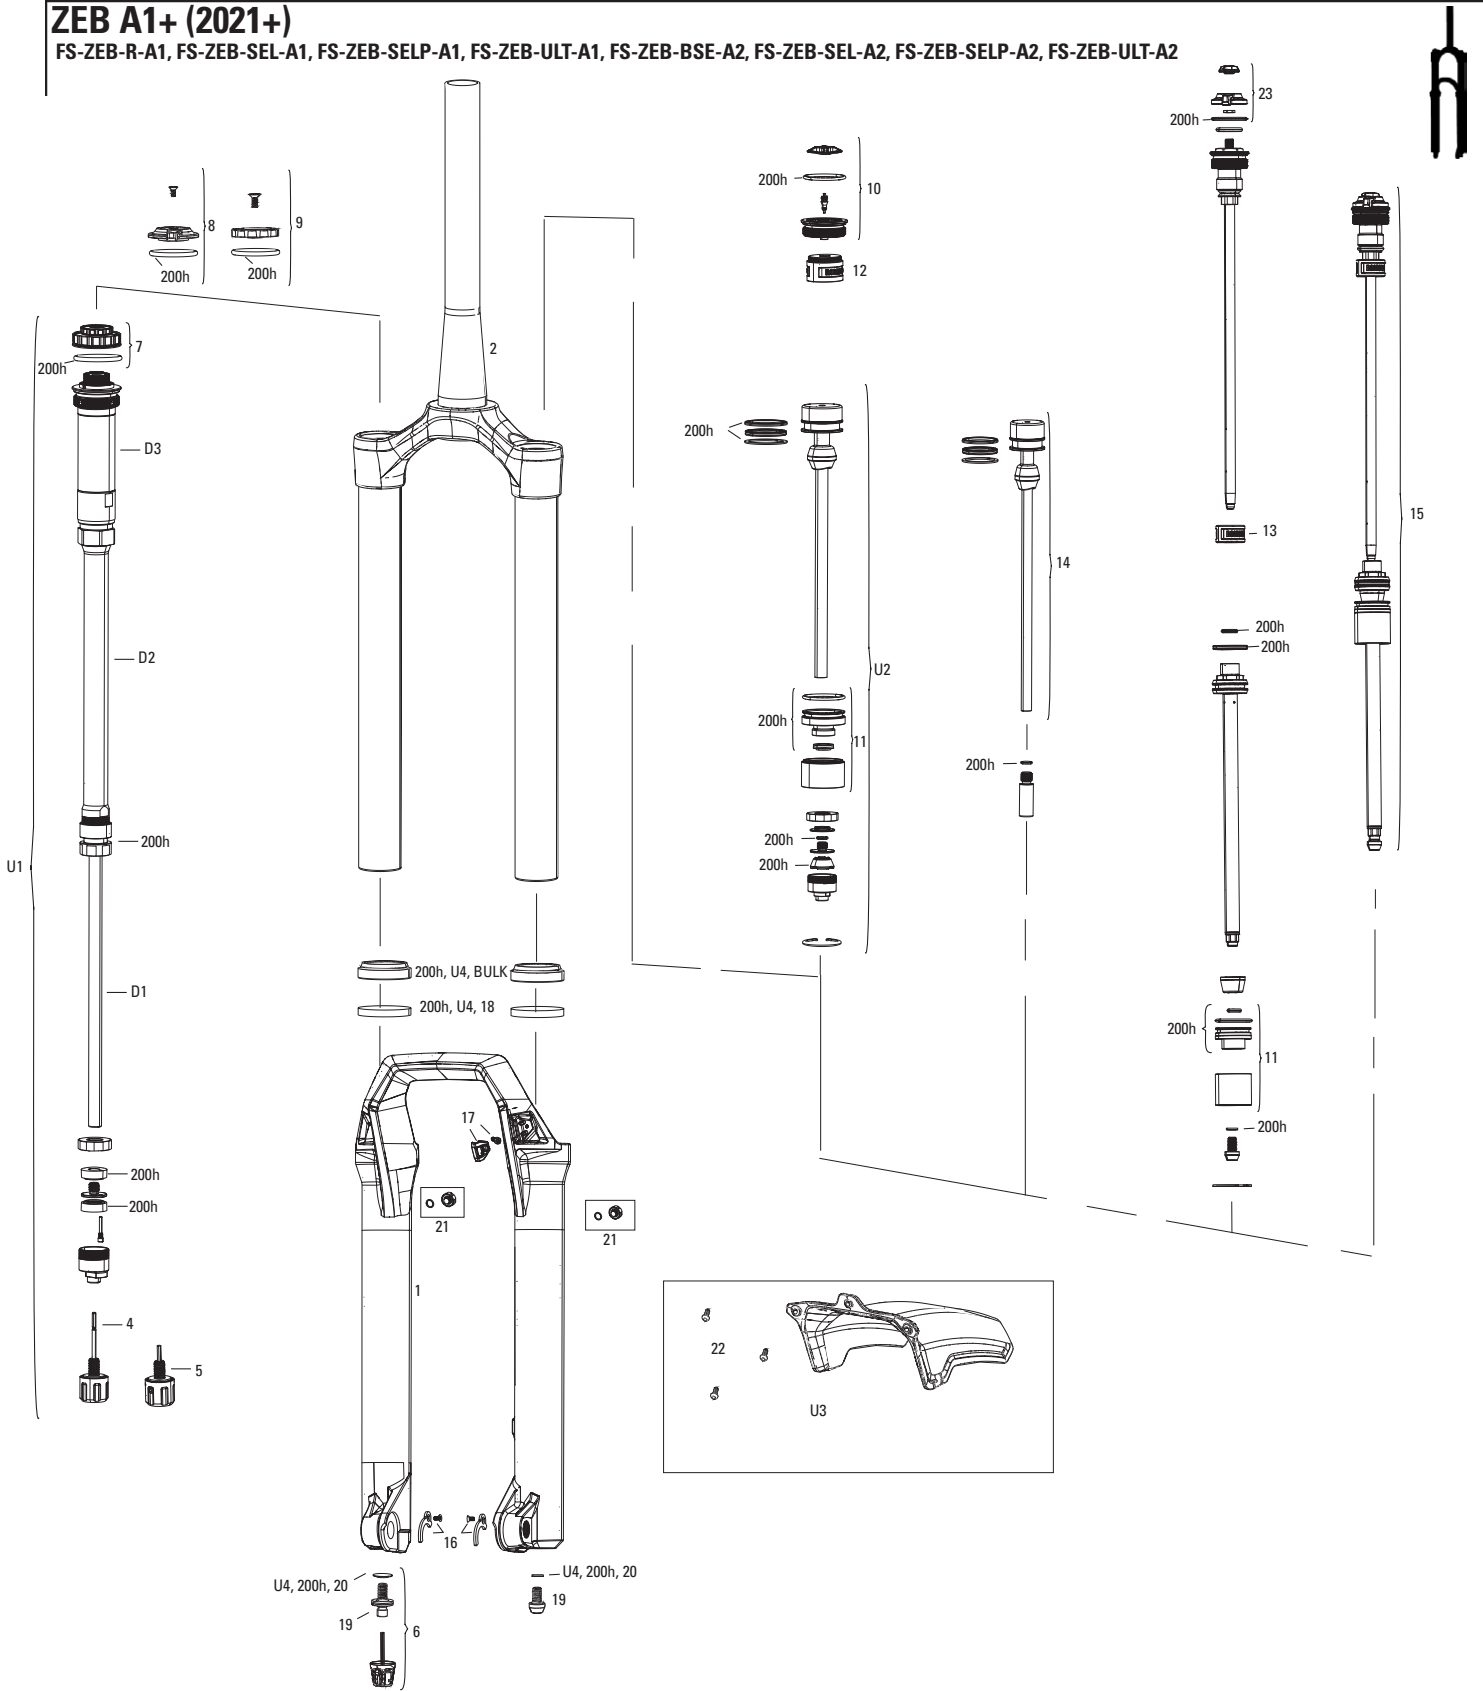

# ZEB A1+ (2021+)

FS-ZEB-R-A1, FS-ZEB-SEL-A1, FS-ZEB-SELP-A1, FS-ZEB-ULT-A1, FS-ZEB-BSE-A2, FS-ZEB-SEL-A2, FS-ZEB-SELP-A2, FS-ZEB-ULT-A2

**Note:**  
1. Fender bolts are M3-.5x11 (qty 3)