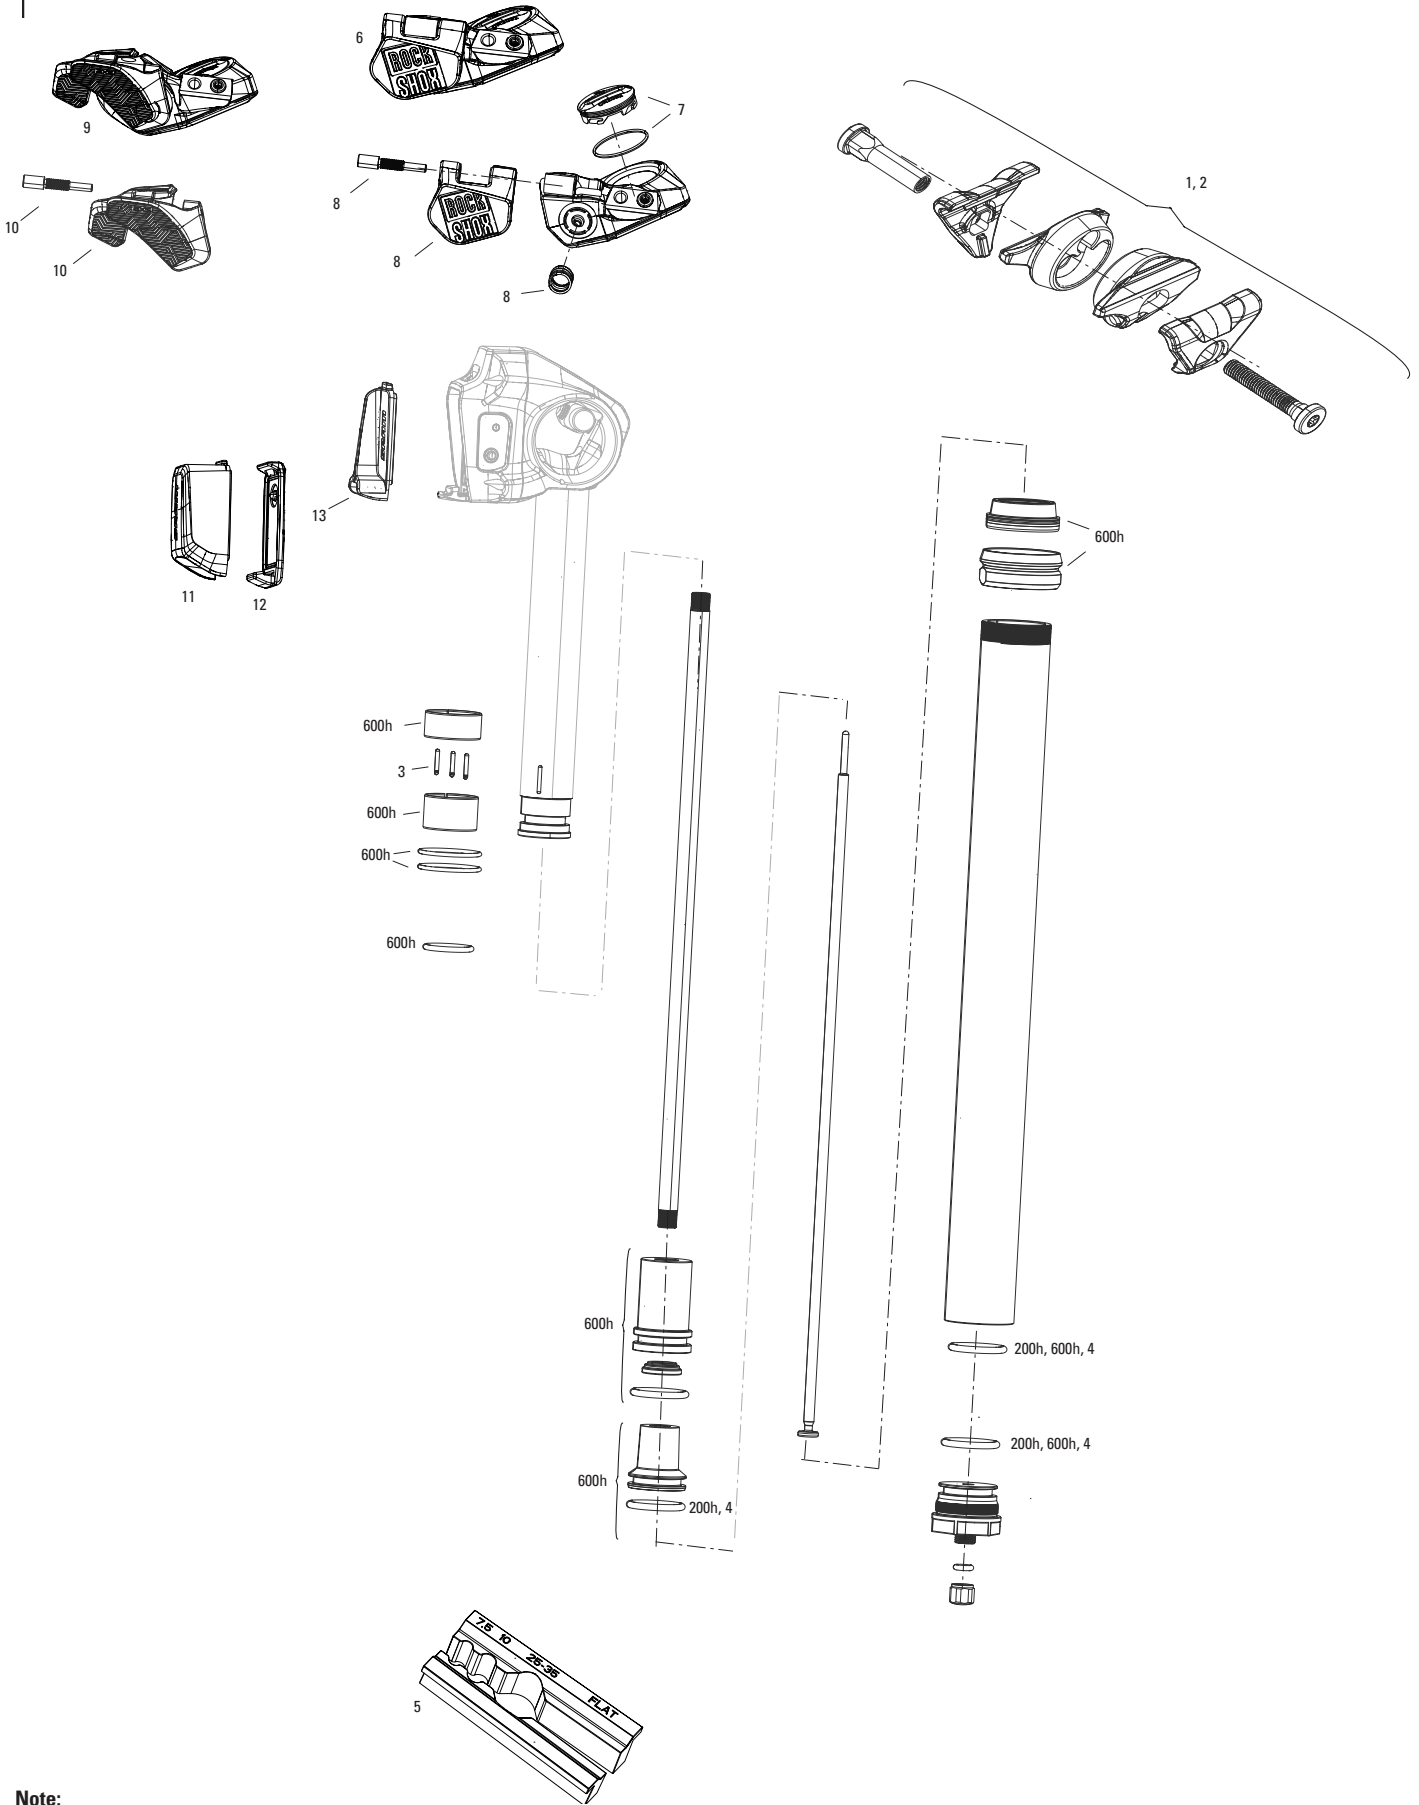

# REVERB XPLR AXS A1 (2022+)

SP-RVB-XPLR-A1

**Note:**

1. The 2 button left controller lever does not fit the 1 button controller body.