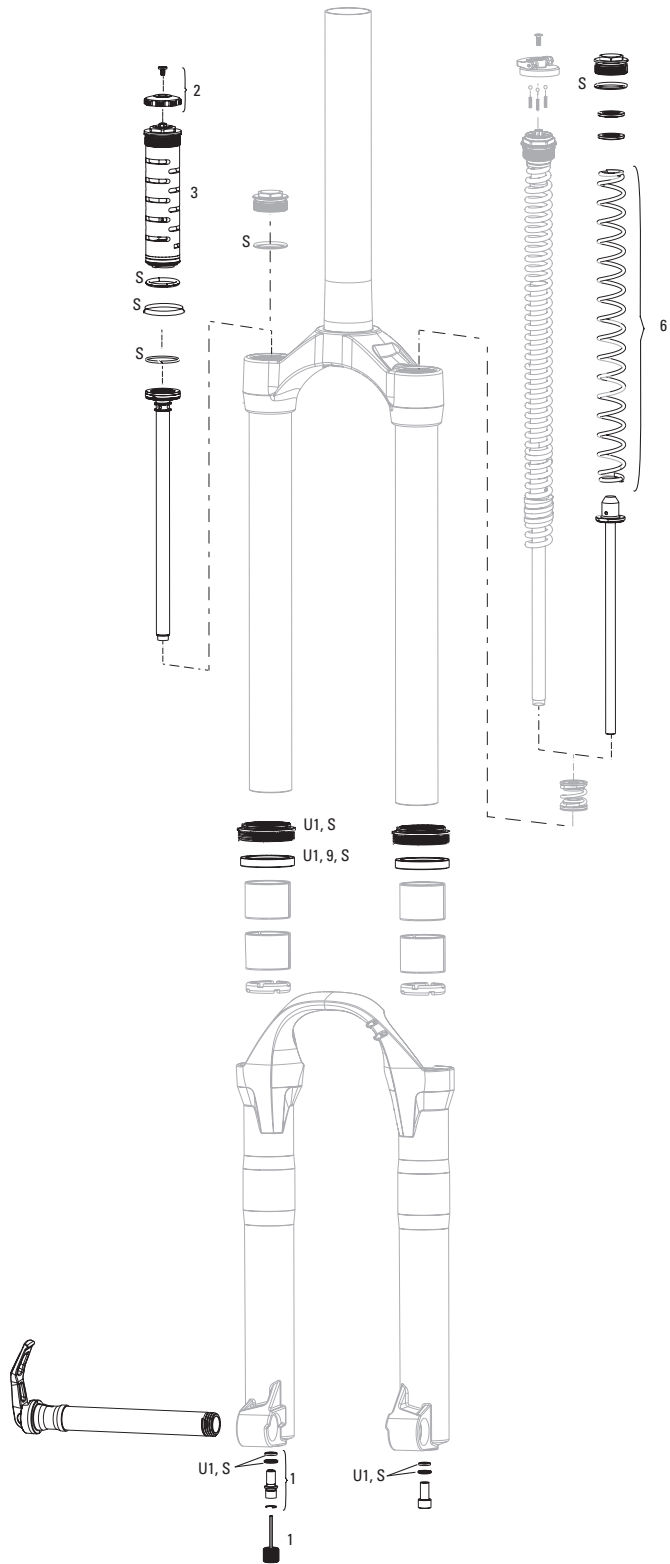

# DOMAIN A1-A2 (2007-2016)

FS-DOMN-RC-A1, FS-DOMN-R-A1, FS-DOMN-RC-A2, FS-DOMN-R-A2

**Note:**

1. Full service kits include replaceable o-rings, glide rings, retaining rings, crush washers, crush washer retainers and shaft bolts/nuts. All air service kits include replacement schrader valve cores. Not all service parts are pictured. All basic service kits include the following replaceable wear items: o-rings, glide rings, dust seals, and foam rings.
2. Aftermarket forks include Medium spring installed. Soft and Firm tuning springs are included in fork box.
3. A complete decal and Maxle overview can be found in back of the catalog.