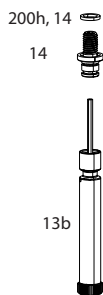

Charger Race Day 2

Note:

1. 2 Position dampers are compatible with OneLoc and 2P TwistLoc remotes.
2. 3 Position dampers are compatible with 3p TwistLoc remotes.
3. Complete damper upgrade kit required to convert from Crown Adjust to Cable Remote Adjust.
4. Decal and Maxle pages can be found in back of the catalog.
5. 15x110 Boost Maxle not compatible with 32mm SID C1, use 15x100 Maxle. See parts page for compatible parts.