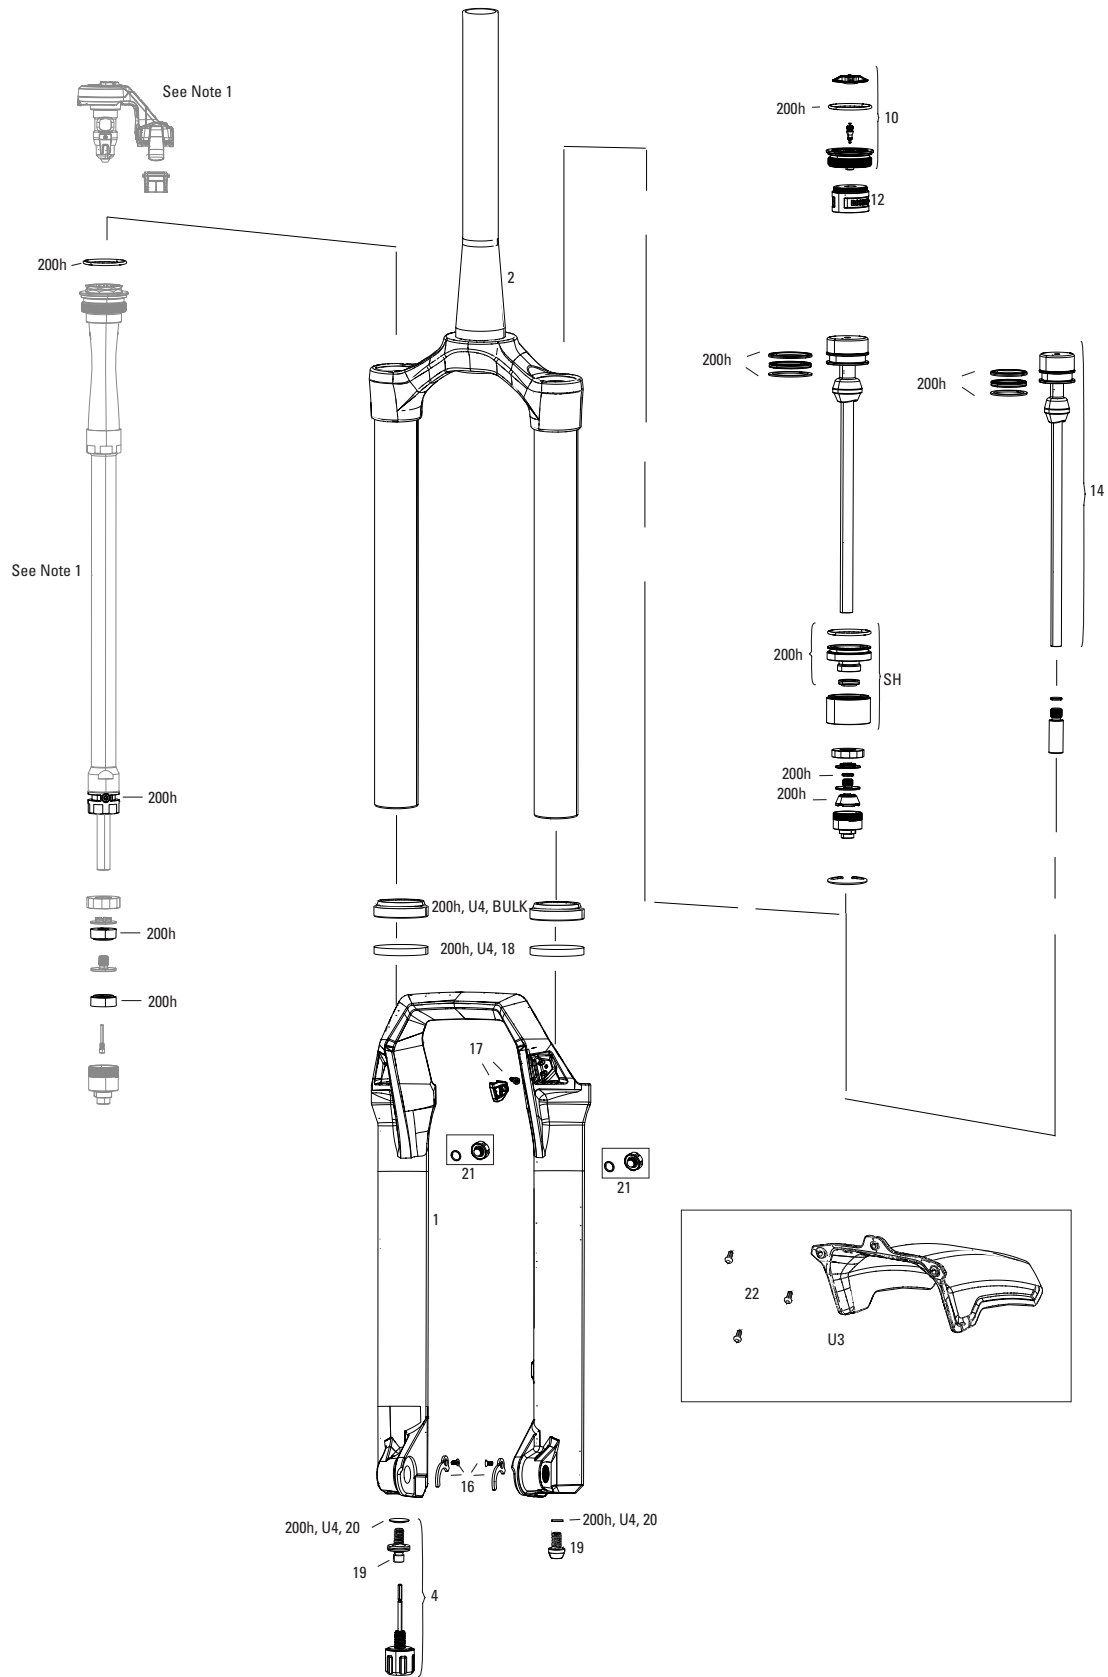

Note:
1. For Flight Attendant Damper and Compression control support, please visit your local dealer
2. Fender bolts are M3-5x11 (qty 3)