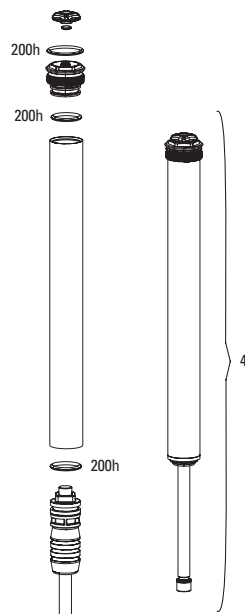

# SEKTOR SILVER RL A2 (2017-2018)

FS-SKTS-RL-A2

**Note:**

1. All basic service kits include the following replaceable wear items: o-rings, glide rings, dust seals, and foam rings.
2. Convert from Crown Adjust to Remote Adjust: Remote compression damper, remote compression adjuster spool, cable clamp and remote lever assembly.
3. Thread Pitch is 0.8mm for Recon Silver C1 and Sektor Silver A2
4. Maximum Tire Diameter: 714mm Maximum Tire Width: 81mm
5. 32mm Boost lower legs use flangeless wiper seals.
- 6 Decal and Maxle pages can be found in back of the catalog.