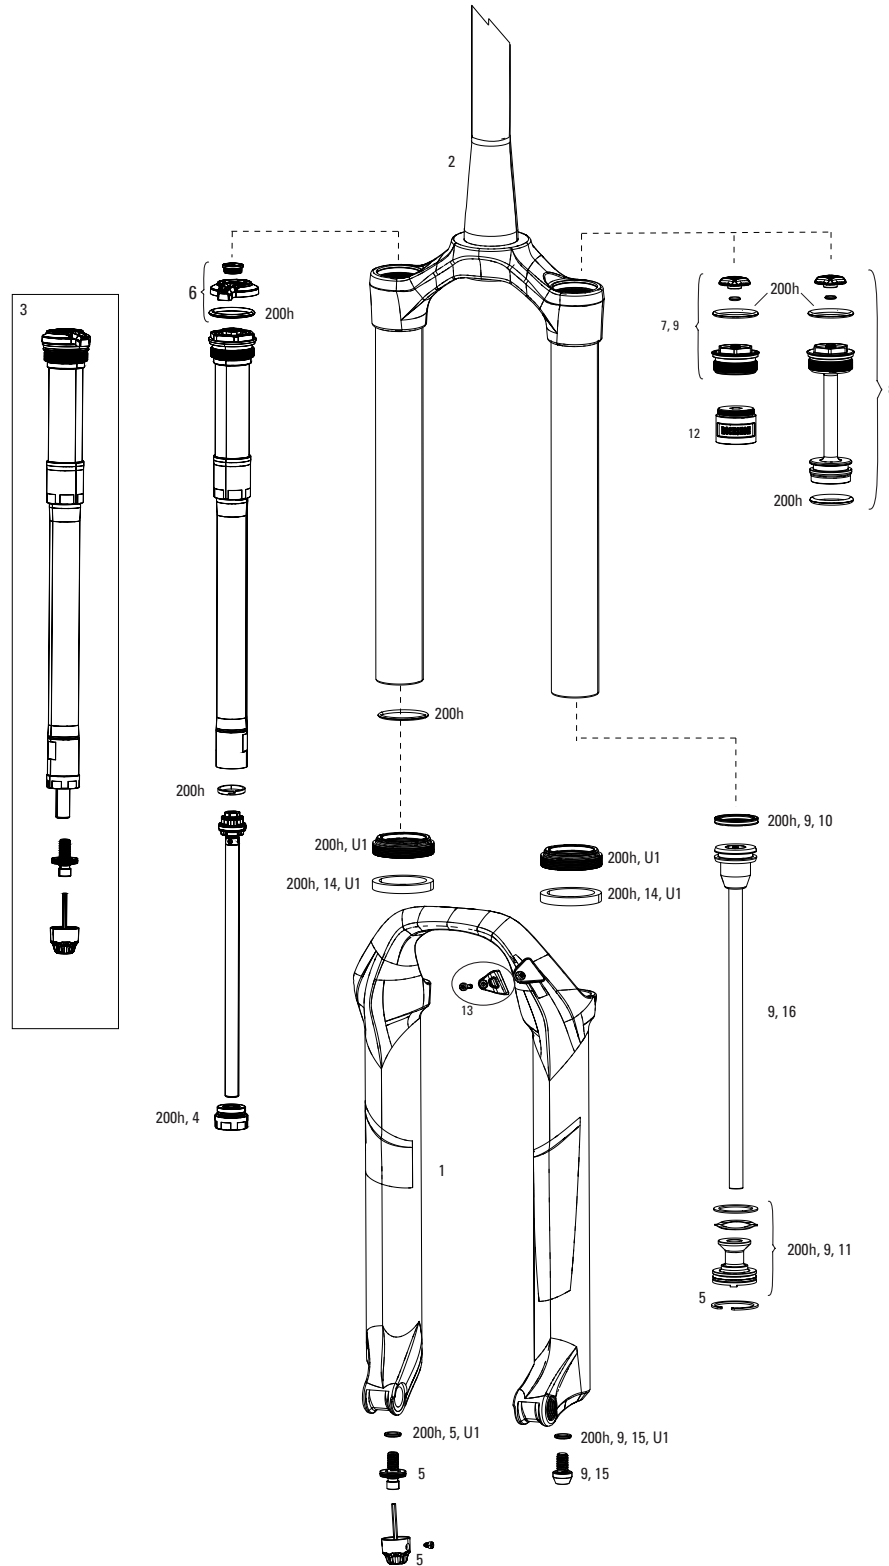

Note:

1. 200 Hour service kits include replaceable o-rings, glide rings, retaining rings, crush washers, and crush washer retainers.
2. Charger damper fluid - use RockShox Rear Suspension Damping Fluid 3wt.
3. Charger lower leg lubricant - use RockShox Pike Suspension Oil, 0w-30.
4. Charger damper bleed - use Bleed fitting Charger Damper and RockShox Charger Damper Standard Bleed Kit.
5. For Travel Change and Bottomless Token options, see the respective pages in this catalog, listed in the Index.
6. Pike DJ CSU's do not come with gradients printed on the stanchion tubes.
7. Pike DJ forks with .5mm top cap threads will be indicated with a machined circle around the tool interface.
8. A complete decal and Maxle overview can be found in back of the catalog.