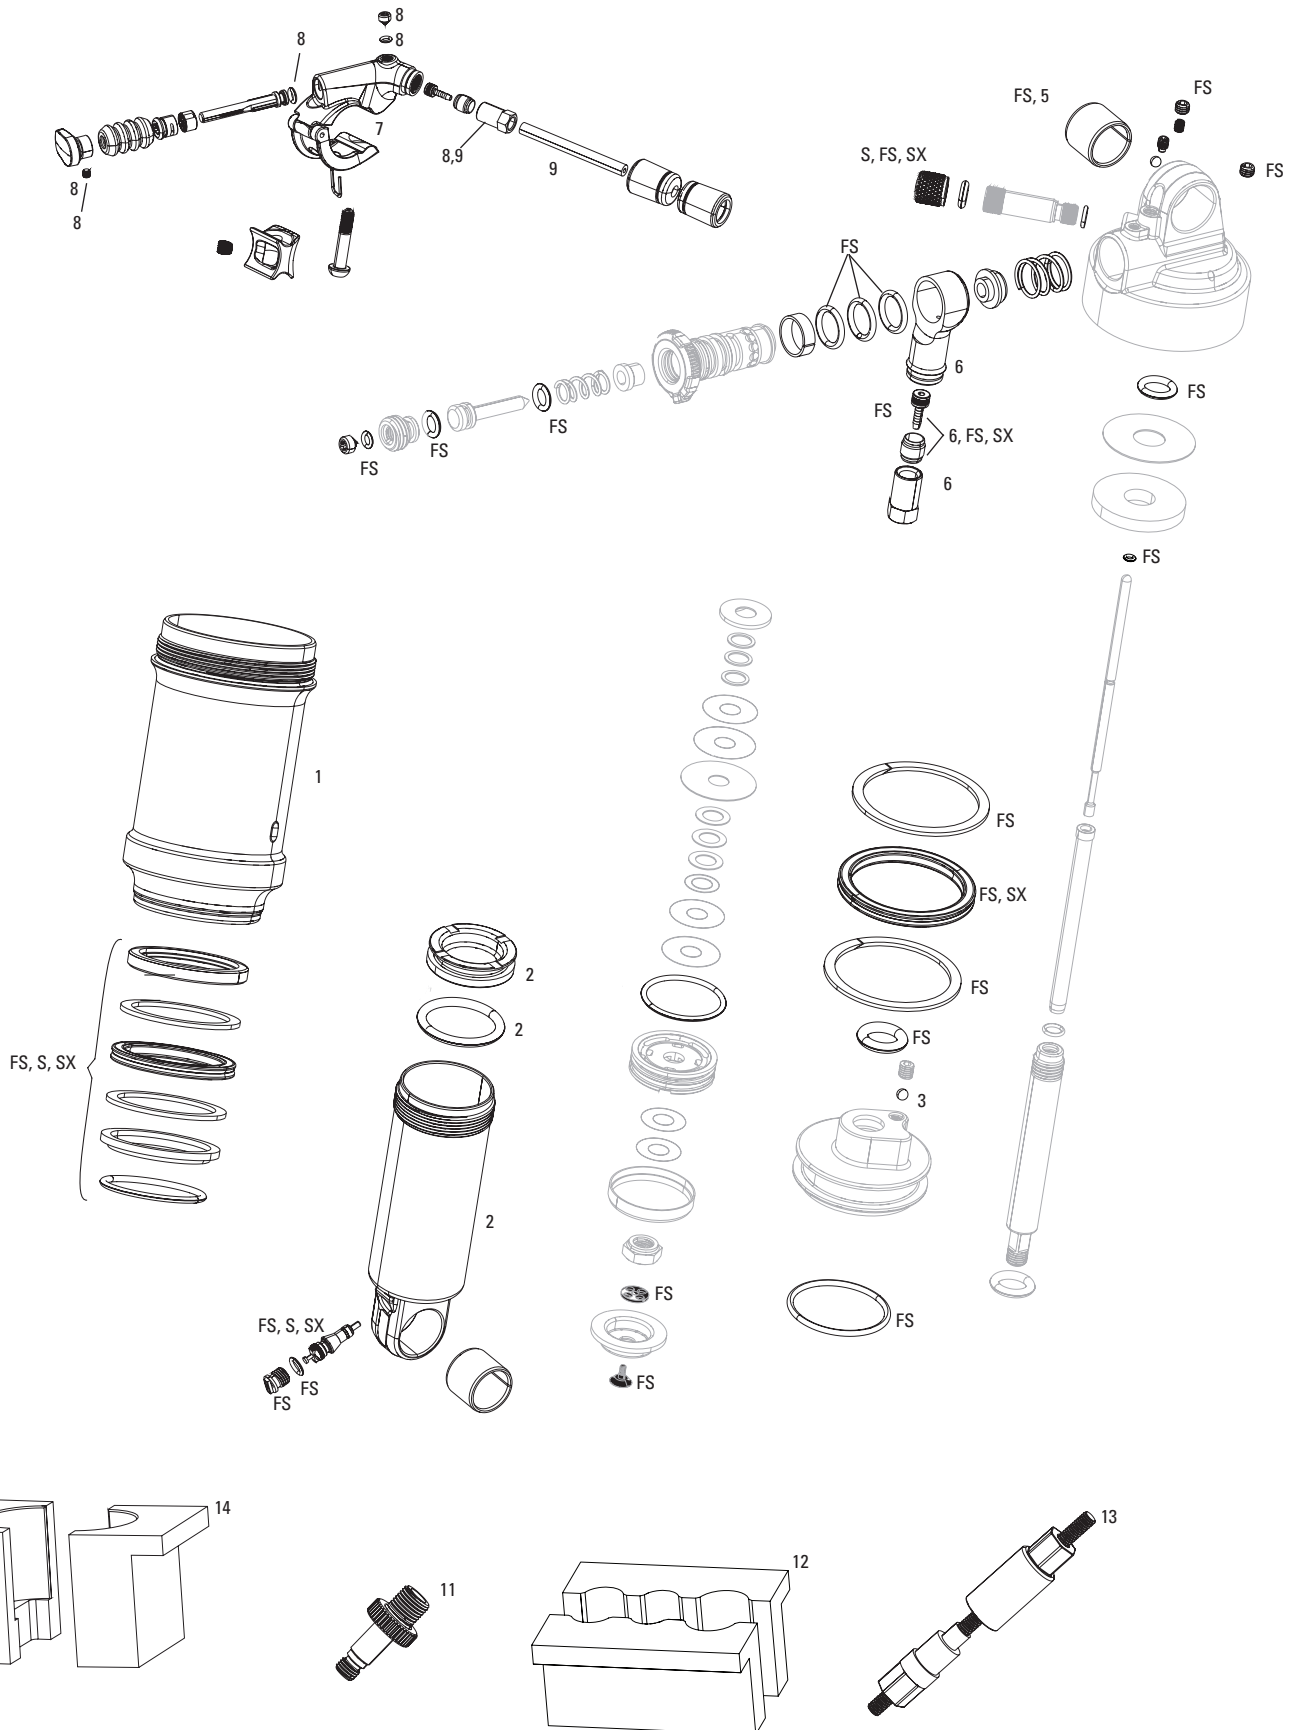

# MONARCH XX A1-A2 (2012-2013)

RS-MNR-XX-A1, RS-MNR-XX-A2

Xloc remote lever assembled, includes hose