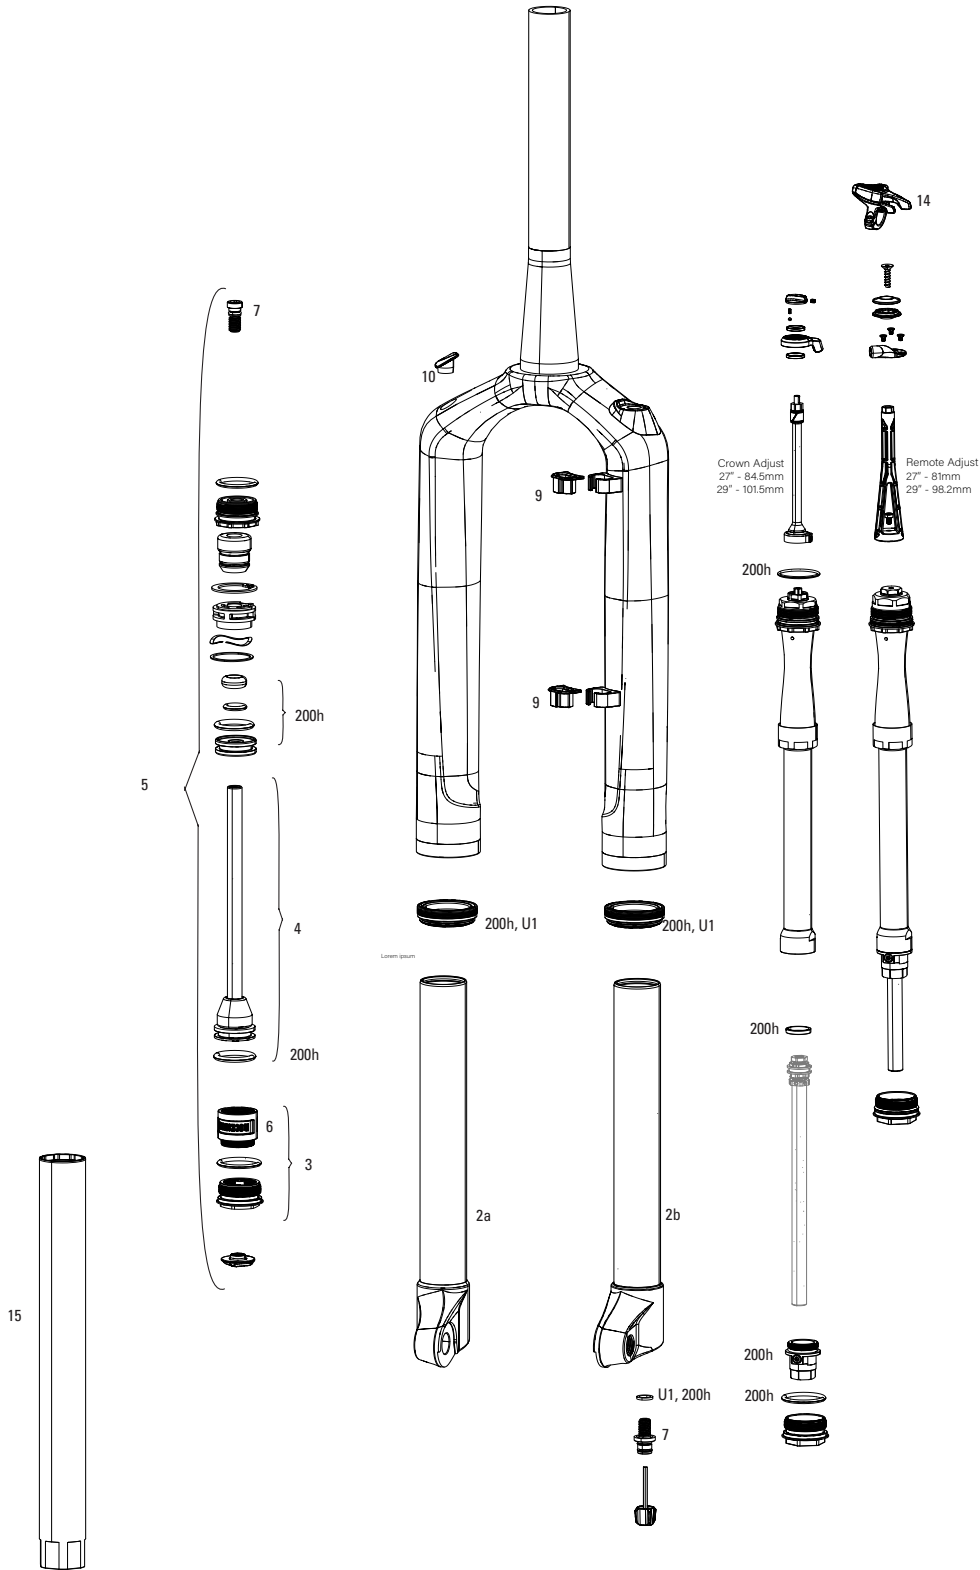

RS-1 RLC A1/ RL A1 (2018-2019)

FS-RS1-RLC-A1, FS-RS1-RL-A1

Note:

1. RS1 Charger is available in a Remote RL and a Crown RLC versions. The Remote is only RL, and the Crown is only RLC.
2. The RS1 Charger 2 **REQUIRES** a new bottom cap which is different than all previous bottom caps found on the RS1
3. The RS1 Charger 2 Remote RL **REQUIRES** the knob base on the CFU to have 3 tapped screw holes; RS1 Charger Remote RL **CANNOT** be installed into an older generation CFU with a knob base.
4. RLC/RL Charger and CFU not compatible with ACS/AC RS-1
5. Decal and Maxle pages can be found in back of the catalog.
6. Inner tubes must be replaced as a pair for correct wheel alignment.