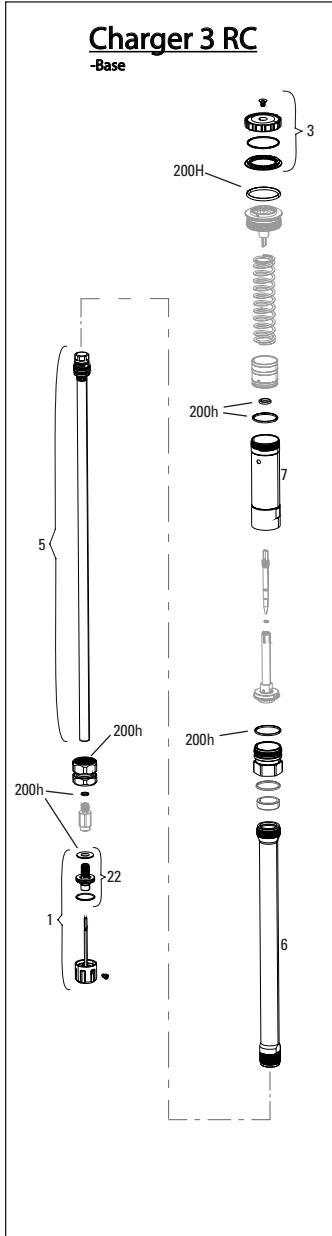

MAXLE

ns	00.4318.005.019	AXLE MAXLE STEALTH FRONT, 15X110, LENGTH 158MM, THREAD LENGTH 9MM, THREAD PITCH M15X1.50 - BOOST COMPATIBLE
ns	00.4318.005.007	AXLE MAXLE ULTIMATE FRONT, 15X110, LENGTH 156.5MM, THREAD LENGTH 9MM, THREAD PITCH M15X1.50 - BOOST COMPATIBLE

SPARES

bulk	11.4018.121.000	FORK DUST WIPER KIT - 38MM (QTY 20) - ZEB A1+ (2021+)/DOMAIN B1+ (2022+)
16	11.4018.126.000	FORK HUB ENDCAP ADAPTERS - (CONVERTS FROM 31MM TO 21MM FOR USE WITH NON-TORQUE CAP HUBS) - PIKE C1/LYRIK D1/ZEB A2 FLIGHT ATTENDANT (2023+)
17	11.4018.115.001	FORK HOSE CLAMP - GLOSS BLACK (INCLUDES CABLE CLAMP & SCREW) ZEB A1 (2021+), ZEB/PIKE/LYRIK FLIGHT ATTENDANT (2022+)
18	11.4018.116.001	FORK FOAM RING KIT - 38MM X 6MM (QTY 20) - ZEB A1+ (2021+)/DOMAIN B1+ (2022+)
19	11.4015.403.090	FORK SHAFT FASTENER KIT - (INCLUDES SHAFT BOLTS & CRUSH WASHERS) - REVELATION RC A1+/YARI CHRC A1+, LYRIK/PIKE/PIKE DJ/BOXXER/ZEB CHARGER A1+
20	11.4015.259.000	FORK CRUSH WASHERS - 8MM (QTY 50)
ns	11.4308.327.002	AIR VALVE KIT - SCHRADER CORE (QTY 2) - FORKS/SHOCKS/REVERB
ns	11.4018.059.000	FORK CALIPER SPACER KIT - 3S (ALLOWS FOR 203MM BRAKE ROTOR) - BOXXER B1+/ZEB A1+
ns	11.4118.107.000	SCHRADER AIR CAP - (INCLUDES CAP AND O-RING) - ROCKSHOX UNIVERSAL AIR CAP FOR FORKS AND SHOCKS
21	11.4018.131.000	FORK LOWER LEG PLUGS - (INCLUDES 2 PLUGS) - PIKE C1/LYRIK D1/ZEB A2 FLIGHT ATTENDANT (2023+), 38MM BOXXER D1+(2024+)
22	11.4018.135.000	FENDER BOLT KIT - M3-5X11MM BUTTON HEAD (QTY 5) - ZEB A1+, LYRIK D1+, PIKE C1+, DOMAIN B1+, SID C1+, BOXXER D1+

TOOLS/GREASE/FLUIDS

ns	00.4318.044.000	FORK LOWER LEG DUST SEAL INSTALLATION TOOL 38MM (FOR FLANGELESS AND FLANGED DUST SEALS)
ns	00.4315.023.010	HIGH-PRESSURE FORK/SHOCK PUMP (300 PSI MAX) ROCKSHOX
ns	00.4315.023.040	HIGH-PRESSURE FORK/SHOCK PUMP (300 PSI MAX) ROCKSHOX DIGITALGAUGE
ns	00.4315.022.010	REAR SHOCK SCHRADER VALVE REMOVAL TOOL ROCKSHOX
ns	11.4318.016.000	MAXIMA PLUSH DYNAMIC SUSPENSION LUBE LIGHT, 120ML BOTTLE (REPLACES 0W-30) - PIKE/REVELATION/LYRIK/YARI/BOXXER/ZEB/DOMAIN/REVERB XPLR/SHOCK AIR CANS
ns	11.4318.016.001	MAXIMA PLUSH DYNAMIC SUSPENSION LUBE LIGHT, 1 LITER BOTTLE (REPLACES 0W-30) - PIKE/REVELATION/LYRIK/YARI/BOXXER/ZEB/DOMAIN/REVERB XPLR/SHOCK AIR CANS
ns	11.4318.016.002	MAXIMA PLUSH DYNAMIC SUSPENSION LUBE HEAVY, 120ML BOTTLE - SID/SIDSL/RUDY/PIKE/LYRIK/ZEB - LOWER LEGS/AIR SPRINGS
ns	11.4318.016.003	MAXIMA PLUSH DYNAMIC SUSPENSION LUBE HEAVY, 1 LITER BOTTLE - SID/SIDSL/RUDY/PIKE/LYRIK/ZEB - LOWER LEGS/AIR SPRINGS
ns	00.4318.008.000	GREASE SRAM BUTTER 20ML SYRINGE, FRICTION REDUCING GREASE BYSLICKOLEUM - DOUBLE TIME HUB PAWLS, FORKS & REVERB SERVICE
ns	00.4318.008.001	GREASE SRAM BUTTER 1OZ CONTAINER, FRICTION REDUCING GREASE BY SLICKOLEUM - DOUBLE TIME HUB PAWLS, FORKS & REVERB SERVICE
ns	00.4318.008.003	GREASE SRAM BUTTER 500ML CONTAINER, FRICTION REDUCING GREASE BY SLICKOLEUM - RECOMMENDED FOR SRAM DOUBLE TIME HUBS & WHEELS, ROCKSHOX FORKS AND REVERB SERVICE
ns	11.4115.094.040	MAXIMA SUSPENSION OIL PLUSH, 7WT 1 LITER BOTTLE - REAR SHOCK/CHARGER DAMPER
ns	11.4115.094.030	MAXIMA SUSPENSION OIL PLUSH, 3WT 1 LITER BOTTLE - REAR SHOCK/CHARGER DAMPER
ns	00.4318.007.000	ROCKSHOX CHARGER DAMPER STANDARD BLEED KIT (INCLUDES SYRINGE, CHARGER1 FITTING, STANDARD FITTING, SUSPENSION OIL 3W) - CHARGER/RACEDAY DAMPERS
ns	00.4318.012.013	ROCKSHOX GLASS FIBER REINFORCED NYLON NON-SCRATCH O-RING PICK TOOLS (QTY 5, FOR USE ON SUSPENSION PRODUCTS)

BOXXER BASE/ULTIMATE D1 (2024+)

FS-BXR-BSE-D1, FS-BXR-ULT-D1

Note:
1. Fender bolts are M3-.5x11 (qty 4)