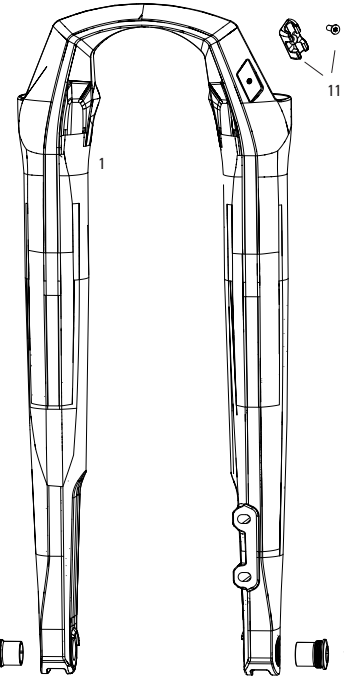

REVERB / REVERB STEALTH REMOTE A1-A2 (2011-2016)

RM-RVB-A1, RM-RVB-A2

REMOTE A2	
2	11.6815.026.050 REMOTE - REVERB (LEFT ABOVE/RIGHT BELOW) MMX (INCLUDES REMOTE, MMX CLAMP, DISCRETE PUCK, 2000MM HOSE, BARB, NEW STRAIN RELIEF) - REVERB A2
2	11.6815.026.060 REMOTE - REVERB (RIGHT ABOVE/LEFT BELOW) MMX (INCLUDES REMOTE, MMX CLAMP, DISCRETE PUCK, 2000MM HOSE, BARB, NEW STRAIN RELIEF) - REVERB A2
MATCHMAKER CLAMP	
3	11.5315.049.010 DISC BRAKE LEVER CLAMP SHIFTER MOUNTING BRACKET - (MMX) LEFT -GUIDE ULT/RSC/RS/RE/R,LEVEL ULT/TLM/TL, CODE RSC/R, DB5 ELIXIR 9/7/CR MAG/X0/ XX, QTY 1
3	11.5315.049.020 DISC BRAKE LEVER CLAMP SHIFTER MOUNTING BRACKET - (MMX) RIGHT -GUIDE ULT/RSC/RS/RE/R,LEVEL ULT/TLM/TL, CODE RSC/R, DB5 ELIXIR 9/7/CR MAG/X0/ XX, QTY 1
4	11.6818.001.000 REMOTE DISCRETE PUCK - HYDRAULIC REMOTE (SPACER) FOR XLOC REMOTES QTY2
BARBS	
5	11.6815.022.010 SEATPOST HOSE BARB - REVERB POST (QTY 1) - REVERB
5	11.6815.022.020 SEATPOST HOSE BARB - REVERB POST (QTY 10) - REVERB
6	11.6815.022.030 REMOTE HOSE BARB - REVERB REMOTE (QTY 1) - REVERB
6	11.6815.022.040 REMOTE HOSE BARB - REVERB REMOTE (QTY 10) - REVERB
TOOLS	
7	00.6815.066.030 SEATPOST BARB CONNECTOR - REVERB STEALTH
8	00.6815.066.020 SEATPOST BLEED TOOL - REVERB
9	00.6815.066.010 SEATPOST OIL HEIGHT TOOL - REVERB
10	00.6818.043.000 SEATPOST IFP HEIGHT TOOL (210MM LENGTH) - REVERB AXS/REVERB A1-B1/REVERB STEALTH A2-C1
11	11.6815.025.010 SEATPOST HYDRAULIC HOSE - (2000MM) KIT (INCLUDES NEW HOSE, NEW STRAIN RELIEF, NEW BARB) - REVERB A1-B1
12	11.6818.055.000 SEATPOST BLEED SCREW - REVERB STEALTH & REVERB REMOTE (INCLUDES BLEED SCREWS & O-RINGS) (QTY 10) REVERB REMOTE A1-A2, REVERB STEALTH A1-C1 (2011-2020)

RUDY XPLR A1 (2022+)

FS-RUDY-BSE-A1, FS-RUDY-ULT-A1, FS-RUDY-ULT-A2

Note:

1. Rudy requires 42mm long caliper mounting bolts.
2. Fender bolts are M3x12 (qty 2) and M5x8 (qty 1). Max bolt torque is 1Nm (9 in-lb).
3. FS-RUDY-ULT-A2 gets all new Charger Race Day 2 damper. No other changes from A1.