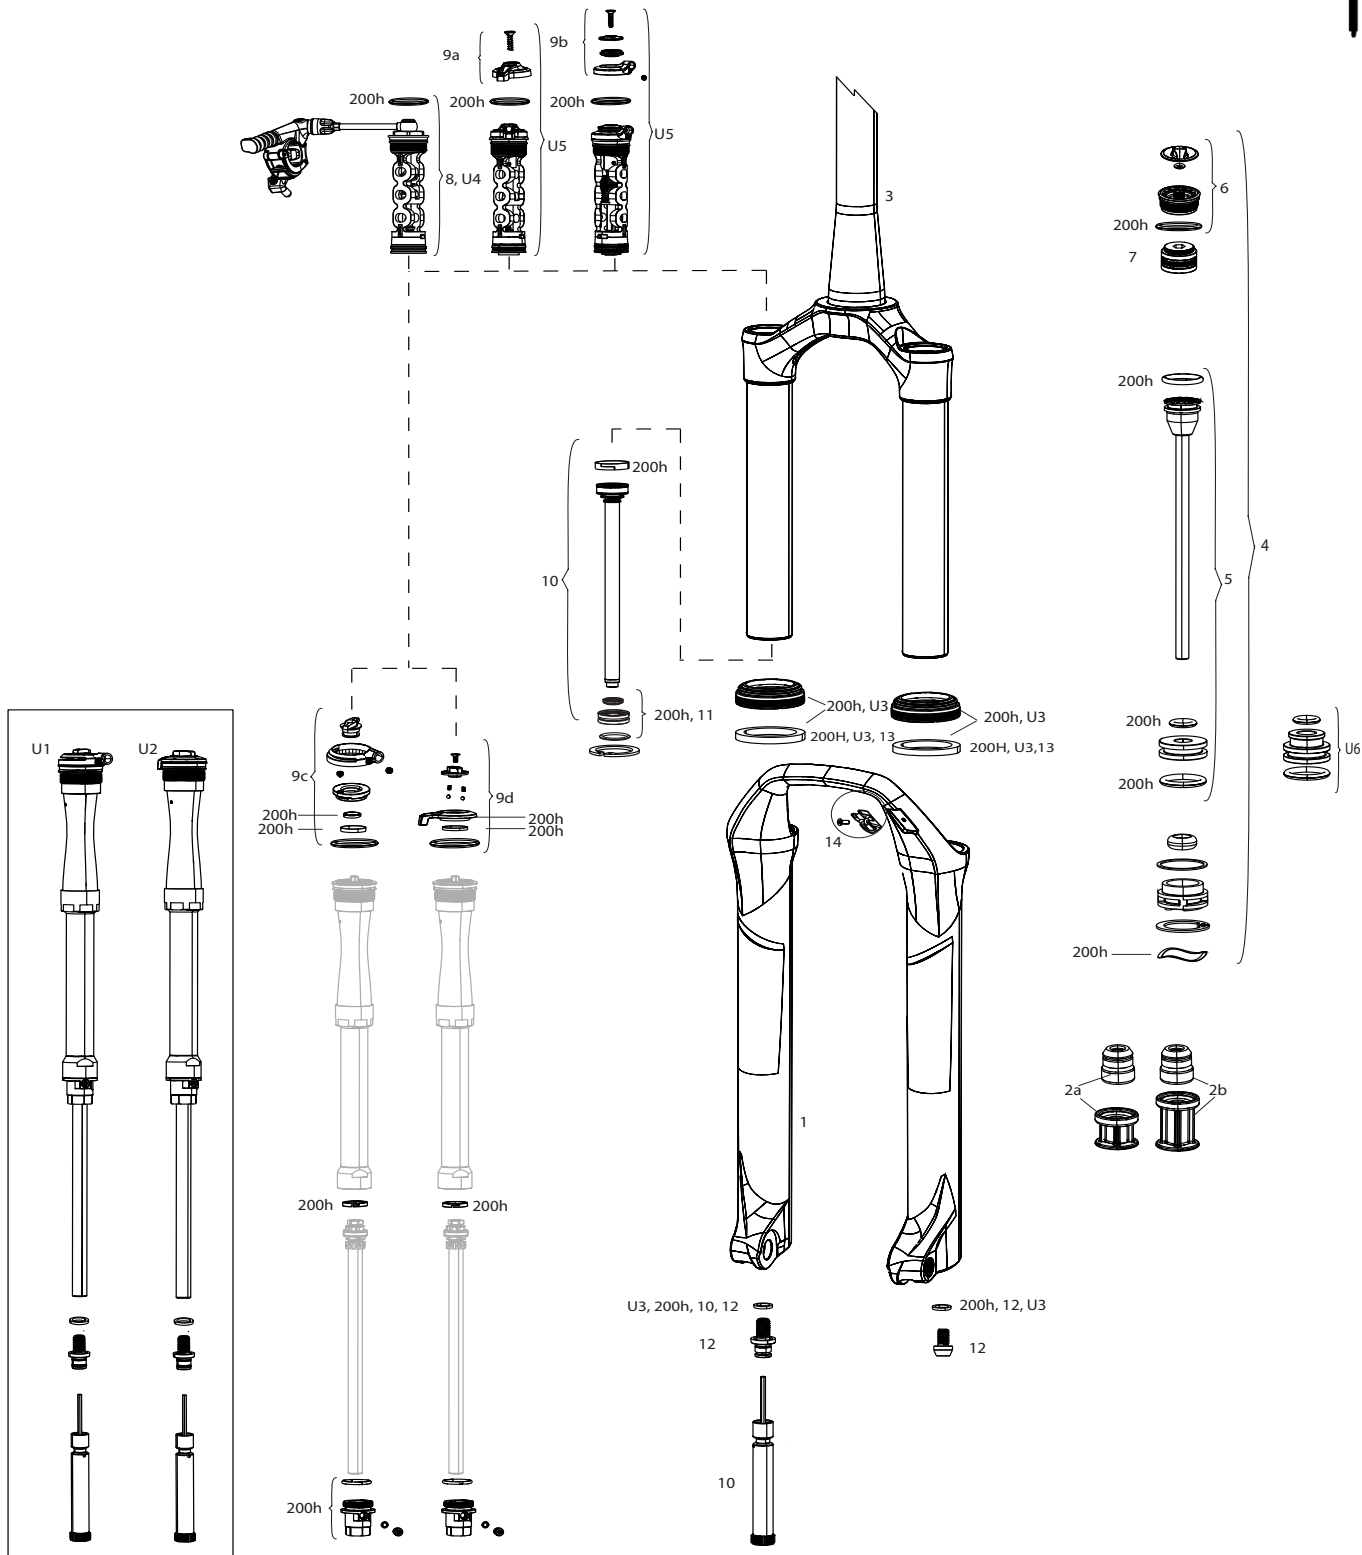

SID RLC A1-B1/XX B1-B2/RL B1-B3 (2017-2019)

FS-SID-RLC-A1, FS-SID-RLC-A2, FS-SID-RLC-B1, FS-SID-XX-B1, FS-SID-XXWC-B1, FS-SID-XX-B2, FS-SID-XXWC-B2, FS-SID-RL-B1, FS-SID-RL-B2, FS-SID-RL-B3

Note:

1. 2017-2019 SID models require exact oil and grease type called out on service kit label and in the service manual. See www.sram.com/service for more info.
2. 2017 SID models use a hour based service interval, see www.sram.com/service for more info.
3. Convert from Crown Adjust to Cable Remote Adjust: complete damper upgrade kit
4. Solo Air internals require Solo Air CSU; Solo Air internals are not compatible with Dual Air CSU. Dual Air internals require Dual Air CSU; Dual Air internals are not compatible with Solo Air CSU.
5. SID chassis and internals may be travel-specific. See part kit descriptions for identification.
6. 120mm Air Spring is only compatible with 120mm chassis.
6. 2013+ XLoc remote uses Reverb hydraulic fluid. Use fluid indicated on fork top cap.
7. Decal and Maxle pages can be found in back of the catalog.