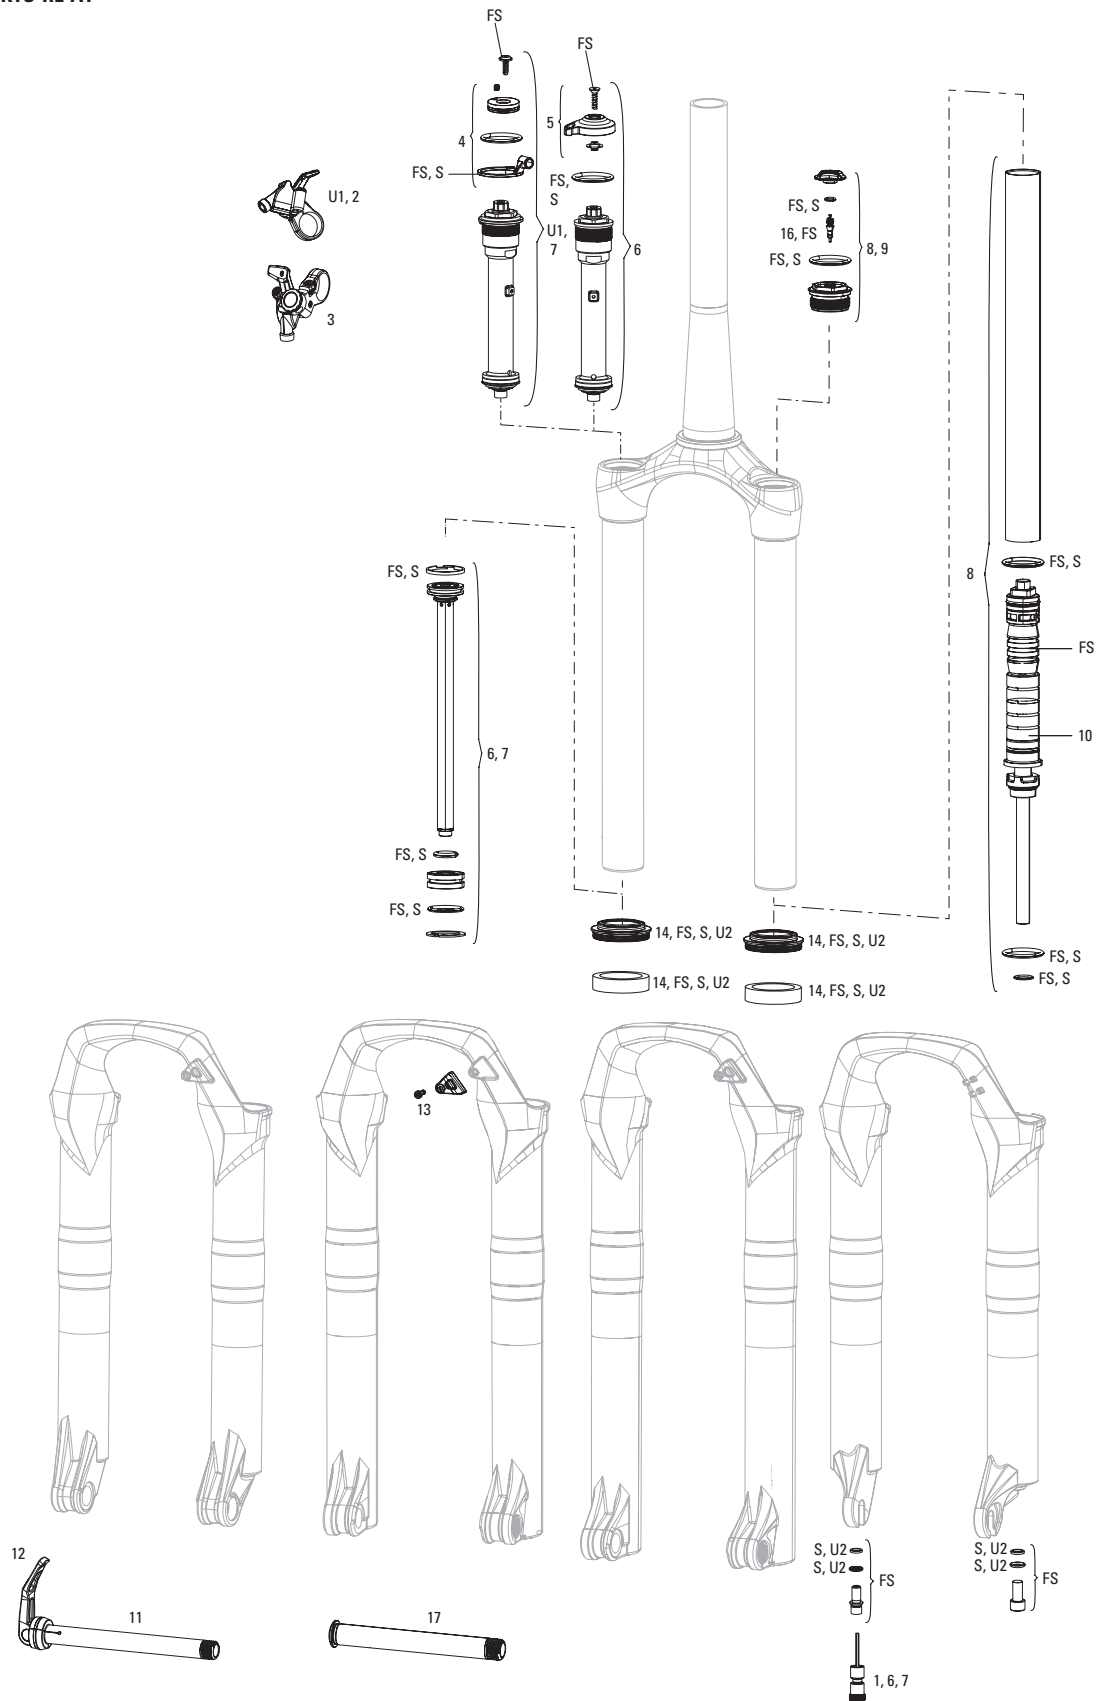

SEKTOR SILVER A1 (2014-2016)

FS-SKTS-TK-A1, FS-SKTS-RL-A1

Note:

1. Full service kits include replaceable o-rings, glide rings, retaining rings, crush washers, crush washer retainers and shaft bolts/nuts. All air service kits include replacement schrader valve cores. Not all service parts are pictured. All basic service kits include the following replaceable wear items: o-rings, glide rings, dust seals, and foam rings.
2. Convert from Crown Adjust to Remote Adjust: Remote compression damper requires remote compression adjuster spool, and remote lever assembly.
3. Sektor Silver requires PopLoc or PopLoc Adjust remote; 17mm cable pull.