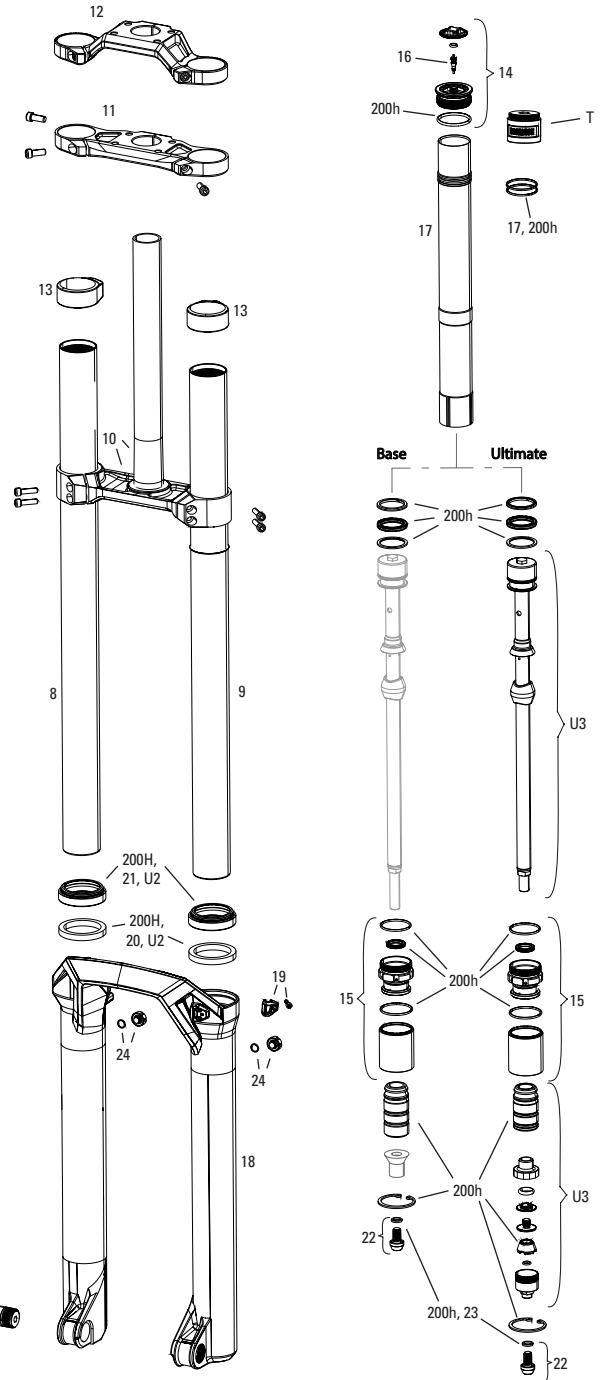

MAXLE

ns	00.4318.005.019	AXLE MAXLE STEALTH FRONT, 15X110, LENGTH 158MM, THREAD LENGTH 9MM, THREAD PITCH M15X1.50 - BOOST COMPATIBLE
ns	00.4318.005.007	AXLE MAXLE ULTIMATE FRONT, 15X110, LENGTH 156.5MM, THREAD LENGTH 9MM, THREAD PITCH M15X1.50 - BOOST COMPATIBLE

SPARES

bulk	11.4018.121.000	FORK DUST WIPER KIT - 38MM (QTY 20) - ZEB A1+ (2021+)/DOMAIN B1+ (2022+)
16	11.4018.126.000	FORK HUB ENDCAP ADAPTERS - (CONVERTS FROM 31MM TO 21MM FOR USE WITH NON-TORQUE CAP HUBS) - PIKE C1/LYRIK D1/ZEB A2 FLIGHT ATTENDANT (2023+)
17	11.4018.115.001	FORK HOSE CLAMP - GLOSS BLACK (INCLUDES CABLE CLAMP & SCREW) ZEB A1 (2021+), ZEB/PIKE/LYRIK FLIGHT ATTENDANT (2022+)
18	11.4018.116.001	FORK FOAM RING KIT - 38MM X 6MM (QTY 20) - ZEB A1+ (2021+)/DOMAIN B1+ (2022+)
19	11.4015.403.090	FORK SHAFT FASTENER KIT - (INCLUDES SHAFT BOLTS & CRUSH WASHERS) - REVELATION RC A1+/YARI CHRC A1+, LYRIK/PIKE/PIKE DJ/BOXXER/ZEB CHARGER A1+
20	11.4015.259.000	FORK CRUSH WASHERS - 8MM (QTY 50)
ns	11.4308.327.002	AIR VALVE KIT - SCHRADER CORE (QTY 2) - FORKS/SHOCKS/REVERB
ns	11.4018.059.000	FORK CALIPER SPACER KIT - 3S (ALLOWS FOR 203MM BRAKE ROTOR) - BOXXER B1+/ZEB A1+
ns	11.4118.107.000	SCHRADER AIR CAP - (INCLUDES CAP AND O-RING) - ROCKSHOX UNIVERSAL AIR CAP FOR FORKS AND SHOCKS
21	11.4018.131.000	FORK LOWER LEG PLUGS - (INCLUDES 2 PLUGS) - PIKE C1/LYRIK D1/ZEB A2 FLIGHT ATTENDANT (2023+), 38MM BOXXER D1+(2024+)
22	11.4018.135.000	FENDER BOLT KIT - M3-5X11MM BUTTON HEAD (QTY 5) - ZEB A1+, LYRIK D1+, PIKE C1+, DOMAIN B1+, SID C1+, BOXXER D1+

TOOLS/GREASE/FLUIDS

ns	00.4318.044.000	FORK LOWER LEG DUST SEAL INSTALLATION TOOL 38MM (FOR FLANGELESS AND FLANGED DUST SEALS)
ns	00.4315.023.010	HIGH-PRESSURE FORK/SHOCK PUMP (300 PSI MAX) ROCKSHOX
ns	00.4315.023.040	HIGH-PRESSURE FORK/SHOCK PUMP (300 PSI MAX) ROCKSHOX DIGITALGAUGE
ns	00.4315.022.010	REAR SHOCK SCHRADER VALVE REMOVAL TOOL ROCKSHOX
ns	11.4318.016.000	MAXIMA PLUSH DYNAMIC SUSPENSION LUBE LIGHT, 120ML BOTTLE (REPLACES 0W-30) - PIKE/REVELATION/LYRIK/YARI/BOXXER/ZEB/DOMAIN/REVERB XPLR/SHOCK AIR CANS
ns	11.4318.016.001	MAXIMA PLUSH DYNAMIC SUSPENSION LUBE LIGHT, 1 LITER BOTTLE (REPLACES 0W-30) - PIKE/REVELATION/LYRIK/YARI/BOXXER/ZEB/DOMAIN/REVERB XPLR/SHOCK AIR CANS
ns	11.4318.016.002	MAXIMA PLUSH DYNAMIC SUSPENSION LUBE HEAVY, 120ML BOTTLE - SID/SIDSL/RUDY/PIKE/LYRIK/ZEB - LOWER LEGS/AIR SPRINGS
ns	11.4318.016.003	MAXIMA PLUSH DYNAMIC SUSPENSION LUBE HEAVY, 1 LITER BOTTLE - SID/SIDSL/RUDY/PIKE/LYRIK/ZEB - LOWER LEGS/AIR SPRINGS
ns	00.4318.008.000	GREASE SRAM BUTTER 20ML SYRINGE, FRICTION REDUCING GREASE BYSLICKOLEUM - DOUBLE TIME HUB PAWLS, FORKS & REVERB SERVICE
ns	00.4318.008.001	GREASE SRAM BUTTER 1OZ CONTAINER, FRICTION REDUCING GREASE BY SLICKOLEUM - DOUBLE TIME HUB PAWLS, FORKS & REVERB SERVICE
ns	00.4318.008.003	GREASE SRAM BUTTER 500ML CONTAINER, FRICTION REDUCING GREASE BY SLICKOLEUM - RECOMMENDED FOR SRAM DOUBLE TIME HUBS & WHEELS, ROCKSHOX FORKS AND REVERB SERVICE
ns	11.4115.094.040	MAXIMA SUSPENSION OIL PLUSH, 7WT 1 LITER BOTTLE - REAR SHOCK/CHARGER DAMPER
ns	11.4115.094.030	MAXIMA SUSPENSION OIL PLUSH, 3WT 1 LITER BOTTLE - REAR SHOCK/CHARGER DAMPER
ns	00.4318.007.000	ROCKSHOX CHARGER DAMPER STANDARD BLEED KIT (INCLUDES SYRINGE, CHARGER1 FITTING, STANDARD FITTING, SUSPENSION OIL 3W) - CHARGER/RACEDAY DAMPERS
ns	00.4318.012.013	ROCKSHOX GLASS FIBER REINFORCED NYLON NON-SCRATCH O-RING PICK TOOLS (QTY 5, FOR USE ON SUSPENSION PRODUCTS)

BOXXER BASE/ULTIMATE D1 (2024+)

FS-BXR-BSE-D1, FS-BXR-ULT-D1

Note:
1. Fender bolts are M3-.5x11 (qty 4)