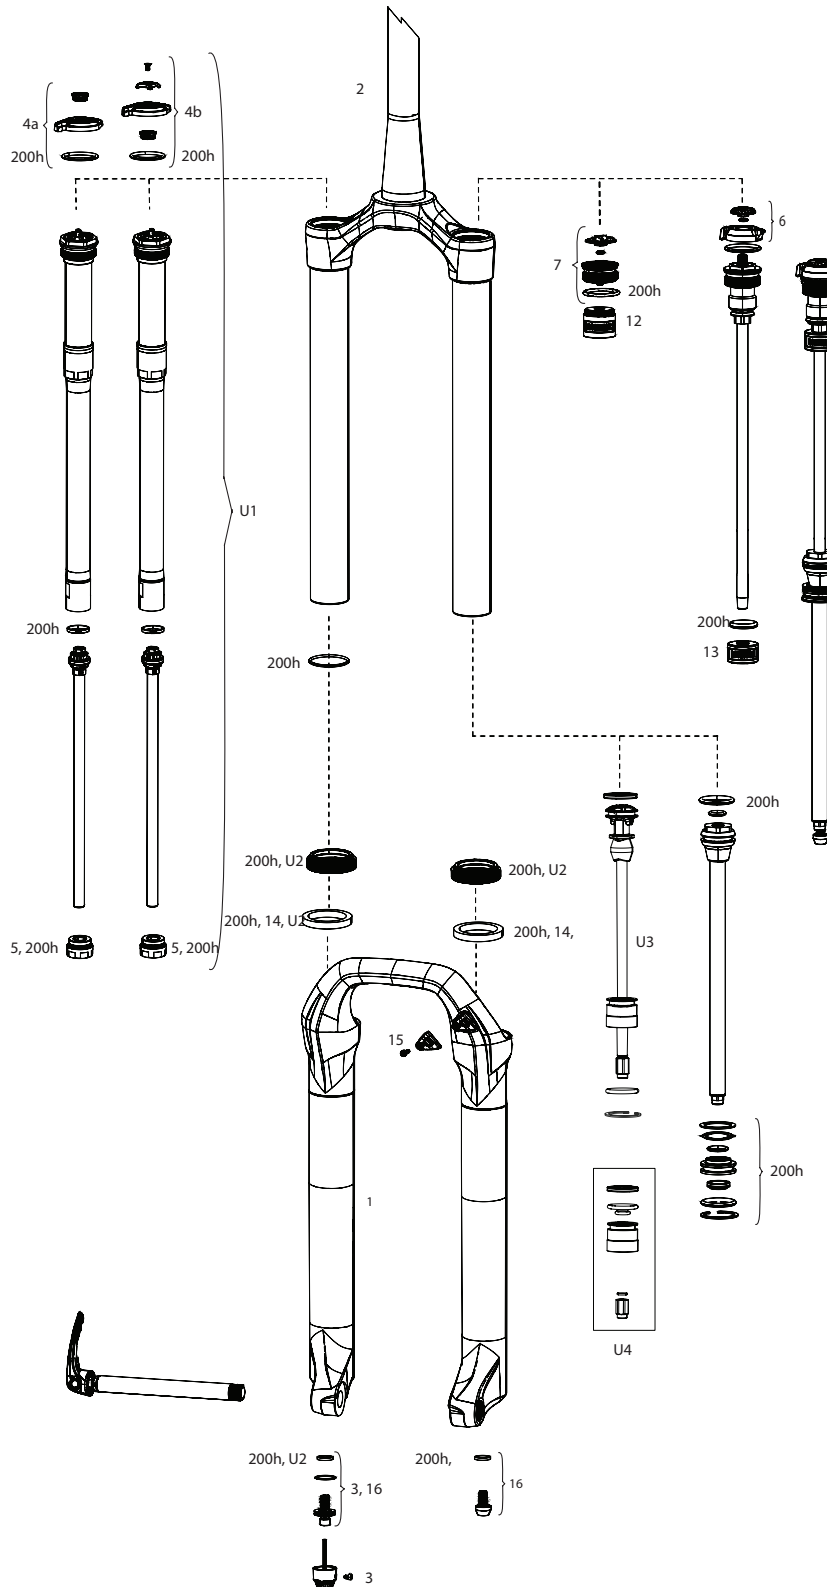

PIKE 29+ RCT3 B1/RC B1 (2017-2019)

FS-PIKE-RCT3-B1, FS-PIKE-RC-B1

Note:

1. 200 Hour service kits include replaceable o-rings, glide rings, retaining rings, crush washers, and crush washer retainers. All air service kits include replacement schrader valve cores. A2. Charger damper fluid - use RockShox Rear Suspension Damping Fluid 3wt.
3. Charger lower leg lubricant - use RockShox Pike Suspension Oil, 0w-30.
4. Charger damper bleed - use Bleed fitting Charger Damper and RockShox Charger Damper Standard Bleed Kit.
5. For Travel Change and Bottomless Token options, see the respective pages in this catalog, listed in the Index.
6. Pike Solo Air CSU's do not come with gradients printed on the stanchion tubes.
7. Pike Boost Compatible threading for the top cap of the Charger Damper and Air Top Cap is specific to the Boost Compatible chassis.
8. A complete decal and Maxle overview can be found in back of the catalog.