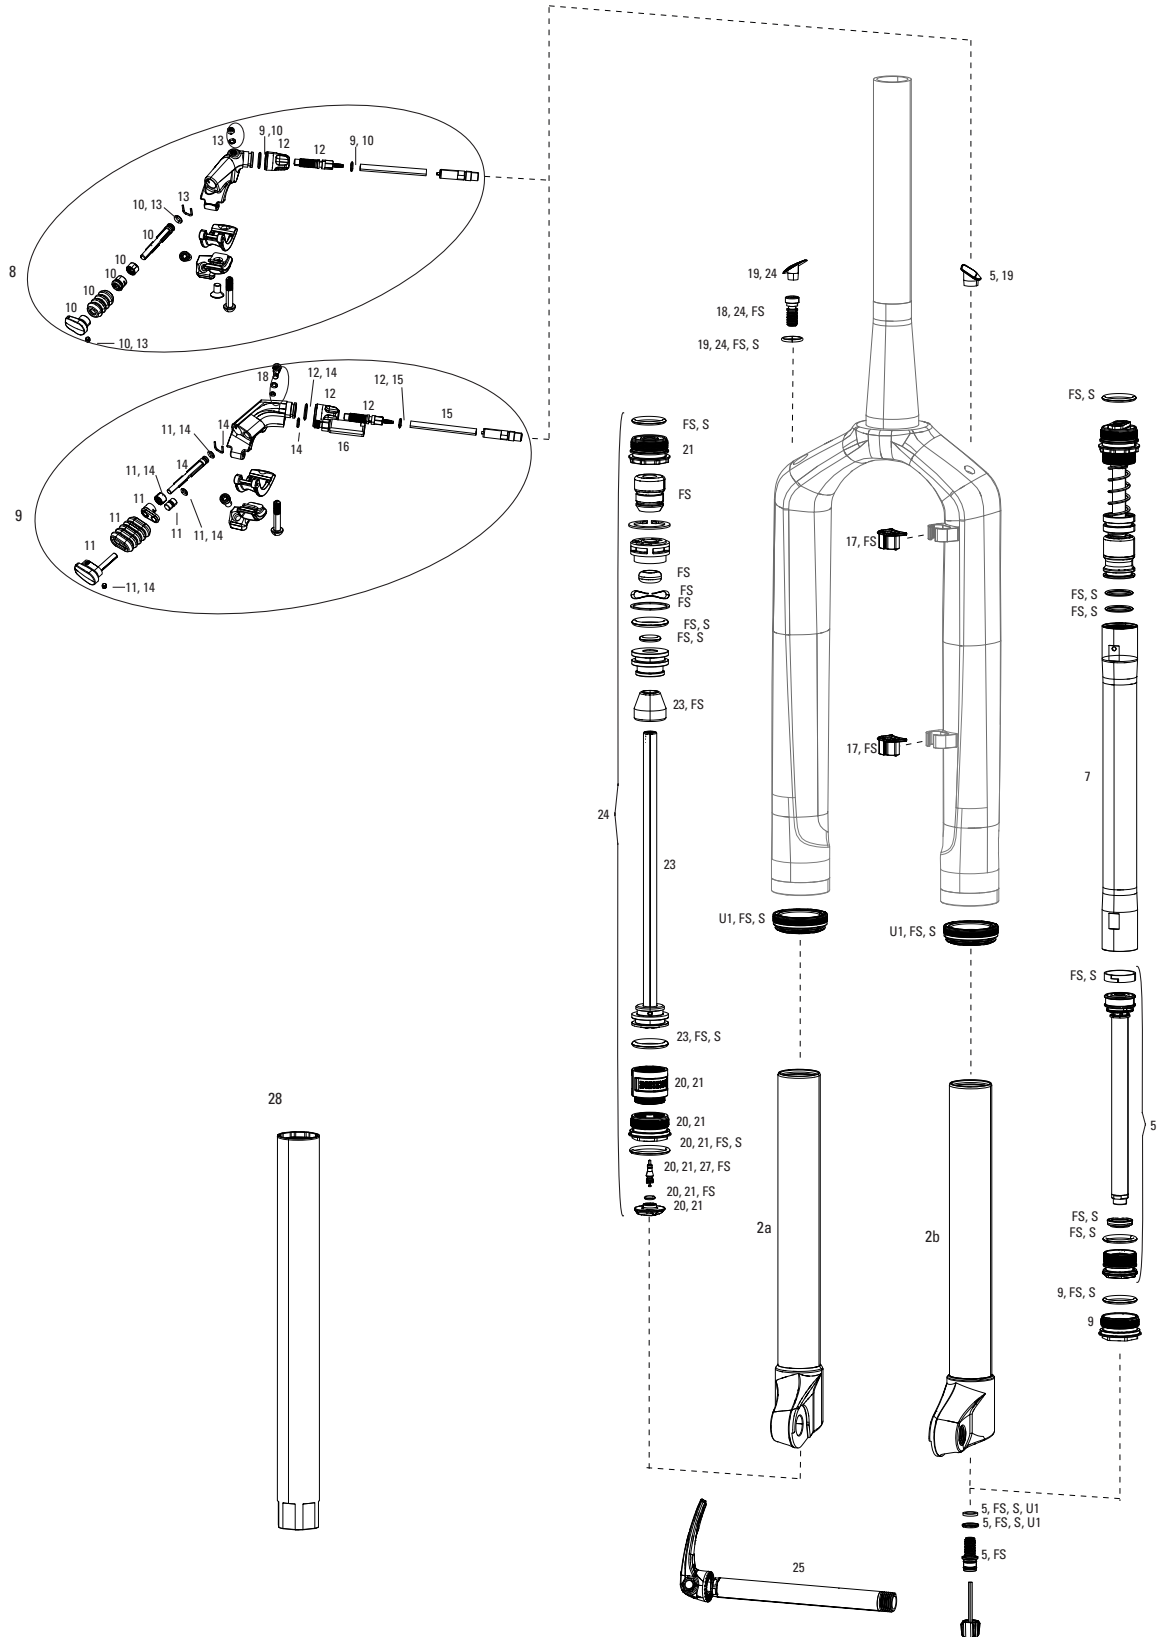

RS-1 A1-A2 (2015-2018)

FS-RS1-AC-A1, FS-RS1-AC-A2, FS-RS1-AC-A3, FS-RS1-AC-A4

Note:

1. Full service kits include replaceable o-rings, glide rings, retaining rings, crush washers, crush washer retainers and shaft bolts/nuts. All air service kits include replacement schrader valve cores. All basic service kits include the following replaceable wear items: o-rings, glide rings, dust seals, and foam rings.
2. 2013+ XLoc remote uses Reverb hydraulic fluid.
3. Decal pages can be found in back of the catalog.
4. Inner tubes must be replaced as a pair for correct wheel alignment.
5. Full Sprint remote must be used in combination with Fork and Rear Shock, cannot be used with Fork only.