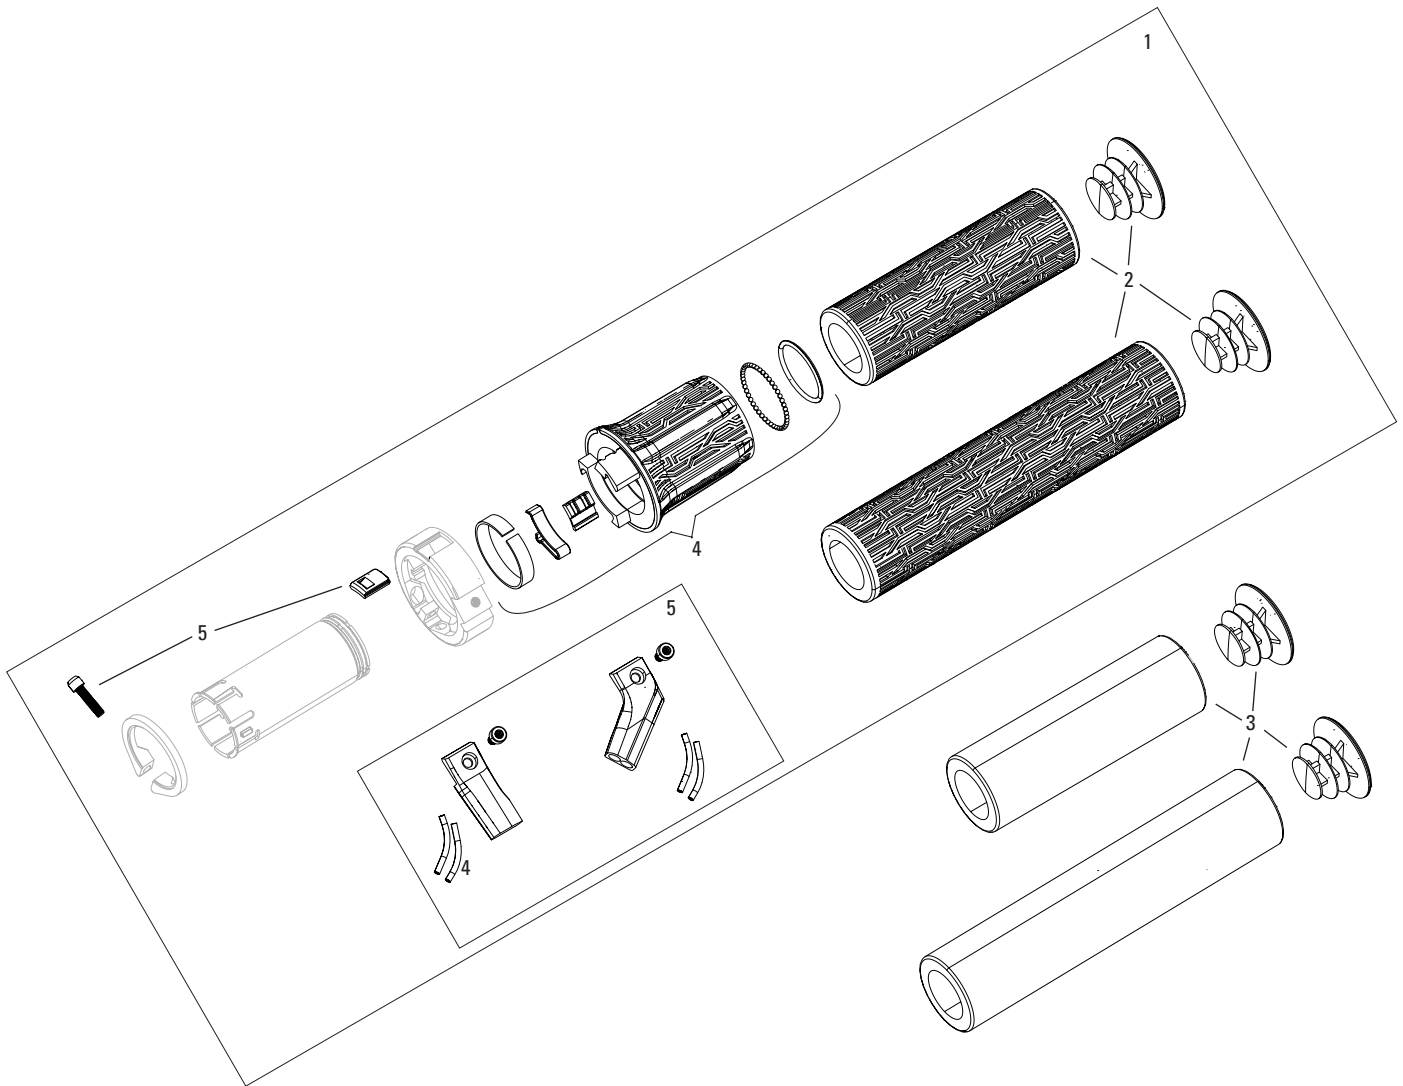

TWISTLOC ULTIMATE B1 (2024+)

RM-TLOC-ULT-B1

Note:

1. 2024 TwistLoc Ultimate ships with two cables for use with front and rear suspension. One cable can be removed for use with one or the other.

REMOTES

- 1 00.4318.079.000 REMOTE - TWISTLOC ULTIMATE FULL SPRINT LEFT 2 POSITION (INCLUDES CABLES, HOUSING, LEFT AND RIGHT TEXTURED GRIPS) - 2 POSITION REMOTE FORKS AND SHOCKS B1
- 1 00.4318.079.001 REMOTE - TWISTLOC ULTIMATE FULL SPRINT LEFT 3 POSITION (INCLUDES CABLES, HOUSING, LEFT AND RIGHT TEXTURED GRIPS) - 3 POSITION REMOTE FORKS AND SHOCKS B1

GRIPS

- 2 00.4318.026.001 GRIPS FOR TWISTLOC 89/135MM TEXTURED GRIPS (INCLUDES END PLUGS) - TWISTLOC ULTIMATE B1+ (2024+)
- 3 00.4318.026.002 GRIPS FOR TWISTLOC 89/135MM SMOOTH GRIPS (INCLUDES END PLUGS) - TWISTLOC ULTIMATE B1+ (2024+)

TWIST GRIPS

- 4 11.4318.017.000 REMOTE TWIST GRIP - 2POSITION AND 3POSITION (INCLUDES GRIP THROTTLE BODY, 1.5MM BEARINGS, O-RING, DETENT SPRING, BUSHING) - TWISTLOC ULTIMATE B1+ (2024+)

CABLE GUIDES

- 5 11.4018.112.002 REMOTE CABLE GUIDE - 30 DEGREE AND STRAIGHT (SRAM AND NON-SRAM COMPATIBILITY) (INCLUDES 2 CABLE GUIDES, CABLE LINING, BOLTS, CABLE PLUG) - TWISTLOC ULTIMATE B1+ (2024+)

LUBE

- ns 00.7915.054.010 SRAM JONNISNOT SHIFTER GREASE - 20ML SYRINGE