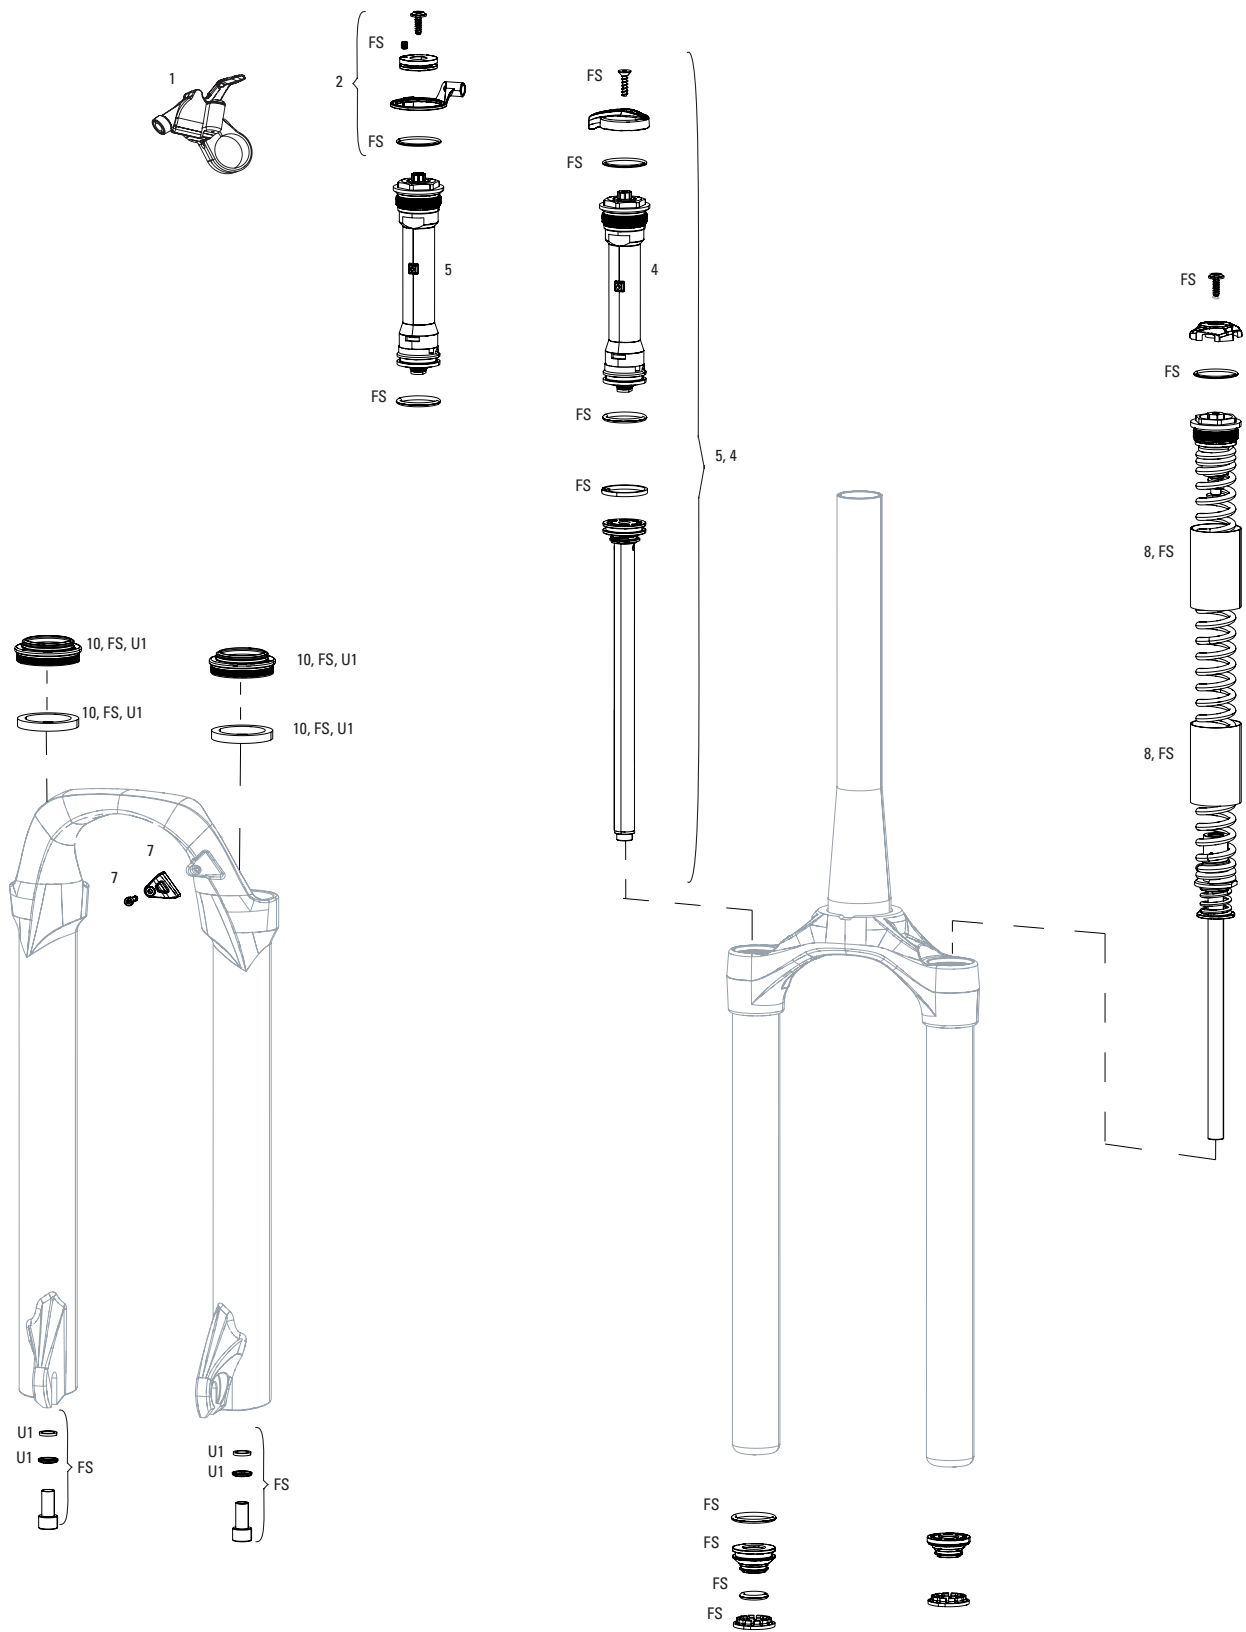

JUDY TK B1 (2021+)

FS-JDY-TK-B1

Note:

1. Full service kits include replaceable o-rings, glide rings, retaining rings, crush washers, crush washer retainers and shaft bolts/nuts. Not all service parts are pictured. All basic service kits include the following replaceable wear items: o-rings, glide rings, dust seals, and foam rings.