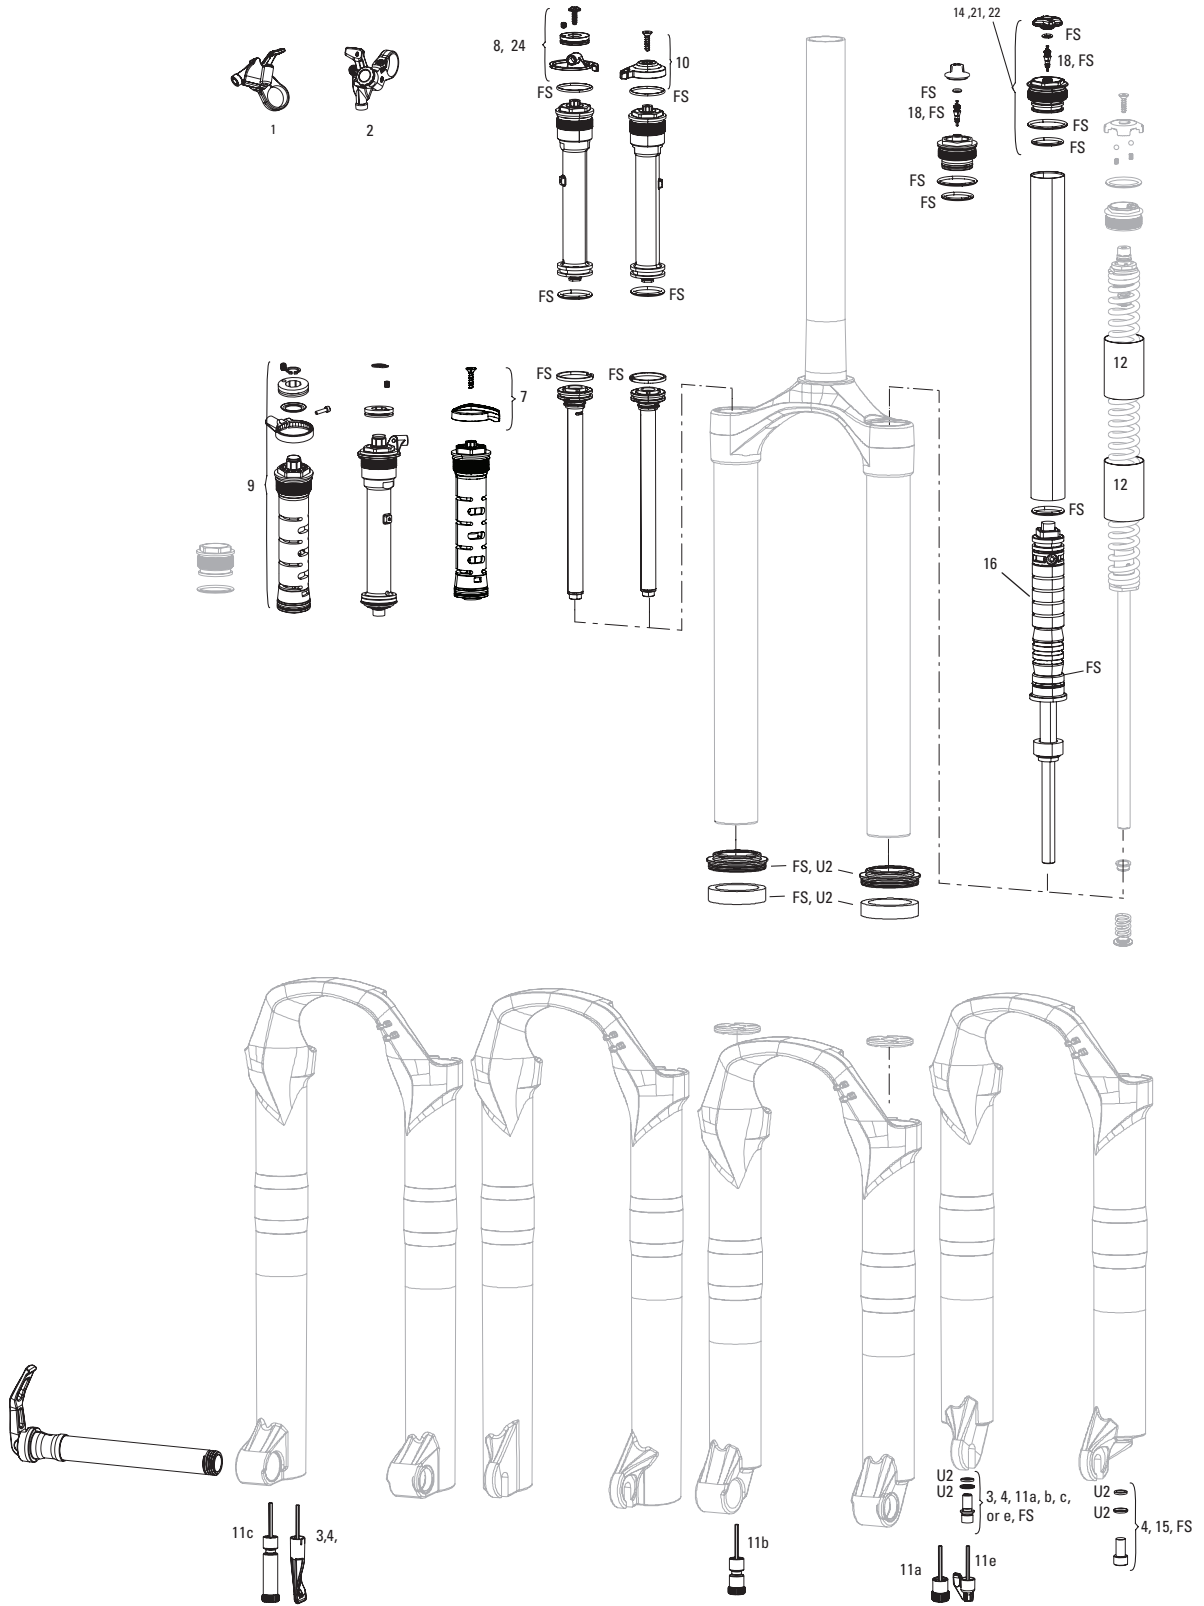

RECON SILVER A1-A3 (2011-2015)

FS-RCNS-TK-A1, FS-RCNS-R-A1, FS-RCNS-RL-A1, FS-RCNS-TK-A2, FS-RCNS-R-A2, FS-RCNS-TK-A3, FS-RCNS-R-A3

Note:

1. Full service kits include replaceable o-rings, glide rings, retaining rings, crush washers, crush washer retainers and shaft bolts/nuts. Not all service parts are pictured. All basic service kits include the following replaceable wear items: o-rings, glide rings, dust seals, and foam rings.
2. Convert from Crown Adjust to Remote Adjust: Remote compression damper requires remote compression adjuster spool, cable clamp and remote lever assembly.