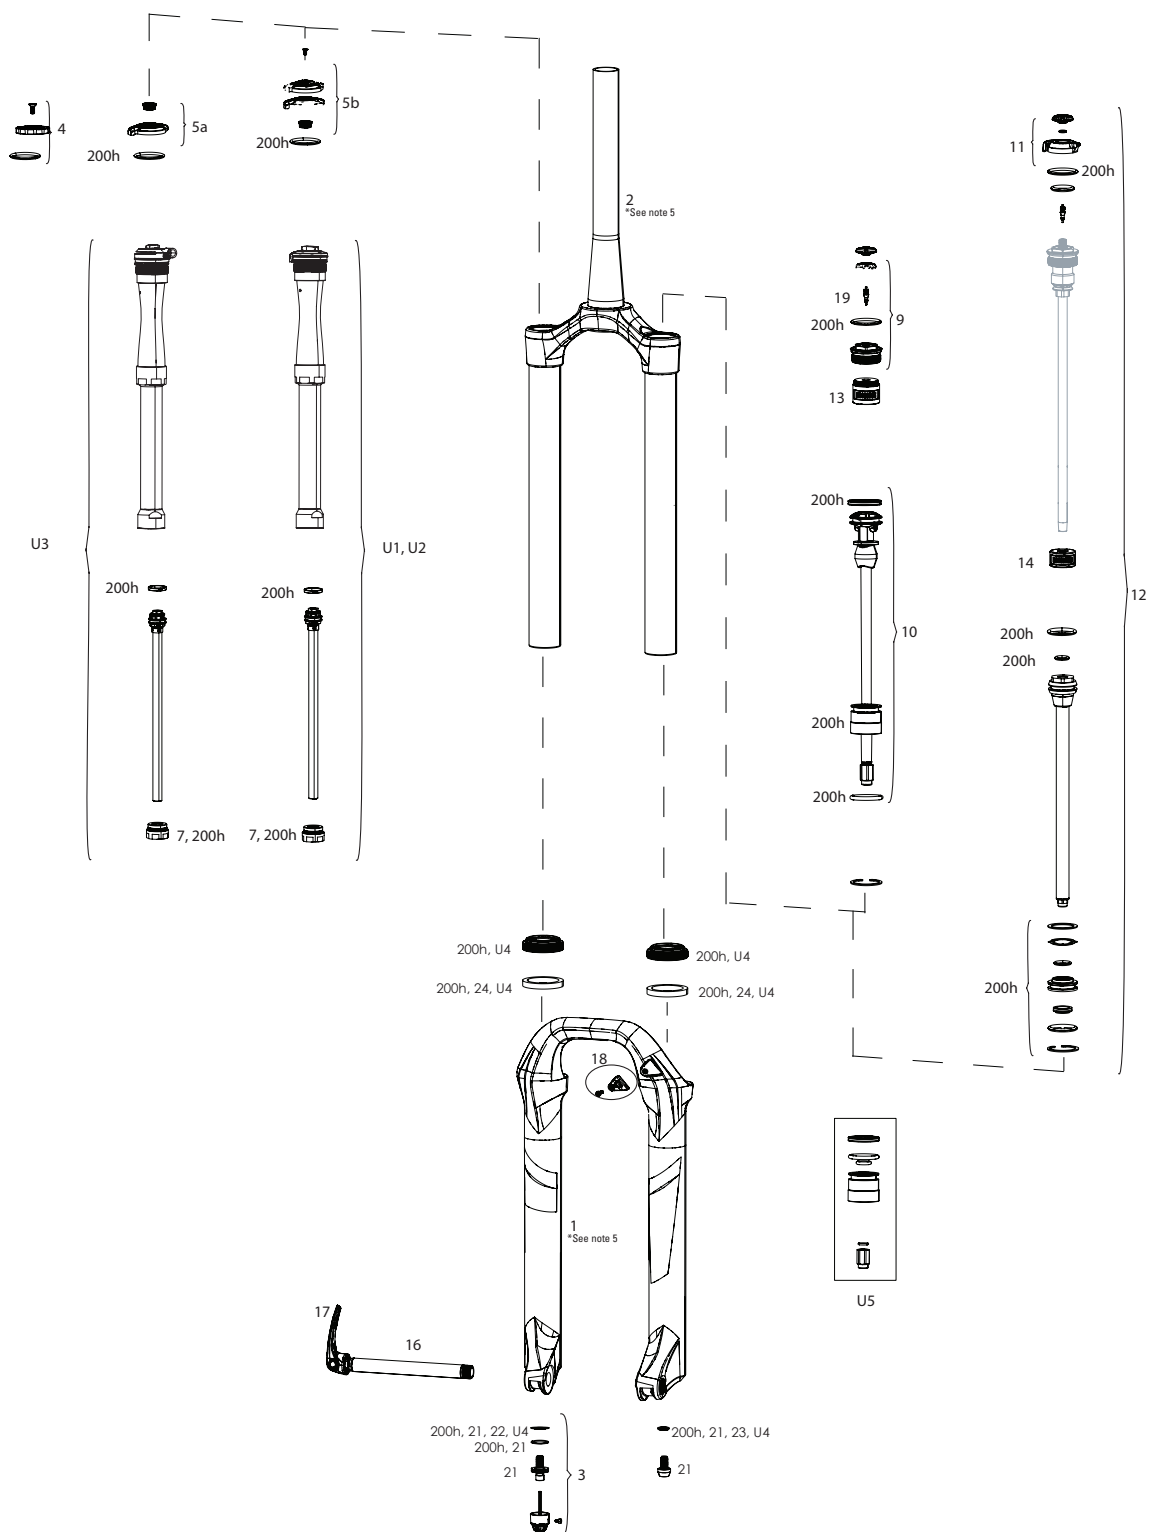

LYRIK SELECT/SELECT+/ULTIMATE C2-C3 (2020-2022)

FS-LYRK-SEL-C2, FS-LYRK-SELP-C2, FS-LYRK-ULT-C2, FS-LYRK-SEL-C3, FS-LYRK-SELP-C3, FS-LYRK-ULT-C3

Note:

1. 200h service kits include replaceable o-rings, glide rings, retaining rings, crush washers, sealheads, lower leg seals and foam rings. See www.sram.com/service for more information.
2. For Travel Change, see the respective pages in this catalog, listed in the Index.
3. Lyrik CSU's do not come with gradients printed on the stanchion tubes.
4. A complete decal and Maxle overview can be found in back of the catalog.
5. The full fender Lyrik Select Plus spec'd on the 2022-2023 Specialized Tero X 6.0 uses 35 Gold lower legs and a unique CSU. NOT compatible with standard Lyrik lower leg and CSU.