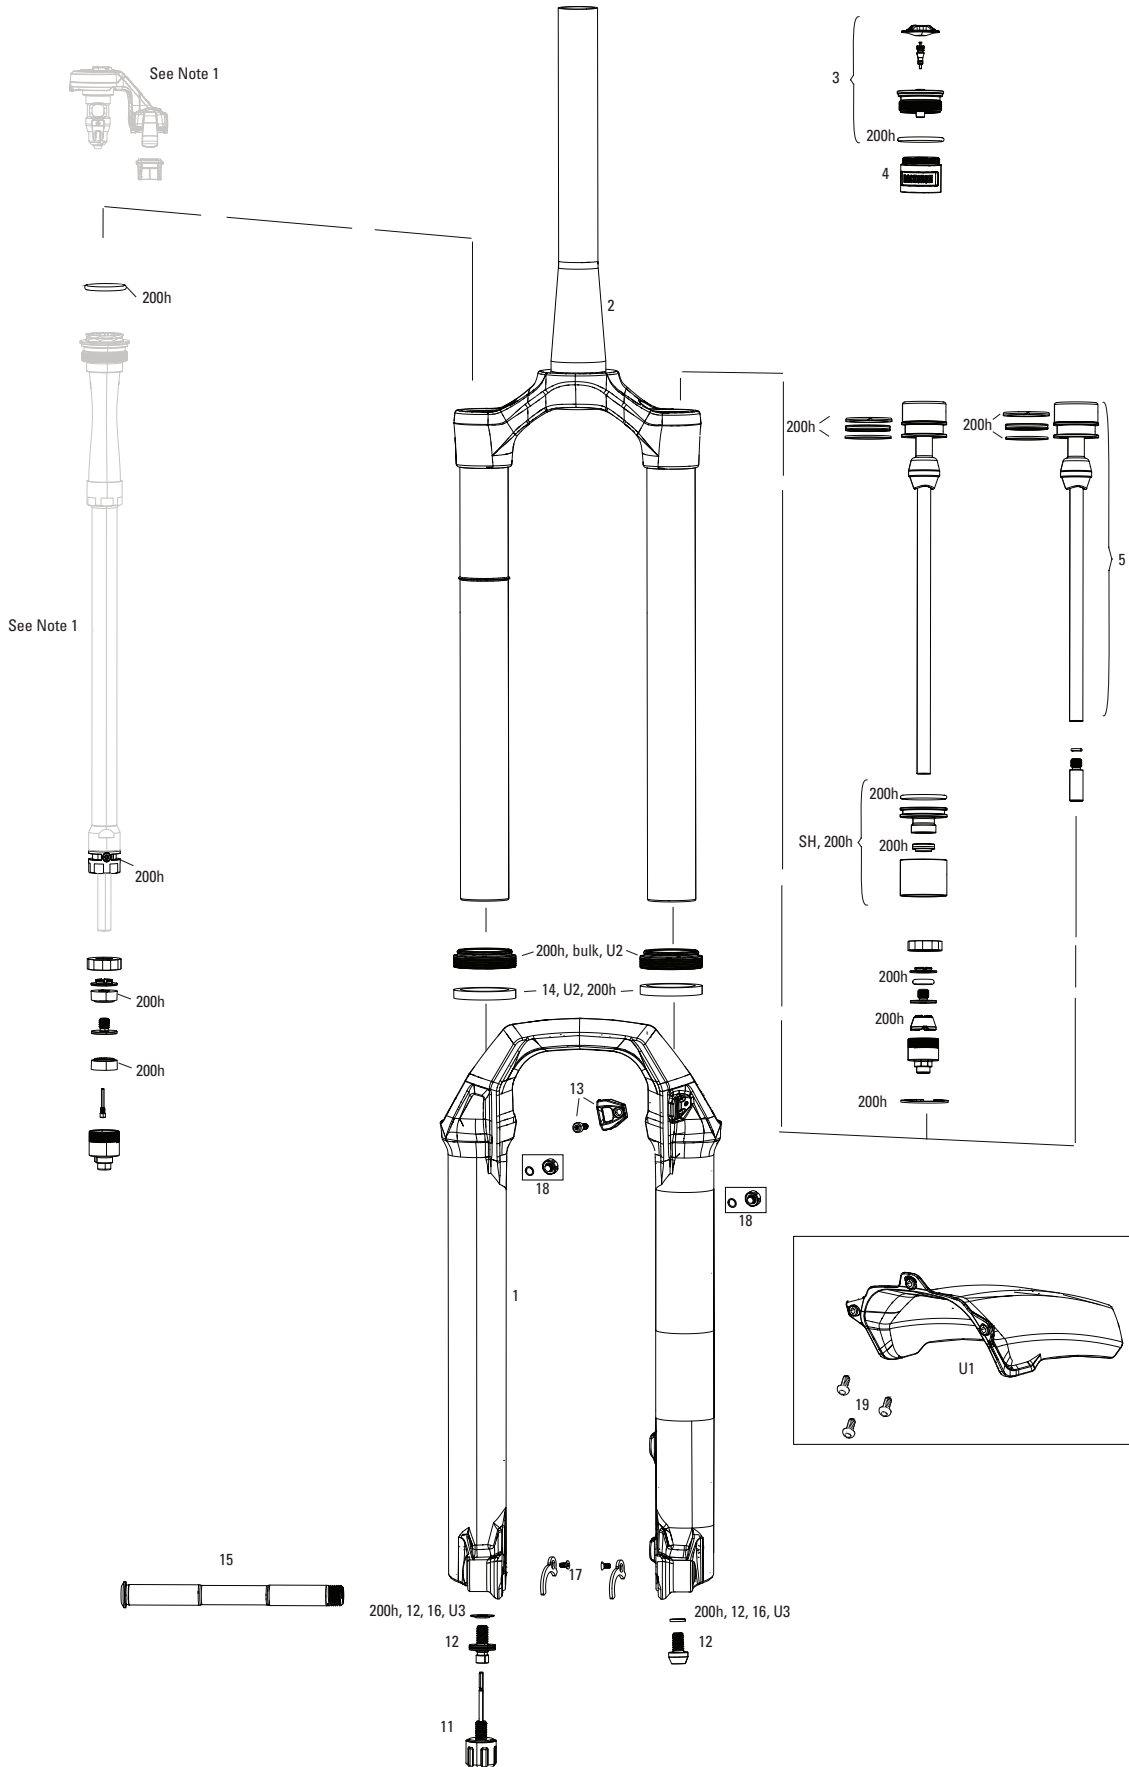

PIKE FLIGHT ATTENDANT (2022+)

FS-PIKE-UFA-C1

Note:
1. For Flight Attendant Damper and Compression control support, please visit your local dealer
2. Fender bolts are M3-.5x11 (qty 3)