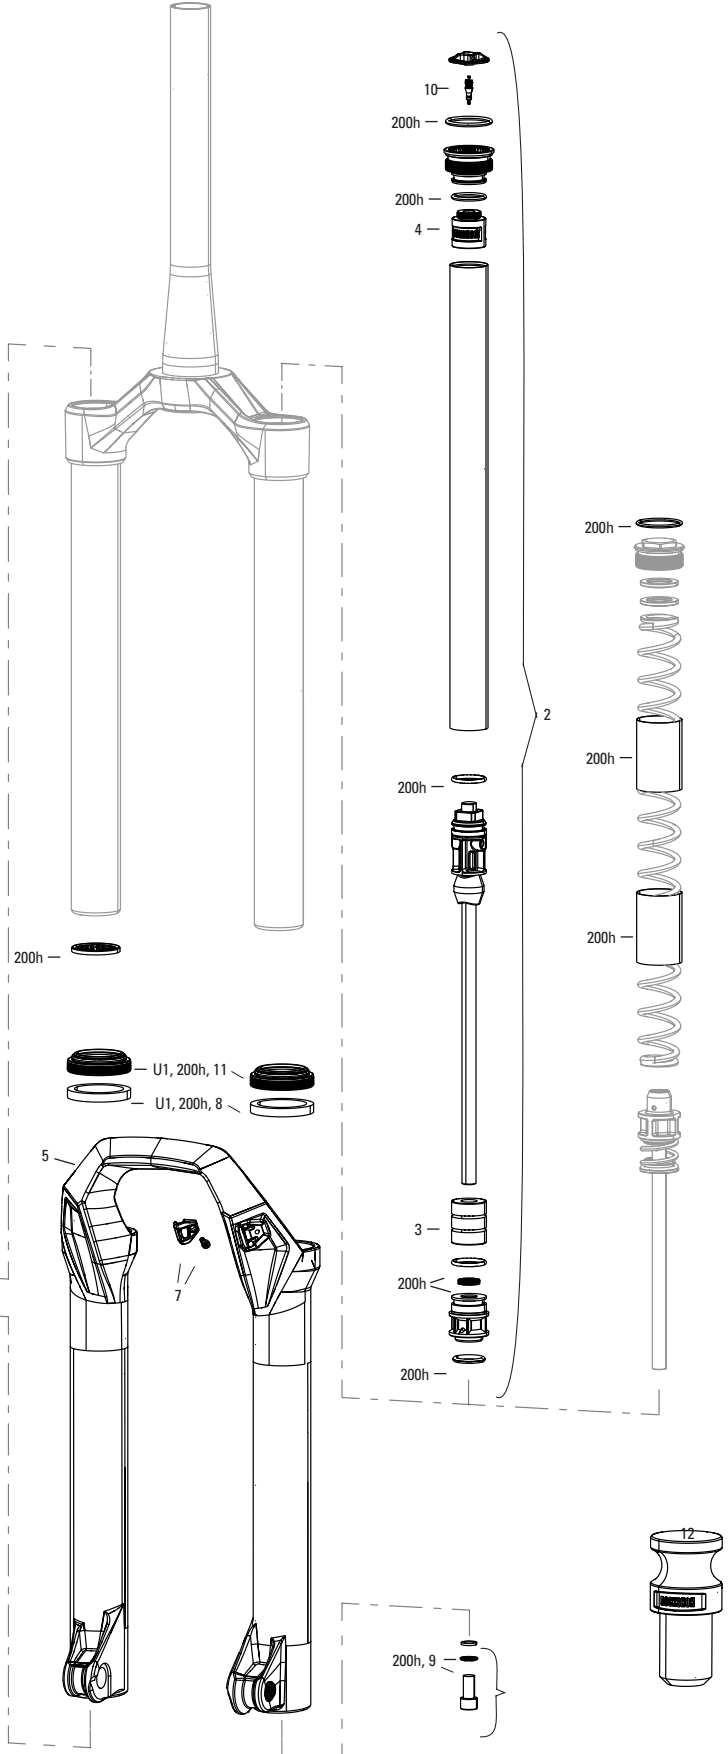

PSYLO SILVER RC/R A1 (2025+)

FS-PSYL-SRC-A1, FS-PSYL-SR-A1

Note:
1. Fender mounting bolts are M3-5x11mm.
2. Short fender does not fit the OE-only full fender lower legs.
3. To convert from crown lockout to remote, or vice versa, a full damper assembly is required.
4. Use air spring kit to upgrade and change firmness in coil forks.