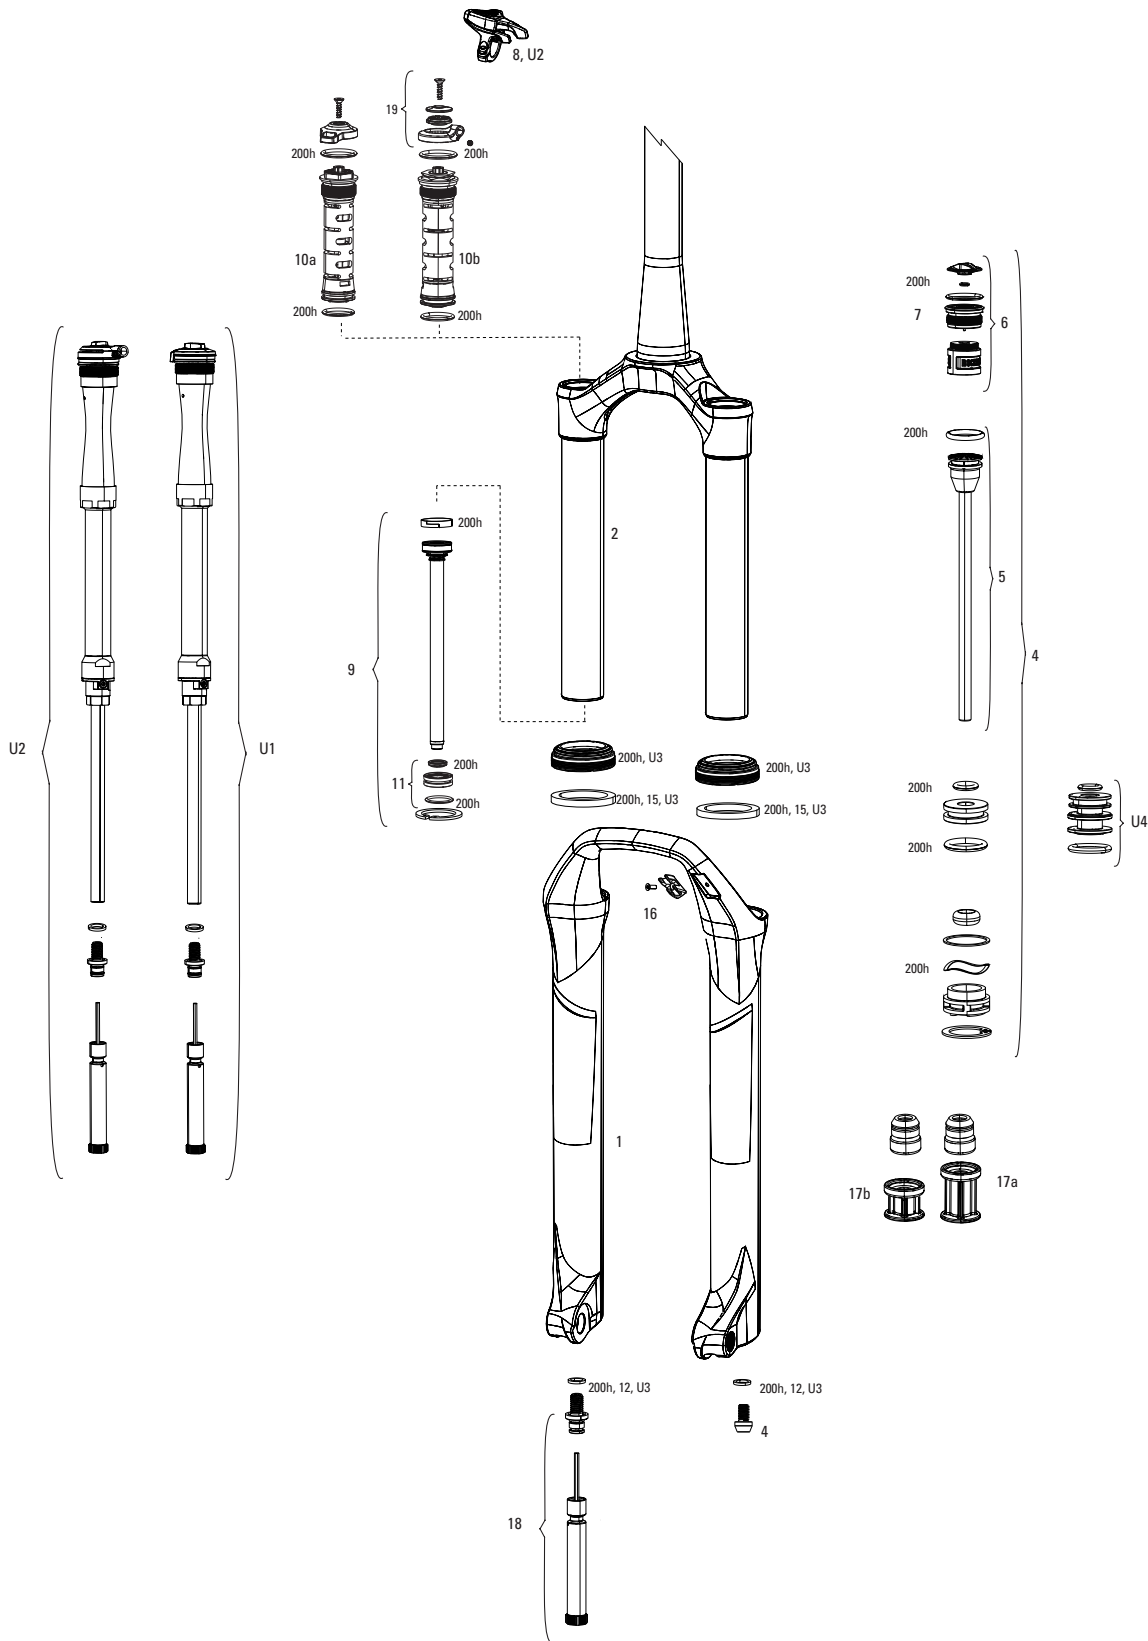

REBA 80-100MM A7-A9 (2018+)

FS-REBA-RL-A7, FS-REBA-RL-A8, FS-REBA-RL-A9

Note:

1. 2017 SID models use a hour based service interval, see www.sram.com/service for more info.
2. Convert from Crown Adjust to Cable Remote Adjust: complete damper upgrade kit
3. Solo Air internals require Solo Air CSU; Solo Air internals are not compatible with Dual Air CSU. Dual Air internals require Dual Air CSU; Dual Air internals are not compatible with Solo Air CSU.
4. REBA chassis and internals may be travel-specific. See part kit descriptions for identification.
5. Decal and Maxle pages can be found in back of the catalog.
6. SID B1 / Reba A7 100mm max travel has 80mm and 100mm gradients ; SID B1 / Reba A7 120mm max travel has 80mm and 120mm gradients
7. Certain Specialized Boost models A7-A9 use 27.5" CSU variant: 11.4018.008.475