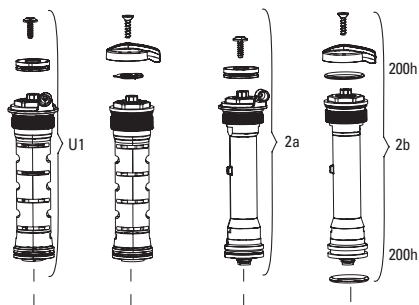

# SEKTOR SILVER RL A2 (2017-2018)

FS-SKTS-RL-A2

**Note:**

1. All basic service kits include the following replaceable wear items: o-rings, glide rings, dust seals, and foam rings.
2. Convert from Crown Adjust to Remote Adjust: Remote compression damper, remote compression adjuster spool, cable clamp and remote lever assembly.
3. Thread Pitch is 0.8mm for Recon Silver C1 and Sektor Silver A2
4. Maximum Tire Diameter: 714mm Maximum Tire Width: 81mm
5. 32mm Boost lower legs use flangeless wiper seals.
- 6 Decal and Maxle pages can be found in back of the catalog.