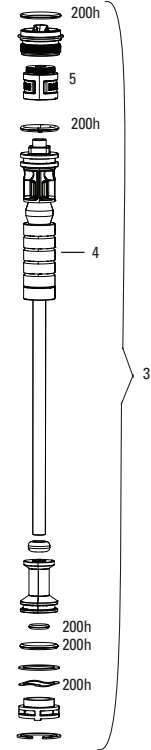

35 GOLD RL A1-A2 (2020-2024)

FS-35G-RL-A1, FS-35G-RL-A2

Note:

1. 200h service kits include replaceable o-rings, glide rings, retaining rings, crush washers, crush washer retainers and shaft bolts/nuts. All air service kits include replacement schrader valve cores.
2. EMTB (fender mount) lower leg and CSU are not cross-compatible with non-fender CSU and lower leg variants.
3. Convert from Crown Adjust to Remote Adjust: Remote compression damper, remote compression adjuster spool, cable clamp and remote lever assembly.
4. Decal and Maxle pages can be found in back of the catalog.