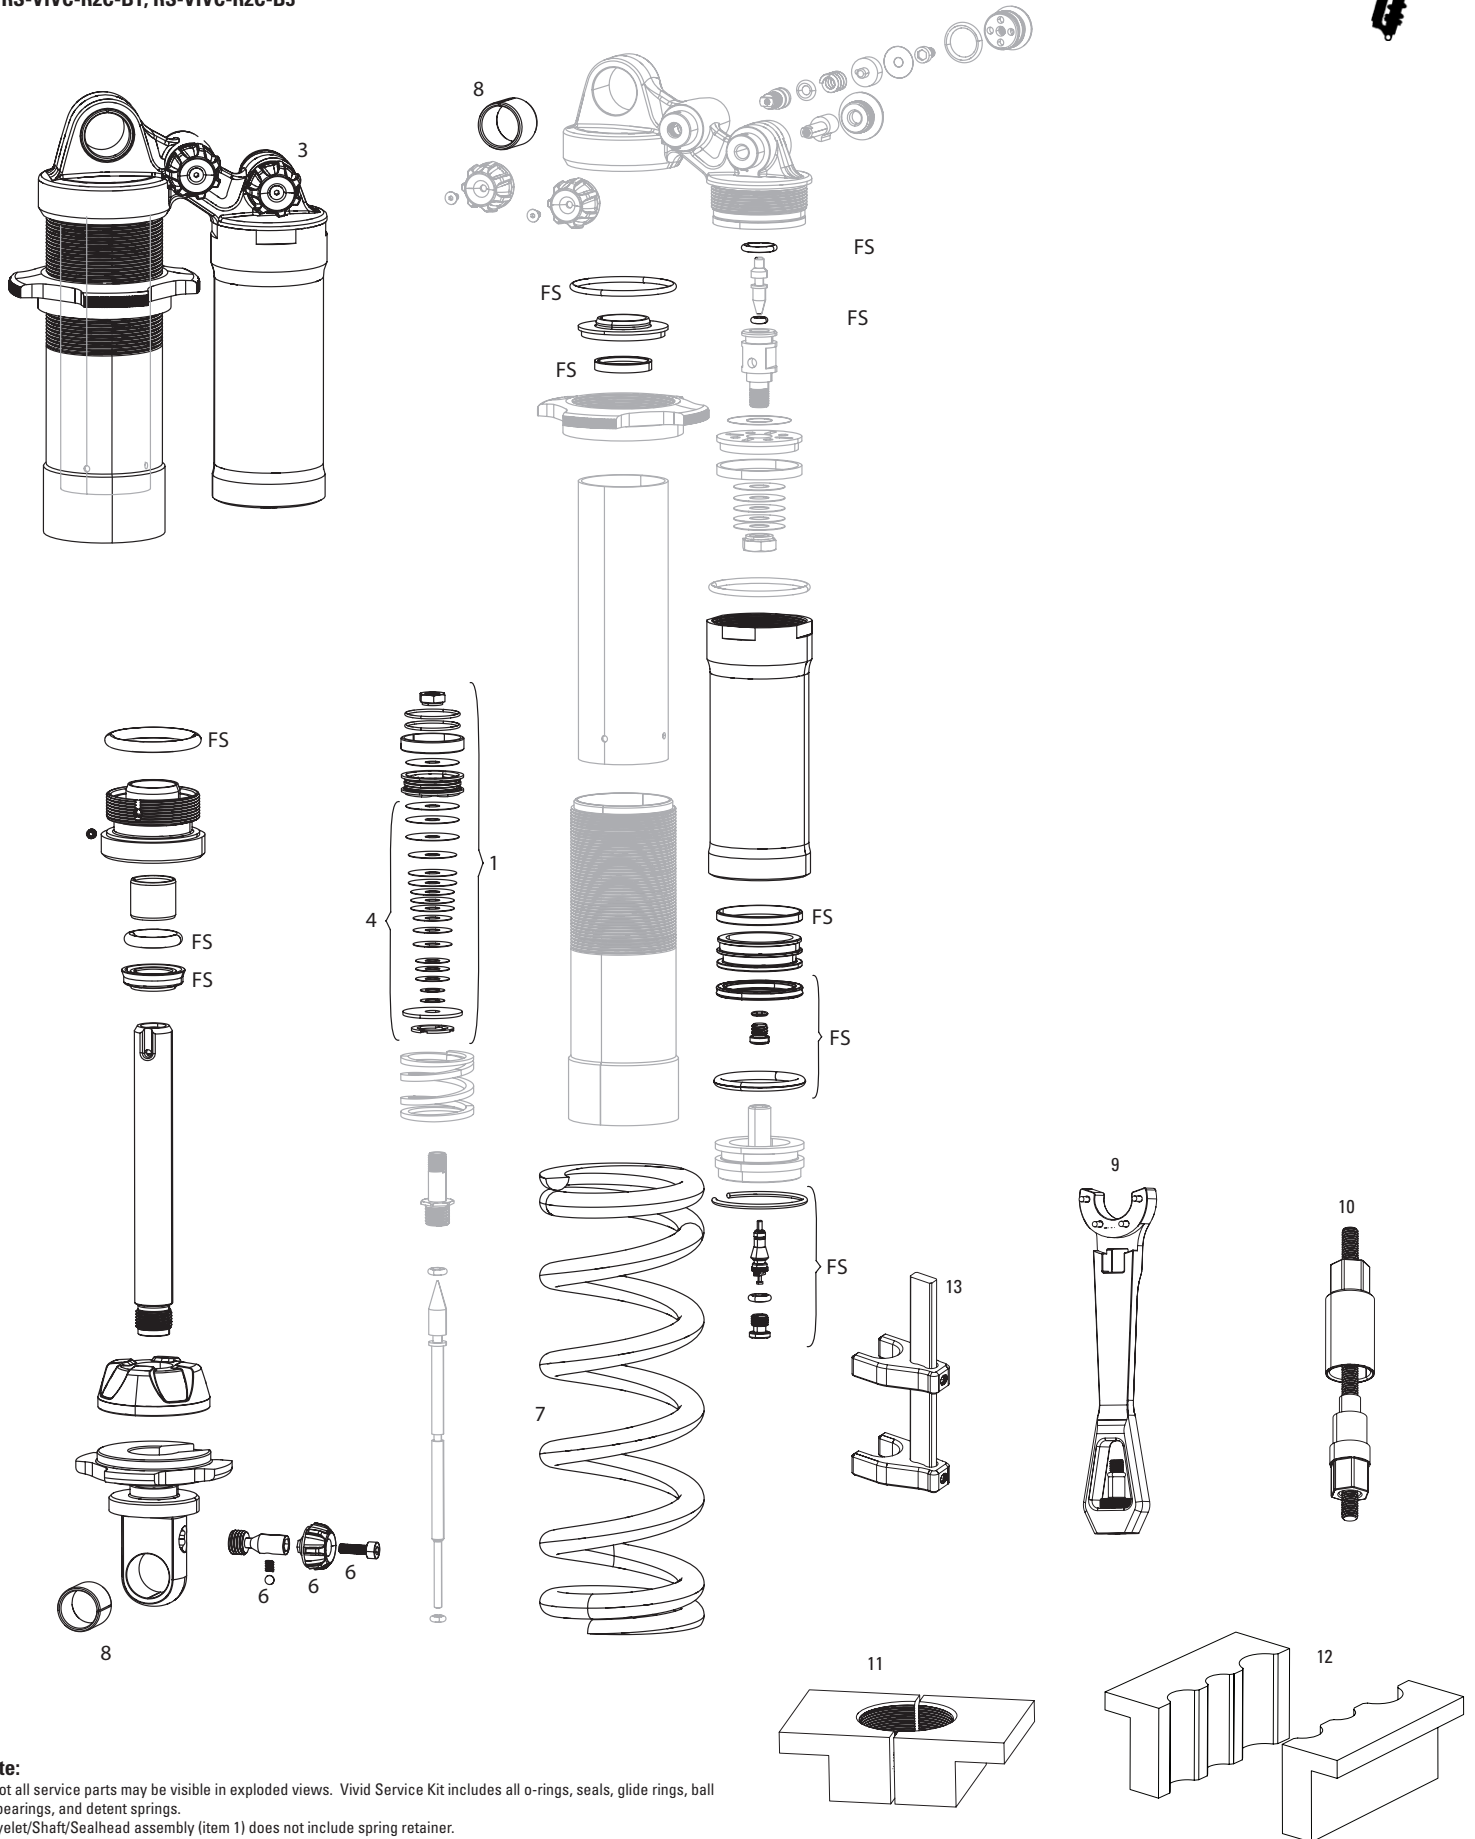

# VIVID COIL B1-B3 (2014-2022)

RS-VIVC-R2C-B1, RS-VIVC-R2C-B3

**Note:**

1. Not all service parts may be visible in exploded views. Vivid Service Kit includes all o-rings, seals, glide rings, ball bearings, and detent springs.
2. Eyelet/Shaft/Sealhead assembly (item 1) does not include spring retainer.
3. Use '1/2"x1/2" Rear Shock Bushing/Mount Hardware Tool' to remove and install eyelet bushing and mounting hardware.