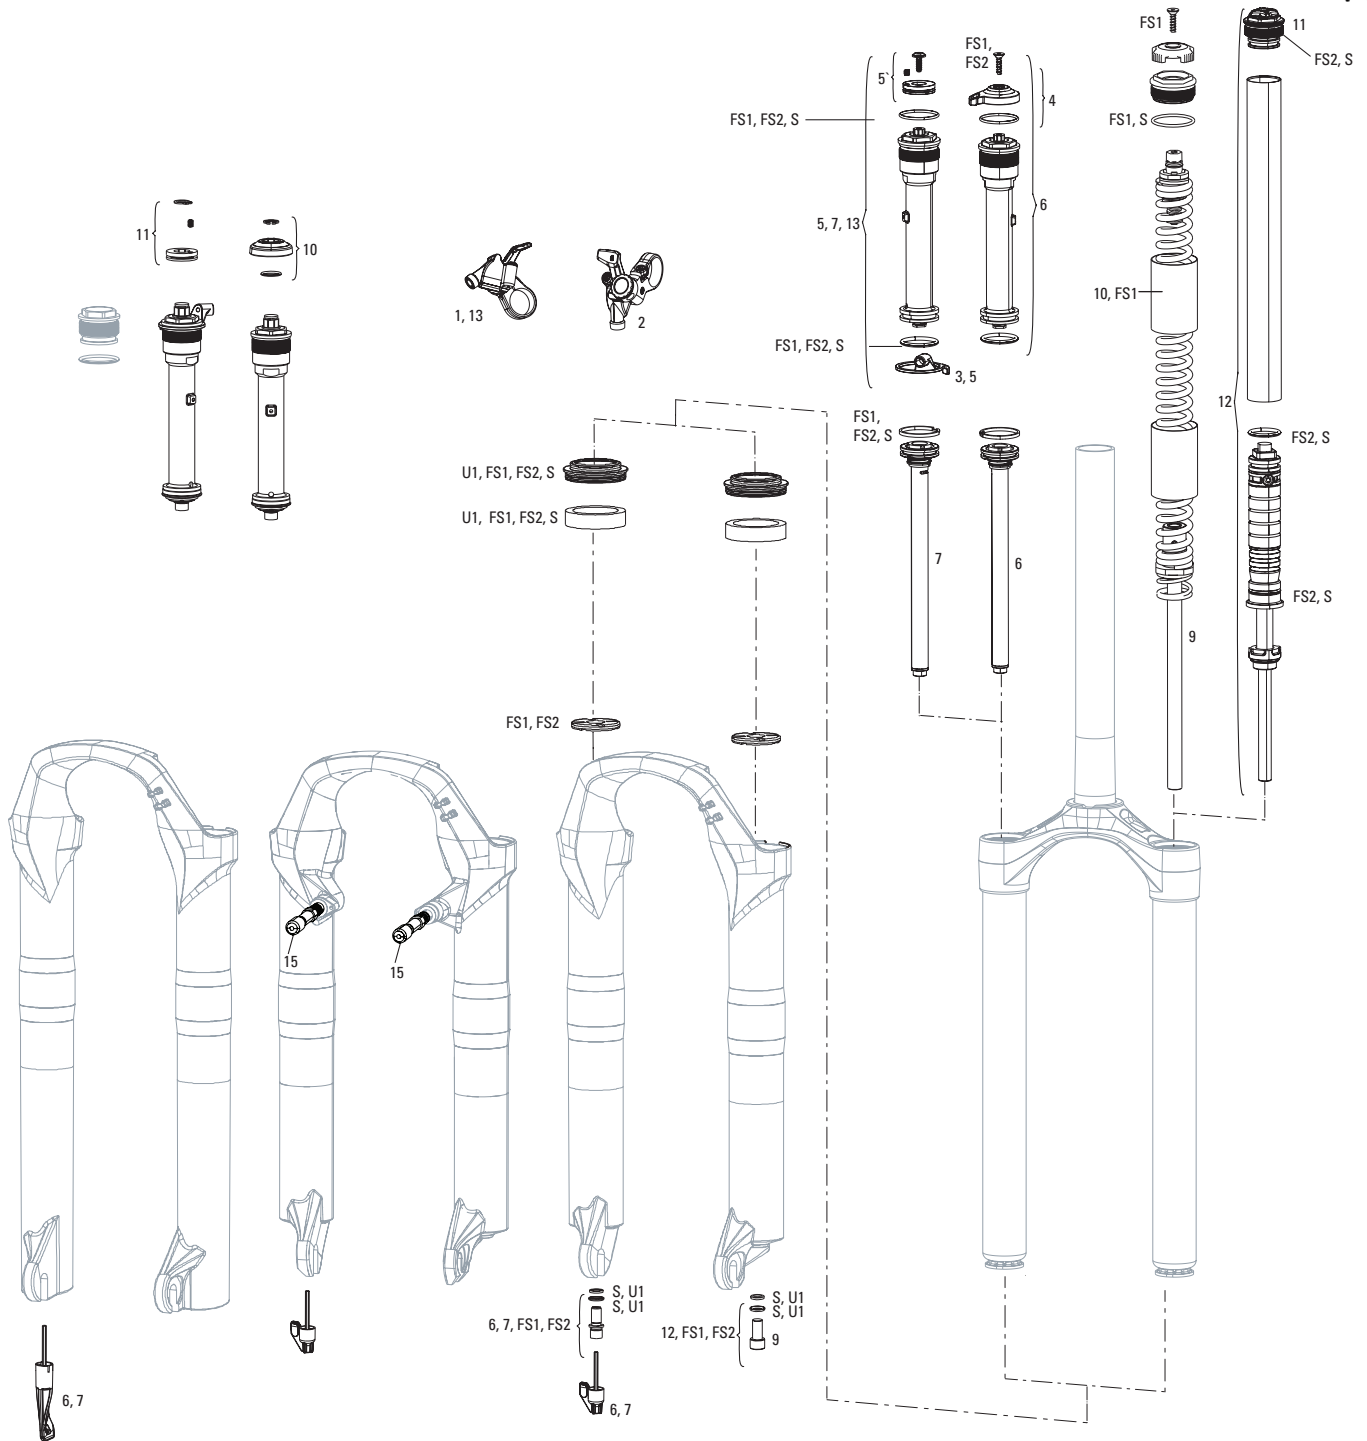

XC32 A1-A3 (2011-2015)

FS-XC32-TK-A1, FS-XC32-TK-A2, FS-XC32-RL-A2, FS-XC32-TK-A3, FS-XC32-TK-A4

Note:

1. Full service kits include replaceable o-rings, glide rings, retaining rings, crush washers, crush washer retainers and shaft bolts/nuts. All air service kits include replacement schrader valve cores. Not all service parts are pictured. All basic service kits include the following replaceable wear items: o-rings, glide rings, dust seals, and foam rings.

2. Convert from Crown Adjust to Remote Adjust: Remote compression damper requires remote compression adjuster spool, cable clamp, and remote lever assembly.