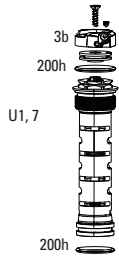

35 GOLD RL A1-A2 (2020-2024)

FS-35G-RL-A1, FS-35G-RL-A2

Note:

1. 200h service kits include replaceable o-rings, glide rings, retaining rings, crush washers, crush washer retainers and shaft bolts/nuts. All air service kits include replacement schrader valve cores.
2. EMTB (fender mount) lower leg and CSU are not cross-compatible with non-fender CSU and lower leg variants.
3. Convert from Crown Adjust to Remote Adjust: Remote compression damper, remote compression adjuster spool, cable clamp and remote lever assembly.
4. Decal and Maxle pages can be found in back of the catalog.