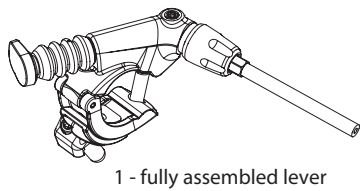

REVERB/REVERB STEALTH REMOTE A1-A2 (2011-2016)

RM-RVB-A1, RM-RVB-A2

Note:

1. A1 - Remote silver adjuster knob - compatible with A1 Reverb only (2011-2013)
2. A2 - Remote black adjuster knob - compatible with A2 & B1 Reverb only (2013-2016)
3. A1 - specific parts not compatible with A2

REVERB / REVERB STEALTH REMOTE A1-A2 (2011-2016)

RM-RVB-A1, RM-RVB-A2

REMOTE A2	
2	11.6815.026.050 REMOTE - REVERB (LEFT ABOVE/RIGHT BELOW) MMX (INCLUDES REMOTE, MMX CLAMP, DISCRETE PUCK, 2000MM HOSE, BARB, NEW STRAIN RELIEF) - REVERB A2
2	11.6815.026.060 REMOTE - REVERB (RIGHT ABOVE/LEFT BELOW) MMX (INCLUDES REMOTE, MMX CLAMP, DISCRETE PUCK, 2000MM HOSE, BARB, NEW STRAIN RELIEF) - REVERB A2
MATCHMAKER CLAMP	
3	11.5315.049.010 DISC BRAKE LEVER CLAMP SHIFTER MOUNTING BRACKET - (MMX) LEFT -GUIDE ULT/RSC/RS/RE/R,LEVEL ULT/TLM/TL, CODE RSC/R, DB5 ELIXIR 9/7/CR MAG/X0/ XX, QTY 1
3	11.5315.049.020 DISC BRAKE LEVER CLAMP SHIFTER MOUNTING BRACKET - (MMX) RIGHT -GUIDE ULT/RSC/RS/RE/R,LEVEL ULT/TLM/TL, CODE RSC/R, DB5 ELIXIR 9/7/CR MAG/X0/ XX, QTY 1
4	11.6818.001.000 REMOTE DISCRETE PUCK - HYDRAULIC REMOTE (SPACER) FOR XLOC REMOTES QTY2
BARBS	
5	11.6815.022.010 SEATPOST HOSE BARB - REVERB POST (QTY 1) - REVERB
5	11.6815.022.020 SEATPOST HOSE BARB - REVERB POST (QTY 10) - REVERB
6	11.6815.022.030 REMOTE HOSE BARB - REVERB REMOTE (QTY 1) - REVERB
6	11.6815.022.040 REMOTE HOSE BARB - REVERB REMOTE (QTY 10) - REVERB
TOOLS	
7	00.6815.066.030 SEATPOST BARB CONNECTOR - REVERB STEALTH
8	00.6815.066.020 SEATPOST BLEED TOOL - REVERB
9	00.6815.066.010 SEATPOST OIL HEIGHT TOOL - REVERB
10	00.6818.043.000 SEATPOST IFP HEIGHT TOOL (210MM LENGTH) - REVERB AXS/REVERB A1-B1/REVERB STEALTH A2-C1
11	11.6815.025.010 SEATPOST HYDRAULIC HOSE - (2000MM) KIT (INCLUDES NEW HOSE, NEW STRAIN RELIEF, NEW BARB) - REVERB A1-B1
12	11.6818.055.000 SEATPOST BLEED SCREW - REVERB STEALTH & REVERB REMOTE (INCLUDES BLEED SCREWS & O-RINGS) (QTY 10) REVERB REMOTE A1-A2, REVERB STEALTH A1-C1 (2011-2020)