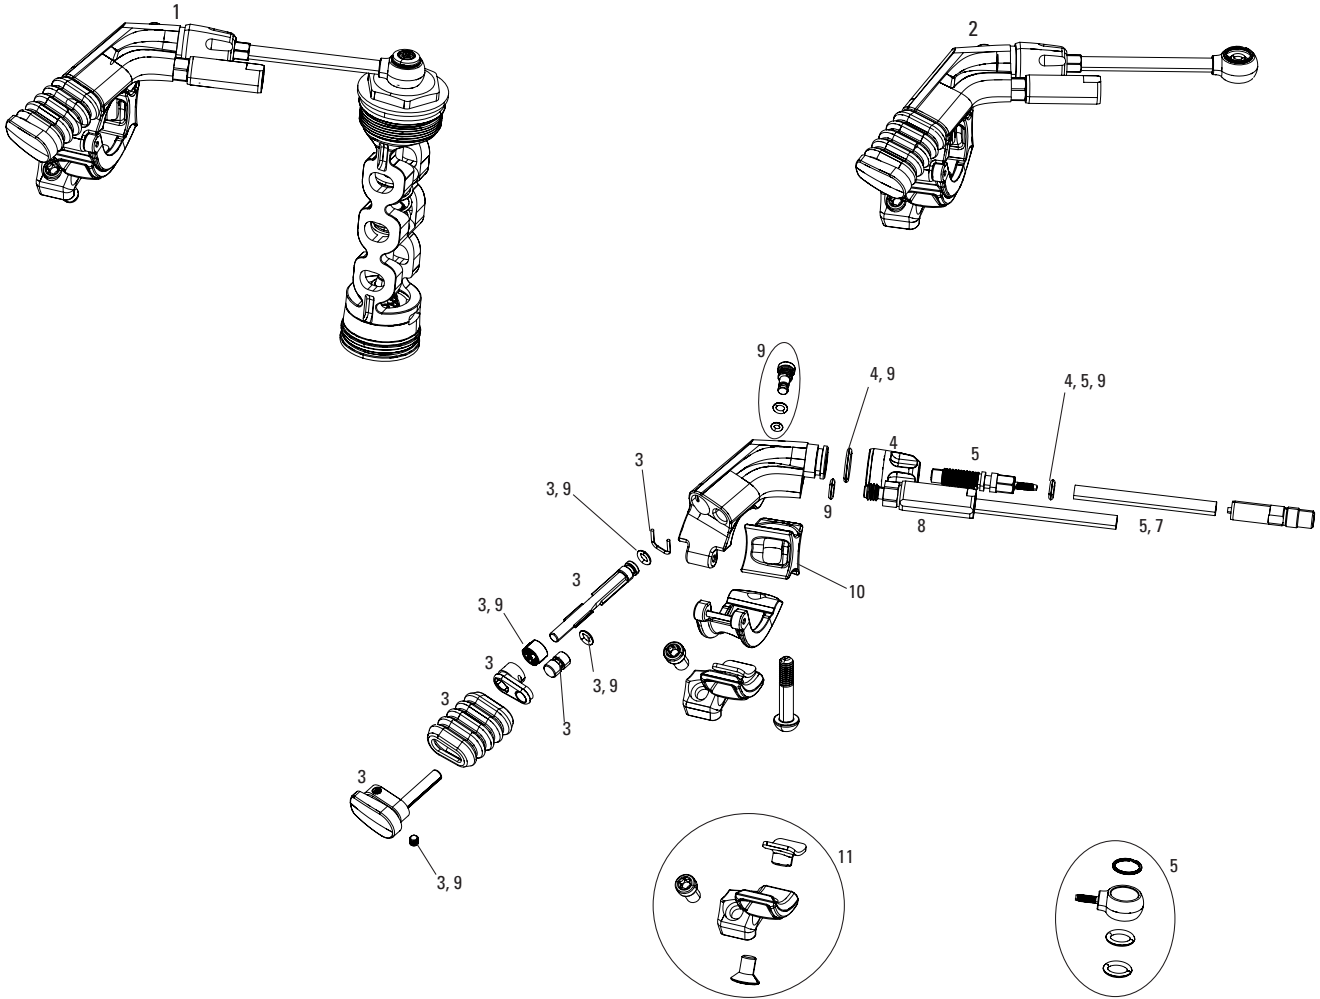

XLOC FULL SPRINT A1 (2014-2019)

1	00.4318.004.001	REMOTE UPGRADE KIT - XLOC FULL SPRINT - INCLUDES MOTION CONTROL X DNA COMP DAMPER, REAR SHOCK HYDRAULIC HOSE, BLEED SYRINGES, LEFT, MMX, BLACK - SIDB (2011-2016)
1	00.4318.004.002	REMOTE UPGRADE KIT - XLOC FULL SPRINT - INCLUDES MOTION CONTROL X DNA COMP DAMPER, REAR SHOCK HYDRAULIC HOSE, BLEED SYRINGES, RIGHT, MMX, BLACK - SIDB (2011-2016)
2	11.4315.013.070	REMOTE - XLOC FULL SPRINT LEFT GOLD ADJUSTER (INCLUDES HOSE/BANJO) - SID/REVELATION/MONARCH XX
2	11.4315.013.080	REMOTE - XLOC FULL SPRINT RIGHT GOLD ADJUSTER (INCLUDES HOSE/BANJO) - SID/REVELATION/MONARCH XX
3	11.4318.007.000	REMOTE BUTTON KIT - XLOC FULL SPRINT (INCLUDES, BUTTON, BOOT, HYDRAULIC PISTON ASSEMBLY, XLOC FULL SPRINT) - XLOC FULL SPRINT W/GOLD ADJUSTER
4	11.4318.008.000	REMOTE ADJUSTER KIT - XLOC FLOODGATE - XLOC SPRINT/FULL SPRINT - GOLD ADJUSTER 2014-2016
5	11.4018.060.000	REMOTE HYDRAULIC HOSE KIT - (INCLUDES RETAINING RING, BANJO O-RINGS & HOSE BARB O-RING) - XLOC
7	11.4318.002.020	REMOTE HYDRAULIC HOSE KIT - 2000M XLOC FULL SPRINT CONNECTAMAJIG (INCLUDES, BARB, COMPRESSION NUT & CONNECTAMAJIG) - MONARCH XX FULLSPRINT
8	11.4318.005.000	REMOTE CONNECTAMAJIG COLLAR - BLACK - REVERB/XLOC FULL SPRINT
9	11.4318.006.010	REMOTE SERVICE KIT - XLOC FULL SPRINT (INCLUDES RATCHET WHEEL & O-RINGS) - MONARCH XX/SID/REVELATION
10	11.6818.001.000	REMOTE DISCRETE PUCK - HYDRAULIC REMOTE (SPACER) FOR XLOC REMOTES QTY2
11	11.5315.049.010	DISC BRAKE LEVER CLAMP SHIFTER MOUNTING BRACKET - (MMX) LEFT - GUIDE ULT/RSC/RS/RE/R, LEVEL ULT/TLM/TL, CODE RSC/R, DB5 ELIXIR 9/7/CR MAG/X0/ XX, QTY 1
11	11.5315.049.020	DISC BRAKE LEVER CLAMP SHIFTER MOUNTING BRACKET - (MMX) RIGHT - GUIDE ULT/RSC/RS/RE/R, LEVEL ULT/TLM/TL, CODE RSC/R, DB5 ELIXIR 9/7/CR MAG/X0/ XX, QTY 1
ns	11.4315.011.030	ROCKSHOX BLEED KIT (XLOC/TOTEM) QTY 2 (INCLUDES TWO SYRINGES AND FITTINGS, ONE TORX TOOL)
ns	00.4318.007.001	ROCKSHOX STANDARD BLEED KIT (INCLUDES 2 SYRINGES/FITTINGS, REVERB HYDRAULIC FLUID, 120ML BOTTLE NEW)
ns	11.4315.021.070	ROCKSHOX REVERB HYDRAULIC FLUID, 120ML BOTTLE - REVERB A1-B1 POST/ALL REVERB REMOTES/SPRINT REMOTES
ns	11.4015.354.040	ROCKSHOX REVERB HYDRAULIC FLUID, 1 LITER BOTTLE - REVERB A1-B1 POST/ALL REVERB REMOTES/SPRINT REMOTES