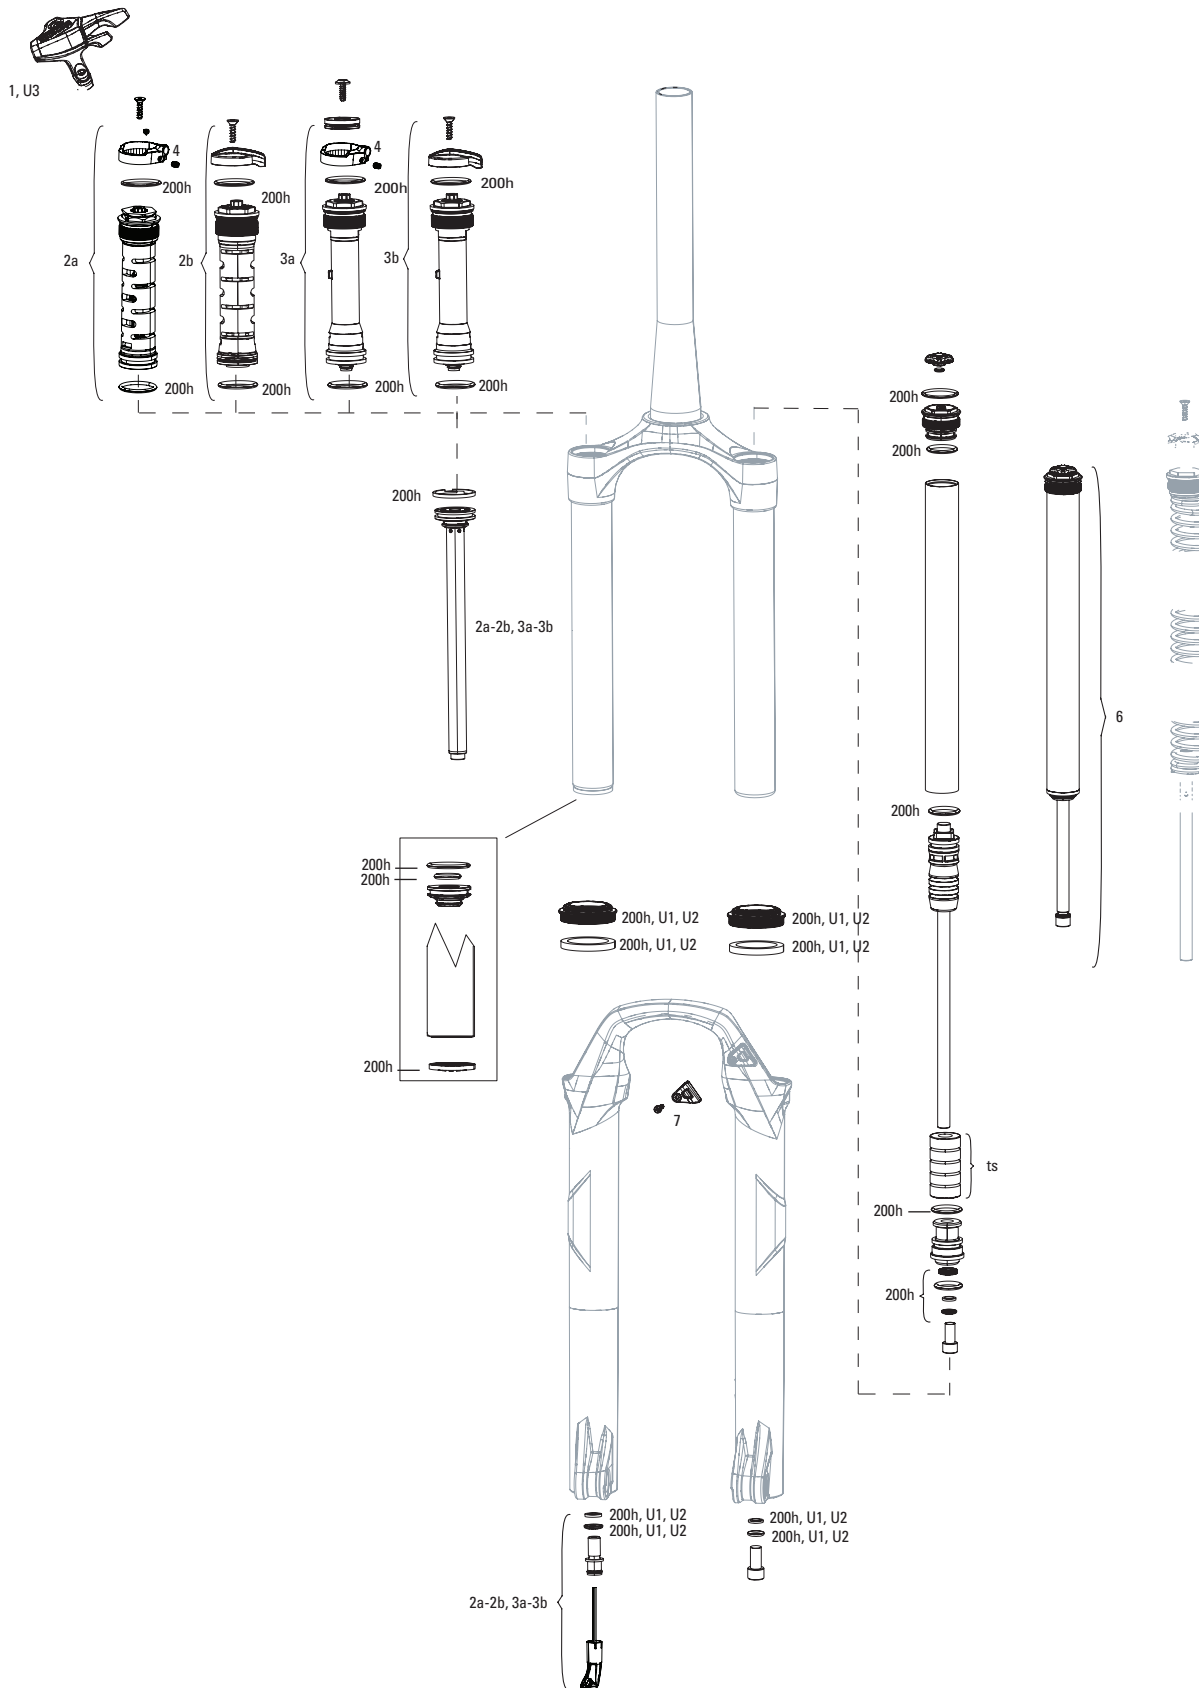

RECON SILVER TK C1/RL B1 (2017-2019)

FS-RCNS-TK-C1, FS-RCNS-RL-B1

Note:

1. All 200H service kits include the following replaceable wear items: o-rings, glide rings, dust seals, and foam rings.
2. Use air spring kit to upgrade and change firmness in coil forks
3. Convert from Crown Adjust to Remote Adjust: Remote compression damper requires remote compression adjuster spool, cable clamp and remote lever assembly.