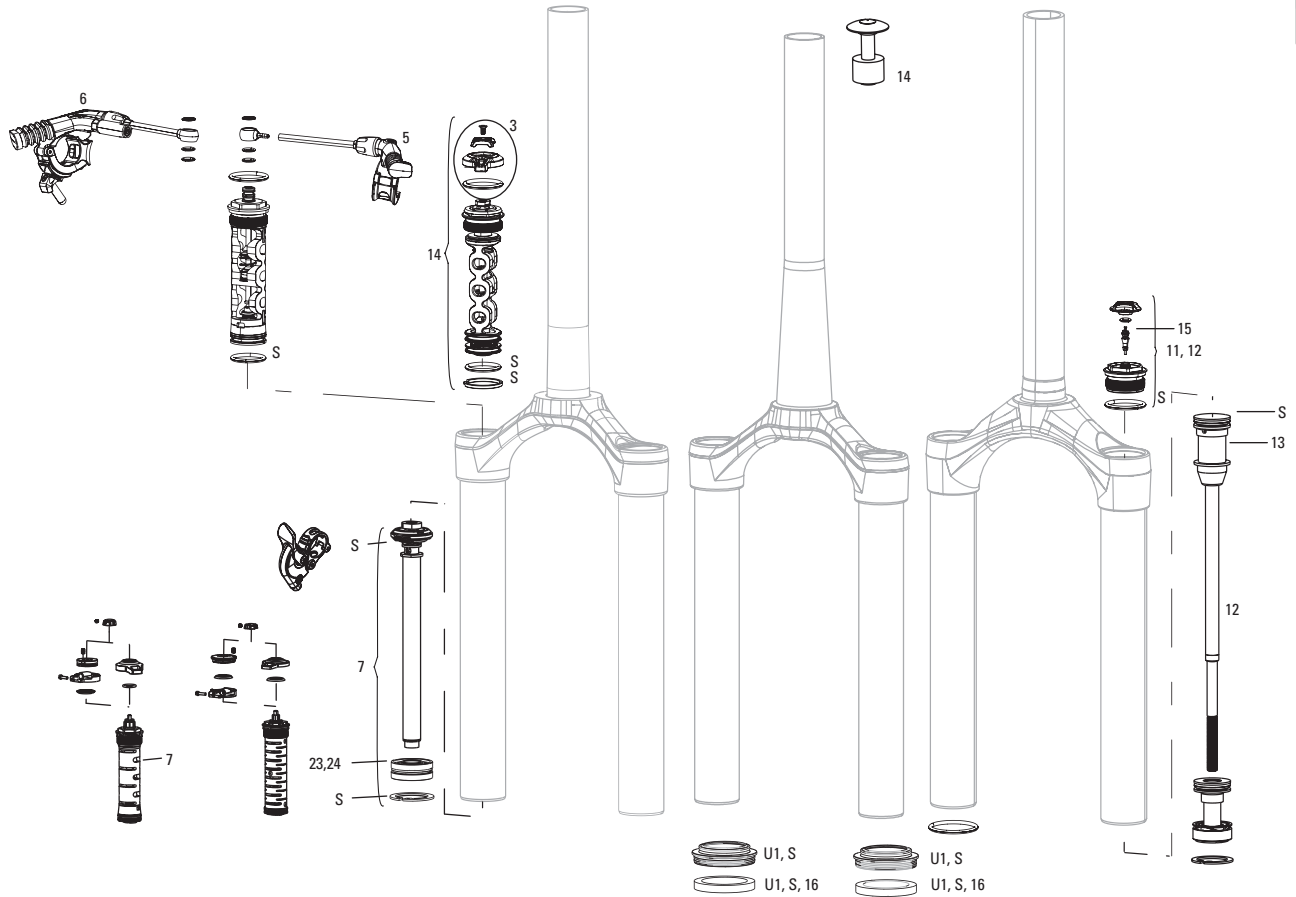

SID A - DUAL AIR 80MM/100MM (2008-2014)

U1, S
U1, S, 16
U1, S
U1, S, 16