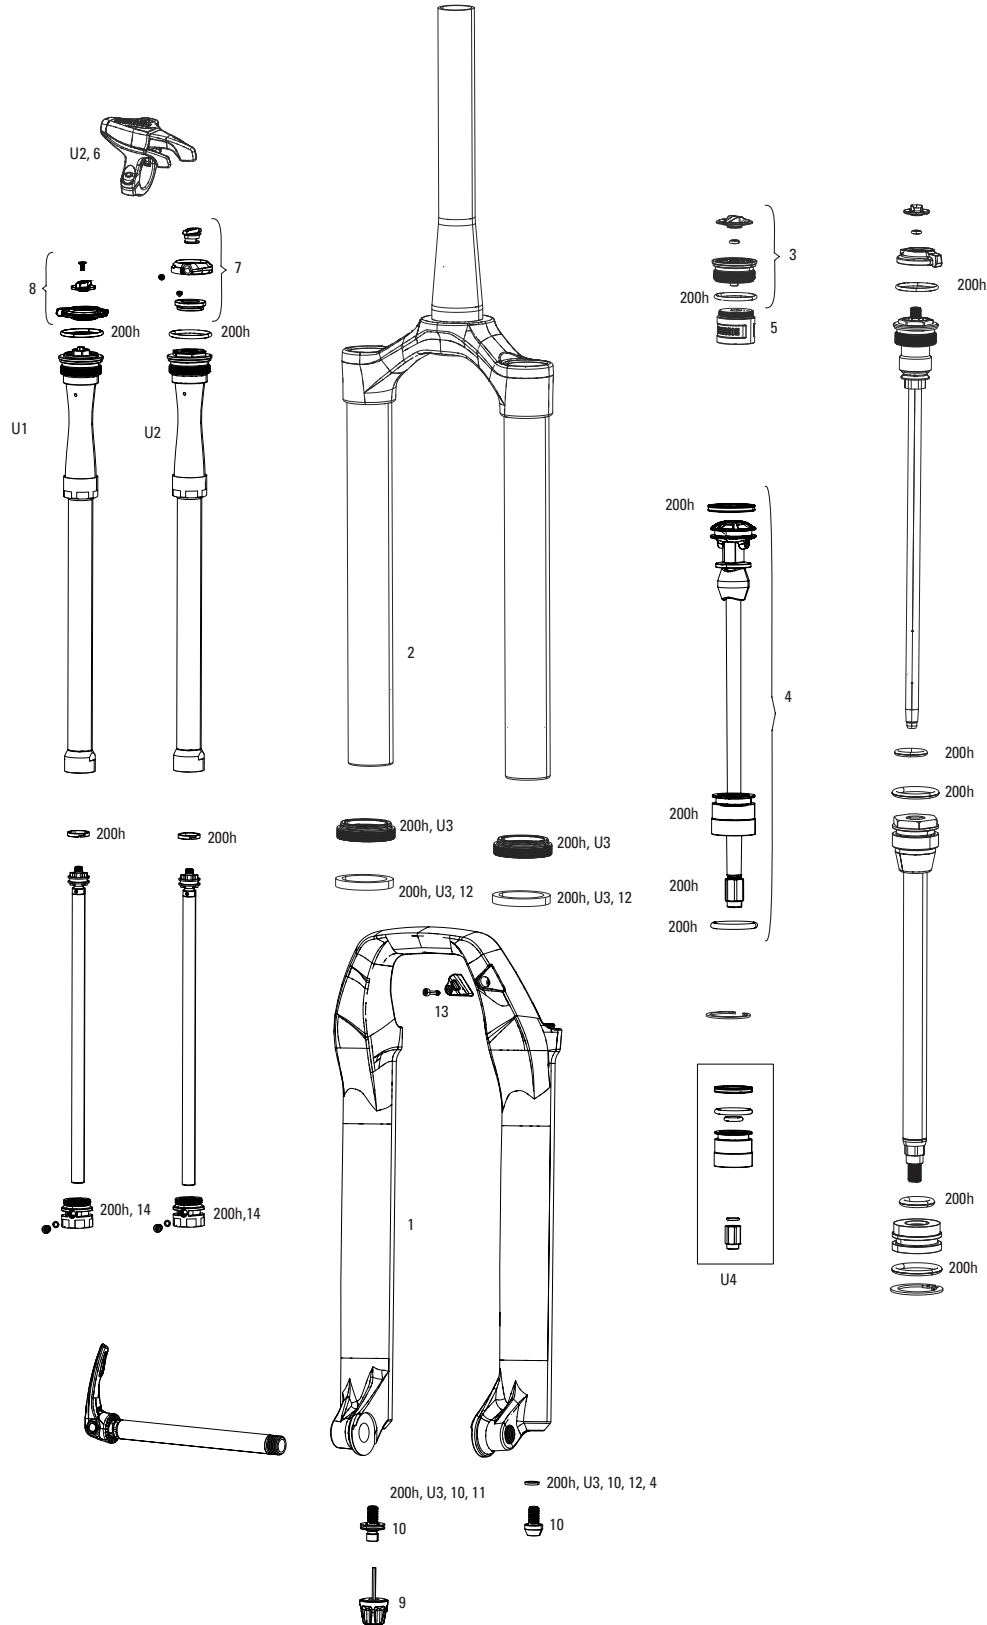

PIKE RCT3/RC B1-B2 (2018-2019)

FS-PIKE-RCT3-B1, FS-PIKE-RC-B1, FS-PIKE-RCT3-B2, FS-PIKE-RC-B2

Note:

1. PIKE B1 charger and DebonAir Spring are not compatible with previous generations of PIKE.
2. Lower Legs are compatible with Revelation 35mm and older generations of PIKE.
3. Decal and Maxle pages can be found in back of the catalog.