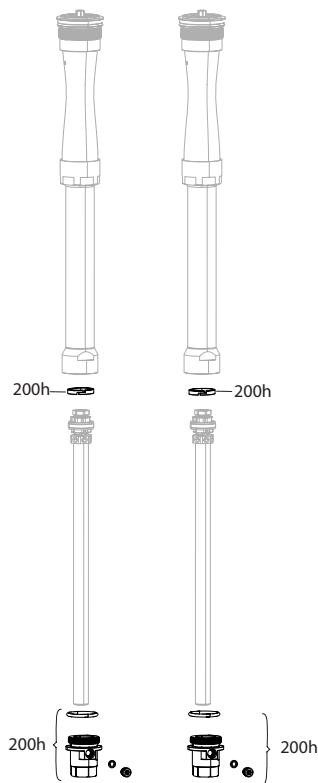

Charger Race Day 2

Note:

1. 2 Position dampers are compatible with OneLoc and 2P TwistLoc remotes.
2. 3 Position dampers are compatible with 3p TwistLoc remotes.
3. Complete damper upgrade kit required to convert from Crown Adjust to Cable Remote Adjust.
4. Decal and Maxle pages can be found in back of the catalog.
5. 15x110 Boost Maxle not compatible with 32mm SID C1, use 15x100 Maxle. See parts page for compatible parts.