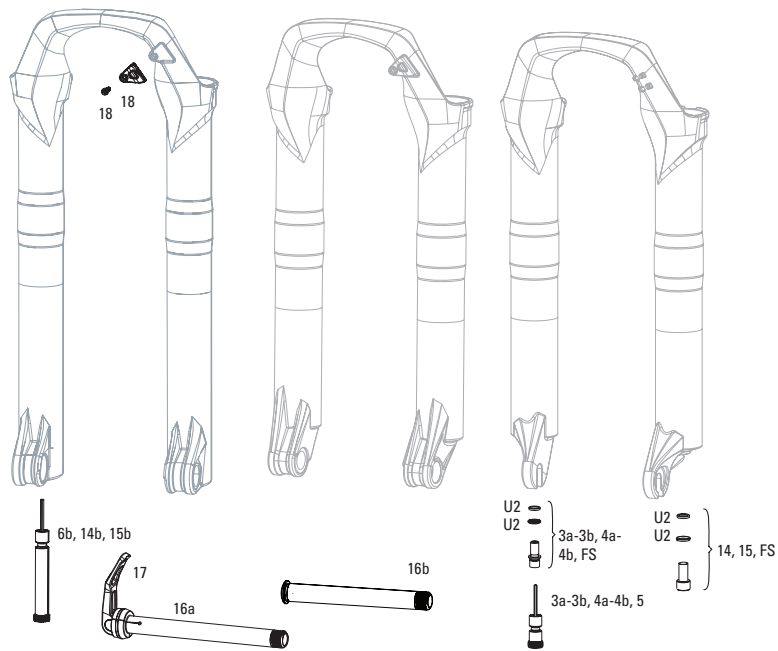

SEKTOR GOLD A1-B2 (2011-2017)

FS-SKTG-TK-B1, FS-SKTG-RL-A1, FS-SKRG-RL-B2

Note:

1. All basic service kits include the following replaceable wear items: o-rings, glide rings, dust seals, and foam rings.
2. Convert from Crown Adjust to Remote Adjust: Remote compression damper, remote compression adjuster spool, cable clamp and remote lever assembly.
3. Maximum Tire Diameter: 714mm Maximum Tire Width: 81mm
4. 32mm Boost lower legs use flangless wiper seals.
5. Decal pages can be found in back of the catalog.