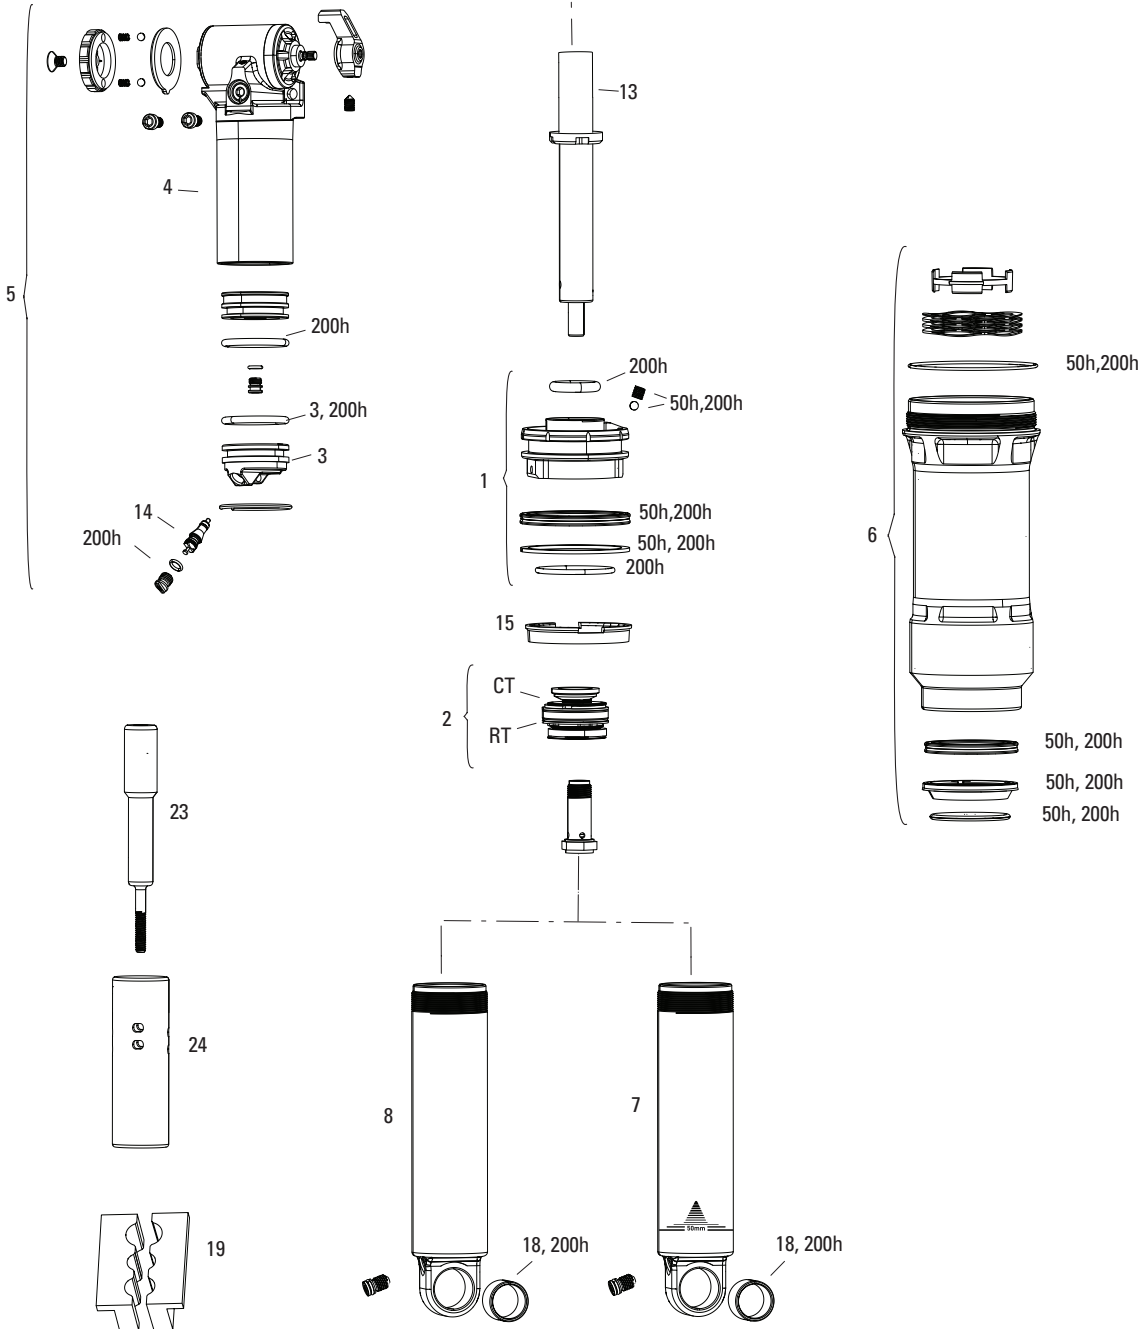

SERVICE	
50h	00.4318.037.007 50 HOUR SERVICE KIT (INCLUDES AIR CAN SEALS, PISTON SEAL, GLIDE RINGS, GREASE/OIL) - THRUSHAFT C1+(2021), NUDE/BOLD C1+ 2022+, DELUXE /SUPER DELUXE/FA C1+(2023+)
200h	00.4318.037.008 200 HOUR/1 YEAR SERVICE KIT (AIR CAN, PISTON SEALS, GLIDE RINGS, IFP SEALS, GREASE/OIL) - DELUXE/SUPER DELUXE BASE/SELECT/SELECT+/ULTIMATE/FLIGHT ATTENDANT (2022+) GENERATION-C
TUNES	
CT	11.4118.096.013 REAR SHOCK TUNE ASSEMBLY (INCLUDES SHIMS FOR COMPRESSION TUNE CONFIGURATIONS) - SUPER DELUXE AIR C1, (2023+)
RT	11.4118.096.014 REAR SHOCK TUNE ASSEMBLY (INCLUDES SHIMS FOR REBOUND TUNE CONFIGURATIONS) - SUPER DELUXE AIR C1, (2023+)
AIR PISTON	
1	11.4118.056.008 REAR SHOCK AIR PISTON/SEALHEAD ASSEMBLY - SUPER DELUXE C1+/SUPER DELUXE FLIGHT ATTENDANT C1+ (2023+)
DAMPER PISTON	
2	11.4118.056.009 REAR SHOCK DAMPER PISTON ASSEMBLY - SUPER DELUXE C1+/SUPER DELUXE FLIGHT ATTENDANT C1+ (2023+)
RESERVOIRS	
3	11.4118.057.000 REAR SHOCK RESERVOIR CAP - SUPER DELUXE AIR/COIL R/RC/RCT/RC3/RT
AIR CAN	
6	11.4118.059.017 REAR SHOCK AIR CAN ASSEMBLY - LINEAR 37.5-45MM (DECALS, COUNTERMEASURE AND SPRING) - SUPER DELUXE C1/DELUXE C1 (2023+)
6	11.4118.059.018 REAR SHOCK AIR CAN ASSEMBLY - LINEAR 47.5-55MM (DECALS, COUNTERMEASURE AND SPRING) - SUPER DELUXE C1/DELUXE C1 (2023+)
6	11.4118.059.019 REAR SHOCK AIR CAN ASSEMBLY - LINEAR 57.5-65MM (DECALS, COUNTERMEASURE AND SPRING) - SUPER DELUXE THRUSHAFT C1 (2021+)/SUPER DELUXE C1/DELUXE C1 (2023+)
6	11.4118.059.019 REAR SHOCK AIR CAN ASSEMBLY - LINEAR 67.5-75MM (DECALS, COUNTERMEASURE AND SPRING) - SUPER DELUXE C1/DELUXE C1 (2023+)
6	11.4118.059.015 REAR SHOCK AIR CAN ASSEMBLY - PROGRESSIVE 37.5-45MM (DECALS, COUNTERMEASURE AND SPRING) - SUPER DELUXE C1/DELUXE C1 (2023+)
6	11.4118.059.014 REAR SHOCK AIR CAN ASSEMBLY - PROGRESSIVE 47.5-55MM (DECALS, COUNTERMEASURE AND SPRING) - SUPER DELUXE C1/DELUXE C1 (2023+)
6	11.4118.059.010 REAR SHOCK AIR CAN ASSEMBLY - PROGRESSIVE 57.5-65MM (DECALS, COUNTERMEASURE AND SPRING) - SUPER DELUXE THRUSHAFT C1 (2021+)/ SUPER DELUXE C1/DELUXE C1 (2023+)
6	11.4118.059.016 REAR SHOCK AIR CAN ASSEMBLY - PROGRESSIVE 67.5-75MM (DECALS, COUNTERMEASURE AND SPRING) - SUPER DELUXE C1/DELUXE C1 (2023+)
DAMPER	
8	11.4118.048.000 REAR SHOCK DAMPER BODY/IFP - STANDARD EYELET 35MM(INCLUDES DAMPER BODY, IFP, VALVE CORE & CAPS) - DELUXE/SUPER DELUXE A1-C1 (2017-2023)
8	11.4118.048.001 REAR SHOCK DAMPER BODY/IFP - STANDARD EYELET 37.5MM (INCLUDES DAMPER BODY, IFP, VALVE CORE, 7.5MM TRAVEL SPACER & CAPS) - DELUXE/SUPER DELUXE A1-C1 (2017-2023)
8	11.4118.048.002 REAR SHOCK DAMPER BODY/IFP - STANDARD EYELET 40MM(INCLUDES DAMPER BODY, IFP, VALVE CORE, 5MM TRAVEL SPACER & CAPS) - DELUXE/SUPER DELUXE A1-C1 (2017-2023)
8	11.4118.048.003 REAR SHOCK DAMPER BODY/IFP - STANDARD EYELET 42.5MM (INCLUDES DAMPER BODY, IFP, VALVE CORE, 2.5MM TRAVEL SPACER & CAPS) - DELUXE/SUPER DELUXE A1-C1 (2017-2023)
8	11.4118.048.004 REAR SHOCK DAMPER BODY/IFP - STANDARD EYELET 45MM(INCLUDES DAMPER BODY, IFP, VALVE CORE & CAPS) - DELUXE/SUPER DELUXE A1-C1 (2017-2023)
8	11.4118.048.005 REAR SHOCK DAMPER BODY/IFP - STANDARD EYELET 47.5MM (INCLUDES DAMPER BODY, IFP, VALVE CORE, 7.5MM TRAVEL SPACER & CAPS) - DELUXE/SUPER DELUXE A1-C1 (2017-2023)
8	11.4118.048.006 REAR SHOCK DAMPER BODY/IFP - STANDARD EYELET 50MM(INCLUDES DAMPER BODY, IFP, VALVE CORE, 5MM TRAVEL SPACER & CAPS) - DELUXE/SUPER DELUXE A1-C1 (2017-2023)
8	11.4118.048.007 REAR SHOCK DAMPER BODY/IFP - STANDARD EYELET 52.5MM (INCLUDES DAMPER BODY, IFP, VALVE CORE, 2.5MM TRAVEL SPACER & CAPS) - DELUXE/SUPER DELUXE A1-C1 (2017-2023)
8	11.4118.048.008 REAR SHOCK DAMPER BODY/IFP - STANDARD EYELET 55MM(INCLUDES DAMPER BODY, IFP, VALVE CORE & CAPS) - DELUXE/SUPER DELUXE A1-C1 (2017-2023)
8	11.4118.048.009 REAR SHOCK DAMPER BODY/IFP - STANDARD EYELET 57.5MM (INCLUDES DAMPER BODY, IFP, VALVE CORE, 7.5MM TRAVEL SPACER & CAPS) - DELUXE/SUPER DELUXE A1-C1 (2017-2023)
8	11.4118.048.010 REAR SHOCK DAMPER BODY/IFP - STANDARD EYELET 60MM(INCLUDES DAMPER BODY, IFP, VALVE CORE, 5MM TRAVEL SPACER & CAPS) - DELUXE/SUPER DELUXE A1-C1 (2017-2023)
8	11.4118.048.011 REAR SHOCK DAMPER BODY/IFP - STANDARD EYELET 62.5MM (INCLUDES DAMPER BODY, IFP, VALVE CORE, 2.5MM TRAVEL SPACER & CAPS) - DELUXE/SUPER DELUXE A1-C1 (2017-2023)
8	11.4118.048.012 REAR SHOCK DAMPER BODY/IFP - STANDARD EYELET 65MM(INCLUDES DAMPER BODY, IFP, VALVE CORE & CAPS) - DELUXE/SUPER DELUXE A1-C1 (2017-2023)
8	11.4118.048.027 REAR SHOCK DAMPER BODY/IFP - STANDARD EYELET 67.5MM (INCLUDES DAMPER BODY, IFP, VALVE CORE, 7.5 TRAVEL SPACER& CAPS) - DELUXE/SUPER DELUXE A1-C1 (2017-2023)
8	11.4118.048.028 REAR SHOCK DAMPER BODY/IFP - STANDARD EYELET 70MM(INCLUDES DAMPER BODY, IFP, VALVE CORE, 5 TRAVEL SPACER & CAPS) - DELUXE/SUPER DELUXE A1-C1 (2017-2023)
8	11.4118.048.029 REAR SHOCK DAMPER BODY/IFP - STANDARD EYELET 72.5MM (INCLUDES DAMPER BODY, IFP, VALVE CORE, 2.5 TRAVEL SPACER& CAPS) - DELUXE/SUPER DELUXE A1-C1 (2017-2023)
8	11.4118.048.030 REAR SHOCK DAMPER BODY/IFP - STANDARD EYELET 75MM(INCLUDES DAMPER BODY, IFP, VALVE CORE & CAPS) - DELUXE/SUPER DELUXE A1-C1 (2017-2023)
8	11.4118.048.013 REAR SHOCK DAMPER BODY/IFP - BEARING EYELET 35MM(INCLUDES DAMPER BODY, IFP, VALVE CORE & CAPS) - DELUXE/SUPER DELUXE A1-C1 (2017-2023)
8	11.4118.048.014 REAR SHOCK DAMPER BODY/IFP - BEARING EYELET 37.5MM (INCLUDES DAMPER BODY, IFP, VALVE CORE, 7.5MM TRAVEL SPACER & CAPS) - DELUXE/SUPER DELUXE A1-C1 (2017-2023)
8	11.4118.048.015 REAR SHOCK DAMPER BODY/IFP - BEARING EYELET 40MM(INCLUDES DAMPER BODY, IFP, VALVE CORE, 5MM TRAVEL SPACER & CAPS) - DELUXE/SUPER DELUXE A1-C1 (2017-2023)

SUPER DELUXE AIR C1 (2023+)

RS-SDLX-SEL-C1, RS-SDLX-SELP-C1, RS-SDLX-ULT-C1, RS-SDLX-ULDH-C1

Note:
1. See the RockShox Rear Shock Piston Tuning Guide for detailed information regarding the shim stack order for the rebound and compression dampers