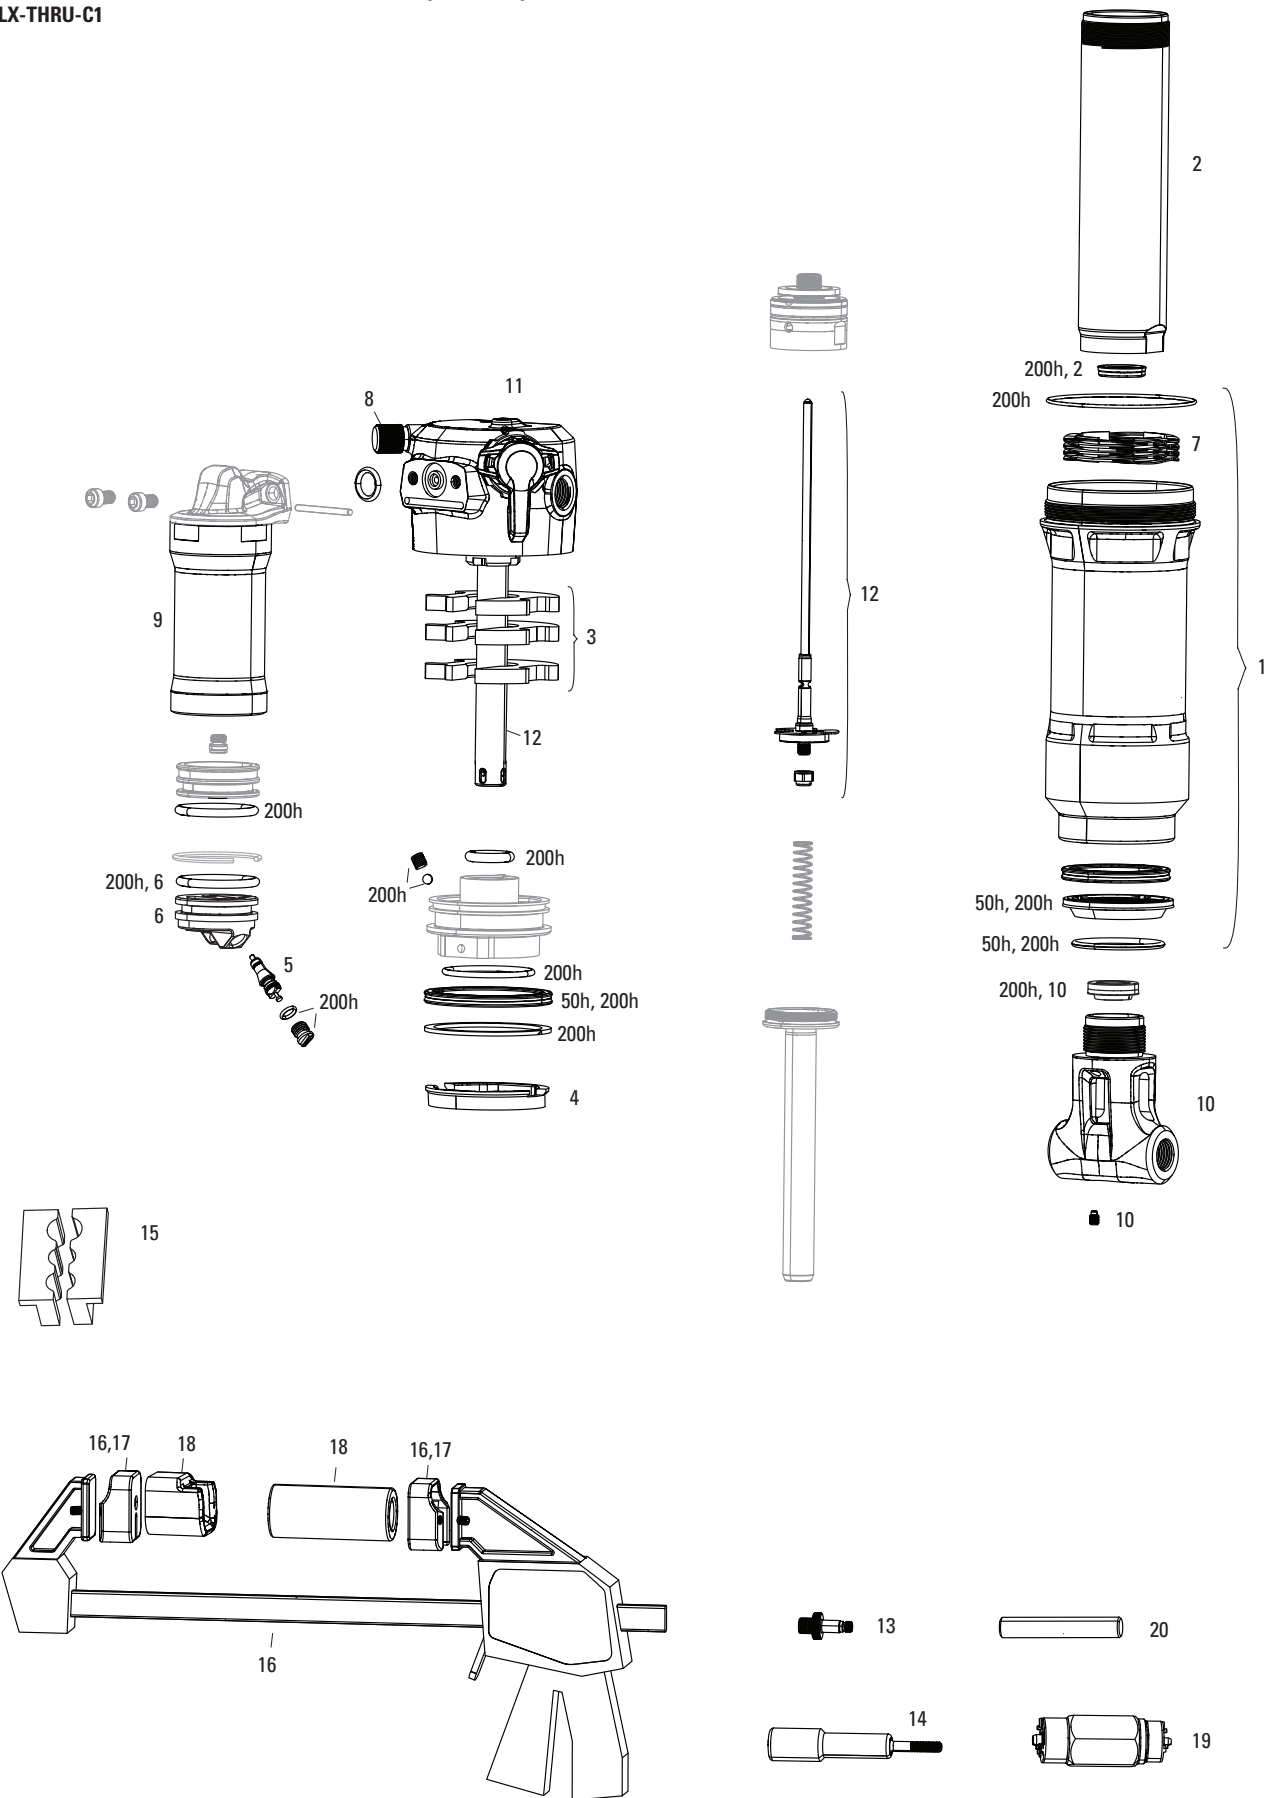

DELUXE TREK Re:AKTIV THRUSHAFT A1 (2018-2021)

RS-DLX-TKTV-A1

SERVICE		
50h	00.4315.032.615	50 HOUR SERVICE KIT (INCLUDES AIR CAN SEALS, PISTON SEAL, GLIDE RINGS, SEAL GREASE/OIL) - DELUXE/SUPER DELUXE A1-B2 (2017-2022)
200h	00.4118.238.000	200 HOUR/1 YEAR SERVICE KIT (INCLUDES AIR CAN SEALS, PISTON SEAL, GLIDE RINGS, IFP SEALS, RESERVOIR SEALS, THRU SHAFT PLUG, SEAL GREASE/OIL) - TREK RE:AKTIV THRU (2017)
AIR CAN		
1	11.4118.059.002	REAR SHOCK AIR CAN ASSEMBLY - DEBONAIR V2 BLACK 205/230X57.5-65MM (INCLUDES DECALS) - DELUXE/SUPER DELUXE (2017+)
2	11.4308.327.002	AIR VALVE KIT - SCHRADER CORE (QTY 2) - FORKS/SHOCKS/REVERB
3	11.4118.042.001	REAR SHOCK VOLUME REDUCER KIT - TOKEN 1T/4.7MM (INCLUDES 3 TOKENS) - SUPER DELUXE/DELUXE A1-B2 (2017-2021)
DAMPER		
4	11.4118.054.000	REAR SHOCK DAMPER BODY - THRUSHAFT (INCLUDES DAMPER BODY, BUSHING & SEALS) - THRUSHAFT DELUXE A1 (2017-2020)
6	11.4118.055.000	REAR SHOCK COUNTER MEASURE KIT - (INCLUDES SPRING & CARRIER) DELUXE A1/ SUPER DELUXE A1(2017+)
SPARES		
7	11.4118.090.001	REAR SHOCK YOKE - ASYMMETRIC - DELUXE THRUAKTIV A1 (2017-2020)
8	11.4118.090.002	REAR SHOCK YOKE - SYMMETRIC - DELUXE THRUAKTIV A1 (2017-2020)
ns	11.4118.107.000	SCHRADER AIR CAP - (INCLUDES CAP AND O-RING) - ROCKSHOX UNIVERSAL AIR CAP FOR FORKS AND SHOCKS
EYELET		
9	11.4118.070.005	REAR SHOCK EYELET ASSEMBLY - (INCLUDES EYELET, AIR VALVE AND CAP, CONTROLS, SHAFT O-RINGS) - DELUXE THRUAKTIV A1 (2017-2020), TRUNNION
DAMPER SHAFT		
10	11.4118.094.650	REAR SHOCK DAMPER SHAFT - (INCLUDES SHAFT) - DELUXE REAKTIV (A1-B1), DELUXE THRUAKTIV A1 (2017-2020) 57.5-65MM
10	11.4118.094.651	REAR SHOCK DAMPER PISTON/SHAFT ASSEMBLY (INLCUDES PISTON ASSEMBLY) - DELUXE THRUAKTIV A1 (2017-2020)
TOOLS/GREASE/FLUIDS		
11	00.4318.012.004	REAR SHOCK RE:AKTIV PISTON SOCKET (REQUIRED FOR REAKTIV 200 HOUR SERVICE) - DELUXE
ns	00.4318.008.002	GREASE ROCKSHOX DYNAMIC SEAL GREASE (PTFE) 1OZ - RECOMMENDED FOR SERVICING REAR SHOCKS & FORKS
ns	00.4318.008.004	GREASE ROCKSHOX DYNAMIC SEAL GREASE 500ML - RECOMMENDED FOR SERVICING REAR SHOCKS & FORKS
ns	11.4115.094.040	MAXIMA SUSPENSION OIL PLUSH, 7WT 1 LITER BOTTLE - REAR SHOCK/CHARGER DAMPER
12	00.4315.027.010	REAR SHOCK AIR VALVE ADAPTER TOOL - REAR SHOCKS
ns	00.4315.023.010	HIGH-PRESSURE FORK/SHOCK PUMP (300 PSI MAX) ROCKSHOX
ns	00.4315.023.040	HIGH-PRESSURE FORK/SHOCK PUMP (300 PSI MAX) ROCKSHOX DIGITALGAUGE
ns	00.4315.022.010	REAR SHOCK SCHRADER VALVE REMOVAL TOOL ROCKSHOX
13	00.4318.012.007	REAR SHOCK THRU SHAFT BLEED PLUG (REQUIRED FOR THRU SHAFT 200 HOUR SERVICE) - RE:AKTIV THRU SHAFT SHOCKS

SUPER DELUXE THRUSHAFT C1 (2021+)

RS-SDLX-THRU-C1

Note:

1. Super Deluxe Thru Shaft C1 is not compatible with red volume reducers for Super Deluxe A1-B2. Use only purple volume reducers.