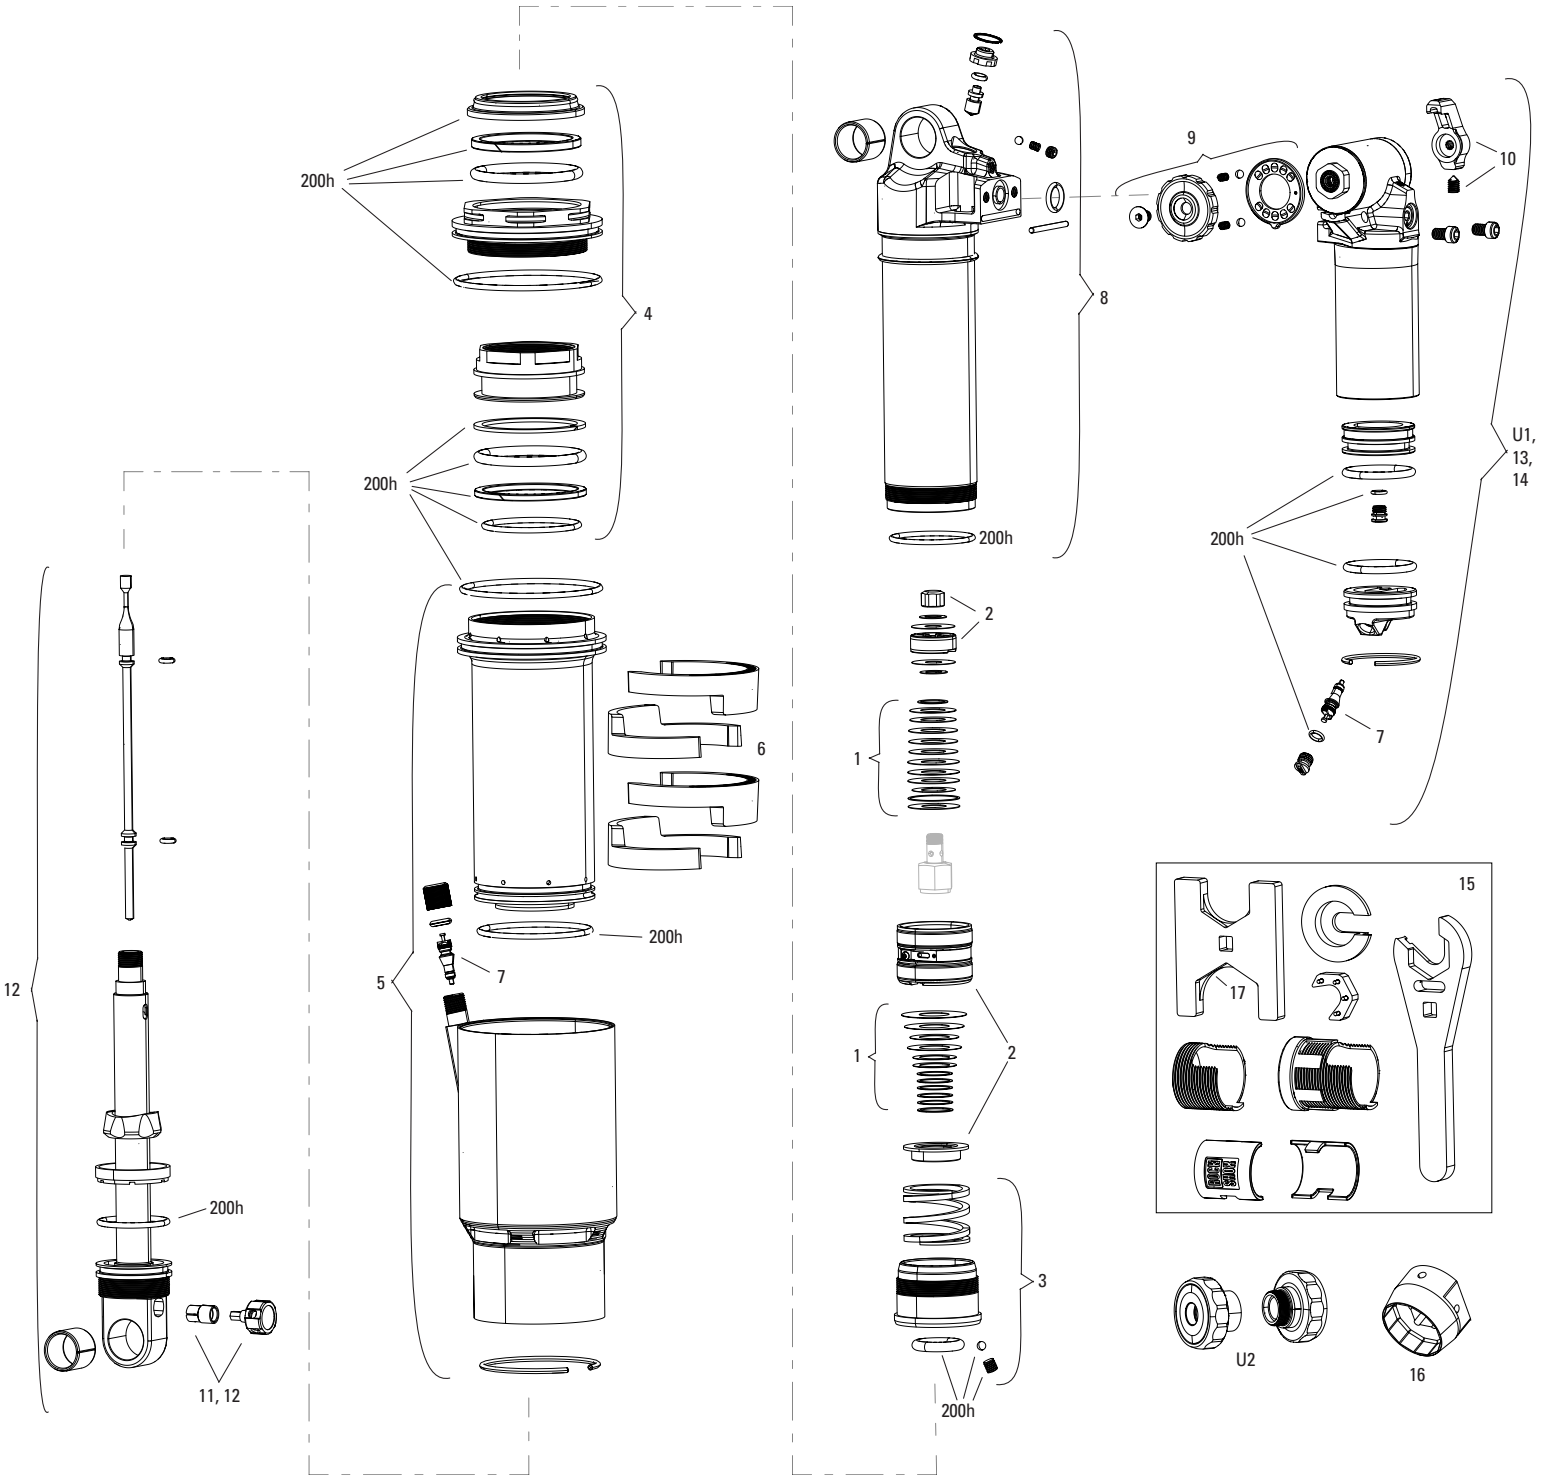

VIVID AIR C1 (2024+)

RS-VIVD-BSE-C1, RS-VIVD-SEL-C1, RS-VIVD-SELP-C1, RS-VIVD-ULT-C1, RS-VIVD-UDH-C1

Note:

1. See the RockShox Rear Shock Piston Tuning Guide for detailed information regarding the shim stack order for the rebound and compression dampers