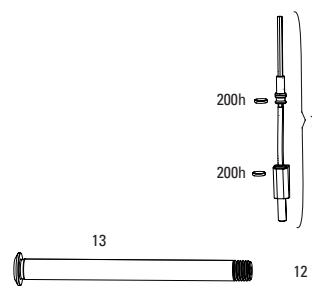

REVERB / REVERB STEALTH REMOTE A1-A2 (2011-2016)

RM-RVB-A1, RM-RVB-A2

REMOTE A2	
2	11.6815.026.050 REMOTE - REVERB (LEFT ABOVE/RIGHT BELOW) MMX (INCLUDES REMOTE, MMX CLAMP, DISCRETE PUCK, 2000MM HOSE, BARB, NEW STRAIN RELIEF) - REVERB A2
2	11.6815.026.060 REMOTE - REVERB (RIGHT ABOVE/LEFT BELOW) MMX (INCLUDES REMOTE, MMX CLAMP, DISCRETE PUCK, 2000MM HOSE, BARB, NEW STRAIN RELIEF) - REVERB A2
MATCHMAKER CLAMP	
3	11.5315.049.010 DISC BRAKE LEVER CLAMP SHIFTER MOUNTING BRACKET - (MMX) LEFT -GUIDE ULT/RSC/RS/RE/R,LEVEL ULT/TLM/TL, CODE RSC/R, DB5 ELIXIR 9/7/CR MAG/X0/ XX, QTY 1
3	11.5315.049.020 DISC BRAKE LEVER CLAMP SHIFTER MOUNTING BRACKET - (MMX) RIGHT -GUIDE ULT/RSC/RS/RE/R,LEVEL ULT/TLM/TL, CODE RSC/R, DB5 ELIXIR 9/7/CR MAG/X0/ XX, QTY 1
4	11.6818.001.000 REMOTE DISCRETE PUCK - HYDRAULIC REMOTE (SPACER) FOR XLOC REMOTES QTY2
BARBS	
5	11.6815.022.010 SEATPOST HOSE BARB - REVERB POST (QTY 1) - REVERB
5	11.6815.022.020 SEATPOST HOSE BARB - REVERB POST (QTY 10) - REVERB
6	11.6815.022.030 REMOTE HOSE BARB - REVERB REMOTE (QTY 1) - REVERB
6	11.6815.022.040 REMOTE HOSE BARB - REVERB REMOTE (QTY 10) - REVERB
TOOLS	
7	00.6815.066.030 SEATPOST BARB CONNECTOR - REVERB STEALTH
8	00.6815.066.020 SEATPOST BLEED TOOL - REVERB
9	00.6815.066.010 SEATPOST OIL HEIGHT TOOL - REVERB
10	00.6818.043.000 SEATPOST IFP HEIGHT TOOL (210MM LENGTH) - REVERB AXS/REVERB A1-B1/REVERB STEALTH A2-C1
11	11.6815.025.010 SEATPOST HYDRAULIC HOSE - (2000MM) KIT (INCLUDES NEW HOSE, NEW STRAIN RELIEF, NEW BARB) - REVERB A1-B1
12	11.6818.055.000 SEATPOST BLEED SCREW - REVERB STEALTH & REVERB REMOTE (INCLUDES BLEED SCREWS & O-RINGS) (QTY 10) REVERB REMOTE A1-A2, REVERB STEALTH A1-C1 (2011-2020)

RUDY XPLR A1 (2022+)

FS-RUDY-BSE-A1, FS-RUDY-ULT-A1, FS-RUDY-ULT-A2

Note:

1. Rudy requires 42mm long caliper mounting bolts.
2. Fender bolts are M3x12 (qty 2) and M5x8 (qty 1). Max bolt torque is 1Nm (9 in-lb).
3. FS-RUDY-ULT-A2 gets all new Charger Race Day 2 damper. No other changes from A1.