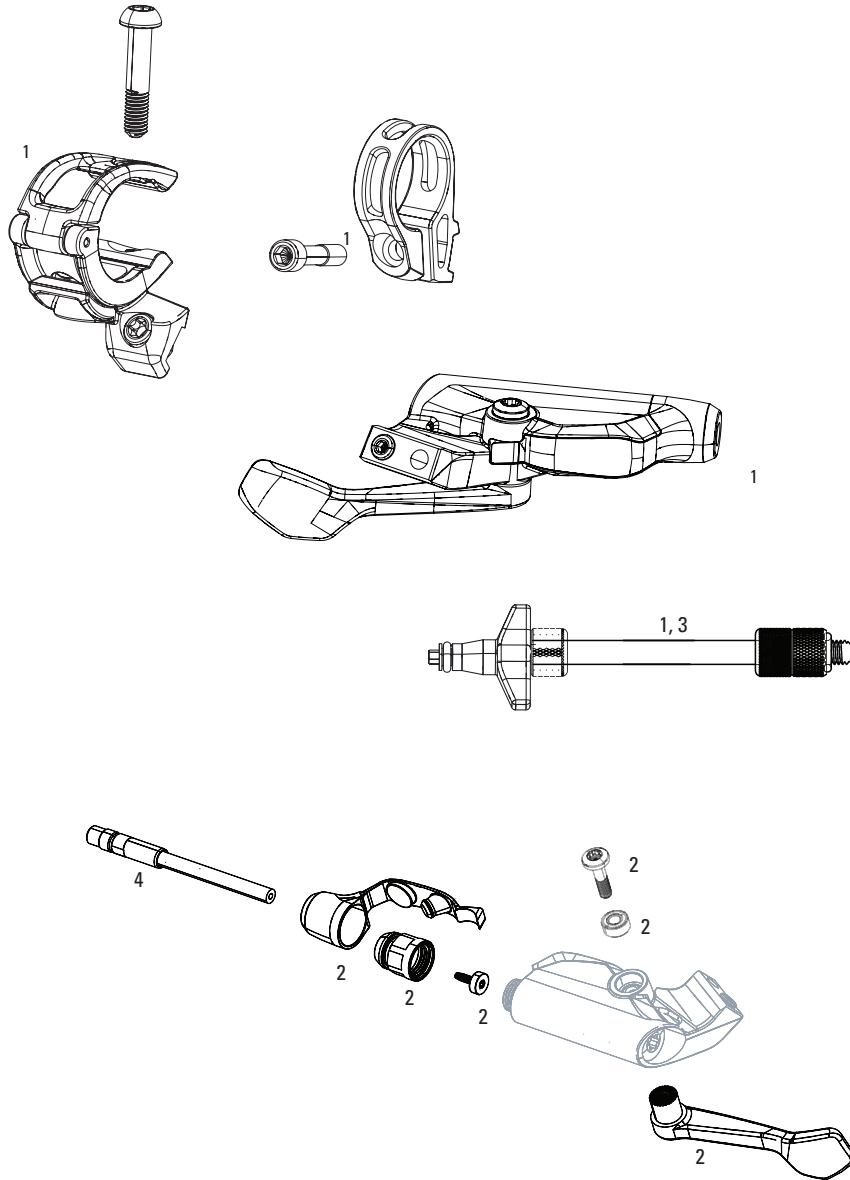

REVERB 1X REMOTE - A2-C1 (2013 -2023)

RM-UPK-1X-A1

UPGRADES	
1	00.6818.029.000 REMOTE UPGRADE KIT - LEFT/BELOW (INCLUDES REMOTE, BLEEDING EDGE FITTING, DISCRETE CLAMP, MMX CLAMP) - REVERB A2-C1 (2013+)
SERVICE	
2	11.6818.048.000 REMOTE SERVICE KIT - (INCLUDES BOOT, PADDLE, & BARB) - REVERB 1X REMOTE B1
SPARES	
3	00.4318.012.005 SEATPOST TOOL BLEED EDGE (WORKS WITH ROCKSHOX BLEED KITS) - REVERB 1X REMOTE
4	11.6815.025.030 SEATPOST HYDRAULIC HOSE - (2000MM) CONNECTAMAJIG KIT (USE ONLY WITH CONNECTAMAJIG POST) - REVERB A2+